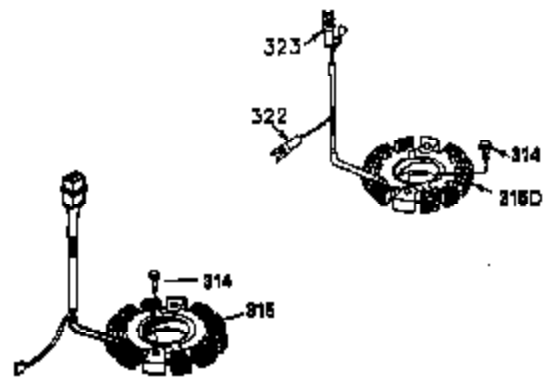

Ref #	Part Number	Qty	Description
92	650880	1	Lock Washer
93	650881	1	Flywheel Nut
260	36252	1	Blower Housing
262	29747B	2	Screw, Torx T-40, 5/16-24 x 21/32"
285	35985B	1	Starter Cup
287	29752	4	Nut & Lock Washer, 1/4-28
308A	35437	1	Fill Tube Clip
314	650873	2	Screw, 1/4-20 x 3/4"
315	611159	1	Alternator Coil (10 Amp) (Incl. 322 & 323)
322	611117	1	Connector Body
323	611118	2	Terminal
327	35392	1	Starter Plug
370B	35274	1	Instruction Decal
390	590671	1	Rewind Starter (Note: This engine could have been built with 590704 starter. Refer to the design of the air intake louvers for part identification. Individual starter parts do not interchange.)