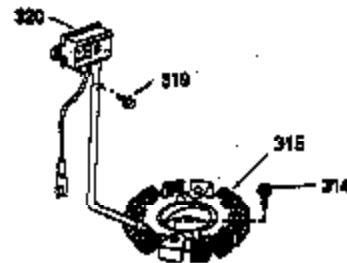

Ref #	Part Number	Qty	Description
92	650880	1	Lock Washer
93	650881	1	Flywheel Nut
260	36252	1	Blower Housing
262	29747B	2	Screw, Torx T-40, 5/16-24 x 21/32"
285	35985B	1	Starter Cup
287	29752	4	Nut & Lock Washer, 1/4-28
308A	35437	1	Fill Tube Clip
314	650873	2	Screw, 1/4-20 x 3/4"
315	611159	1	Alternator Coil (10 Amp) (Incl. 322 & 323)
322	611117	1	Connector Body
323	611118	2	Terminal
327	35392	1	Starter Plug
370B	35274	1	Instruction Decal
390	590671	1	Rewind Starter (Note: This engine could have been built with 590704 starter. Refer to the design of the air intake louvers for part identification. Individual starter parts do not interchange.)