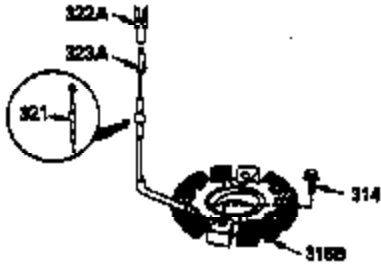

Ref #	Part Number	Qty	Description
92	650880	1	Lock Washer
93	650881	1	Flywheel Nut
260	36252	1	Blower Housing
262	29747B	2	Screw, Torx T-40, 5/16-24 x 21/32"
285	35985B	1	Starter Cup
287	29752	4	Nut & Lock Washer, 1/4-28
308A	35437	1	Fill Tube Clip
314	650873	2	Screw, 1/4-20 x 3/4"
315	611159	1	Alternator Coil (10 Amp) (Incl. 322 & 323)
322	611117	1	Connector Body
323	611118	2	Terminal
327	35392	1	Starter Plug
370B	35274	1	Instruction Decal
390	590671	1	Rewind Starter (Note: This engine could have been built with 590704 starter. Refer to the design of the air intake louvers for part identification. Individual starter parts do not interchange.)