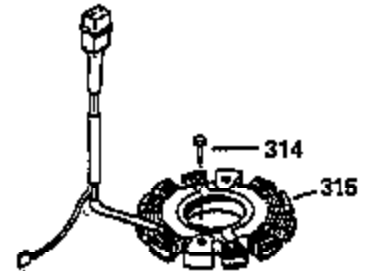

ILLUSTRATION SHOWS TYPICAL PARTS ONLY. ORDER PART NUMBER. PARTS NOT LISTED ARE SUPPLIED BY OEM.

Ref #	Part Number	Qty	Description
16	36284	1	Governor Lever (Incl. 212A)
17	29916	1	Governor Lever Clamp
18	650548	1	Screw, 8-32 x 5/16"
19	35945	1	Extension Spring
28	30322	1	Lock Nut, 8-32
35	29826	1	Screw, 10-32 x 3/4"
36	29918	1	Lock Washer
37	29216	1	Lock Nut, 10-32
92	650880	1	Lock Washer
93	650881	1	Flywheel Nut
186	36285	1	Governor Link
200	35956	1	Control Bracket (Incl. 203 & 204)
203	36482	1	Compression Spring
204	650777	1	Screw, 6-32 x 21/32"
207	35957	1	Choke Link
209	650902	2	Screw, 10-32 x 7/16"
210	27793	1	Conduit Clip
211	28942	1	Screw, 10-32 x 3/8"
238	650875	2	Screw, 10-32 x 5-1/4"
245A	35404	1	Air Cleaner Filter
260	35964	1	Blower Housing
261	30063	2	Screw, Torx T-30, 1/4-20 x 1/2"
264A	650273	1	Screw, 5/16-18 x 5/8"
286	35962	1	Cup & Screen
308A	35437	1	Fill Tube Clip
308	33997	1	Filler Tube Clip
314	650873	2	Screw, 1/4-20 x 3/4"
315	611104	1	Alternator Coil (3/5 Split)(Incl.321, 322,323)
321	611161	1	Diode
322	611142	1	Connector Body
323	611118	2	Terminal
337	36407	1	Deflector
394A	650948	1	Washer