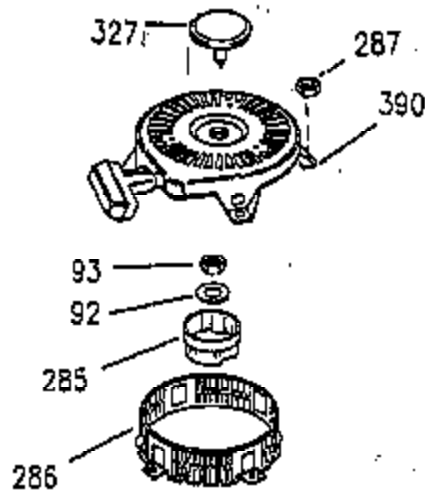

ILLUSTRATION SHOWS TYPICAL PARTS ONLY. ORDER PART NUMBER. PARTS NOT LISTED ARE SUPPLIED BY OEM.

Ref #	Part Number	Qty	Description
16	36284	1	Governor Lever (Incl. 212A)
17	29916	1	Governor Lever Clamp
18	650548	1	Screw, 8-32 x 5/16"
19	35945	1	Extension Spring
28	30322	1	Lock Nut, 8-32
35	29826	1	Screw, 10-32 x 3/4"
36	29918	1	Lock Washer
37	29216	1	Lock Nut, 10-32
92	650880	1	Lock Washer
93	650881	1	Flywheel Nut
186	36285	1	Governor Link
200	35956	1	Control Bracket (Incl. 203 & 204)
203	36482	1	Compression Spring
204	650777	1	Screw, 6-32 x 21/32"
207	35957	1	Choke Link
209	650902	2	Screw, 10-32 x 7/16"
210	27793	1	Conduit Clip
211	28942	1	Screw, 10-32 x 3/8"
238	650875	2	Screw, 10-32 x 5-1/4"
245A	35404	1	Air Cleaner Filter
260	35964	1	Blower Housing
261	30063	2	Screw, Torx T-30, 1/4-20 x 1/2"
264A	650273	1	Screw, 5/16-18 x 5/8"
286	35962	1	Cup & Screen
308A	35437	1	Fill Tube Clip
308	33997	1	Filler Tube Clip
314	650873	2	Screw, 1/4-20 x 3/4"
315	611104	1	Alternator Coil (3/5 Split)(Incl.321, 322,323)
321	611161	1	Diode
322	611142	1	Connector Body
323	611118	2	Terminal
337	36407	1	Deflector
394A	650948	1	Washer