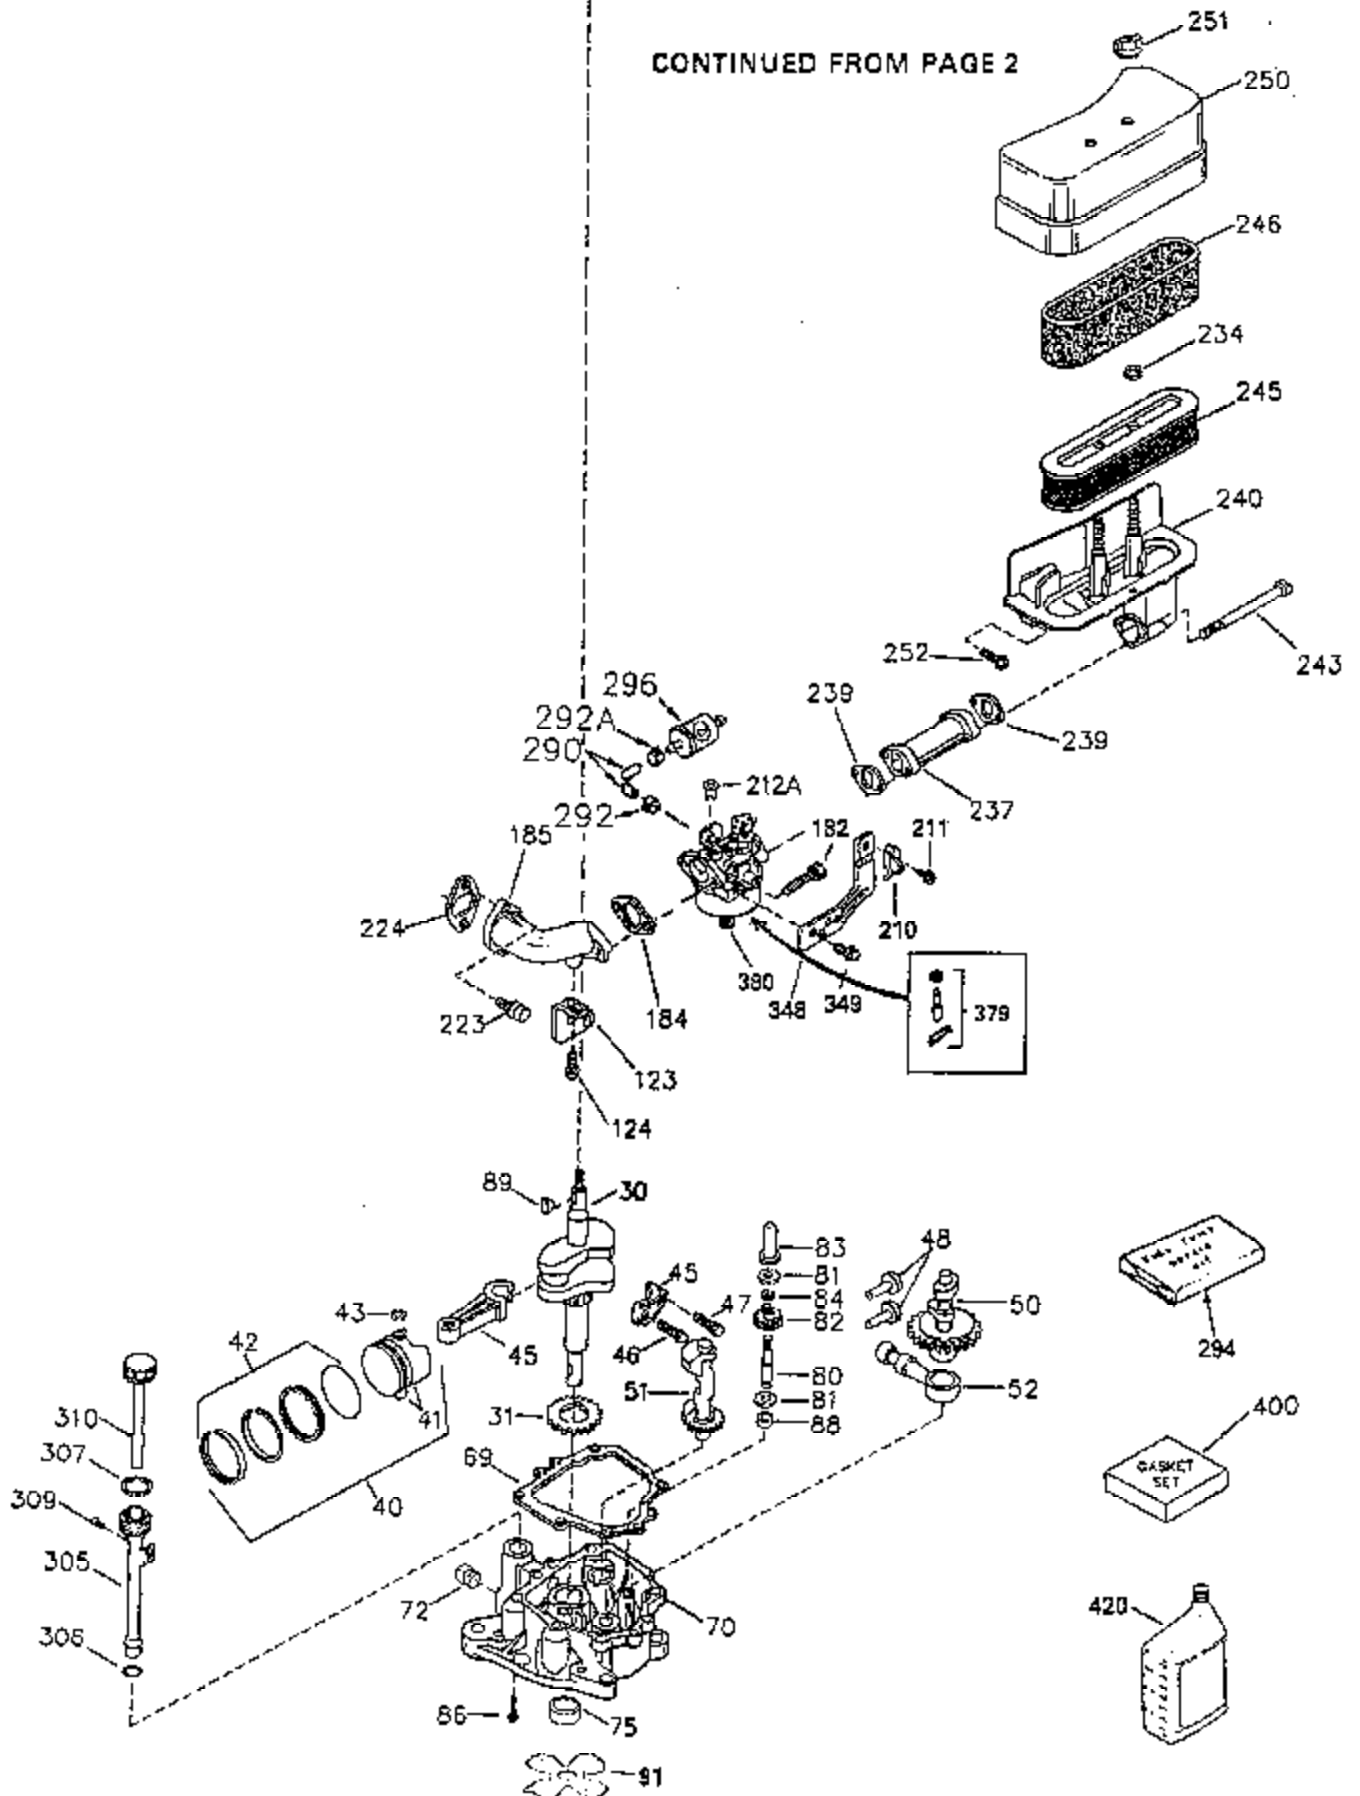

ILLUSTRATION SHOWS TYPICAL PARTS ONLY. ORDER BY PART NUMBER. PARTS NOT LISTED ARE SUPPLIED BY OEM.

CONTINUED FROM PAGE 2

Ref #	Part Number	Qty	Description
28	30322	1	Lock Nut, 8-32
30	35336B	1	Crankshaft
31	35327	1	Counterbalance Gear
40	35776	1	Piston, Pin & Ring Set (Std.)
40	35777	1	Piston, Pin & Ring Set (.010" OS)
40	35778	1	Piston, Pin & Ring Set (.020" OS)
41	35773	1	Piston & Pin Ass'y. (Std.) (Incl. 43)
41	35774	1	Piston & Pin Ass'y. (.010" OS) (Incl. 43)
41	35775	1	Piston & Pin Ass'y. (.020" OS) (Incl. 43)
42	35779	1	Ring Set (Std.)
42	35780	1	Ring Set (.010" OS)
42	35781	1	Ring Set (.020" OS)
43	35772	2	Piston Pin Retaining Ring
45	35330A	1	Connecting Rod Ass'y. (Incl. 46 & 47)
46	650908	1	Connecting Rod Bolt
47	650882	1	Connecting Rod Bolt
48	35313	2	Valve Lifter
50	35939	1	Camshaft (MCR)
51	35315A	1	Counterbalance Weight
52	31356	1	Oil Pump Ass'y.
69	35317	1	* Mounting Flange Gasket
70	35711A	1	Mounting Flange (Incl. 72, 75 & 80)
72	31927	1	Oil Drain Plug
75	35319	1	Oil Seal
80	35712	1	Governor Shaft
81	35479	2	Washer
82	35321	1	Governor Gear Ass'y.
83	35322	1	Governor Spool
84	29193	1	Retaining Ring
86	650833	7	Screw, 1/4-20 x 1-3/16"
88	31707A	1	Spacer
89	32589	1	Flywheel Key
123	35288	1	Intake Pipe Brace
124	650738	2	Screw, 1/4-20 x 5/8"
182	650517	2	Screw, 1/4-20 x 27/32"
184	33263	1	* Carburetor To Intake Pipe Gasket
185	35955	1	Intake Pipe
207	35957	1	Choke Link
210	27793	1	Conduit Clip
211	28942	1	Screw, 10-32 x 3/8"
212A	36288	2	Bushing
223	650971	2	Screw, Torx T-30, 5/16-18 x 7/8"
224	35958	1	* Intake Pipe Gasket
234	650825	2	Nut & Lock Washer, 1/4-20
237	35286	1	Air Cleaner Adapter
238	650875	2	Screw, 10-32 x 5-1/4"
239	33629	2	* Air Cleaner Gasket
240	35960	1	Air Cleaner Body (Incl. 239)
245	35403	1	Air Cleaner Filter (Incl. 234)
245A	35404	1	Air Cleaner Filter
250	35961	1	Air Cleaner Cover
251	650886	2	Wing Nut, 1/4-20
261	30063	2	Screw, Torx T-30, 1/4-20 x 1/2"
264A	650273	1	Screw, 5/16-18 x 5/8"
290	30705	1	Fuel Line
292	26460	2	Fuel Line Clamp
296	34279B	1	Fuel Filter (Incl. 292)
305	35574	1	Oil Fill Tube