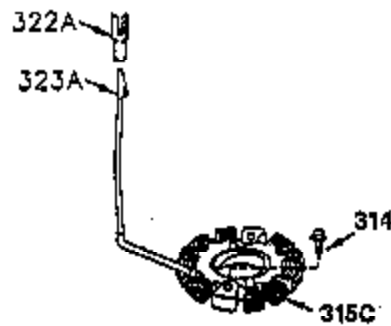

ILLUSTRATION SHOWS TYPICAL PARTS ONLY. ORDER PART NUMBER. PARTS NOT LISTED ARE SUPPLIED BY OEM.

Ref #	Part Number	Qty	Description
16	36284	1	Governor Lever (Incl. 212A)
17	29916	1	Governor Lever Clamp
18	650548	1	Screw, 8-32 x 5/16"
19	35945	1	Extension Spring
28	30322	1	Lock Nut, 8-32
35	29826	1	Screw, 10-32 x 3/4"
36	29918	1	Lock Washer
37	29216	1	Lock Nut, 10-32
92	650880	1	Lock Washer
93	650881	1	Flywheel Nut
186	36285	1	Governor Link
200	35956	1	Control Bracket (Incl. 203 & 204)
203	36482	1	Compression Spring
204	650777	1	Screw, 6-32 x 21/32"
207	35957	1	Choke Link
209	650902	2	Screw, 10-32 x 7/16"
210	27793	1	Conduit Clip
211	28942	1	Screw, 10-32 x 3/8"
238	650875	2	Screw, 10-32 x 5-1/4"
245A	35404	1	Air Cleaner Filter
260	35964	1	Blower Housing
261	30063	2	Screw, Torx T-30, 1/4-20 x 1/2"
264A	650273	1	Screw, 5/16-18 x 5/8"
286	35962	1	Cup & Screen
308A	35437	1	Fill Tube Clip
308	33997	1	Filler Tube Clip
314	650873	2	Screw, 1/4-20 x 3/4"
315	611104	1	Alternator Coil (3/5 Split)(Incl.321, 322,323)
321	611161	1	Diode
322	611142	1	Connector Body
323	611118	2	Terminal
337	36407	1	Deflector
394A	650948	1	Washer