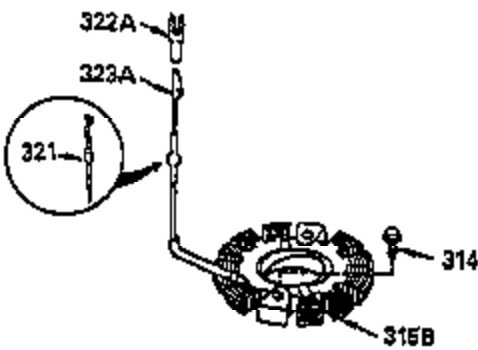

ILLUSTRATION SHOWS TYPICAL PARTS ONLY. ORDER PART NUMBER. PARTS NOT LISTED ARE SUPPLIED BY OEM.

Ref #	Part Number	Qty	Description
16	36284	1	Governor Lever (Incl. 212A)
17	29916	1	Governor Lever Clamp
18	650548	1	Screw, 8-32 x 5/16"
19	35945	1	Extension Spring
28	30322	1	Lock Nut, 8-32
35	29826	1	Screw, 10-32 x 3/4"
36	29918	1	Lock Washer
37	29216	1	Lock Nut, 10-32
92	650880	1	Lock Washer
93	650881	1	Flywheel Nut
186	36285	1	Governor Link
200	35956	1	Control Bracket (Incl. 203 & 204)
203	36482	1	Compression Spring
204	650777	1	Screw, 6-32 x 21/32"
207	35957	1	Choke Link
209	650902	2	Screw, 10-32 x 7/16"
210	27793	1	Conduit Clip
211	28942	1	Screw, 10-32 x 3/8"
238	650875	2	Screw, 10-32 x 5-1/4"
245A	35404	1	Air Cleaner Filter
260	35964	1	Blower Housing
261	30063	2	Screw, Torx T-30, 1/4-20 x 1/2"
264A	650273	1	Screw, 5/16-18 x 5/8"
286	35962	1	Cup & Screen
308A	35437	1	Fill Tube Clip
308	33997	1	Filler Tube Clip
314	650873	2	Screw, 1/4-20 x 3/4"
315	611104	1	Alternator Coil (3/5 Split)(Incl.321, 322,323)
321	611161	1	Diode
322	611142	1	Connector Body
323	611118	2	Terminal
337	36407	1	Deflector
394A	650948	1	Washer