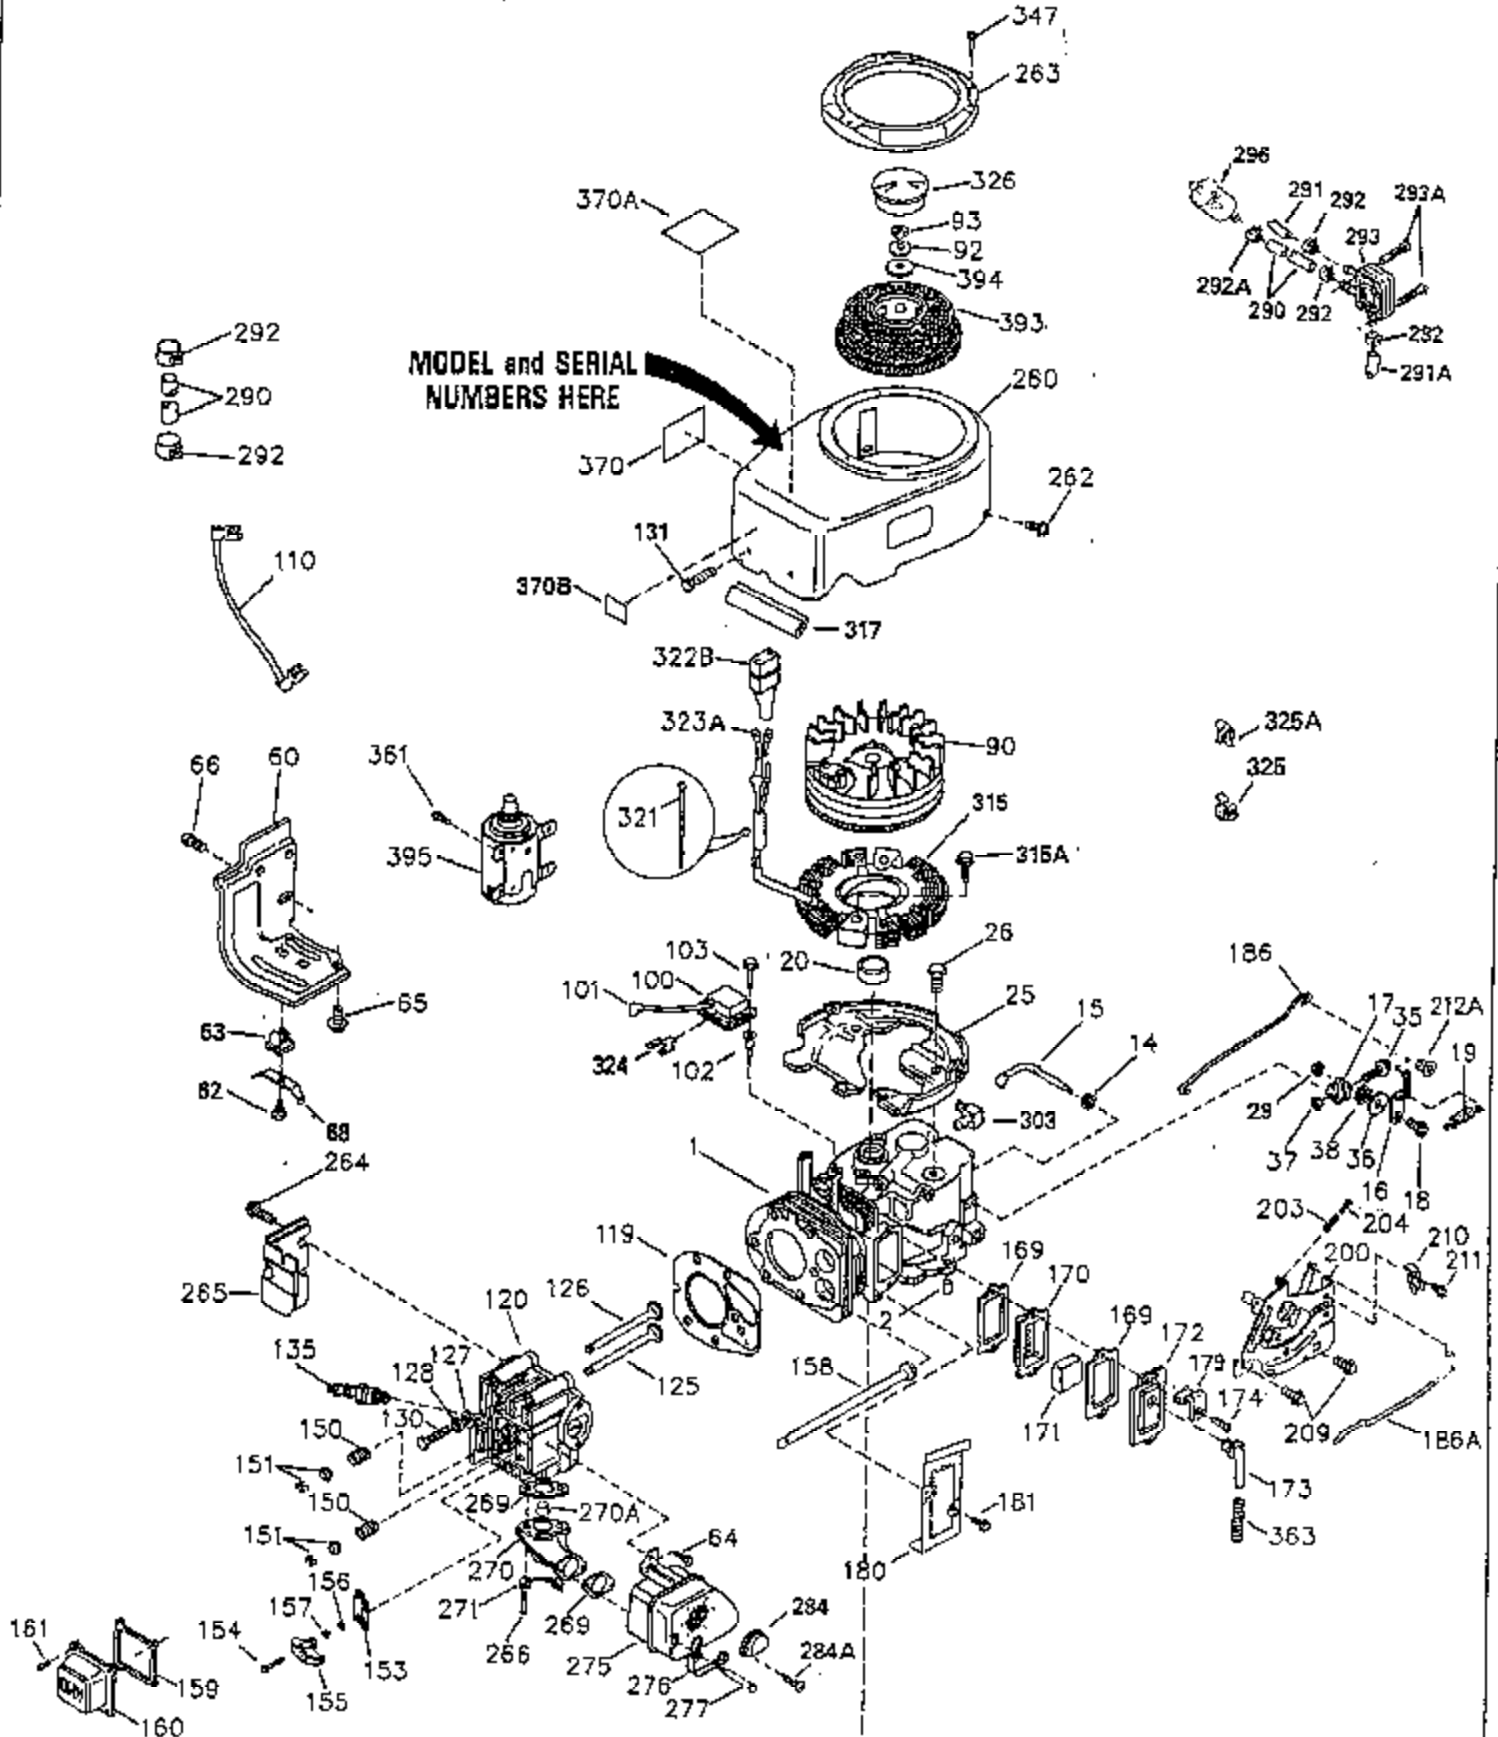

ILLUSTRATION SHOWS TYPICAL PARTS ONLY. ORDER BY PART NUMBER. PARTS NOT LISTED ARE SUPPLIED BY OEM.

CONTINUED TO PAGE 3

Ref #	Part Number	Qty	Description
1	35943A	1	Cylinder (Incl. 2 & 20)
2	27652	2	Dowel Pin
14	28277	2	Washer
15	35324	1	Governor Rod
16	36284	1	Governor Lever (Incl. 212A)
17	29916	1	Governor Lever Clamp
18	650548	1	Screw, 8-32 x 5/16"
19	35945	1	Extension Spring
20	35319	1	Oil Seal
25	36460	1	Blower Housing Baffle
26	650561	2	Screw, 1/4-20 x 5/8"
28	30322	1	Lock Nut, 8-32
35	29826	1	Screw, 10-32 x 3/4"
36	29918	1	Lock Washer
37	29216	1	Lock Nut, 10-32
38	29642	1	Retaining Ring
60	35316A	1	Blower Housing Extension
65	650128	1	Screw, 10-24 x 1/2"
66	650990	1	Screw, 5/16-18 x 15/32"
90	611094	1	Flywheel (W/Ring Gear)
92	650880	1	Lock Washer
93	650881	1	Flywheel Nut
100	35135	1	Solid State Ignition
101	610118	1	Spark Plug Cover
102	650872	2	Solid State Mounting Stud
103	650814	2	Screw, Torx T-15, 10-24 x 1"
110	36225	1	Ground Wire
119	35946	1	* Cylinder Head Gasket
120	35948	1	Cylinder Head
125	35308	1	Exhaust Valve (Std.)
125	35433	1	Exhaust Valve (1/32" OS)
126	35309	1	Intake Valve (Std.)
126	35432	1	Intake Valve (1/32" OS)
127	650691	6	Washer
128	650690	6	Belleville Washer
130	650946	6	Screw, 5/16-18 x 2-45/64"
135	34645	1	Resistor Spark Plug (RN4C)
150	33507	2	Valve Spring
151	33508	2	Valve Spring Keeper
153	35949	1	Push Rod Guide
154	650945	1	Rocker Arm Stud
155	35950	1	Rocker Arm
156	650890	2	Lock Washer
157	650947	1	Lock Nut, 5/16-24
158	35951	2	Push Rod
159	35952	1	* Rocker Arm Cover Gasket
160	35953A	1	Rocker Arm Housing
161	30063	4	Screw, Torx T-30, 1/4-20 x 1/2"
169	27896A	2	* Breather Gasket
170	28423	1	Breather Body
171	28424	1	Breather Element
172	28425	1	Valve Cover
173	35350	1	Breather Tube
174	650128	2	Screw, 10-24 x 1/2"
180	35954	1	Blower Housing Extension
181	30200	2	Screw, 10-24 x 9/16"
186	36285	1	Governor Link
200	35956	1	Control Bracket (Incl. 203 & 204)