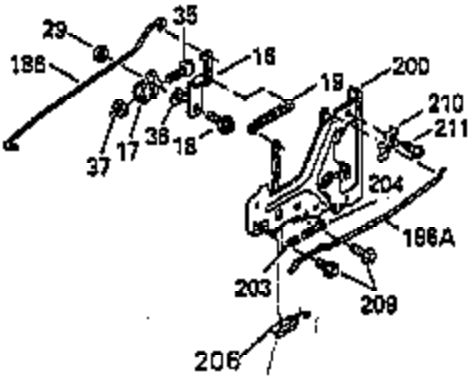

ILLUSTRATION SHOWS TYPICAL PARTS ONLY. ORDER PART NUMBER. PARTS NOT LISTED ARE SUPPLIED BY OEM.

Ref #	Part Number	Qty	Description
16	36284	1	Governor Lever (Incl. 212A)
17	29916	1	Governor Lever Clamp
18	650548	1	Screw, 8-32 x 5/16"
19	35945	1	Extension Spring
28	30322	1	Lock Nut, 8-32
35	29826	1	Screw, 10-32 x 3/4"
36	29918	1	Lock Washer
37	29216	1	Lock Nut, 10-32
92	650880	1	Lock Washer
93	650881	1	Flywheel Nut
186	36285	1	Governor Link
200	35956	1	Control Bracket (Incl. 203 & 204)
203	36482	1	Compression Spring
204	650777	1	Screw, 6-32 x 21/32"
207	35957	1	Choke Link
209	650902	2	Screw, 10-32 x 7/16"
210	27793	1	Conduit Clip
211	28942	1	Screw, 10-32 x 3/8"
238	650875	2	Screw, 10-32 x 5-1/4"
245A	35404	1	Air Cleaner Filter
260	35964	1	Blower Housing
261	30063	2	Screw, Torx T-30, 1/4-20 x 1/2"
264A	650273	1	Screw, 5/16-18 x 5/8"
286	35962	1	Cup & Screen
308A	35437	1	Fill Tube Clip
308	33997	1	Filler Tube Clip
314	650873	2	Screw, 1/4-20 x 3/4"
315	611104	1	Alternator Coil (3/5 Split)(Incl.321, 322,323)
321	611161	1	Diode
322	611142	1	Connector Body
323	611118	2	Terminal
337	36407	1	Deflector
394A	650948	1	Washer