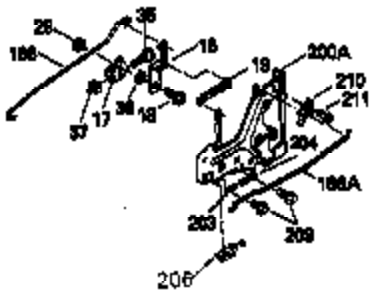

Ref #	Part Number	Qty	Description
92	650880	1	Lock Washer
93	650881	1	Flywheel Nut
260	35964	1	Blower Housing
262	29747B	2	Screw, Torx T-40, 5/16-24 x 21/32"
286	35962	1	Cup & Screen
308A	35437	1	Fill Tube Clip
314	650873	2	Screw, 1/4-20 x 3/4"
315	611116	1	Alternator Coil (3 Amp) (Incl. 321 - 323)
321	611161	1	Diode
322	611117	1	Connector Body
323	611118	2	Terminal
370B	35274	1	Instruction Decal
394A	650948	1	Washer