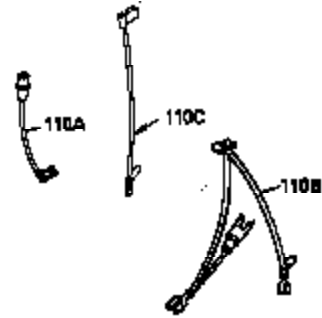

Ref #	Part Number	Qty	Description
92	650880	1	Lock Washer
93	650881	1	Flywheel Nut
260	35964	1	Blower Housing
262	29747B	2	Screw, Torx T-40, 5/16-24 x 21/32"
286	35962	1	Cup & Screen
308A	35437	1	Fill Tube Clip
314	650873	2	Screw, 1/4-20 x 3/4"
315	611116	1	Alternator Coil (3 Amp) (Incl. 321 - 323)
321	611161	1	Diode
322	611117	1	Connector Body
323	611118	2	Terminal
370B	35274	1	Instruction Decal
394A	650948	1	Washer