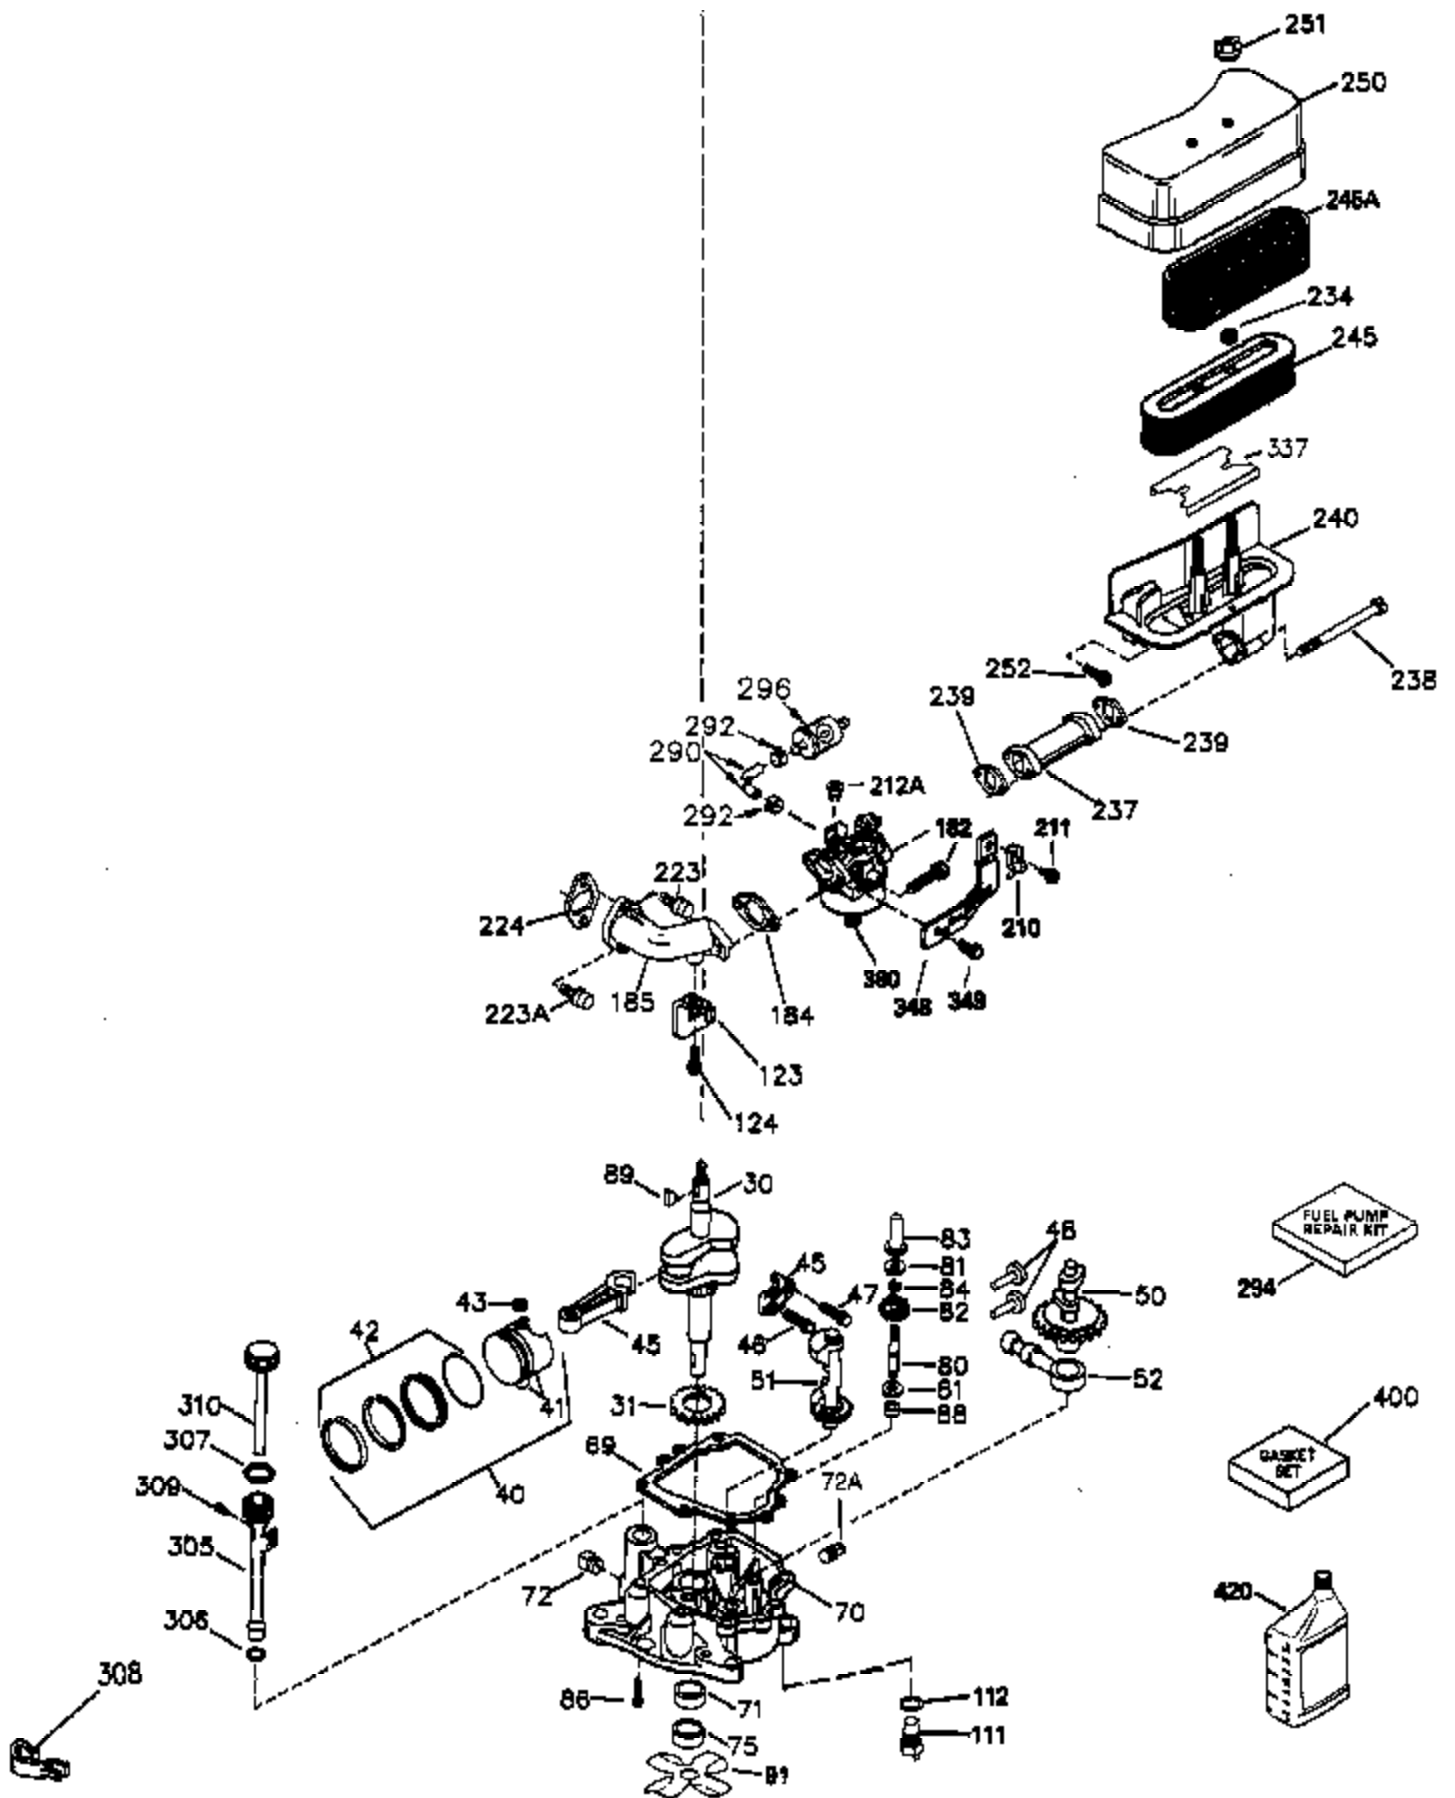

Ref #	Part Number	Qty	Description
30	35336B	1	Crankshaft
31	35327	1	Counterbalance Gear
40	35776	1	Piston, Pin & Ring Set (Std.)
40	35777	1	Piston, Pin & Ring Set (.010" OS)
40	35778	1	Piston, Pin & Ring Set (.020" OS)
41	35773	1	Piston & Pin Ass'y. (Std.) (Incl. 43)
41	35774	1	Piston & Pin Ass'y. (.010" OS) (Incl. 43)
41	35775	1	Piston & Pin Ass'y. (.020" OS) (Incl. 43)
42	35779	1	Ring Set (Std.)
42	35780	1	Ring Set (.010" OS)
42	35781	1	Ring Set (.020" OS)
43	35772	2	Piston Pin Retaining Ring
45	35330A	1	Connecting Rod Ass'y. (Incl. 46 & 47)
46	650908	1	Connecting Rod Bolt
47	650882	1	Connecting Rod Bolt
48	35313	2	Valve Lifter
50	35939	1	Camshaft (MCR)
51	35315A	1	Counterbalance Weight
52	31356	1	Oil Pump Ass'y.
69	35317	1	* Mounting Flange Gasket
70	35711A	1	Mounting Flange (Incl. 72, 75 & 80)
72	31927	1	Oil Drain Plug
75	35319	1	Oil Seal
80	35712	1	Governor Shaft
81	35479	2	Washer
82	35321	1	Governor Gear Ass'y.
83	35322	1	Governor Spool
84	29193	1	Retaining Ring
86	650833	7	Screw, 1/4-20 x 1-3/16"
88	31707A	1	Spacer
89	32589	1	Flywheel Key
123	35288	1	Intake Pipe Brace
124	650738	2	Screw, 1/4-20 x 5/8"
182	650517	2	Screw, 1/4-20 x 27/32"
184	33263	1	* Carburetor To Intake Pipe Gasket
185	35955	1	Intake Pipe
210	27793	1	Conduit Clip
211	28942	1	Screw, 10-32 x 3/8"
212A	36288	2	Bushing
223	650971	1	Screw, Torx T-30, 5/16-18 x 7/8"
223A	650981	1	Intake Pipe Stud
224	35958	1	* Intake Pipe Gasket
234	650825	2	Nut & Lock Washer, 1/4-20
237	35286	1	Air Cleaner Adapter
238	650875	2	Screw, 10-32 x 5-1/4"
239	33629	2	* Air Cleaner Gasket
240	35960	1	Air Cleaner Body (Incl. 239)
245A	35404	1	Air Cleaner Filter
245	35403	1	Air Cleaner Filter (Incl. 234)
250	35961	1	Air Cleaner Cover
251	650886	2	Wing Nut, 1/4-20
290	30705	1	Fuel Line
292	26460	2	Fuel Line Clamp
296	34279B	1	Fuel Filter (Incl. 292)
305	35574	1	Oil Fill Tube
307	35499	1	"O" Ring
308	33997	1	Filler Tube Clip
310	35576	1	Dipstick