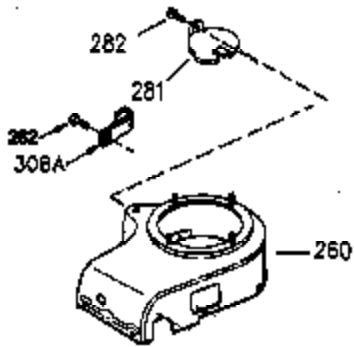

Ref #	Part Number	Qty	Description
92	650880	1	Lock Washer
93	650881	1	Flywheel Nut
260	35964	1	Blower Housing
262	29747B	2	Screw, Torx T-40, 5/16-24 x 21/32"
286	35962	1	Cup & Screen
308A	35437	1	Fill Tube Clip
314	650873	2	Screw, 1/4-20 x 3/4"
315	611116	1	Alternator Coil (3 Amp) (Incl. 321 - 323)
321	611161	1	Diode
322	611117	1	Connector Body
323	611118	2	Terminal
370B	35274	1	Instruction Decal
394A	650948	1	Washer