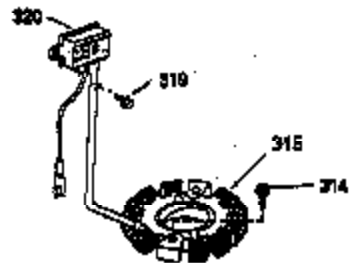

Ref #	Part Number	Qty	Description
92	650880	1	Lock Washer
93	650881	1	Flywheel Nut
260	35964	1	Blower Housing
262	29747B	2	Screw, Torx T-40, 5/16-24 x 21/32"
286	35962	1	Cup & Screen
308A	35437	1	Fill Tube Clip
314	650873	2	Screw, 1/4-20 x 3/4"
315	611116	1	Alternator Coil (3 Amp) (Incl. 321 - 323)
321	611161	1	Diode
322	611117	1	Connector Body
323	611118	2	Terminal
370B	35274	1	Instruction Decal
394A	650948	1	Washer