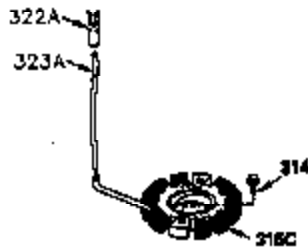

Ref #	Part Number	Qty	Description
92	650880	1	Lock Washer
93	650881	1	Flywheel Nut
260	35964	1	Blower Housing
262	29747B	2	Screw, Torx T-40, 5/16-24 x 21/32"
286	35962	1	Cup & Screen
308A	35437	1	Fill Tube Clip
314	650873	2	Screw, 1/4-20 x 3/4"
315	611116	1	Alternator Coil (3 Amp) (Incl. 321 - 323)
321	611161	1	Diode
322	611117	1	Connector Body
323	611118	2	Terminal
370B	35274	1	Instruction Decal
394A	650948	1	Washer