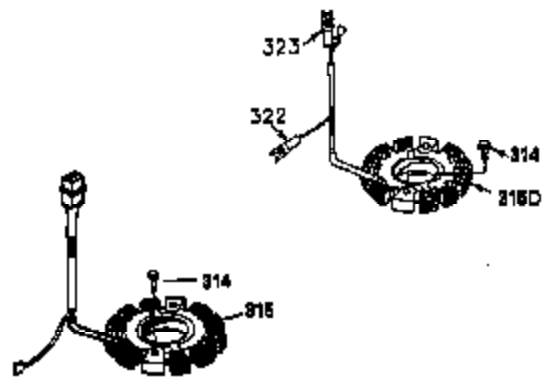

Ref #	Part Number	Qty	Description
92	650880	1	Lock Washer
93	650881	1	Flywheel Nut
260	35964	1	Blower Housing
262	29747B	2	Screw, Torx T-40, 5/16-24 x 21/32"
286	35962	1	Cup & Screen
308A	35437	1	Fill Tube Clip
314	650873	2	Screw, 1/4-20 x 3/4"
315	611116	1	Alternator Coil (3 Amp) (Incl. 321 - 323)
321	611161	1	Diode
322	611117	1	Connector Body
323	611118	2	Terminal
370B	35274	1	Instruction Decal
394A	650948	1	Washer