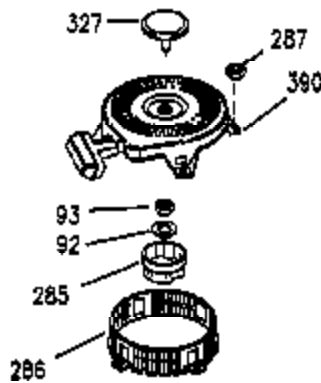

Ref #	Part Number	Qty	Description
92	650880	1	Lock Washer
93	650881	1	Flywheel Nut
260	35964	1	Blower Housing
262	29747B	2	Screw, Torx T-40, 5/16-24 x 21/32"
286	35962	1	Cup & Screen
308A	35437	1	Fill Tube Clip
314	650873	2	Screw, 1/4-20 x 3/4"
315	611116	1	Alternator Coil (3 Amp) (Incl. 321 - 323)
321	611161	1	Diode
322	611117	1	Connector Body
323	611118	2	Terminal
370B	35274	1	Instruction Decal
394A	650948	1	Washer