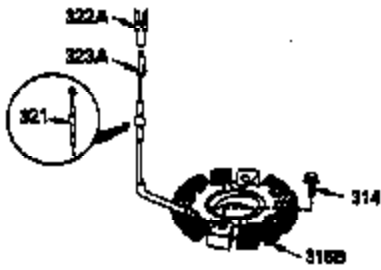

Ref #	Part Number	Qty	Description
92	650880	1	Lock Washer
93	650881	1	Flywheel Nut
260	35964	1	Blower Housing
262	29747B	2	Screw, Torx T-40, 5/16-24 x 21/32"
286	35962	1	Cup & Screen
308A	35437	1	Fill Tube Clip
314	650873	2	Screw, 1/4-20 x 3/4"
315	611116	1	Alternator Coil (3 Amp) (Incl. 321 - 323)
321	611161	1	Diode
322	611117	1	Connector Body
323	611118	2	Terminal
370B	35274	1	Instruction Decal
394A	650948	1	Washer