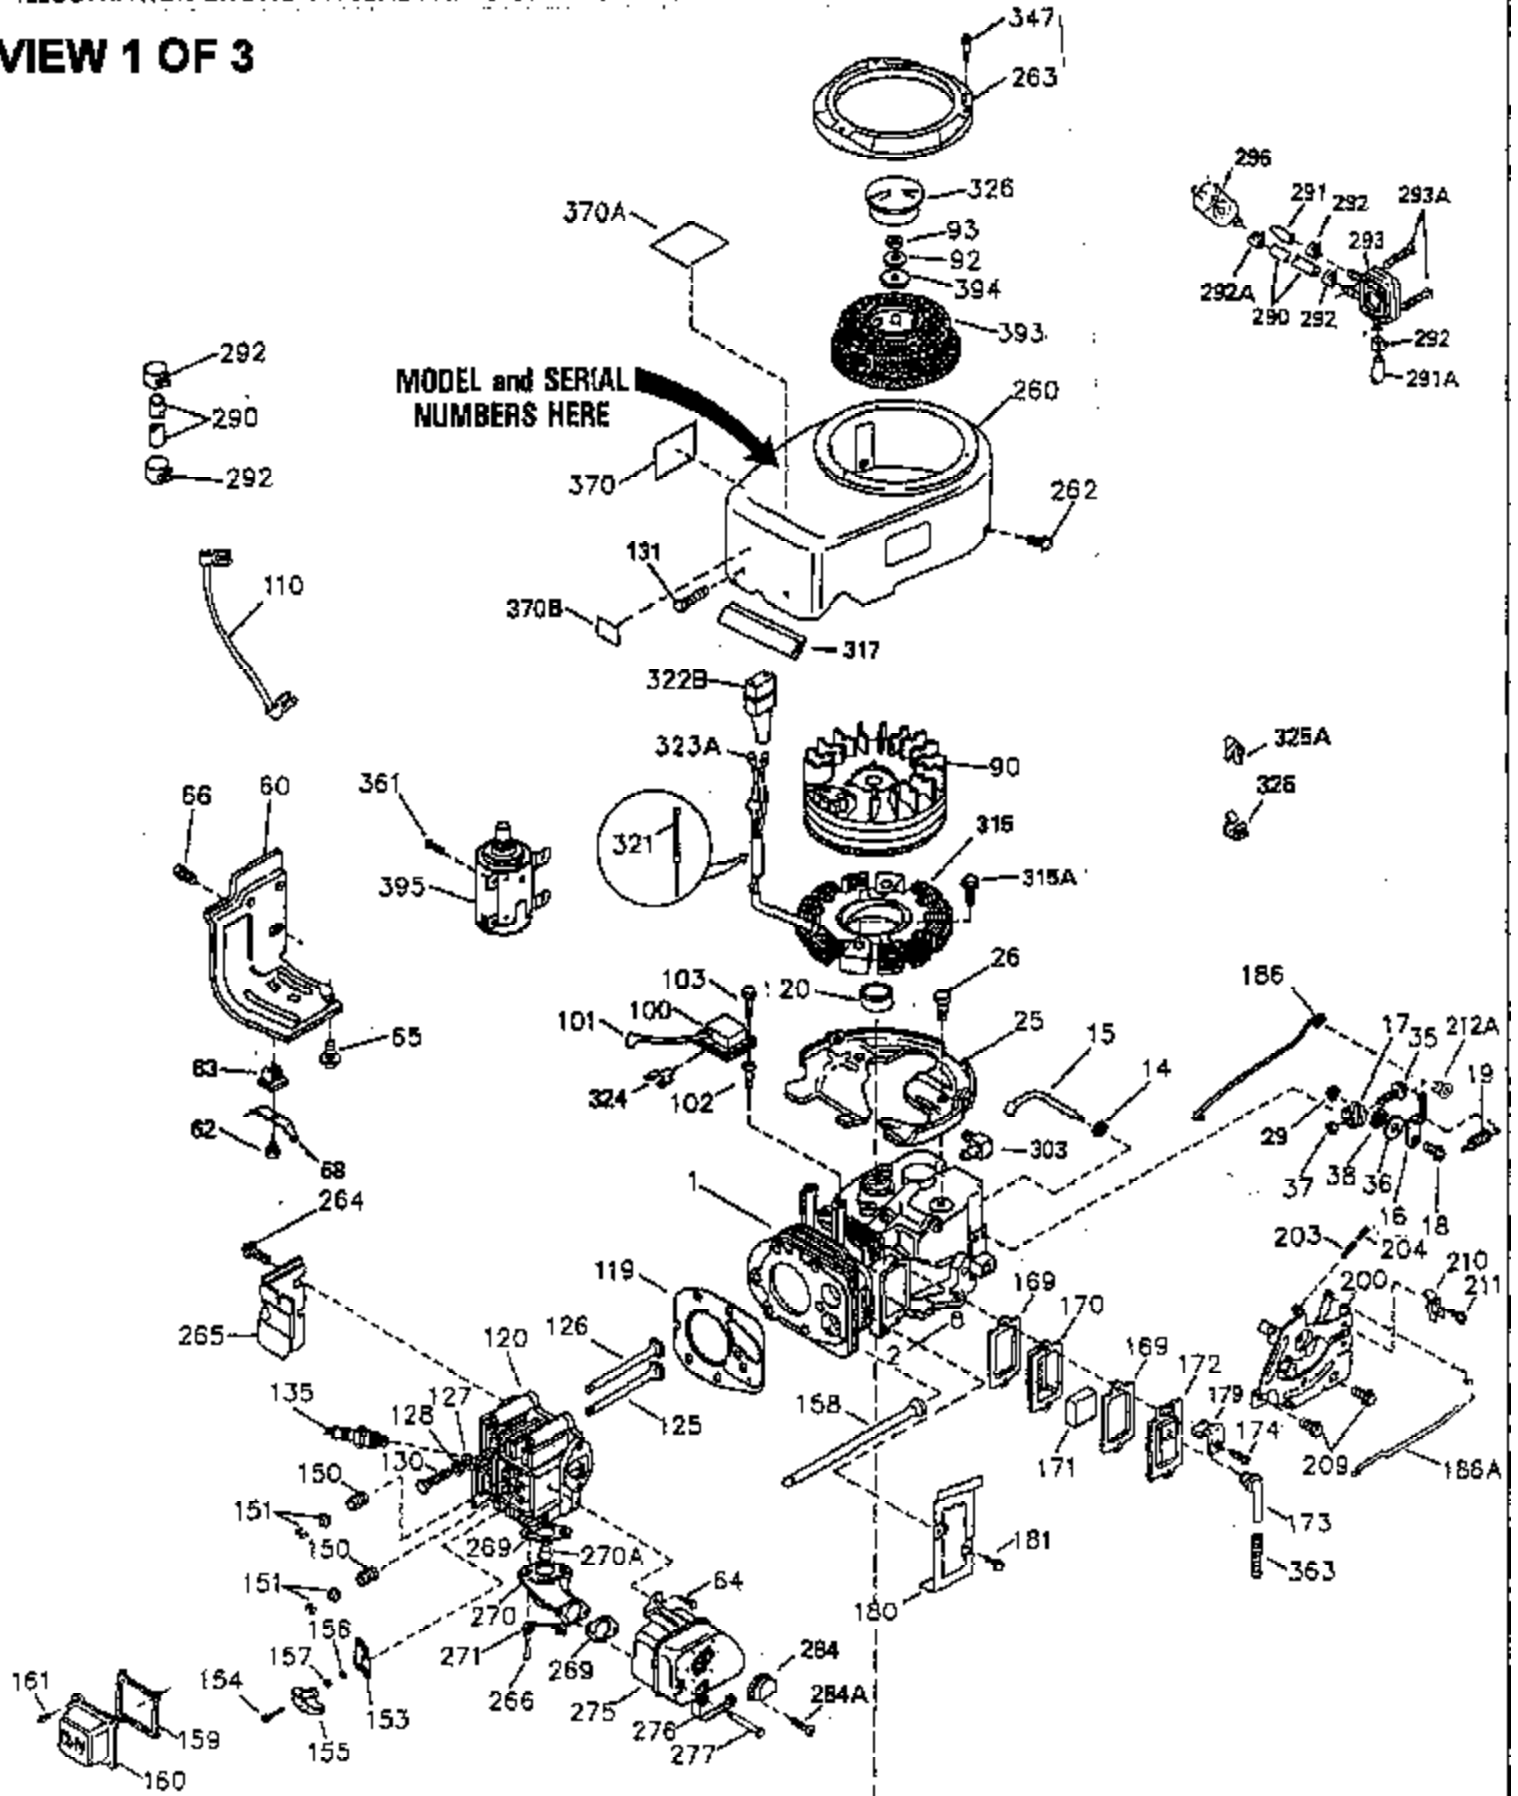

# VIEW 1 OF 3

CONTINUED TO PAGE 3

Ref #	Part Number	Qty	Description
1	35943	1	Cylinder (Incl. 2 & 20)
2	27652	2	Dowel Pin
14	28277	2	Washer
15	35324	1	Governor Rod
16	36284	1	Governor Lever (Incl. 212A)
17	29916	1	Governor Lever Clamp
18	650548	1	Screw, 8-32 x 5/16"
19	35945	1	Extension Spring
20	35319	1	Oil Seal
25	35326	1	Blower Housing Baffle
26	650561	2	Screw, 1/4-20 x 5/8"
28	30322	1	Lock Nut, 8-32
35	29826	1	Screw, 10-32 x 3/4"
36	29918	1	Lock Washer
37	29216	1	Lock Nut, 10-32
38	29642	1	Retaining Ring
60	35316A	1	Blower Housing Extension
64	30063	1	Screw, Torx T-30, 1/4-20 x 1/2"
65	650128	1	Screw, 10-24 x 1/2"
90	611094	1	Flywheel (W/Ring Gear)
92	650880	1	Lock Washer
93	650881	1	Flywheel Nut
100	35135	1	Solid State Ignition
101	610118	1	Spark Plug Cover
102	650872	2	Solid State Mounting Stud
103	650814	2	Screw, Torx T-15, 10-24 x 1"
110	36225	1	Ground Wire
119	35946	1	* Cylinder Head Gasket
120	35948	1	Cylinder Head
125	35308	1	Exhaust Valve (Std.)
125	35433	1	Exhaust Valve (1/32" OS)
126	35309	1	Intake Valve (Std.)
126	35432	1	Intake Valve (1/32" OS)
127	650691	6	Washer
128	650690	6	Belleville Washer
130	650946	6	Screw, 5/16-18 x 2-45/64"
135	34645	1	Resistor Spark Plug (RN4C)
150	33507	2	Valve Spring
151	33508	2	Valve Spring Keeper
153	35949	1	Push Rod Guide
154	650945	1	Rocker Arm Stud
155	35950	1	Rocker Arm
156	650890	2	Lock Washer
157	650947	1	Lock Nut, 5/16-24
158	35951	2	Push Rod
159	35952	1	* Rocker Arm Cover Gasket
160	35953A	1	Rocker Arm Housing
161	30063	4	Screw, Torx T-30, 1/4-20 x 1/2"
169	27896A	2	* Valve Cover Gasket
170	28423	1	Breather Body
171	28424	1	Breather Element
172	28425	1	Valve Cover
173	35350	1	Breather Tube
174	650128	2	Screw, 10-24 x 1/2"
180	35954	1	Blower Housing Extension
181	30200	2	Screw, 10-24 x 9/16"
186	36285	1	Governor Link
200	36233	1	Control Bracket (Incl. 203 & 204)