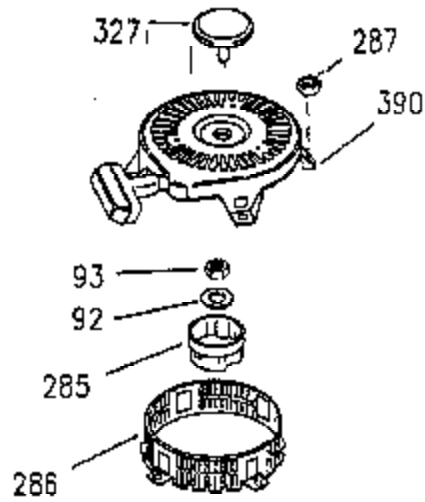

ILLUSTRATION SHOWS TYPICAL PARTS ONLY. ORDER PART NUMBER. PARTS NOT LISTED ARE SUPPLIED BY OEM.

VIEW 3 OF 3

Ref #	Part Number	Qty	Description
16	36284	1	Governor Lever (Incl. 212A)
17	29916	1	Governor Lever Clamp
18	650548	1	Screw, 8-32 x 5/16"
19	35945	1	Extension Spring
28	30322	1	Lock Nut, 8-32
35	29826	1	Screw, 10-32 x 3/4"
36	29918	1	Lock Washer
37	29216	1	Lock Nut, 10-32
92	650880	1	Lock Washer
93	650881	1	Flywheel Nut
186	36285	1	Governor Link
200	36233	1	Control Bracket (Incl. 203 & 204)
203	36482	1	Compression Spring
204	650777	1	Screw, 6-32 x 21/32"
209	650902	2	Screw, 10-32 x 7/16"
210	27793	2	Conduit Clip
211	28942	2	Screw, 10-32 x 3/8"
238	650875	2	Screw, 10-32 x 5-1/4"
245A	35404	1	Air Cleaner Filter
260	35964	1	Blower Housing
261	30063	2	Screw, Torx T-30, 1/4-20 x 1/2"
264A	30063	1	Screw, Torx T-30, 1/4-20 x 1/2"
286	35962	1	Cup & Screen
308A	35437	1	Fill Tube Clip
308	33997	1	Fill Tube Clip
314	650873	2	Screw, 1/4-20 x 3/4"
315	611104	1	Alternator Coil (3/5 Split)(Incl.321, 322,323)
321	611161	1	Diode
322	611142	1	Connector Body
323	611118	2	Terminal
337	36407	1	Deflector