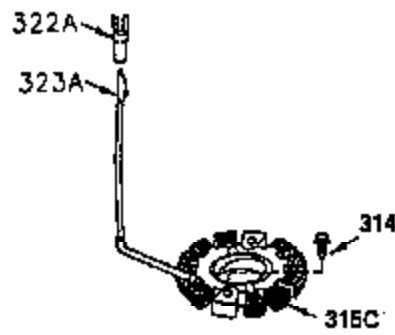

ILLUSTRATION SHOWS TYPICAL PARTS ONLY. ORDER PART NUMBER. PARTS NOT LISTED ARE SUPPLIED BY OEM.

VIEW 3 OF 3

Ref #	Part Number	Qty	Description
16	36284	1	Governor Lever (Incl. 212A)
17	29916	1	Governor Lever Clamp
18	650548	1	Screw, 8-32 x 5/16"
19	35945	1	Extension Spring
28	30322	1	Lock Nut, 8-32
35	29826	1	Screw, 10-32 x 3/4"
36	29918	1	Lock Washer
37	29216	1	Lock Nut, 10-32
92	650880	1	Lock Washer
93	650881	1	Flywheel Nut
186	36285	1	Governor Link
200	36233	1	Control Bracket (Incl. 203 & 204)
203	36482	1	Compression Spring
204	650777	1	Screw, 6-32 x 21/32"
209	650902	2	Screw, 10-32 x 7/16"
210	27793	2	Conduit Clip
211	28942	2	Screw, 10-32 x 3/8"
238	650875	2	Screw, 10-32 x 5-1/4"
245A	35404	1	Air Cleaner Filter
260	35964	1	Blower Housing
261	30063	2	Screw, Torx T-30, 1/4-20 x 1/2"
264A	30063	1	Screw, Torx T-30, 1/4-20 x 1/2"
286	35962	1	Cup & Screen
308A	35437	1	Fill Tube Clip
308	33997	1	Fill Tube Clip
314	650873	2	Screw, 1/4-20 x 3/4"
315	611104	1	Alternator Coil (3/5 Split)(Incl.321, 322,323)
321	611161	1	Diode
322	611142	1	Connector Body
323	611118	2	Terminal
337	36407	1	Deflector