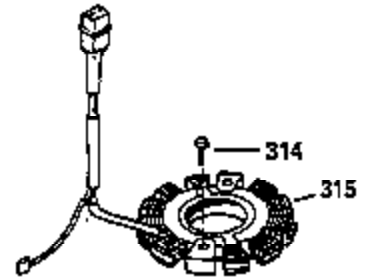

ILLUSTRATION SHOWS TYPICAL PARTS ONLY. ORDER PART NUMBER. PARTS NOT LISTED ARE SUPPLIED BY OEM.

VIEW 3 OF 3

Ref #	Part Number	Qty	Description
16	36284	1	Governor Lever (Incl. 212A)
17	29916	1	Governor Lever Clamp
18	650548	1	Screw, 8-32 x 5/16"
19	35945	1	Extension Spring
28	30322	1	Lock Nut, 8-32
35	29826	1	Screw, 10-32 x 3/4"
36	29918	1	Lock Washer
37	29216	1	Lock Nut, 10-32
92	650880	1	Lock Washer
93	650881	1	Flywheel Nut
186	36285	1	Governor Link
200	36233	1	Control Bracket (Incl. 203 & 204)
203	36482	1	Compression Spring
204	650777	1	Screw, 6-32 x 21/32"
209	650902	2	Screw, 10-32 x 7/16"
210	27793	2	Conduit Clip
211	28942	2	Screw, 10-32 x 3/8"
238	650875	2	Screw, 10-32 x 5-1/4"
245A	35404	1	Air Cleaner Filter
260	35964	1	Blower Housing
261	30063	2	Screw, Torx T-30, 1/4-20 x 1/2"
264A	30063	1	Screw, Torx T-30, 1/4-20 x 1/2"
286	35962	1	Cup & Screen
308A	35437	1	Fill Tube Clip
308	33997	1	Fill Tube Clip
314	650873	2	Screw, 1/4-20 x 3/4"
315	611104	1	Alternator Coil (3/5 Split)(Incl.321, 322,323)
321	611161	1	Diode
322	611142	1	Connector Body
323	611118	2	Terminal
337	36407	1	Deflector