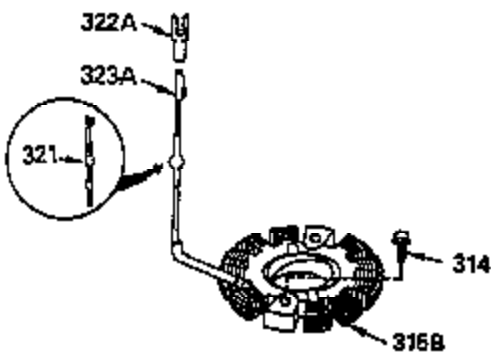

ILLUSTRATION SHOWS TYPICAL PARTS ONLY. ORDER PART NUMBER. PARTS NOT LISTED ARE SUPPLIED BY OEM.

VIEW 3 OF 3

Ref #	Part Number	Qty	Description
16	36284	1	Governor Lever (Incl. 212A)
17	29916	1	Governor Lever Clamp
18	650548	1	Screw, 8-32 x 5/16"
19	35945	1	Extension Spring
28	30322	1	Lock Nut, 8-32
35	29826	1	Screw, 10-32 x 3/4"
36	29918	1	Lock Washer
37	29216	1	Lock Nut, 10-32
92	650880	1	Lock Washer
93	650881	1	Flywheel Nut
186	36285	1	Governor Link
200	36233	1	Control Bracket (Incl. 203 & 204)
203	36482	1	Compression Spring
204	650777	1	Screw, 6-32 x 21/32"
209	650902	2	Screw, 10-32 x 7/16"
210	27793	2	Conduit Clip
211	28942	2	Screw, 10-32 x 3/8"
238	650875	2	Screw, 10-32 x 5-1/4"
245A	35404	1	Air Cleaner Filter
260	35964	1	Blower Housing
261	30063	2	Screw, Torx T-30, 1/4-20 x 1/2"
264A	30063	1	Screw, Torx T-30, 1/4-20 x 1/2"
286	35962	1	Cup & Screen
308A	35437	1	Fill Tube Clip
308	33997	1	Fill Tube Clip
314	650873	2	Screw, 1/4-20 x 3/4"
315	611104	1	Alternator Coil (3/5 Split)(Incl.321, 322,323)
321	611161	1	Diode
322	611142	1	Connector Body
323	611118	2	Terminal
337	36407	1	Deflector