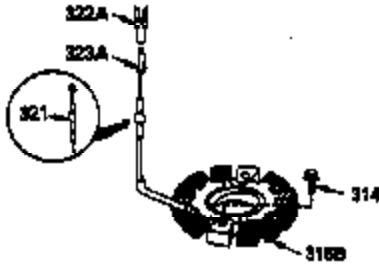

Ref #	Part Number	Qty	Description
64	30063	1	Screw, Torx T-30, 1/4-20 x 1/2"
92	650880	1	Lock Washer
93	650881	1	Flywheel Nut
260	35964	1	Blower Housing
262	29747B	2	Screw, Torx T-40, 5/16-24 x 21/32"
286	35962	1	Cup & Screen
308A	35437	1	Fill Tube Clip
314	650873	2	Screw, 1/4-20 x 3/4"
315	611104	1	Alternator Coil (3/5 Split) (Incl.321 - 323)
321	611161	1	Diode
322	611142	1	Connector Body
323	611118	1	Terminal
370B	35274	1	Instruction Decal