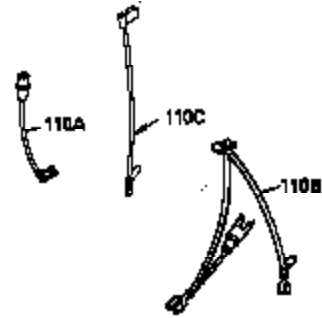

Ref #	Part Number	Qty	Description
64	30063	1	Screw, Torx T-30, 1/4-20 x 1/2"
92	650880	1	Lock Washer
93	650881	1	Flywheel Nut
260	35964	1	Blower Housing
262	29747B	2	Screw, Torx T-40, 5/16-24 x 21/32"
286	35962	1	Cup & Screen
308A	35437	1	Fill Tube Clip
314	650873	2	Screw, 1/4-20 x 3/4"
315	611104	1	Alternator Coil (3/5 Split) (Incl.321 - 323)
321	611161	1	Diode
322	611142	1	Connector Body
323	611118	1	Terminal
370B	35274	1	Instruction Decal