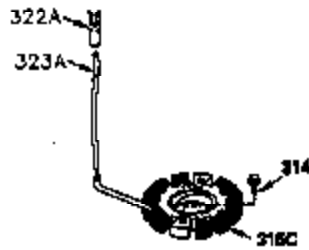

Ref #	Part Number	Qty	Description
64	30063	1	Screw, Torx T-30, 1/4-20 x 1/2"
92	650880	1	Lock Washer
93	650881	1	Flywheel Nut
260	35964	1	Blower Housing
262	29747B	2	Screw, Torx T-40, 5/16-24 x 21/32"
286	35962	1	Cup & Screen
308A	35437	1	Fill Tube Clip
314	650873	2	Screw, 1/4-20 x 3/4"
315	611104	1	Alternator Coil (3/5 Split) (Incl.321 - 323)
321	611161	1	Diode
322	611142	1	Connector Body
323	611118	1	Terminal
370B	35274	1	Instruction Decal