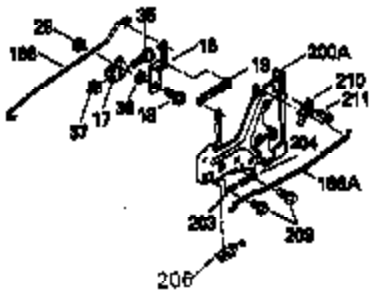

Ref #	Part Number	Qty	Description
64	30063	1	Screw, Torx T-30, 1/4-20 x 1/2"
92	650880	1	Lock Washer
93	650881	1	Flywheel Nut
260	35964	1	Blower Housing
262	29747B	2	Screw, Torx T-40, 5/16-24 x 21/32"
286	35962	1	Cup & Screen
308A	35437	1	Fill Tube Clip
314	650873	2	Screw, 1/4-20 x 3/4"
315	611104	1	Alternator Coil (3/5 Split) (Incl.321 - 323)
321	611161	1	Diode
322	611142	1	Connector Body
323	611118	1	Terminal
370B	35274	1	Instruction Decal