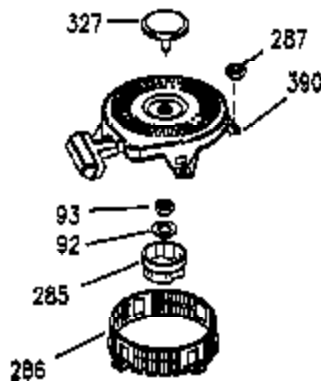

Ref #	Part Number	Qty	Description
64	30063	1	Screw, Torx T-30, 1/4-20 x 1/2"
92	650880	1	Lock Washer
93	650881	1	Flywheel Nut
260	35964	1	Blower Housing
262	29747B	2	Screw, Torx T-40, 5/16-24 x 21/32"
286	35962	1	Cup & Screen
308A	35437	1	Fill Tube Clip
314	650873	2	Screw, 1/4-20 x 3/4"
315	611104	1	Alternator Coil (3/5 Split) (Incl.321 - 323)
321	611161	1	Diode
322	611142	1	Connector Body
323	611118	1	Terminal
370B	35274	1	Instruction Decal