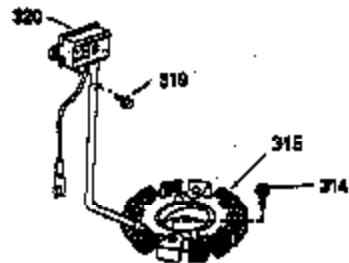

Ref #	Part Number	Qty	Description
64	30063	1	Screw, Torx T-30, 1/4-20 x 1/2"
92	650880	1	Lock Washer
93	650881	1	Flywheel Nut
260	35964	1	Blower Housing
262	29747B	2	Screw, Torx T-40, 5/16-24 x 21/32"
286	35962	1	Cup & Screen
308A	35437	1	Fill Tube Clip
314	650873	2	Screw, 1/4-20 x 3/4"
315	611104	1	Alternator Coil (3/5 Split) (Incl.321 - 323)
321	611161	1	Diode
322	611142	1	Connector Body
323	611118	1	Terminal
370B	35274	1	Instruction Decal