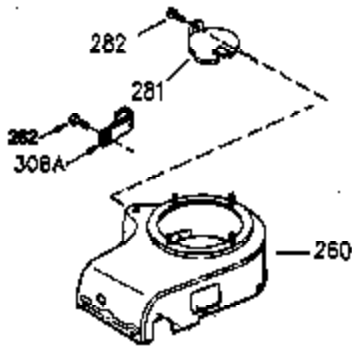

Ref #	Part Number	Qty	Description
64	30063	1	Screw, Torx T-30, 1/4-20 x 1/2"
92	650880	1	Lock Washer
93	650881	1	Flywheel Nut
260	35964	1	Blower Housing
262	29747B	2	Screw, Torx T-40, 5/16-24 x 21/32"
286	35962	1	Cup & Screen
308A	35437	1	Fill Tube Clip
314	650873	2	Screw, 1/4-20 x 3/4"
315	611104	1	Alternator Coil (3/5 Split) (Incl.321 - 323)
321	611161	1	Diode
322	611142	1	Connector Body
323	611118	1	Terminal
370B	35274	1	Instruction Decal