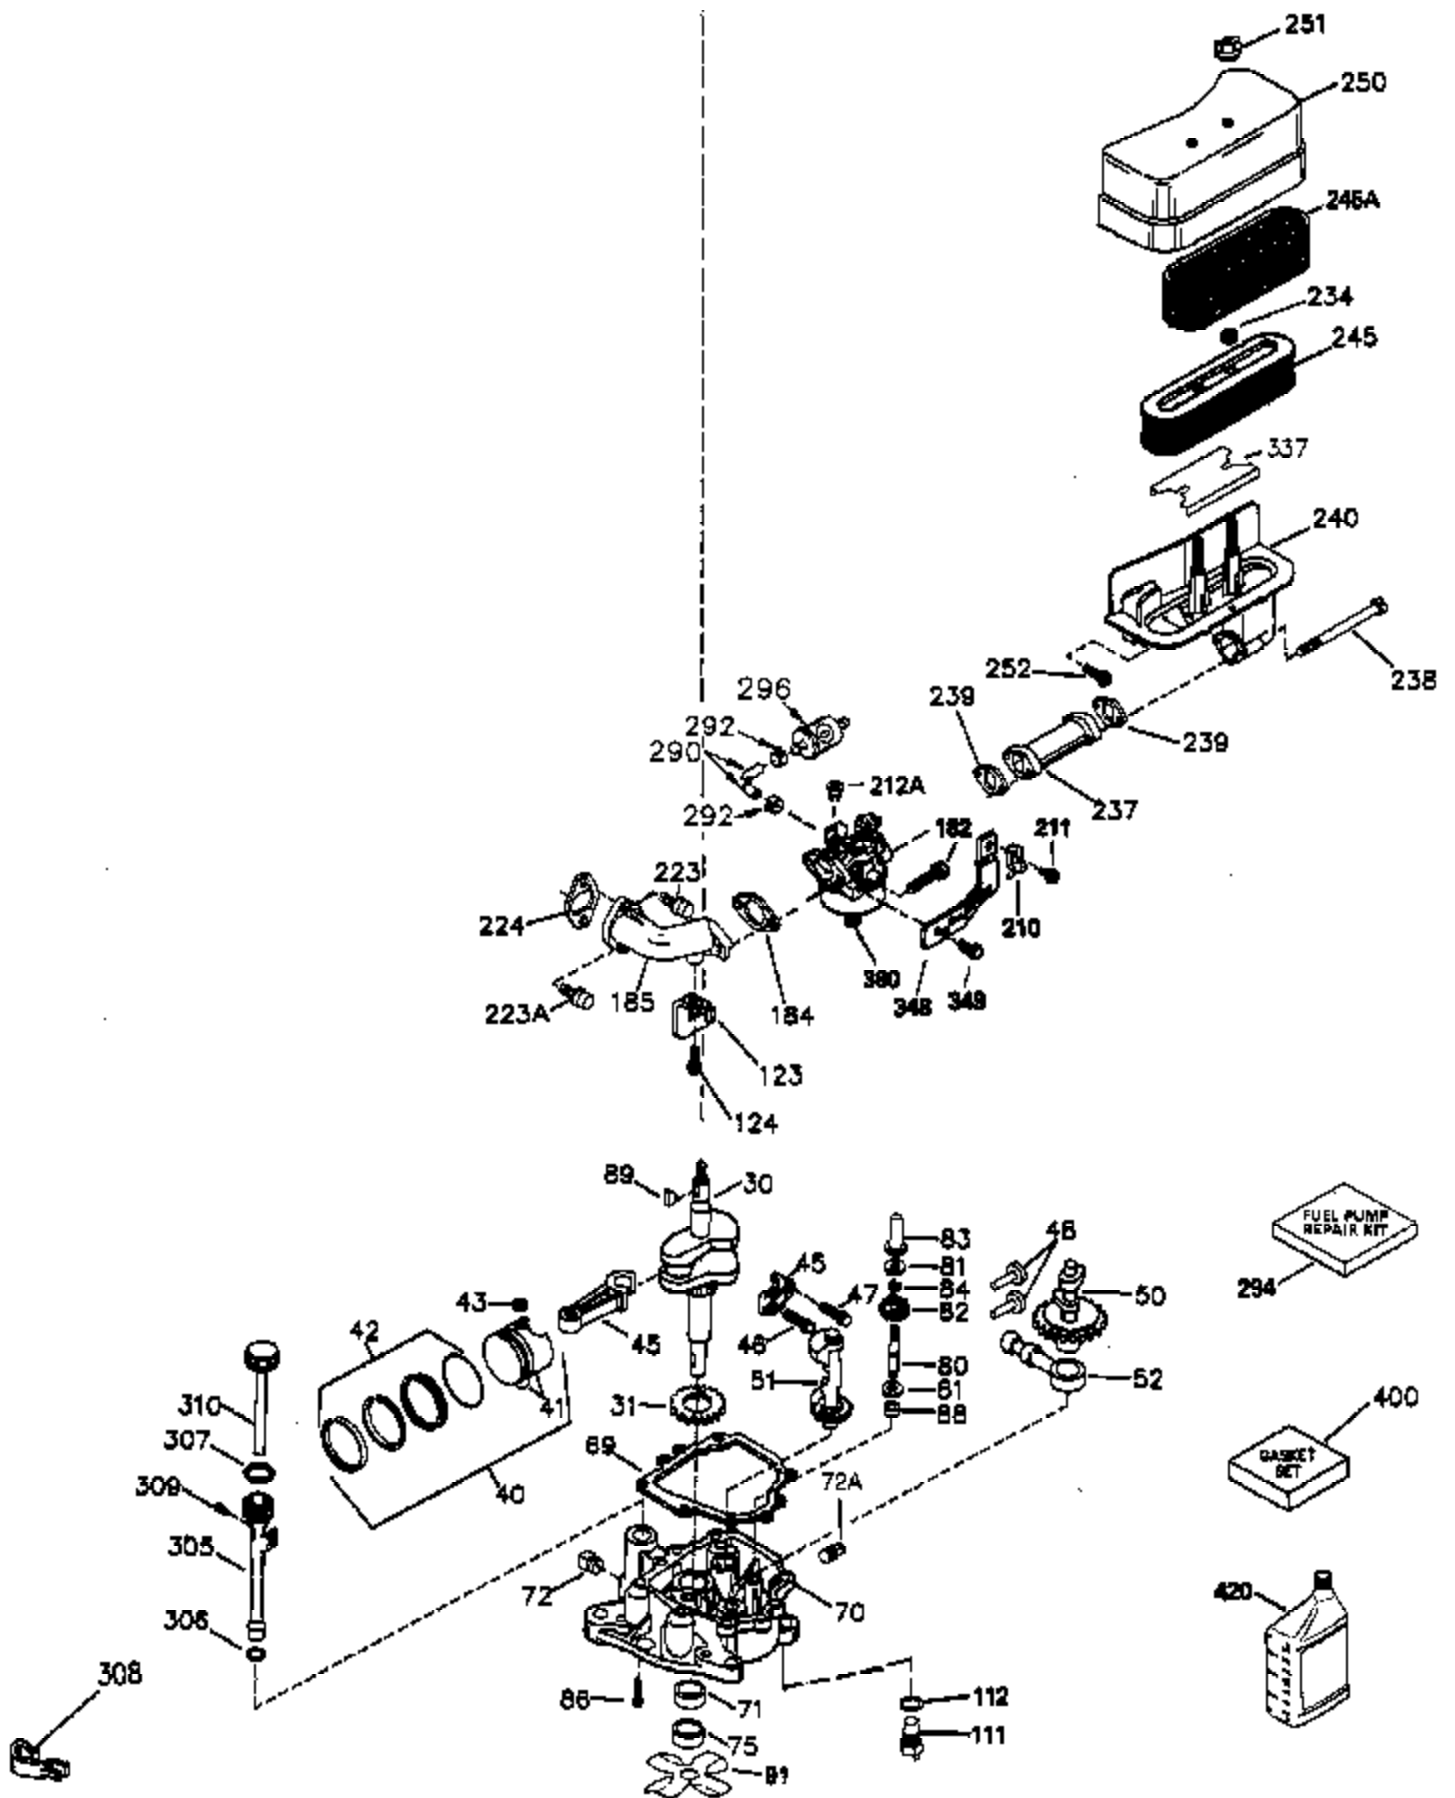

Ref #	Part Number	Qty	Description
30	35336B	1	Crankshaft
31	35327	1	Counterbalance Gear
40	35776	1	Piston, Pin & Ring Set (Std.)
40	35777	1	Piston, Pin & Ring Set (.010" OS)
40	35778	1	Piston, Pin & Ring Set (.020" OS)
41	35773	1	Piston & Pin Ass'y. (Std.) (Incl. 43)
41	35774	1	Piston & Pin Ass'y. (.010" OS) (Incl. 43)
41	35775	1	Piston & Pin Ass'y. (.020" OS) (Incl. 43)
42	35779	1	Ring Set (Std.)
42	35780	1	Ring Set (.010" OS)
42	35781	1	Ring Set (.020" OS)
43	35772	2	Piston Pin Retaining Ring
45	35330A	1	Connecting Rod Ass'y. (Incl. 46 & 47)
46	650908	1	Connecting Rod Bolt
47	650882	1	Connecting Rod Bolt
48	35313	2	Valve Lifter
50	35939	1	Camshaft (MCR)
51	35315A	1	Counterbalance Weight
52	31356	1	Oil Pump Ass'y.
64	30063	1	Screw, Torx T-30, 1/4-20 x 1/2"
69	35317	1	* Mounting Flange Gasket
70	35711A	1	Mounting Flange (Incl. 72, 75 & 80)
72	31927	1	Oil Drain Plug
75	35319	1	Oil Seal
80	35712	1	Governor Shaft
81	35479	2	Washer
82	35321	1	Governor Gear Ass'y.
83	35322	1	Governor Spool
84	29193	1	Retaining Ring
86	650833	7	Screw, 1/4-20 x 1-3/16"
88	31707A	1	Spacer
89	32589	1	Flywheel Key
123	35288	1	Intake Pipe Brace
124	650738	2	Screw, 1/4-20 x 5/8"
182	650517	2	Screw, 1/4-20 x 27/32"
184	33263	1	* Carburetor To Intake Pipe Gasket
185	35955	1	Intake Pipe
210	27793	1	Conduit Clip
211	28942	1	Screw, 10-32 x 3/8"
212A	36288	2	Bushing
223	650971	2	Screw, Torx T-30, 5/16-18 x 7/8"
224	35958	1	* Intake Pipe Gasket
234	650825	2	Nut & Lockwasher, 1/4-20
237	35286	1	Air Cleaner Adapter
238	650875	2	Screw, 10-32 x 5-1/4"
239	33629	2	* Carburetor Gasket
240	35960	1	Air Cleaner Body (Incl. 239)
245	35403	1	Air Cleaner Filter (Incl. 234)
250	35961	1	Air Cleaner Cover
251	650886	2	Wing Nut, 1/4-20
290	29774	1	Fuel Line (8.25")
292	26460	2	Fuel Line Clamp
296	34279B	1	Fuel Filter (Incl. 292)
305	35574	1	Oil Fill Tube
307	35499	1	"O" Ring
308	33997	1	Fill Tube Clip
310	35576	1	Dipstick
337	36407	1	Deflector