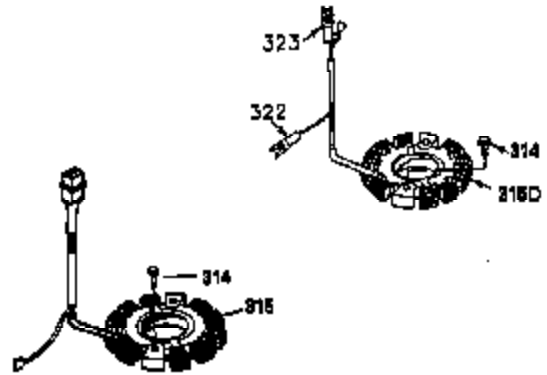

Ref #	Part Number	Qty	Description
64	30063	1	Screw, Torx T-30, 1/4-20 x 1/2"
92	650880	1	Lock Washer
93	650881	1	Flywheel Nut
260	35964	1	Blower Housing
262	29747B	2	Screw, Torx T-40, 5/16-24 x 21/32"
286	35962	1	Cup & Screen
308A	35437	1	Fill Tube Clip
314	650873	2	Screw, 1/4-20 x 3/4"
315	611104	1	Alternator Coil (3/5 Split) (Incl.321 - 323)
321	611161	1	Diode
322	611142	1	Connector Body
323	611118	1	Terminal
370B	35274	1	Instruction Decal