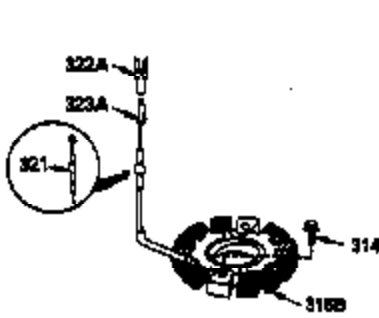

Ref #	Part Number	Qty	Description
64	30063	1	Screw, Torx T-30, 1/4-20 x 1/2"
92	650880	1	Lock Washer
93	650881	1	Flywheel Nut
260	36234	1	Blower Housing
262	29747B	2	Screw, Torx T-40, 5/16-24 x 21/32"
285	35985A	1	Starter Cup
286	35446	1	Starter Screen
287	29752	4	Nut & Lock Washer, 1/4-28
308A	35437	1	Fill Tube Clip
314	650873	2	Screw, 1/4-20 x 3/4"
315	611104	1	Alternator Coil (3/5 Split)(Incl.321, 322,323)
321	611161	1	Diode
322	611142	1	Connector Body
323	611118	2	Terminal
327	35392	1	Starter Plug
330	611167	1	Wire Harness
370B	35274	1	Instruction Decal
390	590671	1	Recoil Starter