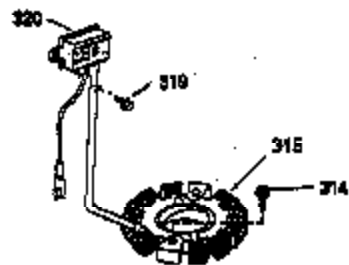

Ref #	Part Number	Qty	Description
64	30063	1	Screw, Torx T-30, 1/4-20 x 1/2"
92	650880	1	Lock Washer
93	650881	1	Flywheel Nut
260	36234	1	Blower Housing
262	29747B	2	Screw, Torx T-40, 5/16-24 x 21/32"
285	35985A	1	Starter Cup
286	35446	1	Starter Screen
287	29752	4	Nut & Lock Washer, 1/4-28
308A	35437	1	Fill Tube Clip
314	650873	2	Screw, 1/4-20 x 3/4"
315	611104	1	Alternator Coil (3/5 Split)(Incl.321, 322,323)
321	611161	1	Diode
322	611142	1	Connector Body
323	611118	2	Terminal
327	35392	1	Starter Plug
330	611167	1	Wire Harness
370B	35274	1	Instruction Decal
390	590671	1	Recoil Starter