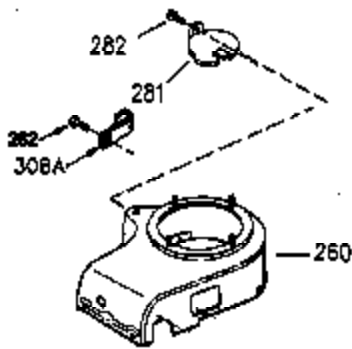

Ref #	Part Number	Qty	Description
64	30063	1	Screw, Torx T-30, 1/4-20 x 1/2"
92	650880	1	Lock Washer
93	650881	1	Flywheel Nut
260	36234	1	Blower Housing
262	29747B	2	Screw, Torx T-40, 5/16-24 x 21/32"
285	35985A	1	Starter Cup
286	35446	1	Starter Screen
287	29752	4	Nut & Lock Washer, 1/4-28
308A	35437	1	Fill Tube Clip
314	650873	2	Screw, 1/4-20 x 3/4"
315	611104	1	Alternator Coil (3/5 Split)(Incl.321, 322,323)
321	611161	1	Diode
322	611142	1	Connector Body
323	611118	2	Terminal
327	35392	1	Starter Plug
330	611167	1	Wire Harness
370B	35274	1	Instruction Decal
390	590671	1	Recoil Starter