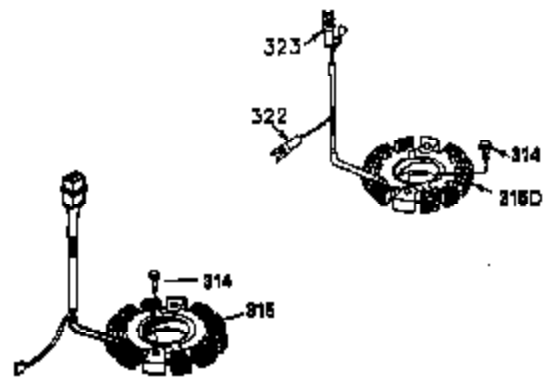

Ref #	Part Number	Qty	Description
64	30063	1	Screw, Torx T-30, 1/4-20 x 1/2"
92	650880	1	Lock Washer
93	650881	1	Flywheel Nut
260	36234	1	Blower Housing
262	29747B	2	Screw, Torx T-40, 5/16-24 x 21/32"
285	35985A	1	Starter Cup
286	35446	1	Starter Screen
287	29752	4	Nut & Lock Washer, 1/4-28
308A	35437	1	Fill Tube Clip
314	650873	2	Screw, 1/4-20 x 3/4"
315	611104	1	Alternator Coil (3/5 Split)(Incl.321, 322,323)
321	611161	1	Diode
322	611142	1	Connector Body
323	611118	2	Terminal
327	35392	1	Starter Plug
330	611167	1	Wire Harness
370B	35274	1	Instruction Decal
390	590671	1	Recoil Starter