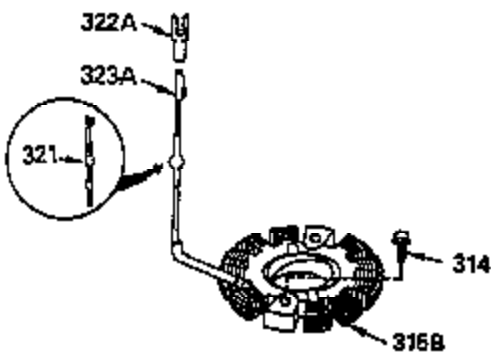

ILLUSTRATION SHOWS TYPICAL PARTS ONLY. ORDER PART NUMBER. PARTS NOT LISTED ARE SUPPLIED BY OEM.

VIEW 3 OF 3

Ref #	Part Number	Qty	Description
16	36284	1	Governor Lever (Incl. 212A)
17	29916	1	Governor Lever Clamp
18	650548	1	Screw, 8-32 x 5/16"
19	35945	1	Extension Spring
28	30322	1	Lock Nut, 8-32
35	29826	1	Screw, 10-32 x 3/4"
36	29918	1	Lock Washer
37	29216	1	Lock Nut, 10-32
92	650880	1	Lock Washer
93	650881	1	Flywheel Nut
186A	35957	1	Choke Link
186	36285	1	Governor Link
200	35956	1	Control Bracket (Incl. 203 & 204)
203	33802	1	Compression Spring
204	650777	1	Screw, 6-32 x 21/32"
209	650902	2	Screw, 10-32 x 7/16"
210	27793	1	Conduit Clip
211	28942	1	Screw, 10-32 x 3/8"
238	650875	2	Screw, 10-32 x 5-1/4"
245A	35404	1	Air Cleaner Filter
260	36234	1	Blower Housing
261	30063	2	Screw, Torx T-30, 1/4-20 x 1/2"
264A	30063	1	Screw, Torx T-30, 1/4-20 x 1/2"
285	35985A	1	Starter Cup
286	35446	1	Starter Screen
287	29752	4	Nut & Lock Washer, 1/4-28
308A	35437	1	Fill Tube Clip
308	33997	1	Fill Tube Clip
314	650873	2	Screw, 1/4-20 x 3/4"
315	611113	1	Alternator Coil (3 Amp DC) (Incl.321, 322,323)
321	611161	1	Diode
322A	611114	1	Connector Body
322	610921	1	Connector Body
323A	610822	2	Terminal
323	610922	1	Terminal
327	35392	1	Starter Plug
337	36407	1	Deflector
390	590671	1	Rewind Starter