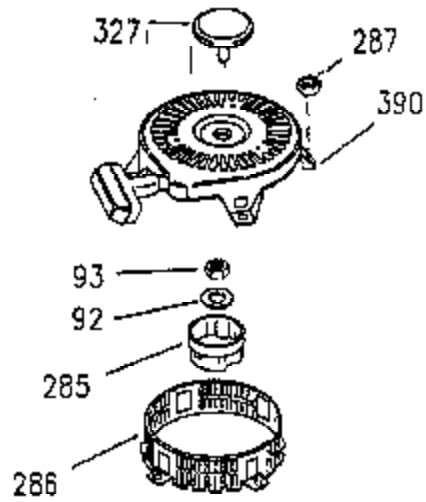

ILLUSTRATION SHOWS TYPICAL PARTS ONLY. ORDER PART NUMBER. PARTS NOT LISTED ARE SUPPLIED BY OEM.

VIEW 3 OF 3

Ref #	Part Number	Qty	Description
16	36284	1	Governor Lever (Incl. 212A)
17	29916	1	Governor Lever Clamp
18	650548	1	Screw, 8-32 x 5/16"
19	35945	1	Extension Spring
28	30322	1	Lock Nut, 8-32
35	29826	1	Screw, 10-32 x 3/4"
36	29918	1	Lock Washer
37	29216	1	Lock Nut, 10-32
92	650880	1	Lock Washer
93	650881	1	Flywheel Nut
186A	35957	1	Choke Link
186	36285	1	Governor Link
200	35956	1	Control Bracket (Incl. 203 & 204)
203	33802	1	Compression Spring
204	650777	1	Screw, 6-32 x 21/32"
209	650902	2	Screw, 10-32 x 7/16"
210	27793	1	Conduit Clip
211	28942	1	Screw, 10-32 x 3/8"
238	650875	2	Screw, 10-32 x 5-1/4"
245A	35404	1	Air Cleaner Filter
260	36234	1	Blower Housing
261	30063	2	Screw, Torx T-30, 1/4-20 x 1/2"
264A	30063	1	Screw, Torx T-30, 1/4-20 x 1/2"
285	35985A	1	Starter Cup
286	35446	1	Starter Screen
287	29752	4	Nut & Lock Washer, 1/4-28
308A	35437	1	Fill Tube Clip
308	33997	1	Fill Tube Clip
314	650873	2	Screw, 1/4-20 x 3/4"
315	611113	1	Alternator Coil (3 Amp DC) (Incl.321, 322,323)
321	611161	1	Diode
322A	611114	1	Connector Body
322	610921	1	Connector Body
323A	610822	2	Terminal
323	610922	1	Terminal
327	35392	1	Starter Plug
337	36407	1	Deflector
390	590671	1	Rewind Starter