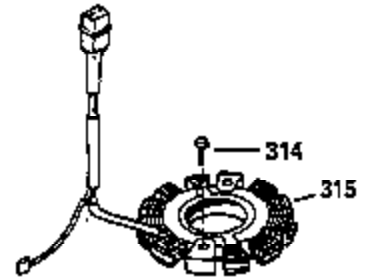

ILLUSTRATION SHOWS TYPICAL PARTS ONLY. ORDER PART NUMBER. PARTS NOT LISTED ARE SUPPLIED BY OEM.

VIEW 3 OF 3

Ref #	Part Number	Qty	Description
16	36284	1	Governor Lever (Incl. 212A)
17	29916	1	Governor Lever Clamp
18	650548	1	Screw, 8-32 x 5/16"
19	35945	1	Extension Spring
28	30322	1	Lock Nut, 8-32
35	29826	1	Screw, 10-32 x 3/4"
36	29918	1	Lock Washer
37	29216	1	Lock Nut, 10-32
92	650880	1	Lock Washer
93	650881	1	Flywheel Nut
186A	35957	1	Choke Link
186	36285	1	Governor Link
200	35956	1	Control Bracket (Incl. 203 & 204)
203	33802	1	Compression Spring
204	650777	1	Screw, 6-32 x 21/32"
209	650902	2	Screw, 10-32 x 7/16"
210	27793	1	Conduit Clip
211	28942	1	Screw, 10-32 x 3/8"
238	650875	2	Screw, 10-32 x 5-1/4"
245A	35404	1	Air Cleaner Filter
260	36234	1	Blower Housing
261	30063	2	Screw, Torx T-30, 1/4-20 x 1/2"
264A	30063	1	Screw, Torx T-30, 1/4-20 x 1/2"
285	35985A	1	Starter Cup
286	35446	1	Starter Screen
287	29752	4	Nut & Lock Washer, 1/4-28
308A	35437	1	Fill Tube Clip
308	33997	1	Fill Tube Clip
314	650873	2	Screw, 1/4-20 x 3/4"
315	611113	1	Alternator Coil (3 Amp DC) (Incl.321, 322,323)
321	611161	1	Diode
322A	611114	1	Connector Body
322	610921	1	Connector Body
323A	610822	2	Terminal
323	610922	1	Terminal
327	35392	1	Starter Plug
337	36407	1	Deflector
390	590671	1	Rewind Starter