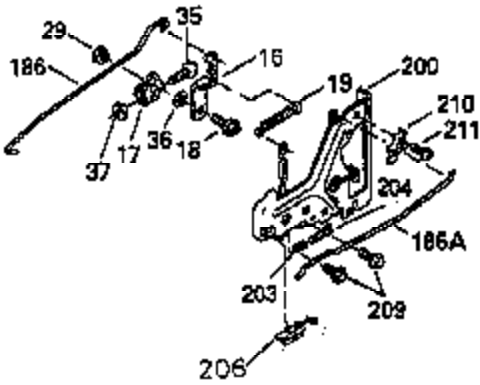

ILLUSTRATION SHOWS TYPICAL PARTS ONLY. ORDER PART NUMBER. PARTS NOT LISTED ARE SUPPLIED BY OEM.

VIEW 3 OF 3

Ref #	Part Number	Qty	Description
16	36284	1	Governor Lever (Incl. 212A)
17	29916	1	Governor Lever Clamp
18	650548	1	Screw, 8-32 x 5/16"
19	35945	1	Extension Spring
28	30322	1	Lock Nut, 8-32
35	29826	1	Screw, 10-32 x 3/4"
36	29918	1	Lock Washer
37	29216	1	Lock Nut, 10-32
92	650880	1	Lock Washer
93	650881	1	Flywheel Nut
186A	35957	1	Choke Link
186	36285	1	Governor Link
200	35956	1	Control Bracket (Incl. 203 & 204)
203	33802	1	Compression Spring
204	650777	1	Screw, 6-32 x 21/32"
209	650902	2	Screw, 10-32 x 7/16"
210	27793	1	Conduit Clip
211	28942	1	Screw, 10-32 x 3/8"
238	650875	2	Screw, 10-32 x 5-1/4"
245A	35404	1	Air Cleaner Filter
260	36234	1	Blower Housing
261	30063	2	Screw, Torx T-30, 1/4-20 x 1/2"
264A	30063	1	Screw, Torx T-30, 1/4-20 x 1/2"
285	35985A	1	Starter Cup
286	35446	1	Starter Screen
287	29752	4	Nut & Lock Washer, 1/4-28
308A	35437	1	Fill Tube Clip
308	33997	1	Fill Tube Clip
314	650873	2	Screw, 1/4-20 x 3/4"
315	611113	1	Alternator Coil (3 Amp DC) (Incl.321, 322,323)
321	611161	1	Diode
322A	611114	1	Connector Body
322	610921	1	Connector Body
323A	610822	2	Terminal
323	610922	1	Terminal
327	35392	1	Starter Plug
337	36407	1	Deflector
390	590671	1	Rewind Starter