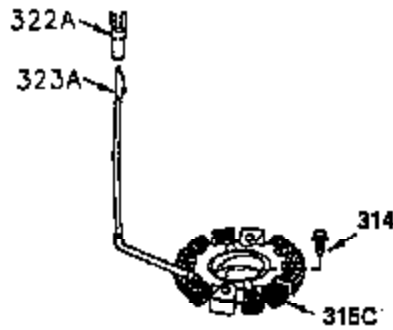

ILLUSTRATION SHOWS TYPICAL PARTS ONLY. ORDER PART NUMBER. PARTS NOT LISTED ARE SUPPLIED BY OEM.

VIEW 3 OF 3

Ref #	Part Number	Qty	Description
16	36284	1	Governor Lever (Incl. 212A)
17	29916	1	Governor Lever Clamp
18	650548	1	Screw, 8-32 x 5/16"
19	35945	1	Extension Spring
28	30322	1	Lock Nut, 8-32
35	29826	1	Screw, 10-32 x 3/4"
36	29918	1	Lock Washer
37	29216	1	Lock Nut, 10-32
92	650880	1	Lock Washer
93	650881	1	Flywheel Nut
186A	35957	1	Choke Link
186	36285	1	Governor Link
200	35956	1	Control Bracket (Incl. 203 & 204)
203	33802	1	Compression Spring
204	650777	1	Screw, 6-32 x 21/32"
209	650902	2	Screw, 10-32 x 7/16"
210	27793	1	Conduit Clip
211	28942	1	Screw, 10-32 x 3/8"
238	650875	2	Screw, 10-32 x 5-1/4"
245A	35404	1	Air Cleaner Filter
260	36234	1	Blower Housing
261	30063	2	Screw, Torx T-30, 1/4-20 x 1/2"
264A	30063	1	Screw, Torx T-30, 1/4-20 x 1/2"
285	35985A	1	Starter Cup
286	35446	1	Starter Screen
287	29752	4	Nut & Lock Washer, 1/4-28
308A	35437	1	Fill Tube Clip
308	33997	1	Fill Tube Clip
314	650873	2	Screw, 1/4-20 x 3/4"
315	611113	1	Alternator Coil (3 Amp DC) (Incl.321, 322,323)
321	611161	1	Diode
322A	611114	1	Connector Body
322	610921	1	Connector Body
323A	610822	2	Terminal
323	610922	1	Terminal
327	35392	1	Starter Plug
337	36407	1	Deflector
390	590671	1	Rewind Starter