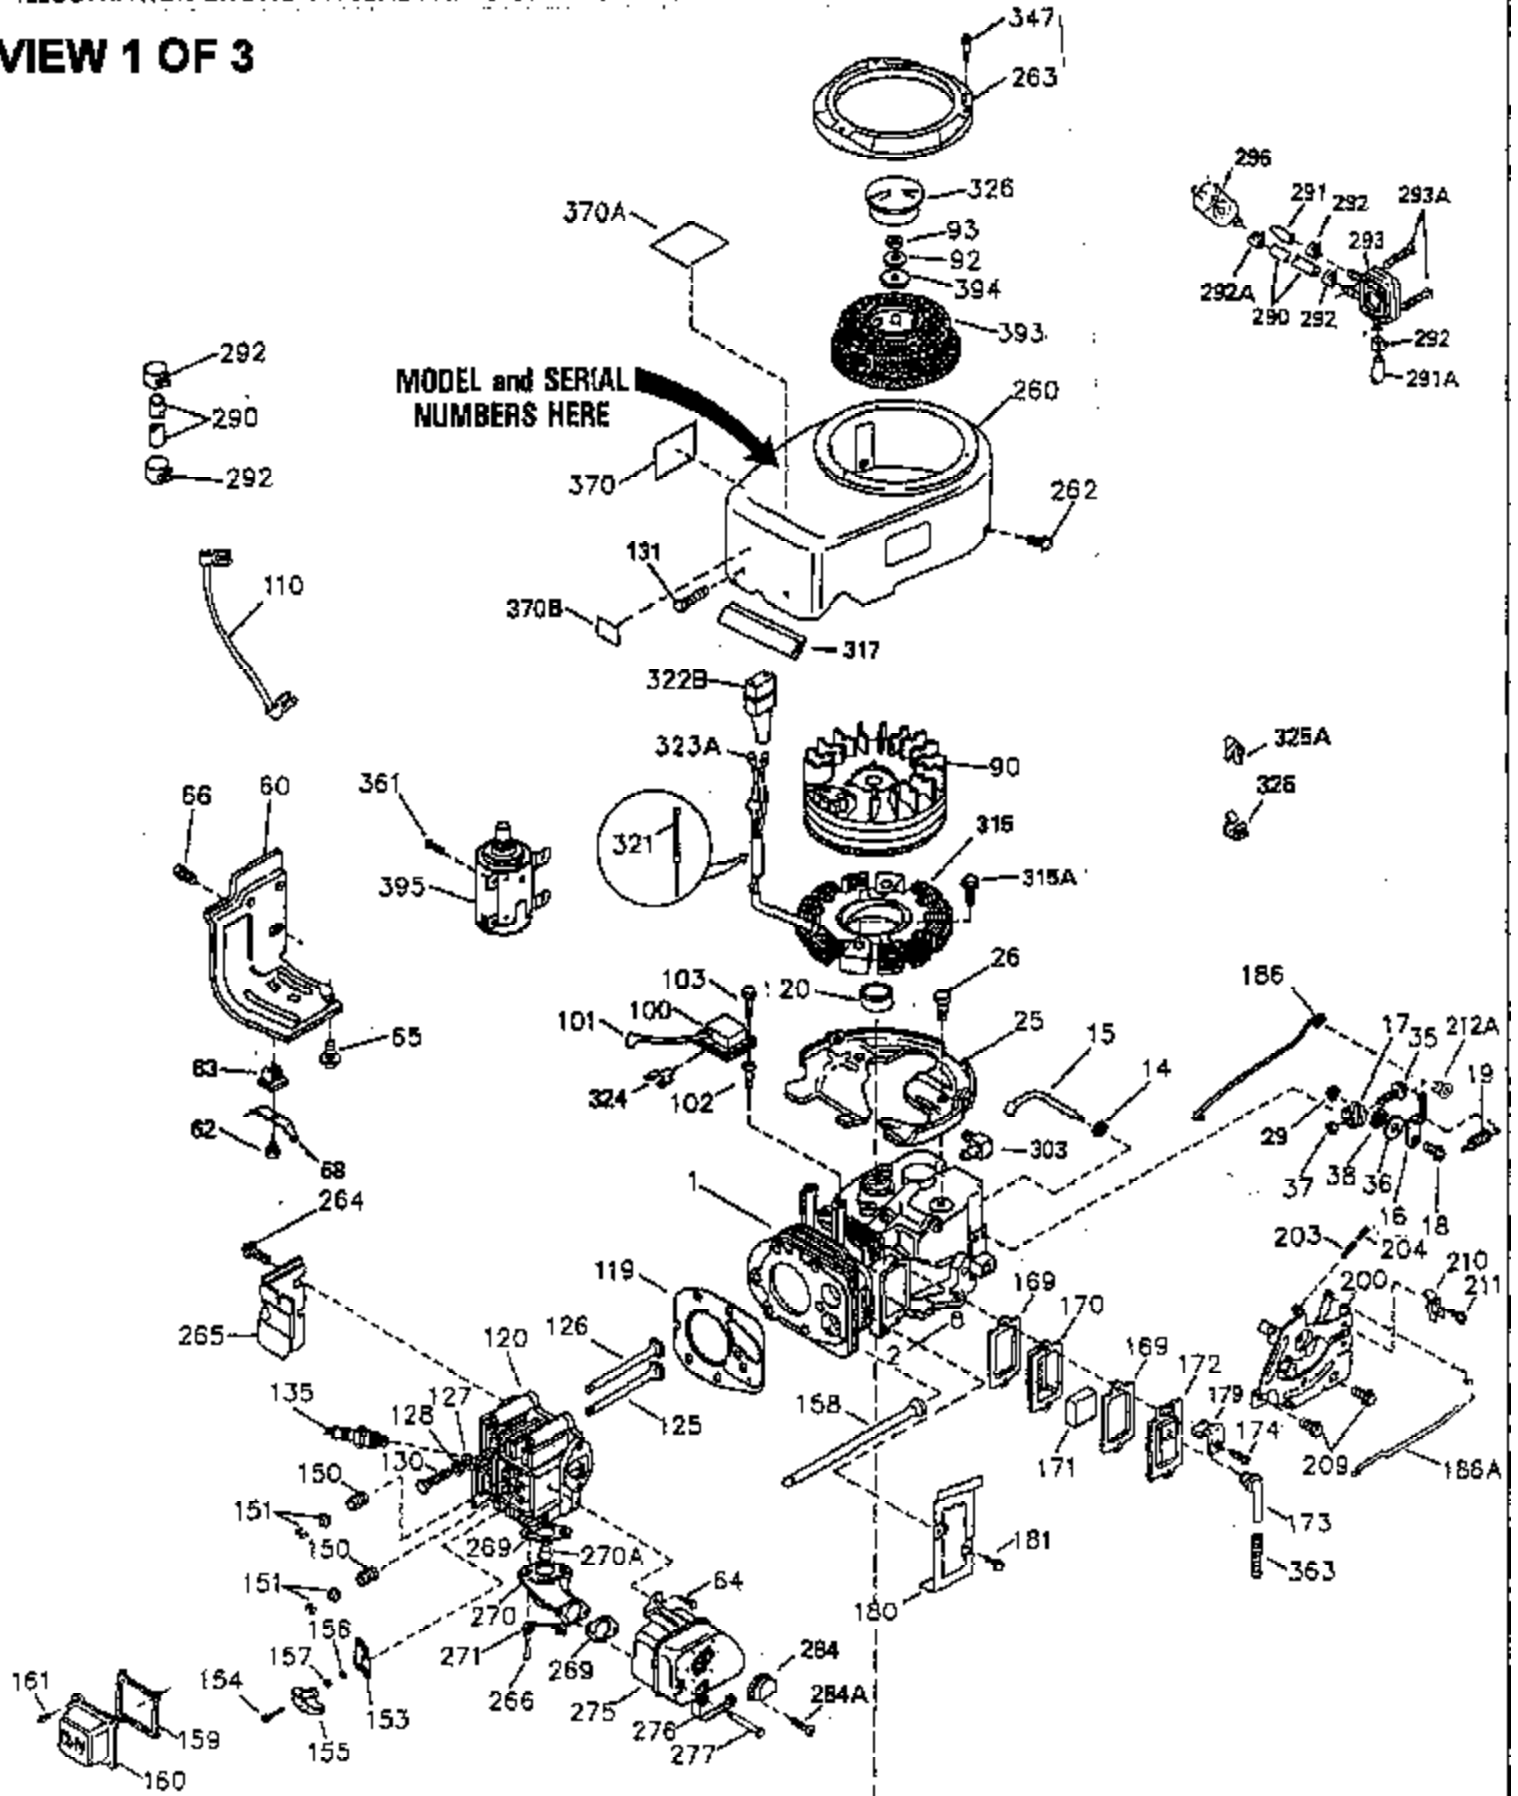

# VIEW 1 OF 3

CONTINUED TO PAGE 3

Ref #	Part Number	Qty	Description
1	35943	1	Cylinder (Incl. 2 & 20)
2	27652	2	Dowel Pin
14	28277	2	Washer
15	35324	1	Governor Rod
16	36284	1	Governor Lever (Incl. 212A)
17	29916	1	Governor Lever Clamp
18	650548	1	Screw, 8-32 x 5/16"
19	35945	1	Extension Spring
20	35319	1	Oil Seal
25	35326	1	Blower Housing Baffle
26	650561	2	Screw, 1/4-20 x 5/8"
28	30322	1	Lock Nut, 8-32
35	29826	1	Screw, 10-32 x 3/4"
36	29918	1	Lock Washer
37	29216	1	Lock Nut, 10-32
38	29642	1	Retaining Ring
60	35316A	1	Blower Housing Extension
64	30063	1	Screw, Torx T-30, 1/4-20 x 1/2"
65	650128	1	Screw, 10-24 x 1/2"
90	611093	1	Flywheel (W/Ring Gear)
92	650880	1	Lock Washer
93	650881	1	Flywheel Nut
100	35135	1	Solid State Ignition
101	610118	1	Spark Plug Cover
102	650872	2	Solid State Mounting Stud
103	650814	2	Screw, Torx T-15, 10-24 x 1"
110	35195A	1	Ground Wire
119	35946	1	* Cylinder Head Gasket
120	35948	1	Cylinder Head
125	35308	1	Exhaust Valve (Std.)
125	35433	1	Exhaust Valve (1/32" OS)
126	35309	1	Intake Valve (Std.)
126	35432	1	Intake Valve (1/32" OS)
127	650691	6	Washer
128	650690	6	Belleville Washer
130	650946	6	Screw, 5/16-18 x 2-45/64"
135	34645	1	Resistor Spark Plug (RN4C)
150	33507	2	Valve Spring
151	33508	2	Valve Spring Keeper
153	35949	1	Push Rod Guide
154	650945	1	Rocker Arm Stud
155	35950	1	Rocker Arm
156	650890	2	Lock Washer
157	650947	1	Lock Nut, 5/16-24
158	35951	2	Push Rod
159	35952	1	* Rocker Arm Cover Gasket
160	35953A	1	Rocker Arm Housing
161	30063	4	Screw, Torx T-30, 1/4-20 x 1/2"
169	27896A	2	* Valve Cover Gasket
170	28423	1	Breather Body
171	28424	1	Breather Element
172	28425	1	Valve Cover
173	35350	1	Breather Tube
174	650128	2	Screw, 10-24 x 1/2"
179	30593	1	Retainer Clip
180	35954	1	Blower Housing Extension
181	30200	2	Screw, 10-24 x 9/16"
186A	35957	1	Choke Link