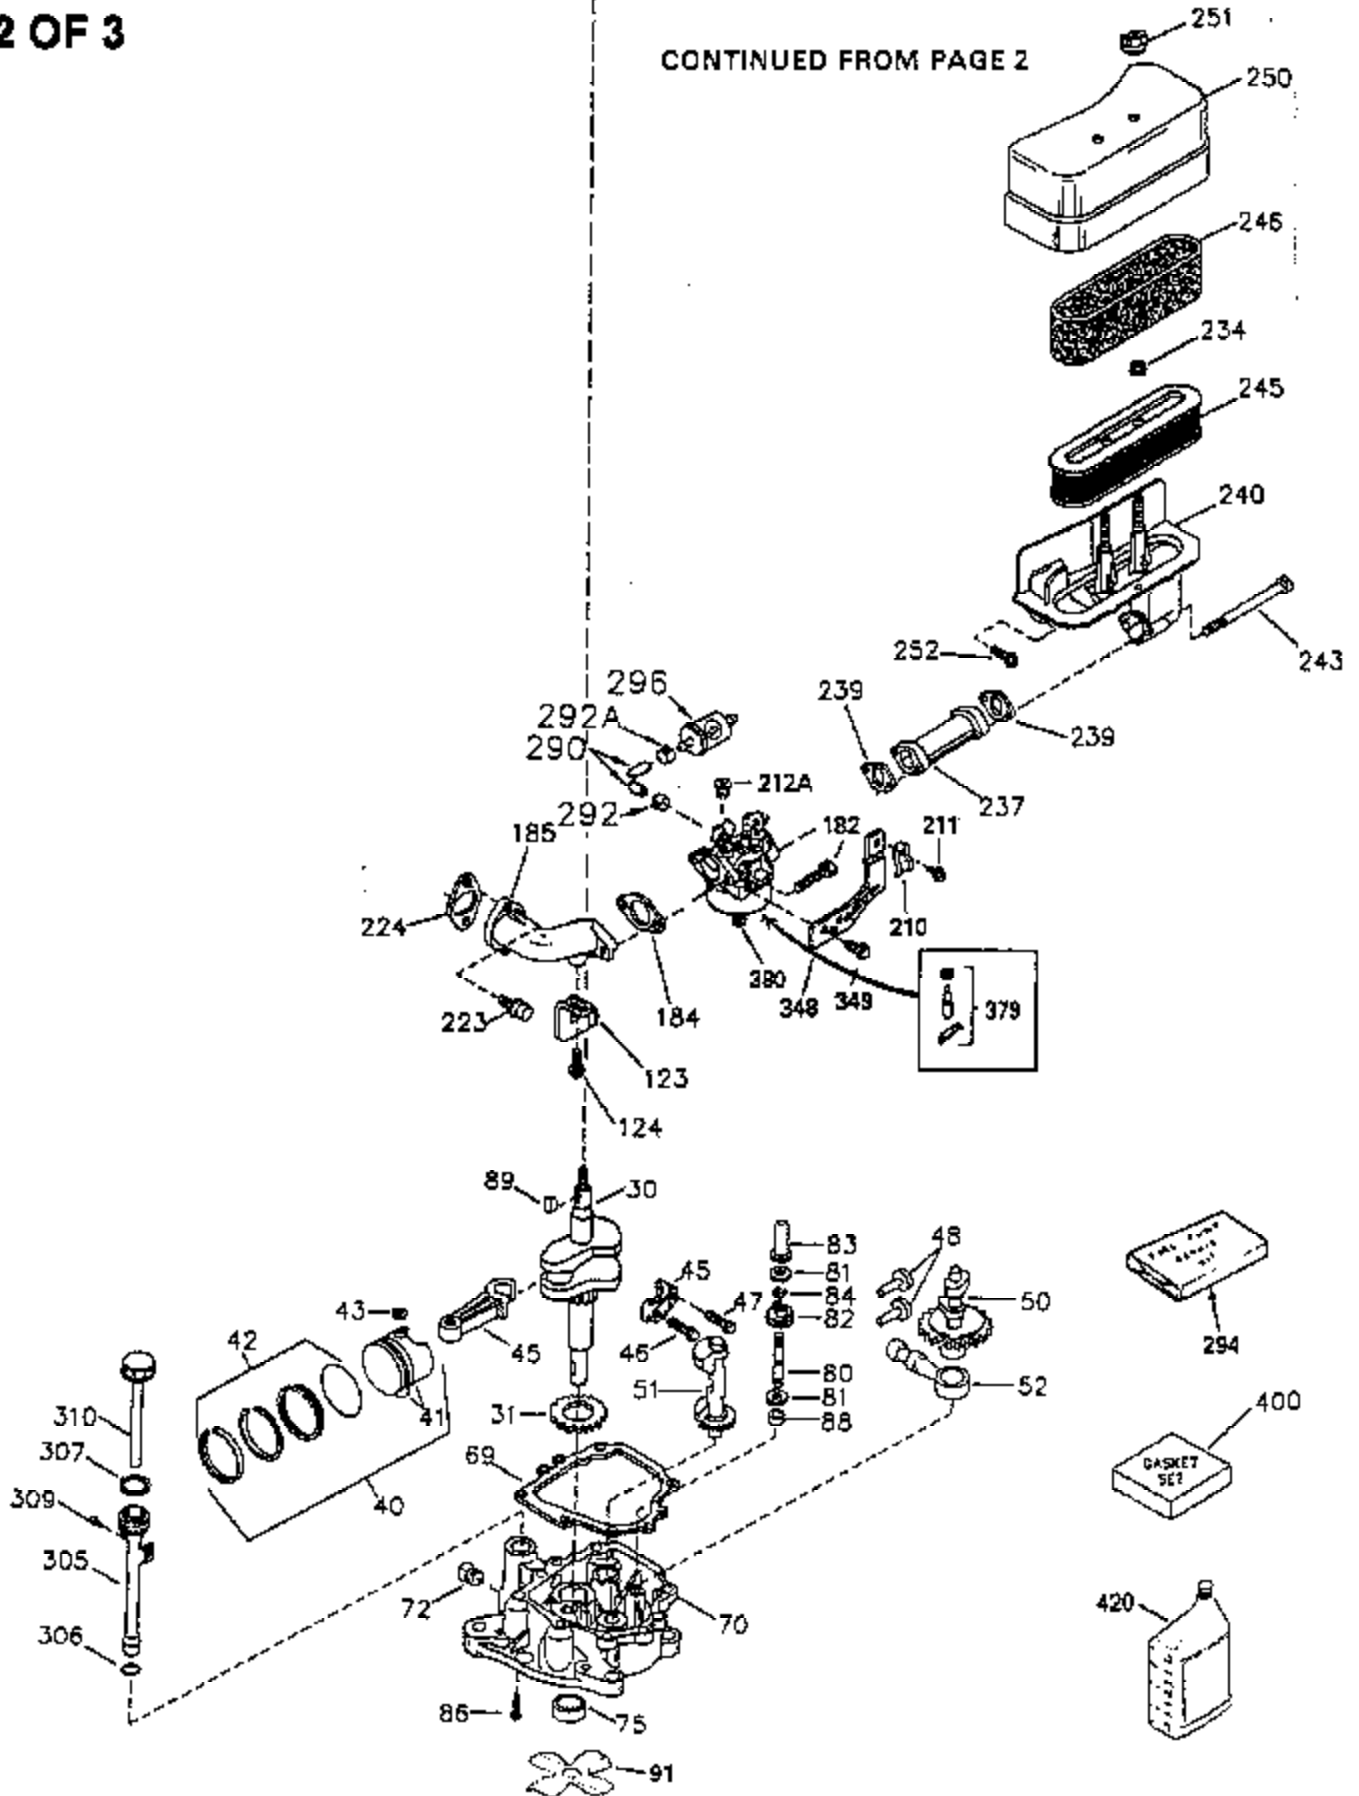

ILLUSTRATION SHOWS TYPICAL PARTS ONLY. ORDER BY PART NUMBER. PARTS NOT LISTED ARE SUPPLIED BY DEM.

VIEW 2 OF 3

CONTINUED FROM PAGE 2

Ref #	Part Number	Qty	Description
28	30322	1	Lock Nut, 8-32
30	35335A	1	Crankshaft
31	35327	1	Counterbalance Gear
40	35776	1	Piston, Pin & Ring Set (Std.)
40	35777	1	Piston, Pin & Ring Set (.010" OS)
40	35778	1	Piston, Pin & Ring Set (.020" OS)
41	35773	1	Piston & Pin Ass'y. (Std.) (Incl. 43)
41	35774	1	Piston & Pin Ass'y. (.010" OS) (Incl. 43)
41	35775	1	Piston & Pin Ass'y. (.020" OS) (Incl. 43)
42	35779	1	Ring Set (Std.)
42	35780	1	Ring Set (.010" OS)
42	35781	1	Ring Set (.020" OS)
43	35772	2	Piston Pin Retaining Ring
45	35330A	1	Connecting Rod Ass'y. (Incl. 46 & 47)
46	650908	1	Connecting Rod Bolt
47	650882	1	Connecting Rod Bolt
48	35313	2	Valve Lifter
50	35939	1	Camshaft (MCR)
51	35315A	1	Counterbalance Weight
52	31356	1	Oil Pump Ass'y.
69	35317	1	* Mounting Flange Gasket
70	35711A	1	Mounting Flange (Incl. 72, 75 & 80)
72	31927	1	Oil Drain Plug
75	35319	1	Oil Seal
80	35712	1	Governor Shaft
81	35479	2	Washer
82	35321	1	Governor Gear Ass'y.
83	35322	1	Governor Spool
84	29193	1	Retaining Ring
86	650833	7	Screw, 1/4-20 x 1-3/16"
88	31707A	1	Spacer
89	32589	1	Flywheel Key
123	35288	1	Intake Pipe Brace
124	650738	2	Screw, 1/4-20 x 5/8"
182	650517	2	Screw, 1/4-20 x 27/32"
184	33263	1	* Carburetor To Intake Pipe Gasket
185	35955	1	Intake Pipe
210	27793	1	Conduit Clip
211	28942	1	Screw, 10-32 x 3/8"
212A	36288	2	Bushing
223	650971	2	Screw, Torx T-30, 5/16-18 x 7/8"
224	35958	1	* Intake Pipe Gasket
234	650825	2	Nut & Lock Washer, 1/4-20
237	35286	1	Air Cleaner Adapter
238	650875	2	Screw, 10-32 x 5-1/4"
239	33629	2	* Air Cleaner Gasket
240	35960	1	Air Cleaner Body (Incl. 239)
245A	35404	1	Air Cleaner Filter
245	35403	1	Air Cleaner Filter (Incl. 234)
250	35961	1	Air Cleaner Cover
251	650886	2	Wing Nut, 1/4-20
261	30063	2	Screw, Torx T-30, 1/4-20 x 1/2"
264A	30063	1	Screw, Torx T-30, 1/4-20 x 1/2"
290	29774	1	Fuel Line
292	26460	2	Fuel Line Clamp
296	34279B	1	Fuel Filter (Incl. 292)
305	35574	1	Oil Fill Tube
307	35499	1	"O" Ring