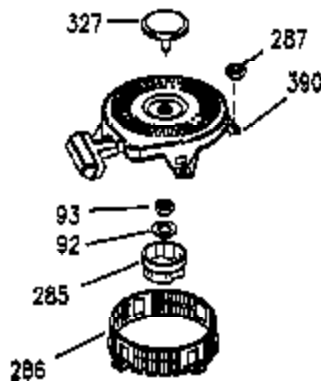

Ref #	Part Number	Qty	Description
64	650990	1	Screw, 5/16-18 x 15/32"
92	650880	1	Lock Washer
93	650881	1	Flywheel Nut
260	36234	1	Blower Housing
262	29747B	2	Screw, Torx T-40, 5/16-24 x 21/32"
285	35985A	1	Starter Cup
286	35446	1	Starter Screen
287	29752	4	Nut & Lock Washer, 1/4-28
308A	35437	1	Fill Tube Clip
314	650873	2	Screw, 1/4-20 x 3/4"
315	611113	1	Alternator Coil (3 Amp)(Incl. 321,322 & 323)
321	611161	1	Diode
322	610921	1	Connector Body
323	610922	2	Terminal
327	35392	1	Starter Plug
370B	35274	1	Instruction Decal
390	590671	1	Rewind Starter