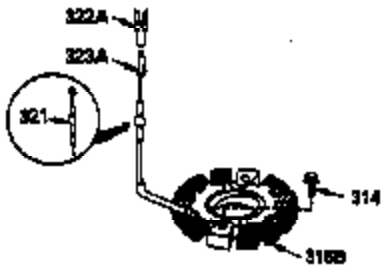

Ref #	Part Number	Qty	Description
64	650990	1	Screw, 5/16-18 x 15/32"
92	650880	1	Lock Washer
93	650881	1	Flywheel Nut
260	36234	1	Blower Housing
262	29747B	2	Screw, Torx T-40, 5/16-24 x 21/32"
285	35985A	1	Starter Cup
286	35446	1	Starter Screen
287	29752	4	Nut & Lock Washer, 1/4-28
308A	35437	1	Fill Tube Clip
314	650873	2	Screw, 1/4-20 x 3/4"
315	611113	1	Alternator Coil (3 Amp)(Incl. 321,322 & 323)
321	611161	1	Diode
322	610921	1	Connector Body
323	610922	2	Terminal
327	35392	1	Starter Plug
370B	35274	1	Instruction Decal
390	590671	1	Rewind Starter