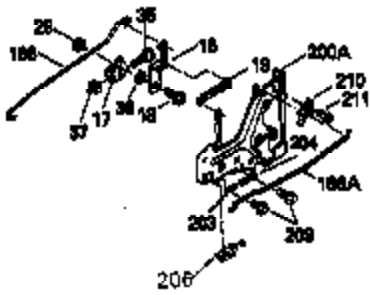

Ref #	Part Number	Qty	Description
64	650990	1	Screw, 5/16-18 x 15/32"
92	650880	1	Lock Washer
93	650881	1	Flywheel Nut
260	36234	1	Blower Housing
262	29747B	2	Screw, Torx T-40, 5/16-24 x 21/32"
285	35985A	1	Starter Cup
286	35446	1	Starter Screen
287	29752	4	Nut & Lock Washer, 1/4-28
308A	35437	1	Fill Tube Clip
314	650873	2	Screw, 1/4-20 x 3/4"
315	611113	1	Alternator Coil (3 Amp)(Incl. 321,322 & 323)
321	611161	1	Diode
322	610921	1	Connector Body
323	610922	2	Terminal
327	35392	1	Starter Plug
370B	35274	1	Instruction Decal
390	590671	1	Rewind Starter