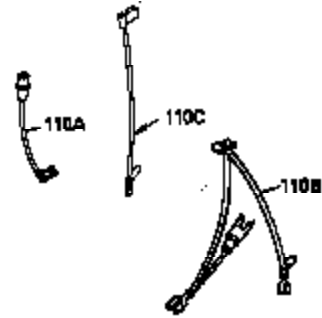

Ref #	Part Number	Qty	Description
64	650990	1	Screw, 5/16-18 x 15/32"
92	650880	1	Lock Washer
93	650881	1	Flywheel Nut
260	36234	1	Blower Housing
262	29747B	2	Screw, Torx T-40, 5/16-24 x 21/32"
285	35985A	1	Starter Cup
286	35446	1	Starter Screen
287	29752	4	Nut & Lock Washer, 1/4-28
308A	35437	1	Fill Tube Clip
314	650873	2	Screw, 1/4-20 x 3/4"
315	611113	1	Alternator Coil (3 Amp)(Incl. 321,322 & 323)
321	611161	1	Diode
322	610921	1	Connector Body
323	610922	2	Terminal
327	35392	1	Starter Plug
370B	35274	1	Instruction Decal
390	590671	1	Rewind Starter