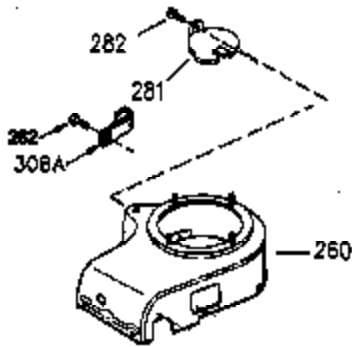

Ref #	Part Number	Qty	Description
64	650990	1	Screw, 5/16-18 x 15/32"
92	650880	1	Lock Washer
93	650881	1	Flywheel Nut
260	36234	1	Blower Housing
262	29747B	2	Screw, Torx T-40, 5/16-24 x 21/32"
285	35985A	1	Starter Cup
286	35446	1	Starter Screen
287	29752	4	Nut & Lock Washer, 1/4-28
308A	35437	1	Fill Tube Clip
314	650873	2	Screw, 1/4-20 x 3/4"
315	611113	1	Alternator Coil (3 Amp)(Incl. 321,322 & 323)
321	611161	1	Diode
322	610921	1	Connector Body
323	610922	2	Terminal
327	35392	1	Starter Plug
370B	35274	1	Instruction Decal
390	590671	1	Rewind Starter