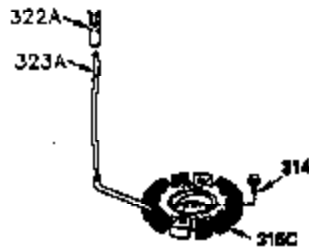

Ref #	Part Number	Qty	Description
64	650990	1	Screw, 5/16-18 x 15/32"
92	650880	1	Lock Washer
93	650881	1	Flywheel Nut
260	36234	1	Blower Housing
262	29747B	2	Screw, Torx T-40, 5/16-24 x 21/32"
285	35985A	1	Starter Cup
286	35446	1	Starter Screen
287	29752	4	Nut & Lock Washer, 1/4-28
308A	35437	1	Fill Tube Clip
314	650873	2	Screw, 1/4-20 x 3/4"
315	611113	1	Alternator Coil (3 Amp)(Incl. 321,322 & 323)
321	611161	1	Diode
322	610921	1	Connector Body
323	610922	2	Terminal
327	35392	1	Starter Plug
370B	35274	1	Instruction Decal
390	590671	1	Rewind Starter