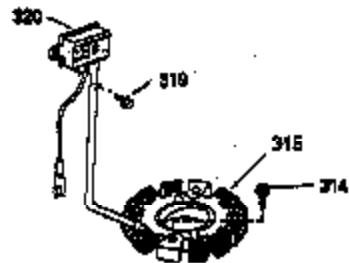

Ref #	Part Number	Qty	Description
64	650990	1	Screw, 5/16-18 x 15/32"
92	650880	1	Lock Washer
93	650881	1	Flywheel Nut
260	36234	1	Blower Housing
262	29747B	2	Screw, Torx T-40, 5/16-24 x 21/32"
285	35985A	1	Starter Cup
286	35446	1	Starter Screen
287	29752	4	Nut & Lock Washer, 1/4-28
308A	35437	1	Fill Tube Clip
314	650873	2	Screw, 1/4-20 x 3/4"
315	611113	1	Alternator Coil (3 Amp)(Incl. 321,322 & 323)
321	611161	1	Diode
322	610921	1	Connector Body
323	610922	2	Terminal
327	35392	1	Starter Plug
370B	35274	1	Instruction Decal
390	590671	1	Rewind Starter