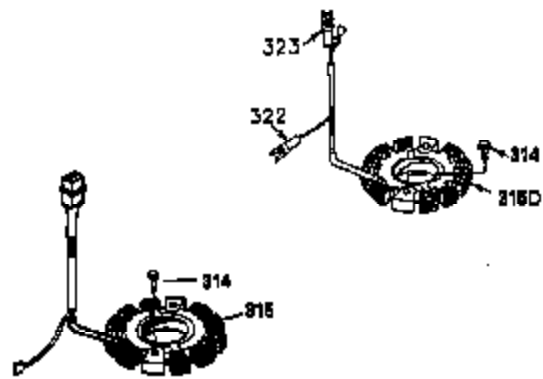

Ref #	Part Number	Qty	Description
64	650990	1	Screw, 5/16-18 x 15/32"
92	650880	1	Lock Washer
93	650881	1	Flywheel Nut
260	36234	1	Blower Housing
262	29747B	2	Screw, Torx T-40, 5/16-24 x 21/32"
285	35985A	1	Starter Cup
286	35446	1	Starter Screen
287	29752	4	Nut & Lock Washer, 1/4-28
308A	35437	1	Fill Tube Clip
314	650873	2	Screw, 1/4-20 x 3/4"
315	611113	1	Alternator Coil (3 Amp)(Incl. 321,322 & 323)
321	611161	1	Diode
322	610921	1	Connector Body
323	610922	2	Terminal
327	35392	1	Starter Plug
370B	35274	1	Instruction Decal
390	590671	1	Rewind Starter