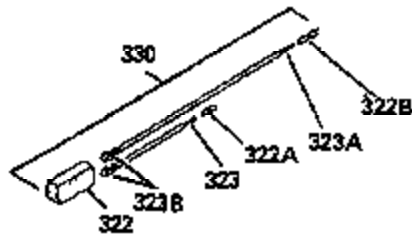

ILLUSTRATION SHOWS TYPICAL PARTS ONLY. ORDER PART NUMBER. PARTS NOT LISTED ARE SUPPLIED BY OEM.

VIEW 3 OF 3

Ref #	Part Number	Qty	Description
16	36284	1	Governor Lever (Incl. 212A)
17	29916	1	Governor Lever Clamp
18	650548	1	Screw, 8-32 x 5/16"
19	35945	1	Extension Spring
28	30322	1	Lock Nut, 8-32
35	29826	1	Screw, 10-32 x 3/4"
36	29918	1	Lock Washer
37	29216	1	Lock Nut, 10-32
92	650880	1	Lock Washer
93	650881	1	Flywheel Nut
186	36285	1	Governor Link
186A	35957	1	Choke Link
200	35956	1	Control Bracket (Incl. 203 & 204)
203	33802	1	Compression Spring
204	650777	1	Screw, 6-32 x 21/32"
209	650902	2	Screw, 10-32 x 7/16"
210	27793	1	Conduit Clip
211	28942	1	Screw, 10-32 x 3/8"
238	650875	2	Screw, 10-32 x 5-1/4"
245A	35404	1	Air Cleaner Filter
260	36252	1	Blower Housing
261	30063	2	Screw, Torx T-30, 1/4-20 x 1/2"
264A	30063	1	Screw, Torx T-30, 1/4-20 x 1/2"
285	35985	1	Starter Cup
286	35446	1	Starter Screen
287	29752	4	Nut & Lock Washer, 1/4-28
298	28763	2	Screw, 10-32 x 35/64"
300	33583B	1	Fuel Tank (Incl. 292 & 301)
301	35355	1	Fuel Cap Ass'y.
308A	35437	1	Fill Tube Clip
314	650873	2	Screw, 1/4-20 x 3/4"
315	611104	1	Alternator Coil (3/5 Split)(Incl.321, 322,323)
321	611161	1	Diode
322	611142	1	Connector Body
323	611118	2	Terminal
327	35392	1	Starter Plug
330	611167	1	Wire Harness
337	36407	1	Deflector
390	590671	1	Rewind Starter