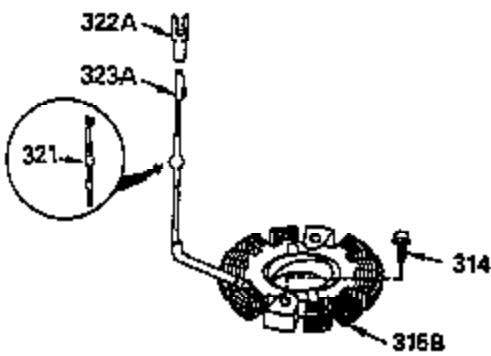

ILLUSTRATION SHOWS TYPICAL PARTS ONLY. ORDER PART NUMBER. PARTS NOT LISTED ARE SUPPLIED BY OEM.

VIEW 3 OF 3

Ref #	Part Number	Qty	Description
16	36284	1	Governor Lever (Incl. 212A)
17	29916	1	Governor Lever Clamp
18	650548	1	Screw, 8-32 x 5/16"
19	35945	1	Extension Spring
28	30322	1	Lock Nut, 8-32
35	29826	1	Screw, 10-32 x 3/4"
36	29918	1	Lock Washer
37	29216	1	Lock Nut, 10-32
92	650880	1	Lock Washer
93	650881	1	Flywheel Nut
186	36285	1	Governor Link
186A	35957	1	Choke Link
200	35956	1	Control Bracket (Incl. 203 & 204)
203	33802	1	Compression Spring
204	650777	1	Screw, 6-32 x 21/32"
209	650902	2	Screw, 10-32 x 7/16"
210	27793	1	Conduit Clip
211	28942	1	Screw, 10-32 x 3/8"
238	650875	2	Screw, 10-32 x 5-1/4"
245A	35404	1	Air Cleaner Filter
260	36252	1	Blower Housing
261	30063	2	Screw, Torx T-30, 1/4-20 x 1/2"
264A	30063	1	Screw, Torx T-30, 1/4-20 x 1/2"
285	35985	1	Starter Cup
286	35446	1	Starter Screen
287	29752	4	Nut & Lock Washer, 1/4-28
298	28763	2	Screw, 10-32 x 35/64"
300	33583B	1	Fuel Tank (Incl. 292 & 301)
301	35355	1	Fuel Cap Ass'y.
308A	35437	1	Fill Tube Clip
314	650873	2	Screw, 1/4-20 x 3/4"
315	611104	1	Alternator Coil (3/5 Split)(Incl.321, 322,323)
321	611161	1	Diode
322	611142	1	Connector Body
323	611118	2	Terminal
327	35392	1	Starter Plug
330	611167	1	Wire Harness
337	36407	1	Deflector
390	590671	1	Rewind Starter