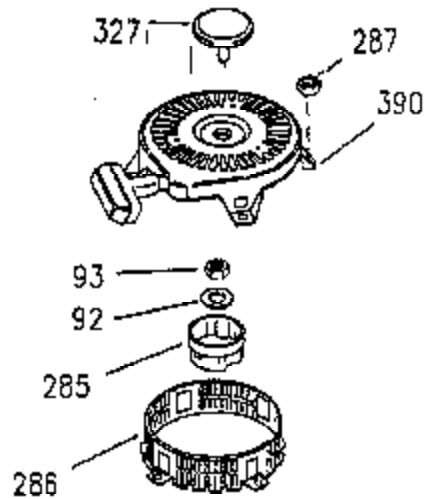

ILLUSTRATION SHOWS TYPICAL PARTS ONLY. ORDER PART NUMBER. PARTS NOT LISTED ARE SUPPLIED BY OEM.

VIEW 3 OF 3

Ref #	Part Number	Qty	Description
16	36284	1	Governor Lever (Incl. 212A)
17	29916	1	Governor Lever Clamp
18	650548	1	Screw, 8-32 x 5/16"
19	35945	1	Extension Spring
28	30322	1	Lock Nut, 8-32
35	29826	1	Screw, 10-32 x 3/4"
36	29918	1	Lock Washer
37	29216	1	Lock Nut, 10-32
92	650880	1	Lock Washer
93	650881	1	Flywheel Nut
186	36285	1	Governor Link
186A	35957	1	Choke Link
200	35956	1	Control Bracket (Incl. 203 & 204)
203	33802	1	Compression Spring
204	650777	1	Screw, 6-32 x 21/32"
209	650902	2	Screw, 10-32 x 7/16"
210	27793	1	Conduit Clip
211	28942	1	Screw, 10-32 x 3/8"
238	650875	2	Screw, 10-32 x 5-1/4"
245A	35404	1	Air Cleaner Filter
260	36252	1	Blower Housing
261	30063	2	Screw, Torx T-30, 1/4-20 x 1/2"
264A	30063	1	Screw, Torx T-30, 1/4-20 x 1/2"
285	35985	1	Starter Cup
286	35446	1	Starter Screen
287	29752	4	Nut & Lock Washer, 1/4-28
298	28763	2	Screw, 10-32 x 35/64"
300	33583B	1	Fuel Tank (Incl. 292 & 301)
301	35355	1	Fuel Cap Ass'y.
308A	35437	1	Fill Tube Clip
314	650873	2	Screw, 1/4-20 x 3/4"
315	611104	1	Alternator Coil (3/5 Split)(Incl.321, 322,323)
321	611161	1	Diode
322	611142	1	Connector Body
323	611118	2	Terminal
327	35392	1	Starter Plug
330	611167	1	Wire Harness
337	36407	1	Deflector
390	590671	1	Rewind Starter