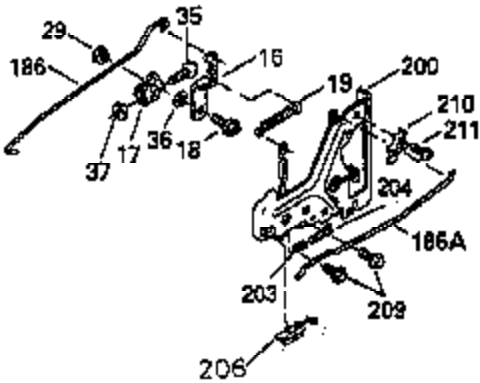

ILLUSTRATION SHOWS TYPICAL PARTS ONLY. ORDER PART NUMBER. PARTS NOT LISTED ARE SUPPLIED BY OEM.

VIEW 3 OF 3

Ref #	Part Number	Qty	Description
16	36284	1	Governor Lever (Incl. 212A)
17	29916	1	Governor Lever Clamp
18	650548	1	Screw, 8-32 x 5/16"
19	35945	1	Extension Spring
28	30322	1	Lock Nut, 8-32
35	29826	1	Screw, 10-32 x 3/4"
36	29918	1	Lock Washer
37	29216	1	Lock Nut, 10-32
92	650880	1	Lock Washer
93	650881	1	Flywheel Nut
186	36285	1	Governor Link
186A	35957	1	Choke Link
200	35956	1	Control Bracket (Incl. 203 & 204)
203	33802	1	Compression Spring
204	650777	1	Screw, 6-32 x 21/32"
209	650902	2	Screw, 10-32 x 7/16"
210	27793	1	Conduit Clip
211	28942	1	Screw, 10-32 x 3/8"
238	650875	2	Screw, 10-32 x 5-1/4"
245A	35404	1	Air Cleaner Filter
260	36252	1	Blower Housing
261	30063	2	Screw, Torx T-30, 1/4-20 x 1/2"
264A	30063	1	Screw, Torx T-30, 1/4-20 x 1/2"
285	35985	1	Starter Cup
286	35446	1	Starter Screen
287	29752	4	Nut & Lock Washer, 1/4-28
298	28763	2	Screw, 10-32 x 35/64"
300	33583B	1	Fuel Tank (Incl. 292 & 301)
301	35355	1	Fuel Cap Ass'y.
308A	35437	1	Fill Tube Clip
314	650873	2	Screw, 1/4-20 x 3/4"
315	611104	1	Alternator Coil (3/5 Split)(Incl.321, 322,323)
321	611161	1	Diode
322	611142	1	Connector Body
323	611118	2	Terminal
327	35392	1	Starter Plug
330	611167	1	Wire Harness
337	36407	1	Deflector
390	590671	1	Rewind Starter