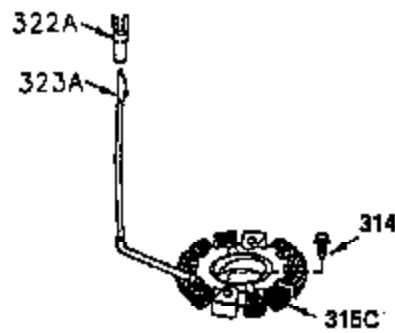

ILLUSTRATION SHOWS TYPICAL PARTS ONLY. ORDER PART NUMBER. PARTS NOT LISTED ARE SUPPLIED BY OEM.

VIEW 3 OF 3

Ref #	Part Number	Qty	Description
16	36284	1	Governor Lever (Incl. 212A)
17	29916	1	Governor Lever Clamp
18	650548	1	Screw, 8-32 x 5/16"
19	35945	1	Extension Spring
28	30322	1	Lock Nut, 8-32
35	29826	1	Screw, 10-32 x 3/4"
36	29918	1	Lock Washer
37	29216	1	Lock Nut, 10-32
92	650880	1	Lock Washer
93	650881	1	Flywheel Nut
186	36285	1	Governor Link
186A	35957	1	Choke Link
200	35956	1	Control Bracket (Incl. 203 & 204)
203	33802	1	Compression Spring
204	650777	1	Screw, 6-32 x 21/32"
209	650902	2	Screw, 10-32 x 7/16"
210	27793	1	Conduit Clip
211	28942	1	Screw, 10-32 x 3/8"
238	650875	2	Screw, 10-32 x 5-1/4"
245A	35404	1	Air Cleaner Filter
260	36252	1	Blower Housing
261	30063	2	Screw, Torx T-30, 1/4-20 x 1/2"
264A	30063	1	Screw, Torx T-30, 1/4-20 x 1/2"
285	35985	1	Starter Cup
286	35446	1	Starter Screen
287	29752	4	Nut & Lock Washer, 1/4-28
298	28763	2	Screw, 10-32 x 35/64"
300	33583B	1	Fuel Tank (Incl. 292 & 301)
301	35355	1	Fuel Cap Ass'y.
308A	35437	1	Fill Tube Clip
314	650873	2	Screw, 1/4-20 x 3/4"
315	611104	1	Alternator Coil (3/5 Split)(Incl.321, 322,323)
321	611161	1	Diode
322	611142	1	Connector Body
323	611118	2	Terminal
327	35392	1	Starter Plug
330	611167	1	Wire Harness
337	36407	1	Deflector
390	590671	1	Rewind Starter