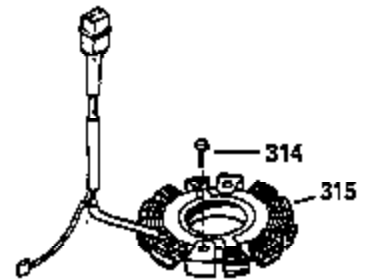

ILLUSTRATION SHOWS TYPICAL PARTS ONLY. ORDER PART NUMBER. PARTS NOT LISTED ARE SUPPLIED BY OEM.

VIEW 3 OF 3

Ref #	Part Number	Qty	Description
16	36284	1	Governor Lever (Incl. 212A)
17	29916	1	Governor Lever Clamp
18	650548	1	Screw, 8-32 x 5/16"
19	35945	1	Extension Spring
28	30322	1	Lock Nut, 8-32
35	29826	1	Screw, 10-32 x 3/4"
36	29918	1	Lock Washer
37	29216	1	Lock Nut, 10-32
92	650880	1	Lock Washer
93	650881	1	Flywheel Nut
186	36285	1	Governor Link
186A	35957	1	Choke Link
200	35956	1	Control Bracket (Incl. 203 & 204)
203	33802	1	Compression Spring
204	650777	1	Screw, 6-32 x 21/32"
209	650902	2	Screw, 10-32 x 7/16"
210	27793	1	Conduit Clip
211	28942	1	Screw, 10-32 x 3/8"
238	650875	2	Screw, 10-32 x 5-1/4"
245A	35404	1	Air Cleaner Filter
260	36252	1	Blower Housing
261	30063	2	Screw, Torx T-30, 1/4-20 x 1/2"
264A	30063	1	Screw, Torx T-30, 1/4-20 x 1/2"
285	35985	1	Starter Cup
286	35446	1	Starter Screen
287	29752	4	Nut & Lock Washer, 1/4-28
298	28763	2	Screw, 10-32 x 35/64"
300	33583B	1	Fuel Tank (Incl. 292 & 301)
301	35355	1	Fuel Cap Ass'y.
308A	35437	1	Fill Tube Clip
314	650873	2	Screw, 1/4-20 x 3/4"
315	611104	1	Alternator Coil (3/5 Split)(Incl.321, 322,323)
321	611161	1	Diode
322	611142	1	Connector Body
323	611118	2	Terminal
327	35392	1	Starter Plug
330	611167	1	Wire Harness
337	36407	1	Deflector
390	590671	1	Rewind Starter