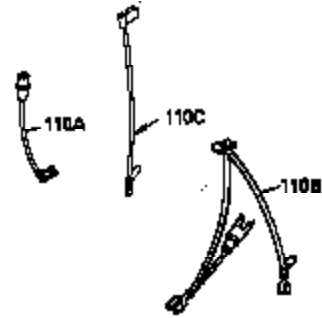

Ref #	Part Number	Qty	Description
64	30063	1	Screw, Torx T-30, 1/4-20 x 1/2"
92	650880	1	Lock Washer
93	650881	1	Flywheel Nut
260	36252	1	Blower Housing
262	29747B	2	Screw, Torx T-40, 5/16-24 x 21/32"
285	35985A	1	Starter Cup
286	35446	1	Starter Screen
287	29752	4	Nut & Lock Washer, 1/4-28
308A	35437	1	Fill Tube Clip
314	650873	2	Screw, 1/4-20 x 3/4"
315	611104	1	Alternator Coil (3/5 Split)(Incl.321, 322,323)
321	611161	1	Diode
322	611142	1	Connector Body
323	611118	2	Terminal
327	35392	1	Starter Plug
330	611167	1	Wire Harness
370B	35274	1	Instruction Decal
390	590671	1	Rewind Starter