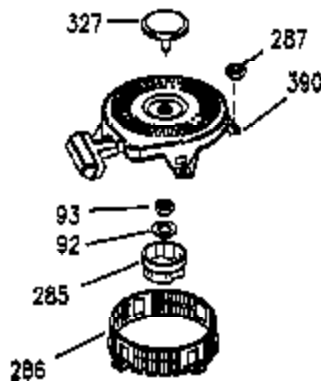

Ref #	Part Number	Qty	Description
64	30063	1	Screw, Torx T-30, 1/4-20 x 1/2"
92	650880	1	Lock Washer
93	650881	1	Flywheel Nut
260	36252	1	Blower Housing
262	29747B	2	Screw, Torx T-40, 5/16-24 x 21/32"
285	35985A	1	Starter Cup
286	35446	1	Starter Screen
287	29752	4	Nut & Lock Washer, 1/4-28
308A	35437	1	Fill Tube Clip
314	650873	2	Screw, 1/4-20 x 3/4"
315	611104	1	Alternator Coil (3/5 Split)(Incl.321, 322,323)
321	611161	1	Diode
322	611142	1	Connector Body
323	611118	2	Terminal
327	35392	1	Starter Plug
330	611167	1	Wire Harness
370B	35274	1	Instruction Decal
390	590671	1	Rewind Starter