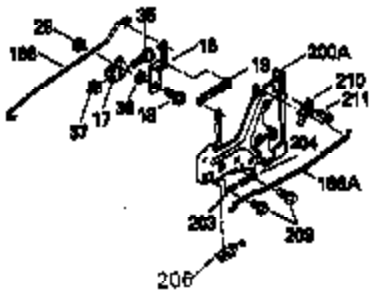

Ref #	Part Number	Qty	Description
64	30063	1	Screw, Torx T-30, 1/4-20 x 1/2"
92	650880	1	Lock Washer
93	650881	1	Flywheel Nut
260	36252	1	Blower Housing
262	29747B	2	Screw, Torx T-40, 5/16-24 x 21/32"
285	35985A	1	Starter Cup
286	35446	1	Starter Screen
287	29752	4	Nut & Lock Washer, 1/4-28
308A	35437	1	Fill Tube Clip
314	650873	2	Screw, 1/4-20 x 3/4"
315	611104	1	Alternator Coil (3/5 Split)(Incl.321, 322,323)
321	611161	1	Diode
322	611142	1	Connector Body
323	611118	2	Terminal
327	35392	1	Starter Plug
330	611167	1	Wire Harness
370B	35274	1	Instruction Decal
390	590671	1	Rewind Starter