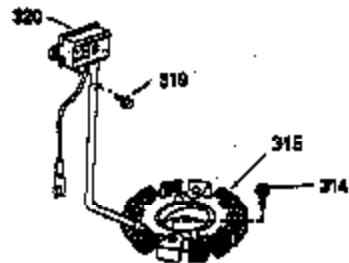

Ref #	Part Number	Qty	Description
64	30063	1	Screw, Torx T-30, 1/4-20 x 1/2"
92	650880	1	Lock Washer
93	650881	1	Flywheel Nut
260	36252	1	Blower Housing
262	29747B	2	Screw, Torx T-40, 5/16-24 x 21/32"
285	35985A	1	Starter Cup
286	35446	1	Starter Screen
287	29752	4	Nut & Lock Washer, 1/4-28
308A	35437	1	Fill Tube Clip
314	650873	2	Screw, 1/4-20 x 3/4"
315	611104	1	Alternator Coil (3/5 Split)(Incl.321, 322,323)
321	611161	1	Diode
322	611142	1	Connector Body
323	611118	2	Terminal
327	35392	1	Starter Plug
330	611167	1	Wire Harness
370B	35274	1	Instruction Decal
390	590671	1	Rewind Starter