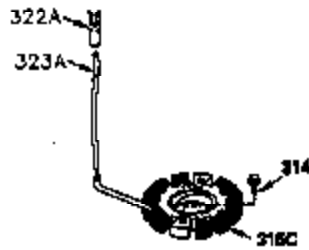

Ref #	Part Number	Qty	Description
64	30063	1	Screw, Torx T-30, 1/4-20 x 1/2"
92	650880	1	Lock Washer
93	650881	1	Flywheel Nut
260	36252	1	Blower Housing
262	29747B	2	Screw, Torx T-40, 5/16-24 x 21/32"
285	35985A	1	Starter Cup
286	35446	1	Starter Screen
287	29752	4	Nut & Lock Washer, 1/4-28
308A	35437	1	Fill Tube Clip
314	650873	2	Screw, 1/4-20 x 3/4"
315	611104	1	Alternator Coil (3/5 Split)(Incl.321, 322,323)
321	611161	1	Diode
322	611142	1	Connector Body
323	611118	2	Terminal
327	35392	1	Starter Plug
330	611167	1	Wire Harness
370B	35274	1	Instruction Decal
390	590671	1	Rewind Starter