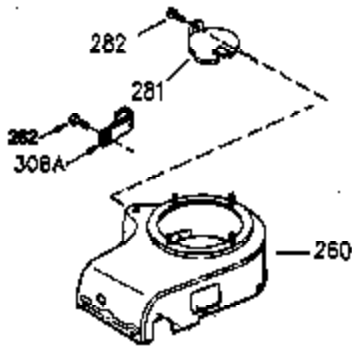

Ref #	Part Number	Qty	Description
64	30063	1	Screw, Torx T-30, 1/4-20 x 1/2"
92	650880	1	Lock Washer
93	650881	1	Flywheel Nut
260	36252	1	Blower Housing
262	29747B	2	Screw, Torx T-40, 5/16-24 x 21/32"
285	35985A	1	Starter Cup
286	35446	1	Starter Screen
287	29752	4	Nut & Lock Washer, 1/4-28
308A	35437	1	Fill Tube Clip
314	650873	2	Screw, 1/4-20 x 3/4"
315	611104	1	Alternator Coil (3/5 Split)(Incl.321, 322,323)
321	611161	1	Diode
322	611142	1	Connector Body
323	611118	2	Terminal
327	35392	1	Starter Plug
330	611167	1	Wire Harness
370B	35274	1	Instruction Decal
390	590671	1	Rewind Starter