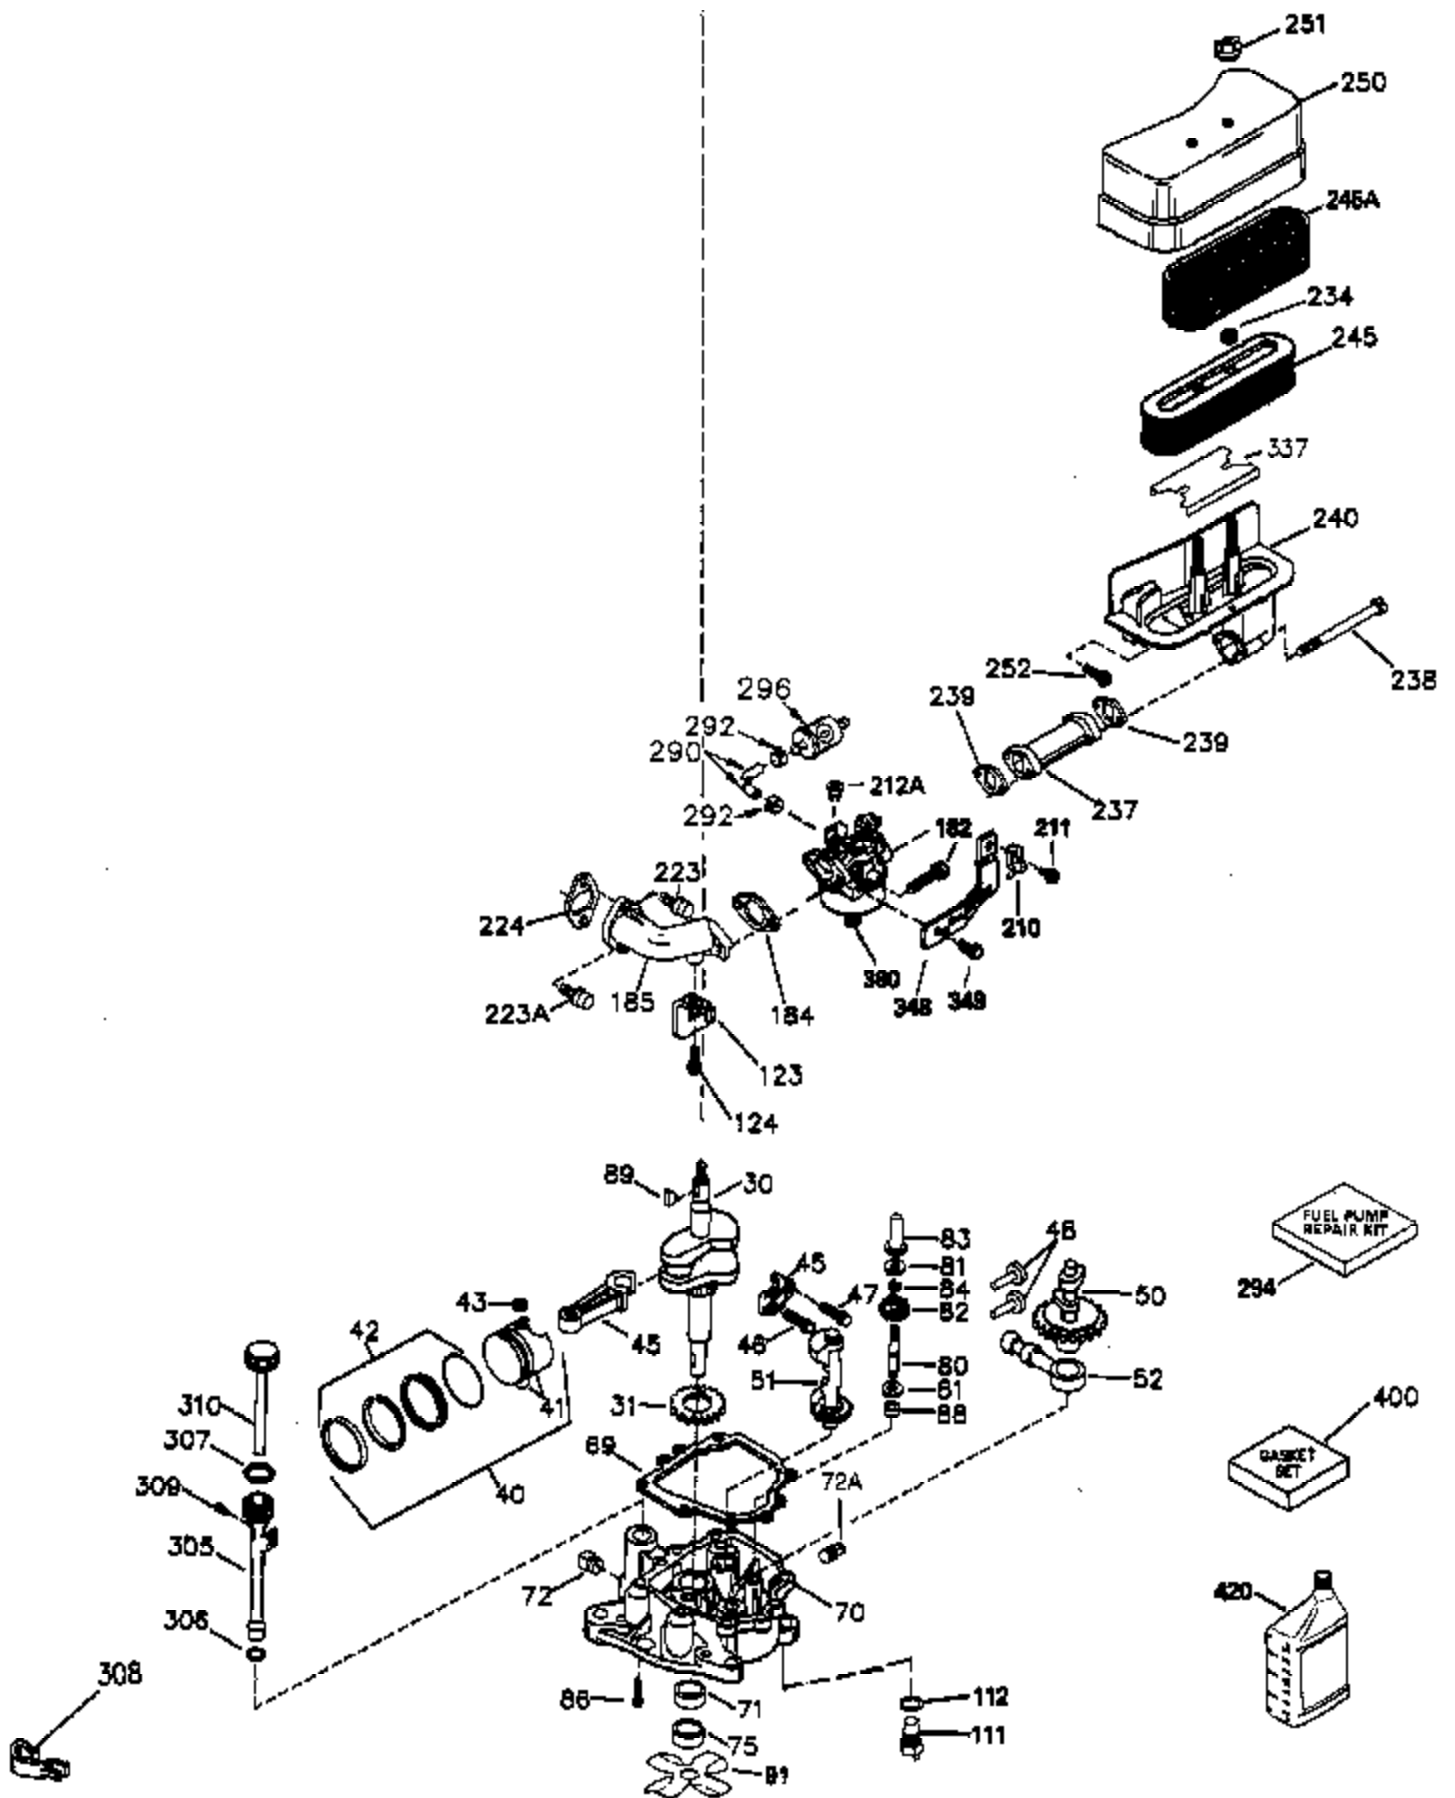

Ref #	Part Number	Qty	Description
30	35336B	1	Crankshaft
31	35327	1	Counterbalance Gear
40	35776	1	Piston, Pin & Ring Set (Std.)
40	35777	1	Piston, Pin & Ring Set (.010" OS)
40	35778	1	Piston, Pin & Ring Set (.020" OS)
41	35773	1	Piston & Pin Ass'y. (Std.) (Incl. 43)
41	35774	1	Piston & Pin Ass'y. (.010" OS) (Incl. 43)
41	35775	1	Piston & Pin Ass'y. (.020" OS) (Incl. 43)
42	35779	1	Ring Set (Std.)
42	35780	1	Ring Set (.010" OS)
42	35781	1	Ring Set (.020" OS)
43	35772	2	Piston Pin Retaining Ring
45	35330A	1	Connecting Rod Ass'y. (Incl. 46 & 47)
46	650908	1	Connecting Rod Bolt
47	650882	1	Connecting Rod Bolt
48	35313	2	Valve Lifter
50	35939	1	Camshaft (MCR)
51	35315A	1	Counterbalance Weight
52	31356	1	Oil Pump Ass'y.
64	30063	1	Screw, Torx T-30, 1/4-20 x 1/2"
69	35317	1	* Mounting Flange Gasket
70	35711A	1	Mounting Flange (Incl. 72, 75 & 80)
72	31927	1	Oil Drain Plug
75	35319	1	Oil Seal
80	35712	1	Governor Shaft
81	35479	2	Washer
82	35321	1	Governor Gear Ass'y.
83	35322	1	Governor Spool
84	29193	1	Retaining Ring
86	650833	7	Screw, 1/4-20 x 1-3/16"
88	31707A	1	Spacer
89	32589	1	Flywheel Key
123	35288	1	Intake Pipe Brace
124	650738	2	Screw, 1/4-20 x 5/8"
182	650517	2	Screw, 1/4-20 x 27/32"
184	33263	1	* Carburetor To Intake Pipe Gasket
185	35955	1	Intake Pipe
210	27793	1	Conduit Clip
211	28942	1	Screw, 10-32 x 3/8"
212A	36288	2	Bushing
223	650971	2	Screw, Torx T-30, 5/16-18 x 7/8"
224	35958	1	* Intake Pipe Gasket
234	650825	2	Nut & Lock Washer, 1/4-20
237	35286	1	Air Cleaner Adapter
238	650875	2	Screw, 10-32 x 5-1/4"
239	33629	2	* Air Cleaner Gasket
240	35960	1	Air Cleaner Body (Incl. 239)
245	35403	1	Air Cleaner Filter (Incl. 234)
250	35961	1	Air Cleaner Cover
251	650886	2	Wing Nut, 1/4-20
290	30705	1	Fuel Line
292	26460	2	Fuel Line Clamp
305	35574	1	Oil Fill Tube
307	35499	1	"O" Ring
310	35576	1	Dipstick
330	611167	1	Wire Harness
337	36407	1	Deflector
370B	35274	1	Instruction Decal