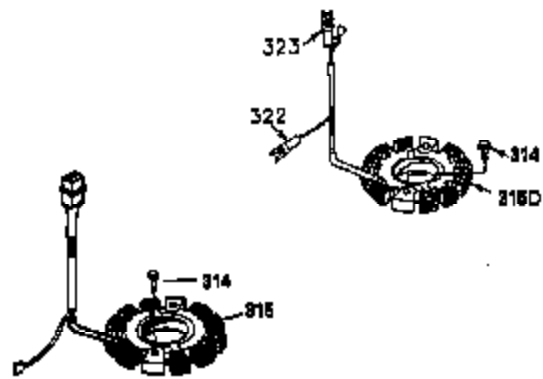

Ref #	Part Number	Qty	Description
64	30063	1	Screw, Torx T-30, 1/4-20 x 1/2"
92	650880	1	Lock Washer
93	650881	1	Flywheel Nut
260	36252	1	Blower Housing
262	29747B	2	Screw, Torx T-40, 5/16-24 x 21/32"
285	35985A	1	Starter Cup
286	35446	1	Starter Screen
287	29752	4	Nut & Lock Washer, 1/4-28
308A	35437	1	Fill Tube Clip
314	650873	2	Screw, 1/4-20 x 3/4"
315	611104	1	Alternator Coil (3/5 Split)(Incl.321, 322,323)
321	611161	1	Diode
322	611142	1	Connector Body
323	611118	2	Terminal
327	35392	1	Starter Plug
330	611167	1	Wire Harness
370B	35274	1	Instruction Decal
390	590671	1	Rewind Starter