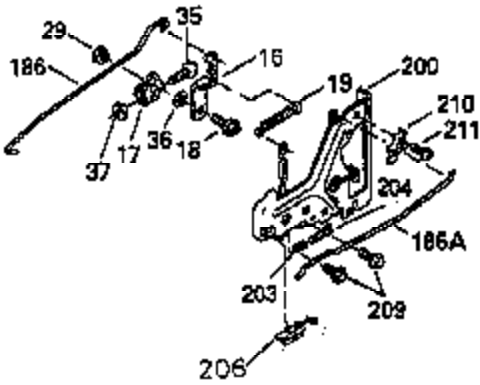

ILLUSTRATION SHOWS TYPICAL PARTS ONLY. ORDER PART NUMBER. PARTS NOT LISTED ARE SUPPLIED BY OEM.

VIEW 3 OF 3

Ref #	Part Number	Qty	Description
16	36284	1	Governor Lever (Incl. 212A)
17	29916	1	Governor Lever Clamp
18	650548	1	Screw, 8-32 x 5/16"
19	35945	1	Extension Spring
28	30322	1	Lock Nut, 8-32
35	29826	1	Screw, 10-32 x 3/4"
36	29918	1	Lock Washer
37	29216	1	Lock Nut, 10-32
92	650880	1	Lock Washer
93	650881	1	Flywheel Nut
186	36285	1	Governor Link
200	36233	1	Control Bracket (Incl. 203 & 204)
203	36482	1	Compression Spring
204	650777	1	Screw, 6-32 x 21/32"
209	650902	2	Screw, 10-32 x 7/16"
210	27793	2	Conduit Clip
211	28942	2	Screw, 10-32 x 3/8"
238	650875	2	Screw, 10-32 x 5-1/4"
245A	35404	1	Air Cleaner Filter
260	35964	1	Blower Housing
261	30063	2	Screw, Torx T-30, 1/4-20 x 1/2"
264A	30063	1	Screw, Torx T-30, 1/4-20 x 1/2"
286	35962	1	Cup & Screen
308A	35437	1	Fill Tube Clip
308	33997	1	Fill Tube Clip
314	650873	2	Screw, 1/4-20 x 3/4"
315	611104	1	Alternator Coil (3/5 Split)(Incl.321, 322,323)
321	611161	1	Diode
322	611142	1	Connector Body
323	611118	2	Terminal
337	36407	1	Deflector