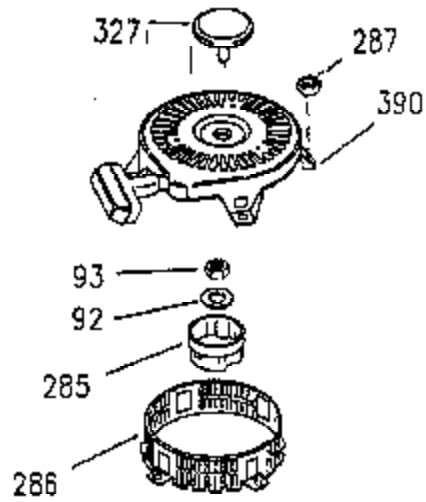

ILLUSTRATION SHOWS TYPICAL PARTS ONLY. ORDER PART NUMBER. PARTS NOT LISTED ARE SUPPLIED BY OEM.

VIEW 3 OF 3

Ref #	Part Number	Qty	Description
16	36284	1	Governor Lever (Incl. 212A)
17	29916	1	Governor Lever Clamp
18	650548	1	Screw, 8-32 x 5/16"
19	35945	1	Extension Spring
28	30322	1	Lock Nut, 8-32
35	29826	1	Screw, 10-32 x 3/4"
36	29918	1	Lock Washer
37	29216	1	Lock Nut, 10-32
92	650880	1	Lock Washer
93	650881	1	Flywheel Nut
186	36285	1	Governor Link
200	36233	1	Control Bracket (Incl. 203 & 204)
203	36482	1	Compression Spring
204	650777	1	Screw, 6-32 x 21/32"
209	650902	2	Screw, 10-32 x 7/16"
210	27793	2	Conduit Clip
211	28942	2	Screw, 10-32 x 3/8"
238	650875	2	Screw, 10-32 x 5-1/4"
245A	35404	1	Air Cleaner Filter
260	35964	1	Blower Housing
261	30063	2	Screw, Torx T-30, 1/4-20 x 1/2"
264A	30063	1	Screw, Torx T-30, 1/4-20 x 1/2"
286	35962	1	Cup & Screen
308A	35437	1	Fill Tube Clip
308	33997	1	Fill Tube Clip
314	650873	2	Screw, 1/4-20 x 3/4"
315	611104	1	Alternator Coil (3/5 Split)(Incl.321, 322,323)
321	611161	1	Diode
322	611142	1	Connector Body
323	611118	2	Terminal
337	36407	1	Deflector