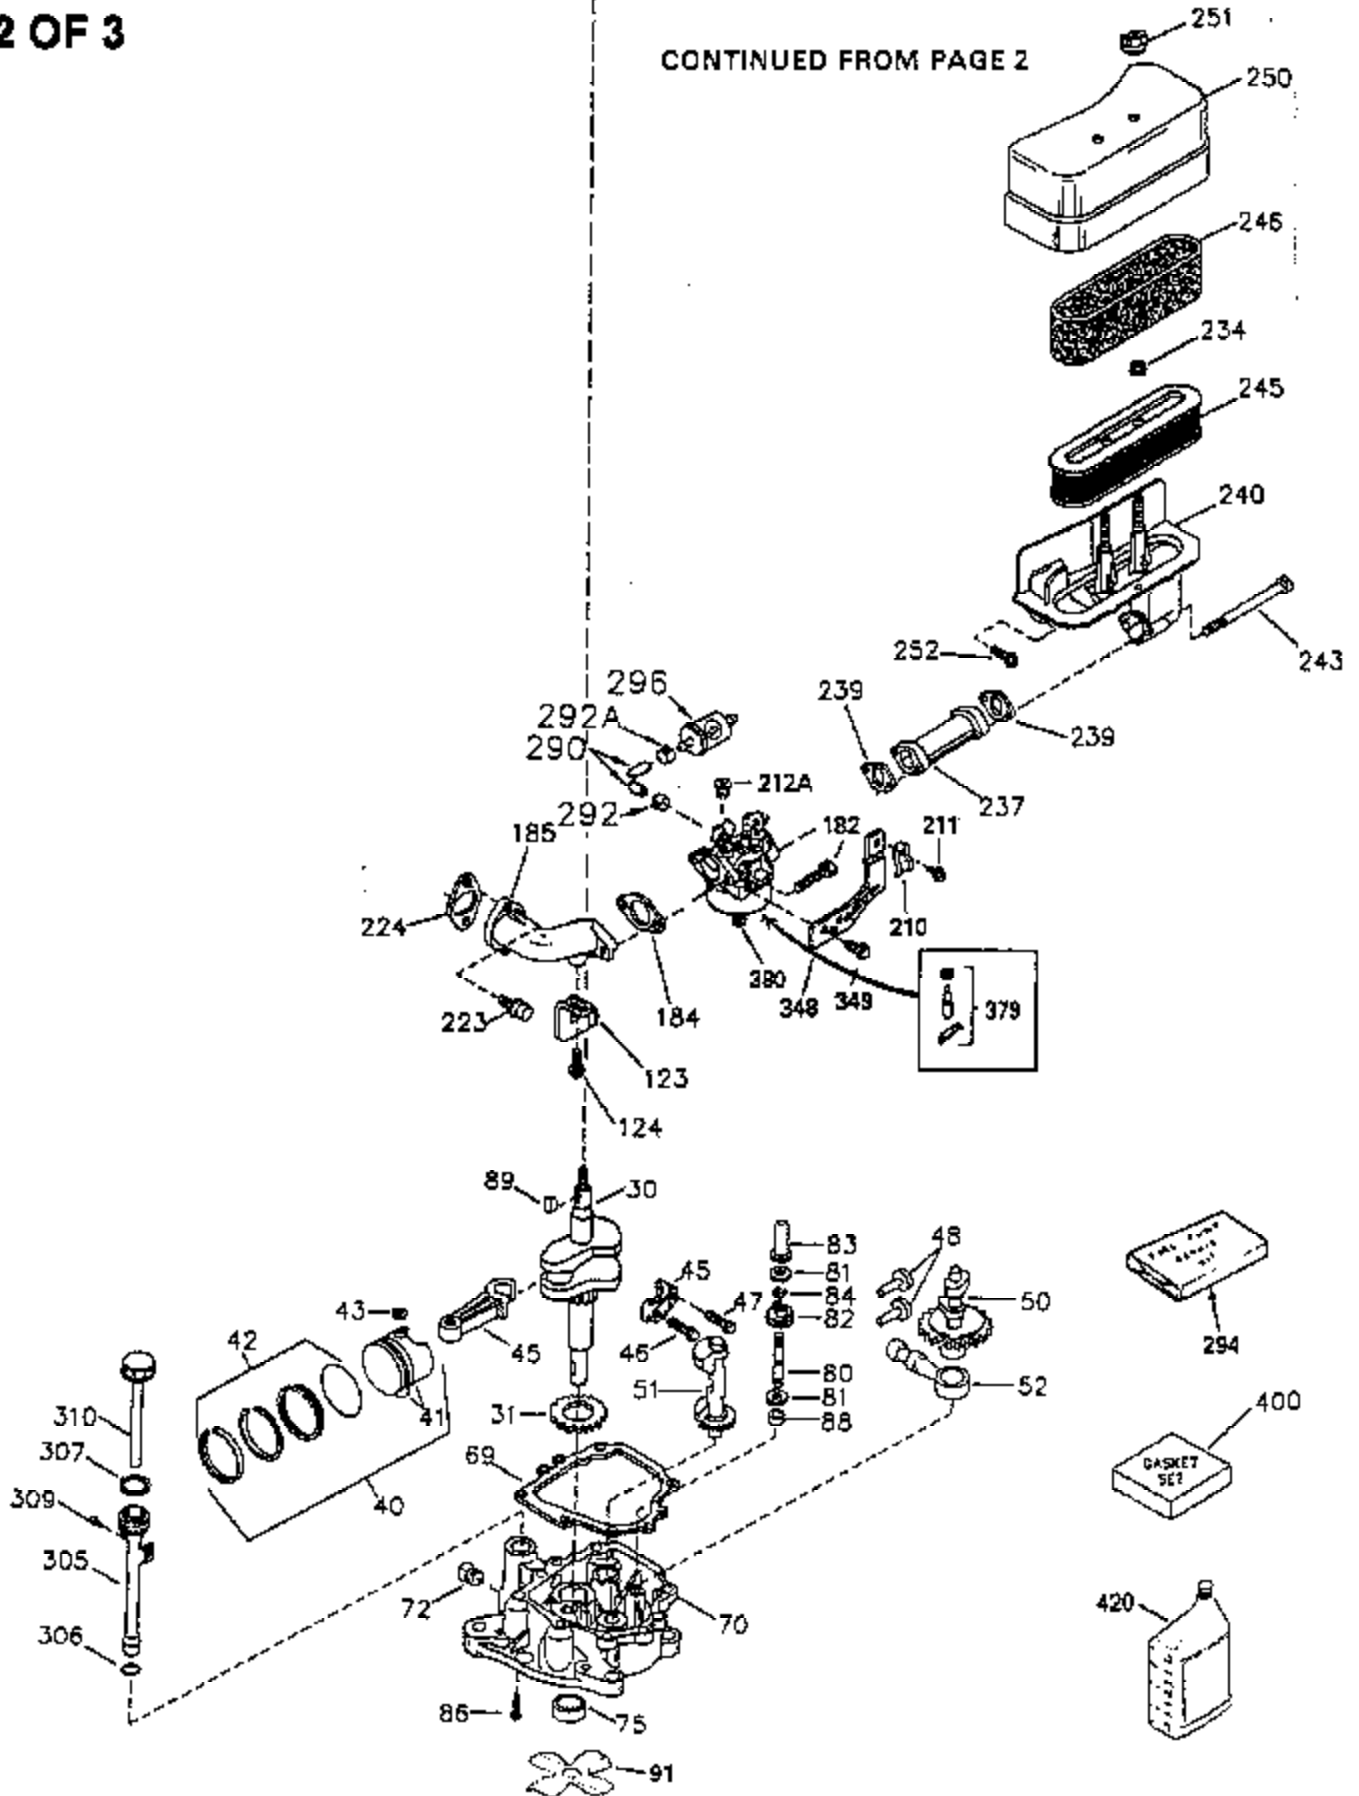

ILLUSTRATION SHOWS TYPICAL PARTS ONLY. ORDER BY PART NUMBER. PARTS NOT LISTED ARE SUPPLIED BY DEM.

VIEW 2 OF 3

CONTINUED FROM PAGE 2

Ref #	Part Number	Qty	Description
28	30322	1	Lock Nut, 8-32
30	35336B	1	Crankshaft
31	35327	1	Counterbalance Gear
40	35776	1	Piston, Pin & Ring Set (Std.)
40	35777	1	Piston, Pin & Ring Set (.010" OS)
40	35778	1	Piston, Pin & Ring Set (.020" OS)
41	35773	1	Piston & Pin Ass'y. (Std.) (Incl. 43)
41	35774	1	Piston & Pin Ass'y. (.010" OS) (Incl. 43)
41	35775	1	Piston & Pin Ass'y. (.020" OS) (Incl. 43)
42	35779	1	Ring Set (Std.)
42	35780	1	Ring Set (.010" OS)
42	35781	1	Ring Set (.020" OS)
43	35772	2	Piston Pin Retaining Ring
45	35330A	1	Connecting Rod Ass'y. (Incl. 46 & 47)
46	650908	1	Connecting Rod Bolt
47	650882	1	Connecting Rod Bolt
48	35313	2	Valve Lifter
50	35939	1	Camshaft (MCR)
51	35315A	1	Counterbalance Weight
52	31356	1	Oil Pump Ass'y.
69	35317	1	* Mounting Flange Gasket
70	35711A	1	Mounting Flange (Incl. 72, 75 & 80)
72	31927	1	Oil Drain Plug
75	35319	1	Oil Seal
80	35712	1	Governor Shaft
81	35479	2	Washer
82	35321	1	Governor Gear Ass'y.
83	35322	1	Governor Spool
84	29193	1	Retaining Ring
86	650833	7	Screw, 1/4-20 x 1-3/16"
88	31707A	1	Spacer
89	32589	1	Flywheel Key
123	35288	1	Intake Pipe Brace
124	650738	2	Screw, 1/4-20 x 5/8"
182	650517	2	Screw, 1/4-20 x 27/32"
184	33263	1	* Carburetor To Intake Pipe Gasket
185	35955	1	Intake Pipe
210	27793	2	Conduit Clip
211	28942	2	Screw, 10-32 x 3/8"
212A	36288	2	Bushing
223	650971	2	Screw, Torx T-30, 5/16-18 x 7/8"
224	35958	1	* Intake Pipe Gasket
234	650825	2	Nut & Lock Washer, 1/4-20
237	35286	1	Air Cleaner Adapter
238	650875	2	Screw, 10-32 x 5-1/4"
239	33629	2	* Air Cleaner Gasket
240	35960	1	Air Cleaner Body (Incl. 239)
245A	35404	1	Air Cleaner Filter
245	35403	1	Air Cleaner Filter (Incl. 234)
250	35961	1	Air Cleaner Cover
251	650886	2	Wing Nut, 1/4-20
261	30063	2	Screw, Torx T-30, 1/4-20 x 1/2"
264A	30063	1	Screw, Torx T-30, 1/4-20 x 1/2"
290	34357	1	Fuel Line
292	26460	2	Fuel Line Clamp
296	34279B	1	Fuel Filter (Incl. 292)
305	35574	1	Oil Fill Tube
307	35499	1	"O" Ring