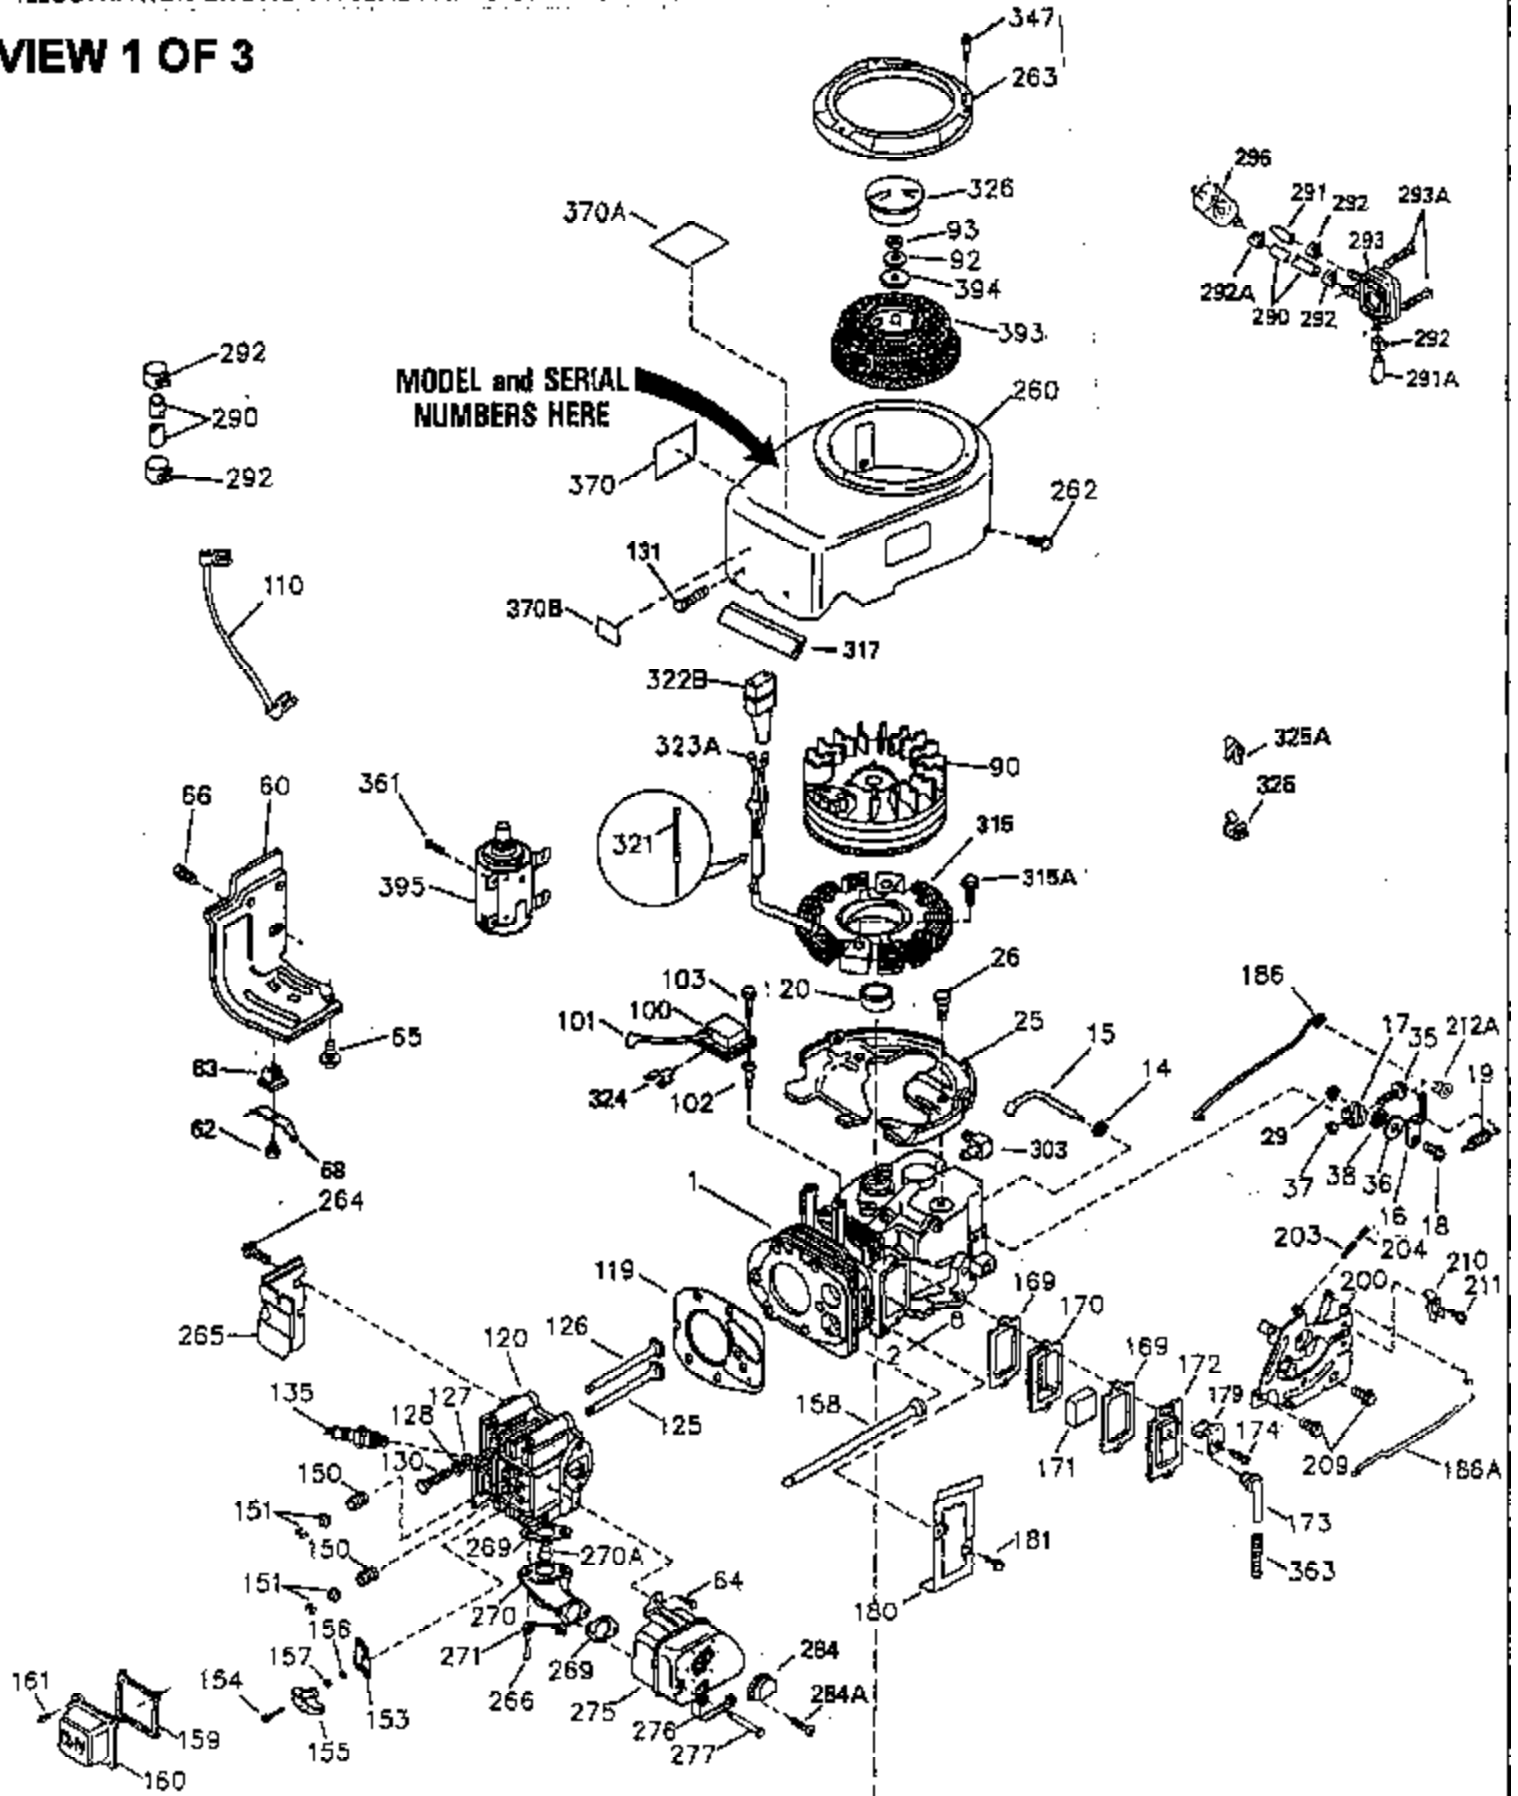

ILLUSTRATION SHOWS TYPICAL PARTS ONLY. ORDER BY PART NUMBER. PARTS NOT LISTED ARE SUPPLIED BY OEM.

VIEW 1 OF 3

CONTINUED TO PAGE 3

Ref #	Part Number	Qty	Description
1	35943	1	Cylinder (Incl. 2 & 20)
2	27652	2	Dowel Pin
14	28277	2	Washer
15	35324	1	Governor Rod
16	36284	1	Governor Lever (Incl. 212A)
17	29916	1	Governor Lever Clamp
18	650548	1	Screw, 8-32 x 5/16"
19	35945	1	Extension Spring
20	35319	1	Oil Seal
25	35326	1	Blower Housing Baffle
26	650561	2	Screw, 1/4-20 x 5/8"
28	30322	1	Lock Nut, 8-32
35	29826	1	Screw, 10-32 x 3/4"
36	29918	1	Lock Washer
37	29216	1	Lock Nut, 10-32
38	29642	1	Retaining Ring
60	35316A	1	Blower Housing Extension
62	650760	1	Screw, 8-32 x 3/8"
63	28545	1	Grommet
64	30063	1	Screw, Torx T-30, 1/4-20 x 1/2"
65	650128	1	Screw, 10-24 x 1/2"
68	33356	1	Ground Terminal
90	611094	1	Flywheel (W/Ring Gear)
92	650880	1	Lock Washer
93	650881	1	Flywheel Nut
100	35135	1	Solid State Ignition
101	610118	1	Spark Plug Cover
102	650872	2	Solid State Mounting Stud
103	650814	2	Screw, Torx T-15, 10-24 x 1"
110	35183	1	Ground Wire
119	35946	1	* Cylinder Head Gasket
120	35948	1	Cylinder Head
125	35308	1	Exhaust Valve (Std.)
125	35433	1	Exhaust Valve (1/32" OS)
126	35309	1	Intake Valve (Std.)
126	35432	1	Intake Valve (1/32" OS)
127	650691	6	Washer
128	650690	6	Belleville Washer
130	650946	6	Screw, 5/16-18 x 2-45/64"
135	34645	1	Resistor Spark Plug (RN4C)
150	33507	2	Valve Spring
151	33508	2	Valve Spring Keeper
153	35949	1	Push Rod Guide
154	650945	1	Rocker Arm Stud
155	35950	1	Rocker Arm
156	650890	2	Lock Washer
157	650947	1	Lock Nut, 5/16-24
158	35951	2	Push Rod
159	35952	1	* Rocker Arm Cover Gasket
160	35953A	1	Rocker Arm Housing
161	30063	4	Screw, Torx T-30, 1/4-20 x 1/2"
169	27896A	2	* Valve Cover Gasket
170	28423	1	Breather Body
171	28424	1	Breather Element
172	28425	1	Valve Cover
173	35350	1	Breather Tube
174	650128	2	Screw, 10-24 x 1/2"
180	35954	1	Blower Housing Extension