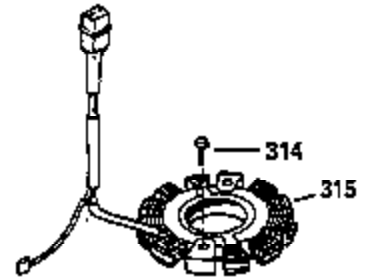

ILLUSTRATION SHOWS TYPICAL PARTS ONLY. ORDER PART NUMBER. PARTS NOT LISTED ARE SUPPLIED BY OEM.

VIEW 3 OF 3

Ref #	Part Number	Qty	Description
16	36284	1	Governor Lever (Incl. 212A)
17	29916	1	Governor Lever Clamp
18	650548	1	Screw, 8-32 x 5/16"
19	35945	1	Extension Spring
28	30322	1	Lock Nut, 8-32
35	29826	1	Screw, 10-32 x 3/4"
36	29918	1	Lock Washer
37	29216	1	Lock Nut, 10-32
92	650880	1	Lock Washer
93	650881	1	Flywheel Nut
186	36285	1	Governor Link
200	36233	1	Control Bracket (Incl. 203 & 204)
203	36482	1	Compression Spring
204	650777	1	Screw, 6-32 x 21/32"
209	650902	2	Screw, 10-32 x 7/16"
210	27793	2	Conduit Clip
211	28942	2	Screw, 10-32 x 3/8"
238	650875	2	Screw, 10-32 x 5-1/4"
245A	35404	1	Air Cleaner Filter
260	35964	1	Blower Housing
261	30063	2	Screw, Torx T-30, 1/4-20 x 1/2"
264A	30063	1	Screw, Torx T-30, 1/4-20 x 1/2"
286	35962	1	Cup & Screen
308A	35437	1	Fill Tube Clip
308	33997	1	Fill Tube Clip
314	650873	2	Screw, 1/4-20 x 3/4"
315	611104	1	Alternator Coil (3/5 Split)(Incl.321, 322,323)
321	611161	1	Diode
322	611142	1	Connector Body
323	611118	2	Terminal
337	36407	1	Deflector