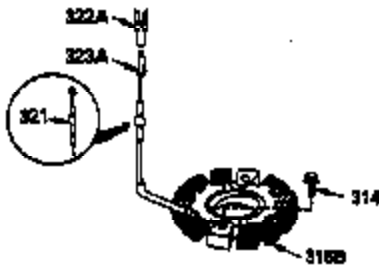

Ref #	Part Number	Qty	Description
64	30063	1	Screw, Torx T-30, 1/4-20 x 1/2"
92	650880	1	Lock Washer
93	650881	1	Flywheel Nut
260	35964	1	Blower Housing
262	29747B	2	Screw, Torx T-40, 5/16-24 x 21/32"
286	35962	1	Cup & Screen
308A	35437	1	Fill Tube Clip
314	650873	2	Screw, 1/4-20 x 3/4"
315	611104	1	Alternator Coil (3/5 Split)(Incl.321, 322,323)
321	611161	1	Diode
322	611142	1	Connector Body
323	611118	2	Terminal
370B	35274	1	Instruction Decal