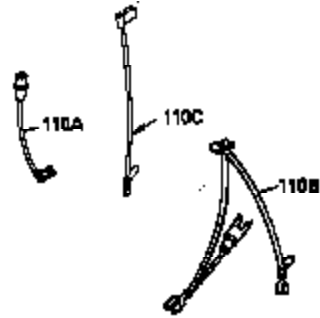

Ref #	Part Number	Qty	Description
64	30063	1	Screw, Torx T-30, 1/4-20 x 1/2"
92	650880	1	Lock Washer
93	650881	1	Flywheel Nut
260	35964	1	Blower Housing
262	29747B	2	Screw, Torx T-40, 5/16-24 x 21/32"
286	35962	1	Cup & Screen
308A	35437	1	Fill Tube Clip
314	650873	2	Screw, 1/4-20 x 3/4"
315	611104	1	Alternator Coil (3/5 Split)(Incl.321, 322,323)
321	611161	1	Diode
322	611142	1	Connector Body
323	611118	2	Terminal
370B	35274	1	Instruction Decal