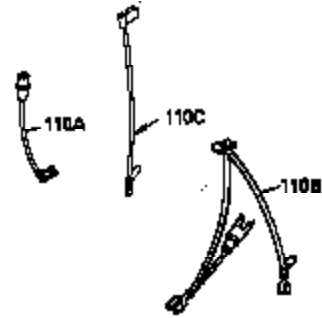

Ref #	Part Number	Qty	Description
92	650880	1	Belleville Washer
93	650881	1	Flywheel Nut
260	35964	1	Blower Housing
262	29747B	2	Screw, Torx T-40, 5/16-24 x 21/32"
286	35962	1	Cup & Screen
308A	35437	1	Fill Tube Clip
314	650873	2	Screw, 1/4-20 x 3/4"
315	611104	1	Alternator Coil (3/5 Split)(Incl. 321 - 323)
321	611161	1	Diode
322	611142	1	Connector Body
323	611118	1	Terminal