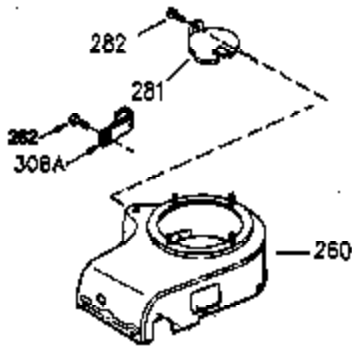

Ref #	Part Number	Qty	Description
92	650880	1	Belleville Washer
93	650881	1	Flywheel Nut
260	35964	1	Blower Housing
262	29747B	2	Screw, Torx T-40, 5/16-24 x 21/32"
286	35962	1	Cup & Screen
308A	35437	1	Fill Tube Clip
314	650873	2	Screw, 1/4-20 x 3/4"
315	611104	1	Alternator Coil (3/5 Split)(Incl. 321 - 323)
321	611161	1	Diode
322	611142	1	Connector Body
323	611118	1	Terminal