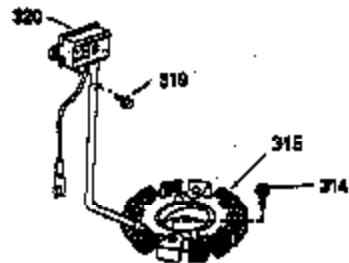

Ref #	Part Number	Qty	Description
92	650880	1	Belleville Washer
93	650881	1	Flywheel Nut
260	35964	1	Blower Housing
262	29747B	2	Screw, Torx T-40, 5/16-24 x 21/32"
286	35962	1	Cup & Screen
308A	35437	1	Fill Tube Clip
314	650873	2	Screw, 1/4-20 x 3/4"
315	611104	1	Alternator Coil (3/5 Split)(Incl. 321 - 323)
321	611161	1	Diode
322	611142	1	Connector Body
323	611118	1	Terminal