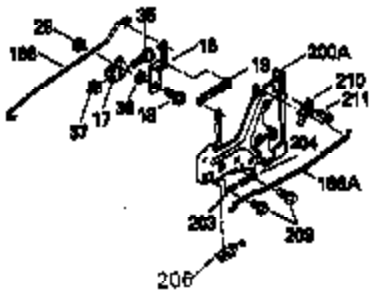

Ref #	Part Number	Qty	Description
92	650880	1	Belleville Washer
93	650881	1	Flywheel Nut
260	35964	1	Blower Housing
262	29747B	2	Screw, Torx T-40, 5/16-24 x 21/32"
286	35962	1	Cup & Screen
308A	35437	1	Fill Tube Clip
314	650873	2	Screw, 1/4-20 x 3/4"
315	611104	1	Alternator Coil (3/5 Split)(Incl. 321 - 323)
321	611161	1	Diode
322	611142	1	Connector Body
323	611118	1	Terminal