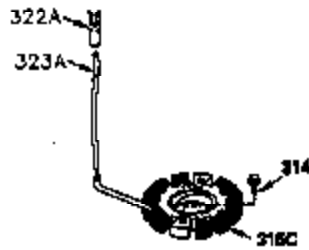

Ref #	Part Number	Qty	Description
92	650880	1	Belleville Washer
93	650881	1	Flywheel Nut
260	35964	1	Blower Housing
262	29747B	2	Screw, Torx T-40, 5/16-24 x 21/32"
286	35962	1	Cup & Screen
308A	35437	1	Fill Tube Clip
314	650873	2	Screw, 1/4-20 x 3/4"
315	611104	1	Alternator Coil (3/5 Split)(Incl. 321 - 323)
321	611161	1	Diode
322	611142	1	Connector Body
323	611118	1	Terminal