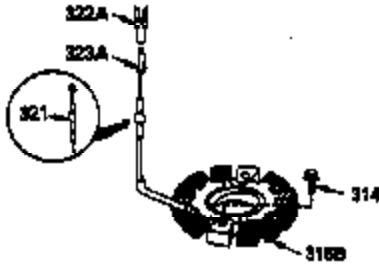

Ref #	Part Number	Qty	Description
92	650880	1	Belleville Washer
93	650881	1	Flywheel Nut
260	35964	1	Blower Housing
262	29747B	2	Screw, Torx T-40, 5/16-24 x 21/32"
286	35962	1	Cup & Screen
308A	35437	1	Fill Tube Clip
314	650873	2	Screw, 1/4-20 x 3/4"
315	611104	1	Alternator Coil (3/5 Split)(Incl. 321 - 323)
321	611161	1	Diode
322	611142	1	Connector Body
323	611118	1	Terminal