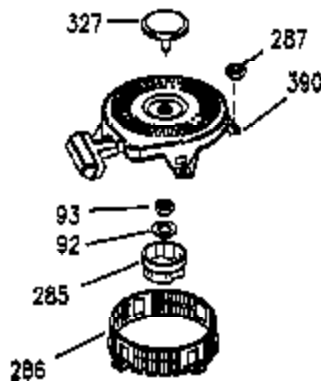

Ref #	Part Number	Qty	Description
92	650880	1	Belleville Washer
93	650881	1	Flywheel Nut
260	35964	1	Blower Housing
262	29747B	2	Screw, Torx T-40, 5/16-24 x 21/32"
286	35962	1	Cup & Screen
308A	35437	1	Fill Tube Clip
314	650873	2	Screw, 1/4-20 x 3/4"
315	611104	1	Alternator Coil (3/5 Split)(Incl. 321 - 323)
321	611161	1	Diode
322	611142	1	Connector Body
323	611118	1	Terminal