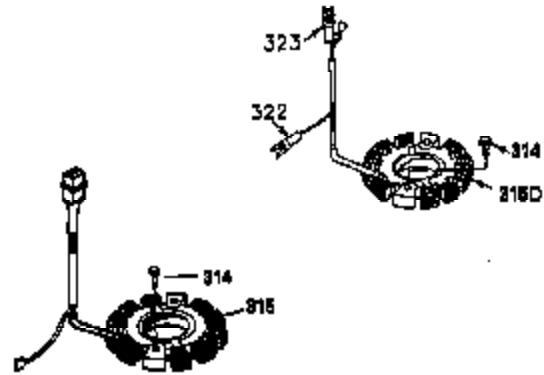

Ref #	Part Number	Qty	Description
92	650880	1	Belleville Washer
93	650881	1	Flywheel Nut
260	35964	1	Blower Housing
262	29747B	2	Screw, Torx T-40, 5/16-24 x 21/32"
286	35962	1	Cup & Screen
308A	35437	1	Fill Tube Clip
314	650873	2	Screw, 1/4-20 x 3/4"
315	611104	1	Alternator Coil (3/5 Split)(Incl. 321 - 323)
321	611161	1	Diode
322	611142	1	Connector Body
323	611118	1	Terminal