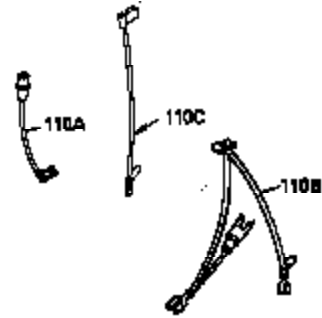

Ref #	Part Number	Qty	Description
92	650880	1	Belleville Washer
93	650881	1	Flywheel Nut
260	35964	1	Blower Housing
262	29747B	2	Screw, T-40, 5/16-24 x 21/32"
286	35962	1	Cup & Screen
308A	35437	1	Fill Tube Clip
314	650873	2	Screw, 1/4-20 x 3/4"
315	611104	1	Alternator Coil (3/5 Split)(Incl. 321 - 323)
321	611161	1	Diode
322	611142	1	Connector Body
323	611118	1	Terminal