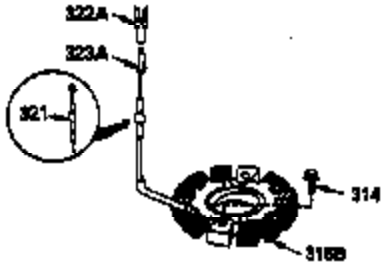

Ref #	Part Number	Qty	Description
92	650880	1	Belleville Washer
93	650881	1	Flywheel Nut
260	35964	1	Blower Housing
262	29747B	2	Screw, T-40, 5/16-24 x 21/32"
286	35962	1	Cup & Screen
308A	35437	1	Fill Tube Clip
314	650873	2	Screw, 1/4-20 x 3/4"
315	611104	1	Alternator Coil (3/5 Split)(Incl. 321 - 323)
321	611161	1	Diode
322	611142	1	Connector Body
323	611118	1	Terminal