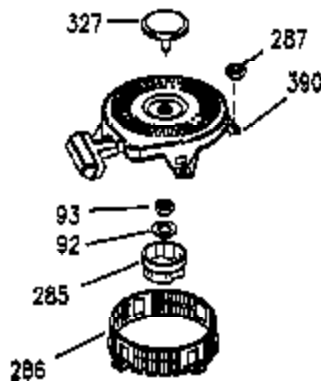

Ref #	Part Number	Qty	Description
92	650880	1	Belleville Washer
93	650881	1	Flywheel Nut
260	35964	1	Blower Housing
262	29747B	2	Screw, T-40, 5/16-24 x 21/32"
286	35962	1	Cup & Screen
308A	35437	1	Fill Tube Clip
314	650873	2	Screw, 1/4-20 x 3/4"
315	611104	1	Alternator Coil (3/5 Split)(Incl. 321 - 323)
321	611161	1	Diode
322	611142	1	Connector Body
323	611118	1	Terminal