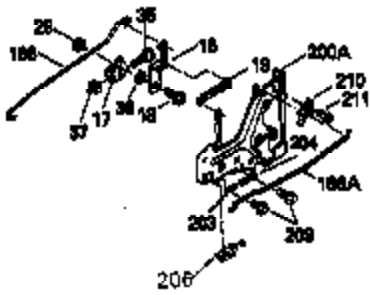

Ref #	Part Number	Qty	Description
92	650880	1	Belleville Washer
93	650881	1	Flywheel Nut
260	35964	1	Blower Housing
262	29747B	2	Screw, T-40, 5/16-24 x 21/32"
286	35962	1	Cup & Screen
308A	35437	1	Fill Tube Clip
314	650873	2	Screw, 1/4-20 x 3/4"
315	611104	1	Alternator Coil (3/5 Split)(Incl. 321 - 323)
321	611161	1	Diode
322	611142	1	Connector Body
323	611118	1	Terminal