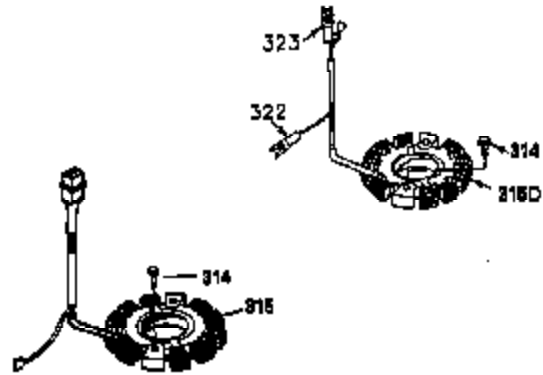

Ref #	Part Number	Qty	Description
92	650880	1	Belleville Washer
93	650881	1	Flywheel Nut
260	35964	1	Blower Housing
262	29747B	2	Screw, T-40, 5/16-24 x 21/32"
286	35962	1	Cup & Screen
308A	35437	1	Fill Tube Clip
314	650873	2	Screw, 1/4-20 x 3/4"
315	611104	1	Alternator Coil (3/5 Split)(Incl. 321 - 323)
321	611161	1	Diode
322	611142	1	Connector Body
323	611118	1	Terminal