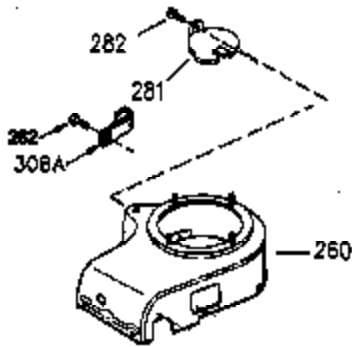

Ref #	Part Number	Qty	Description
92	650880	1	Belleville Washer
93	650881	1	Flywheel Nut
260	35964	1	Blower Housing
262	29747B	2	Screw, T-40, 5/16-24 x 21/32"
286	35962	1	Cup & Screen
308A	35437	1	Fill Tube Clip
314	650873	2	Screw, 1/4-20 x 3/4"
315	611104	1	Alternator Coil (3/5 Split)(Incl. 321 - 323)
321	611161	1	Diode
322	611142	1	Connector Body
323	611118	1	Terminal