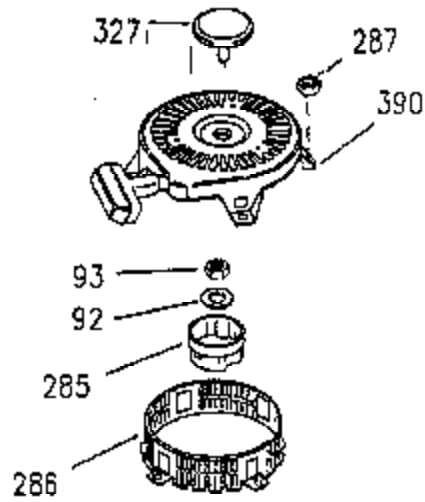

ILLUSTRATION SHOWS TYPICAL PARTS ONLY. ORDER PART NUMBER. PARTS NOT LISTED ARE SUPPLIED BY OEM.

VIEW 3 OF 3

Ref #	Part Number	Qty	Description
16	36284	1	Governor Lever (Incl. 212A)
17	29916	1	Governor Lever Clamp
18	650548	1	Screw, 8-32 x 5/16"
19	35945	1	Extension Spring
28	30322	1	Lock Nut, 8-32
35	29826	1	Screw, 10-32 x 3/4"
36	29918	1	Lock Washer
37	29216	1	Lock Nut, 10-32
92	650880	1	Lock Washer
93	650881	1	Flywheel Nut
186A	35957	1	Choke Link
186	36285	1	Governor Link
200	35956	1	Control Bracket (Incl. 203 & 204)
203	33802	1	Compression Spring
204	650777	1	Screw, 6-32 x 21/32"
209	650902	2	Screw, 10-32 x 7/16"
210	27793	1	Conduit Clip
211	28942	1	Screw, 10-32 x 3/8"
238	650875	2	Screw, 10-32 x 5-1/4"
245A	35404	1	Air Cleaner Filter
260	35964	1	Blower Housing
261	30063	2	Screw, Torx T-30, 1/4-20 x 1/2"
264A	30063	1	Screw, Torx T-30, 1/4-20 x 1/2"
286	35962	1	Cup & Screen
308	33997	1	Fill Tube Clip
308A	35437	1	Fill Tube Clip
314	650873	2	Screw, 1/4-20 x 3/4"
315	611116	1	Alternator Coil (3 Amp DC) (Incl.321, 322,323)
321	611161	1	Diode
322	611117	1	Connector Body
323	611118	2	Terminal
337	36407	1	Deflector