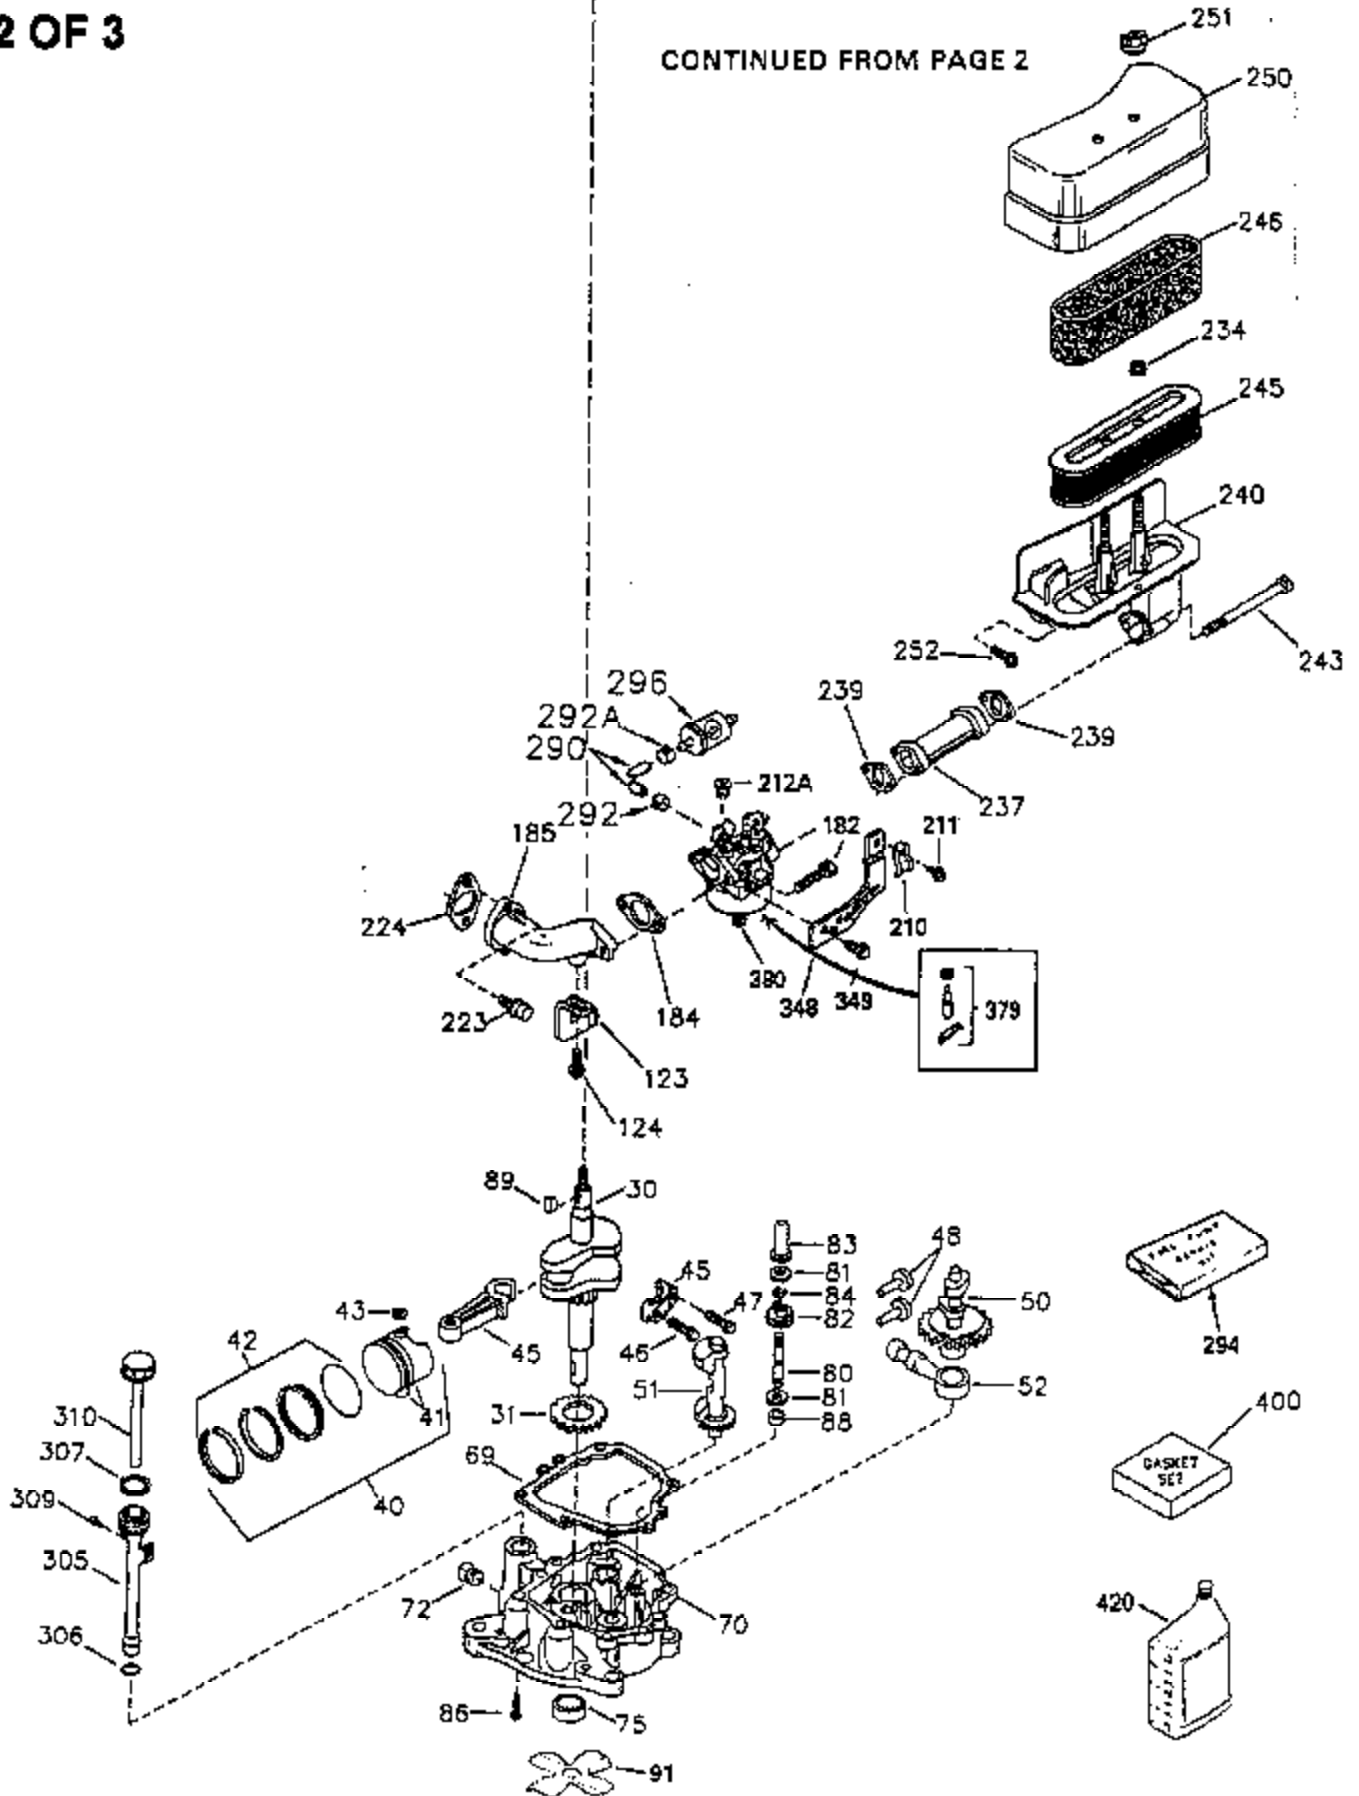

ILLUSTRATION SHOWS TYPICAL PARTS ONLY. ORDER BY PART NUMBER. PARTS NOT LISTED ARE SUPPLIED BY DEM.

VIEW 2 OF 3

CONTINUED FROM PAGE 2

Ref #	Part Number	Qty	Description
28	30322	1	Lock Nut, 8-32
30	35336B	1	Crankshaft
31	35327	1	Counterbalance Gear
40	35776	1	Piston, Pin & Ring Set (Std.)
40	35777	1	Piston, Pin & Ring Set (.010" OS)
40	35778	1	Piston, Pin & Ring Set (.020" OS)
41	35773	1	Piston & Pin Ass'y. (Std.) (Incl. 43)
41	35774	1	Piston & Pin Ass'y. (.010" OS) (Incl. 43)
41	35775	1	Piston & Pin Ass'y. (.020" OS) (Incl. 43)
42	35779	1	Ring Set (Std.)
42	35780	1	Ring Set (.010" OS)
42	35781	1	Ring Set (.020" OS)
43	35772	2	Piston Pin Retaining Ring
45	35330A	1	Connecting Rod Ass'y. (Incl. 46 & 47)
46	650908	1	Connecting Rod Bolt
47	650882	1	Connecting Rod Bolt
48	35313	2	Valve Lifter
50	35939	1	Camshaft (MCR)
51	35315A	1	Counterbalance Weight
52	31356	1	Oil Pump Ass'y.
69	35317	1	* Mounting Flange Gasket
70	35711A	1	Mounting Flange (Incl. 72, 75 & 80)
72	31927	1	Oil Drain Plug
75	35319	1	Oil Seal
80	35712	1	Governor Shaft
81	35479	2	Washer
82	35321	1	Governor Gear Ass'y.
83	35322	1	Governor Spool
84	29193	1	Retaining Ring
86	650833	7	Screw, 1/4-20 x 1-3/16"
88	31707A	1	Spacer
89	32589	1	Flywheel Key
123	35288	1	Intake Pipe Brace
124	650738	2	Screw, 1/4-20 x 5/8"
182	650517	2	Screw, 1/4-20 x 27/32"
184	33263	1	* Carburetor To Intake Pipe Gasket
185	35955	1	Intake Pipe
210	27793	1	Conduit Clip
211	28942	1	Screw, 10-32 x 3/8"
212A	36288	2	Bushing
223	650971	2	Screw, Torx T-30, 5/16-18 x 7/8"
224	35958	1	* Intake Pipe Gasket
234	650825	2	Nut & Lock Washer, 1/4-20
237	35286	1	Air Cleaner Adapter
238	650875	2	Screw, 10-32 x 5-1/4"
239	33629	2	* Air Cleaner Gasket
240	35960	1	Air Cleaner Body (Incl. 239)
245A	35404	1	Air Cleaner Filter
245	35403	1	Air Cleaner Filter (Incl. 234)
250	35961	1	Air Cleaner Cover
251	650886	2	Wing Nut, 1/4-20
261	30063	2	Screw, Torx T-30, 1/4-20 x 1/2"
264A	30063	1	Screw, Torx T-30, 1/4-20 x 1/2"
290	30705	1	Fuel Line
292	26460	2	Fuel Line Clamp
296	34279B	1	Fuel Filter (Incl. 292)
305	35574	1	Oil Fill Tube
307	35499	1	"O" Ring