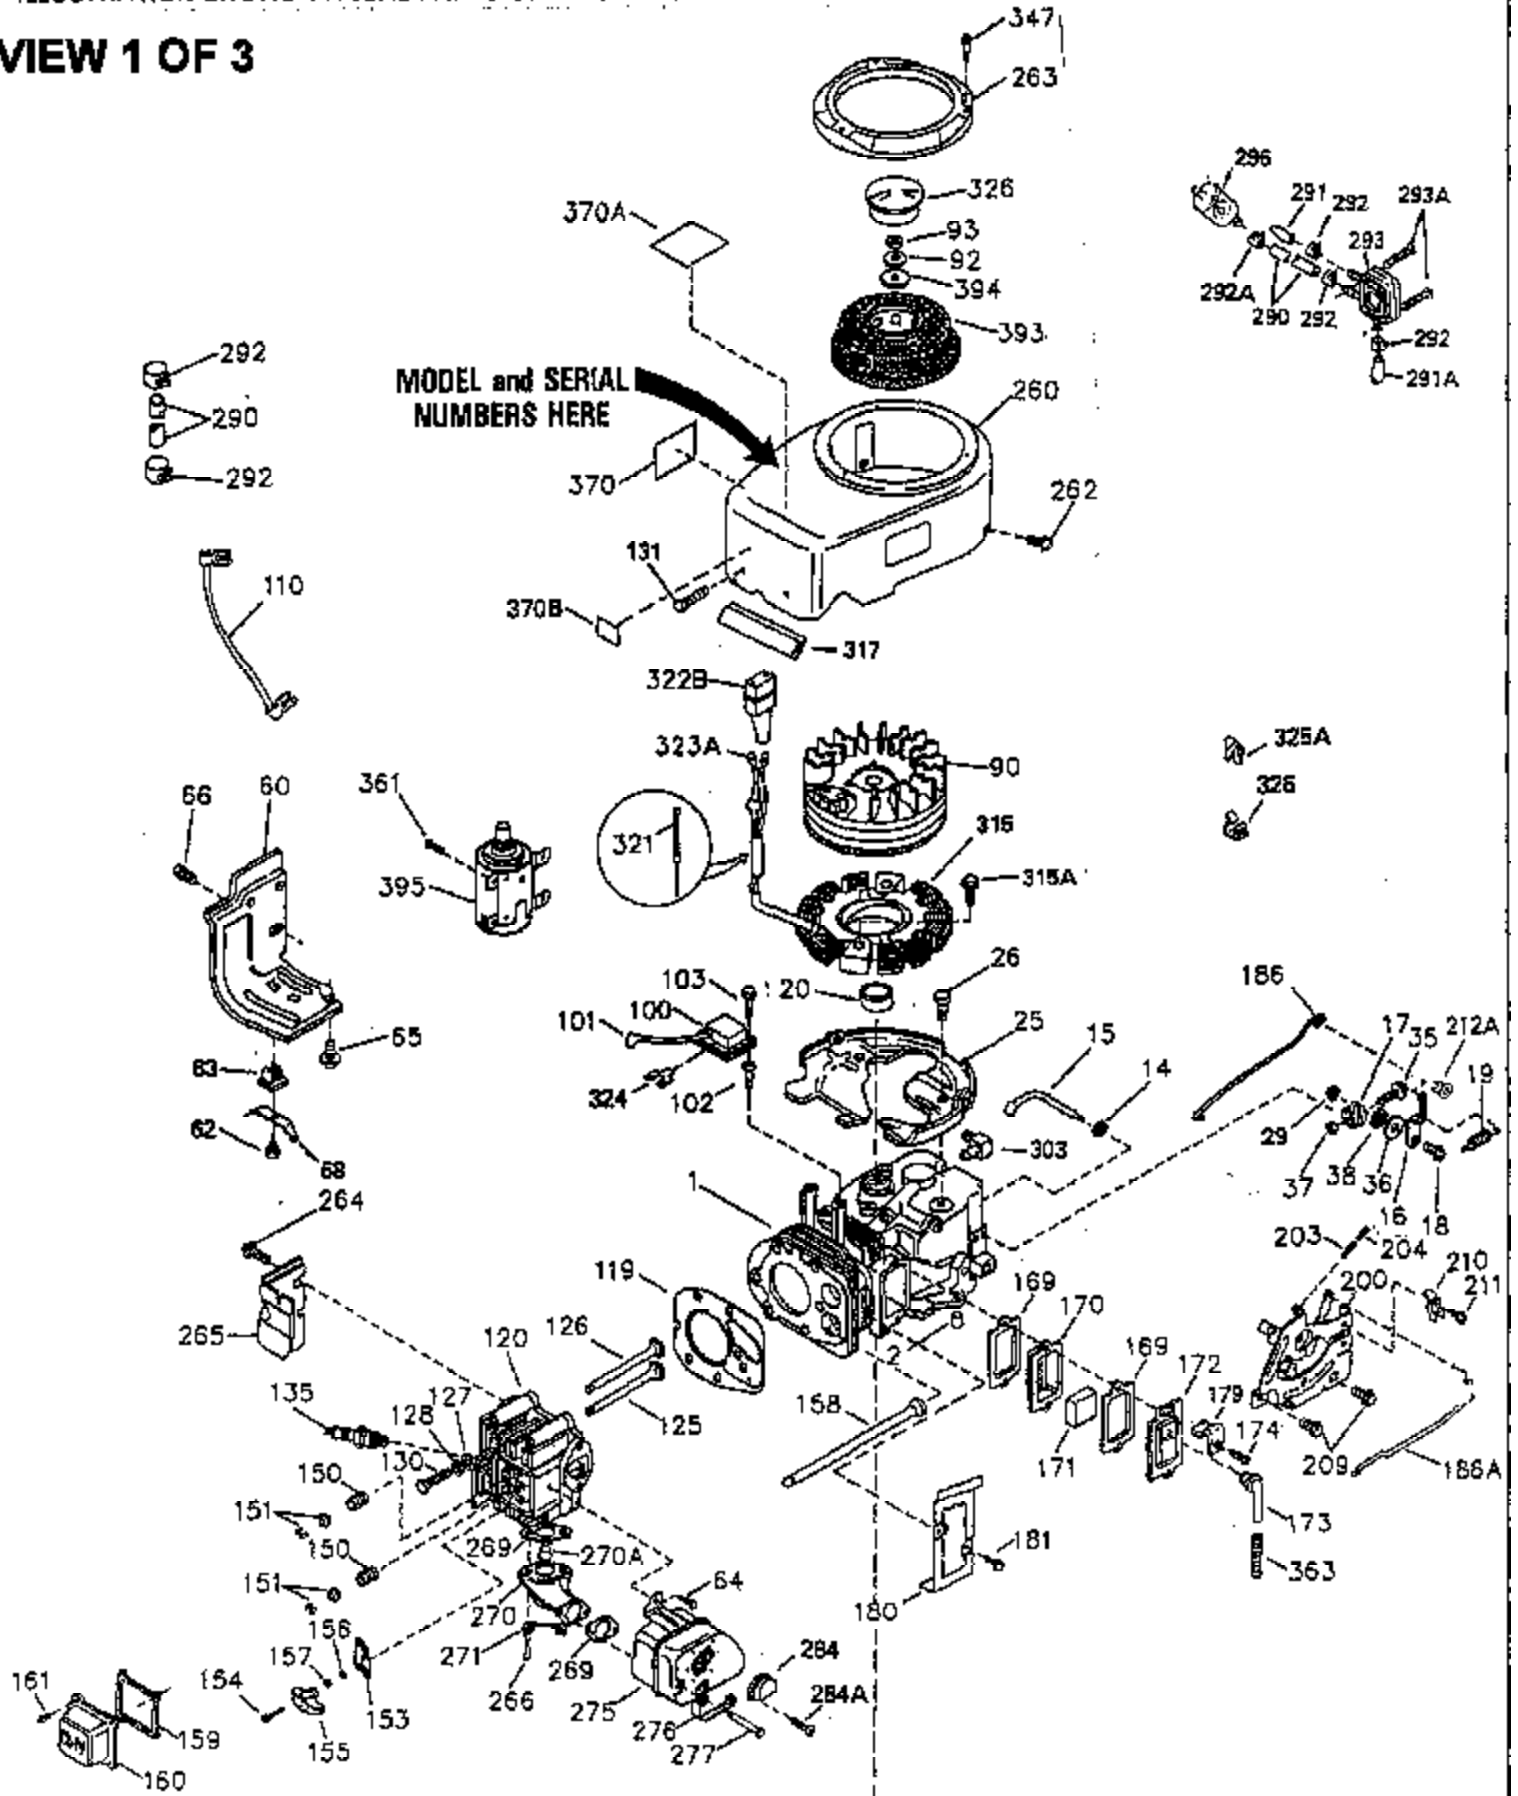

ILLUSTRATION SHOWS TYPICAL PARTS ONLY. ORDER BY PART NUMBER. PARTS NOT LISTED ARE SUPPLIED BY OEM.

VIEW 1 OF 3

CONTINUED TO PAGE 3

Ref #	Part Number	Qty	Description
1	35943	1	Cylinder (Incl. 2 & 20)
2	27652	2	Dowel Pin
14	28277	2	Washer
15	35324	1	Governor Rod
16	36284	1	Governor Lever (Incl. 212A)
17	29916	1	Governor Lever Clamp
18	650548	1	Screw, 8-32 x 5/16"
19	35945	1	Extension Spring
20	35319	1	Oil Seal
25	35326	1	Blower Housing Baffle
26	650561	2	Screw, 1/4-20 x 5/8"
28	30322	1	Lock Nut, 8-32
35	29826	1	Screw, 10-32 x 3/4"
36	29918	1	Lock Washer
37	29216	1	Lock Nut, 10-32
38	29642	1	Retaining Ring
60	35316A	1	Blower Housing Extension
62	650760	1	Screw, 8-32 x 3/8"
63	28545	1	Grommet
64	30063	1	Screw, Torx T-30, 1/4-20 x 1/2"
65	650128	1	Screw, 10-24 x 1/2"
68	33356	1	Ground Terminal
90	611093	1	Flywheel (W/Ring Gear)
92	650880	1	Lock Washer
93	650881	1	Flywheel Nut
100	35135	1	Solid State Ignition
101	610118	1	Spark Plug Cover
102	650872	2	Solid State Mounting Stud
103	650814	2	Screw, Torx T-15, 10-24 x 1"
110	35183	1	Ground Wire
119	35946	1	* Cylinder Head Gasket
120	35948	1	Cylinder Head
125	35308	1	Exhaust Valve (Std.)
125	35433	1	Exhaust Valve (1/32" OS)
126	35309	1	Intake Valve (Std.)
126	35432	1	Intake Valve (1/32" OS)
127	650691	6	Washer
128	650690	6	Belleville Washer
130	650946	6	Screw, 5/16-18 x 2-45/64"
135	34645	1	Resistor Spark Plug (RN4C)
150	33507	2	Valve Spring
151	33508	2	Valve Spring Keeper
153	35949	1	Push Rod Guide
154	650945	1	Rocker Arm Stud
155	35950	1	Rocker Arm
156	650890	2	Lock Washer
157	650947	1	Lock Nut, 5/16-24
158	35951	2	Push Rod
159	35952	1	* Rocker Arm Cover Gasket
160	35953A	1	Rocker Arm Housing
161	30063	4	Screw, Torx T-30, 1/4-20 x 1/2"
169	27896A	2	* Valve Cover Gasket
170	28423	1	Breather Body
171	28424	1	Breather Element
172	28425	1	Valve Cover
173	35350	1	Breather Tube
174	650128	2	Screw, 10-24 x 1/2"
180	35954	1	Blower Housing Extension