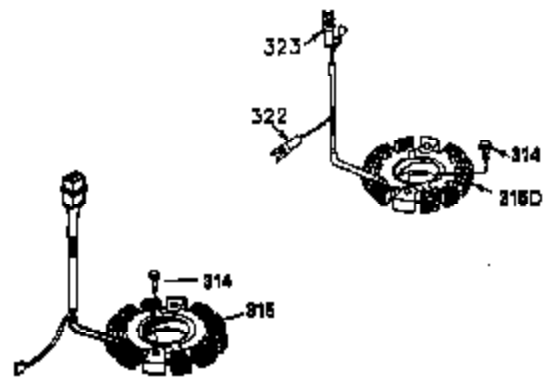

Ref #	Part Number	Qty	Description
64	30063	1	Screw, Torx T-30, 1/4-20 x 1/2"
92	650880	1	Lock Washer
93	650881	1	Flywheel Nut
260	35964	1	Blower Housing
262	29747B	2	Screw, Torx T-40, 5/16-24 x 21/32"
286	35962	1	Cup & Screen
308A	35437	1	Fill Tube Clip
314	650873	2	Screw, 1/4-20 x 3/4"
315	611116	1	Alternator Coil (3 Amp DC) (Incl.321, 322,323)
321	611161	1	Diode
322	611117	1	Connector Body
323	611118	2	Terminal
370B	35274	1	Instruction Decal