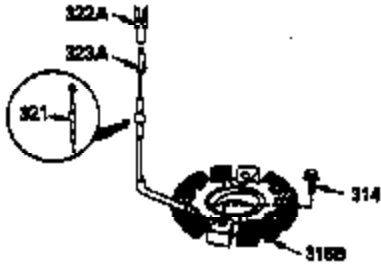

Ref #	Part Number	Qty	Description
64	30063	1	Screw, Torx T-30, 1/4-20 x 1/2"
92	650880	1	Lock Washer
93	650881	1	Flywheel Nut
260	35964	1	Blower Housing
262	29747B	2	Screw, Torx T-40, 5/16-24 x 21/32"
286	35962	1	Cup & Screen
308A	35437	1	Fill Tube Clip
314	650873	2	Screw, 1/4-20 x 3/4"
315	611116	1	Alternator Coil (3 Amp DC) (Incl.321, 322,323)
321	611161	1	Diode
322	611117	1	Connector Body
323	611118	2	Terminal
370B	35274	1	Instruction Decal