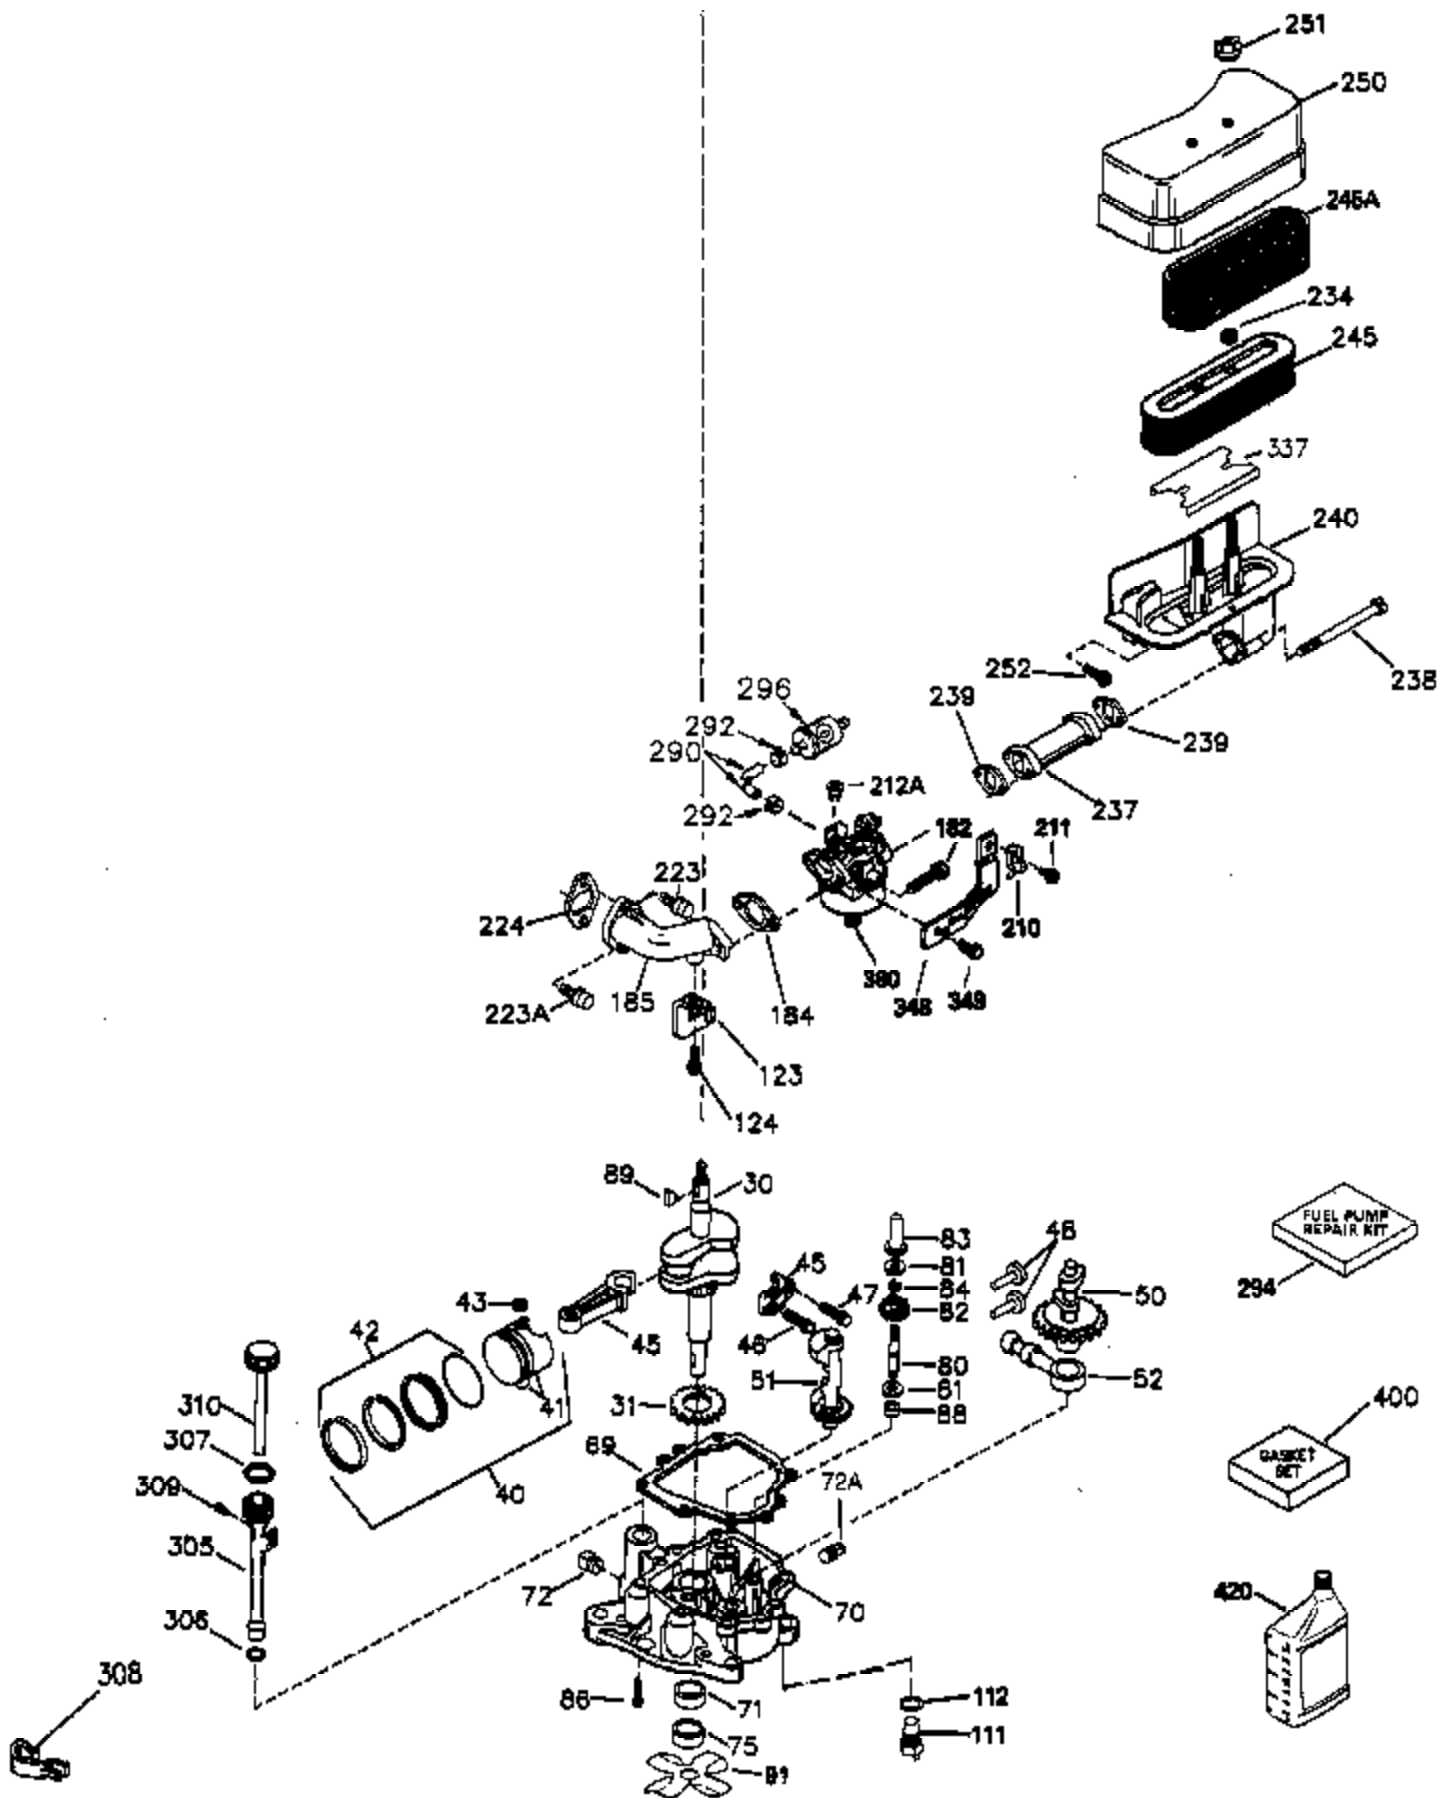

Ref #	Part Number	Qty	Description
30	35336B	1	Crankshaft
31	35327	1	Counterbalance Gear
40	35776	1	Piston, Pin & Ring Set (Std.)
40	35777	1	Piston, Pin & Ring Set (.010" OS)
40	35778	1	Piston, Pin & Ring Set (.020" OS)
41	35773	1	Piston & Pin Ass'y. (Std.) (Incl. 43)
41	35774	1	Piston & Pin Ass'y. (.010" OS) (Incl. 43)
41	35775	1	Piston & Pin Ass'y. (.020" OS) (Incl. 43)
42	35779	1	Ring Set (Std.)
42	35780	1	Ring Set (.010" OS)
42	35781	1	Ring Set (.020" OS)
43	35772	2	Piston Pin Retaining Ring
45	35330A	1	Connecting Rod Ass'y. (Incl. 46 & 47)
46	650908	1	Connecting Rod Bolt
47	650882	1	Connecting Rod Bolt
48	35313	2	Valve Lifter
50	35939	1	Camshaft (MCR)
51	35315A	1	Counterbalance Weight
52	31356	1	Oil Pump Ass'y.
64	30063	1	Screw, Torx T-30, 1/4-20 x 1/2"
69	35317	1	* Mounting Flange Gasket
70	35711A	1	Mounting Flange (Incl. 72, 75 & 80)
72	31927	1	Oil Drain Plug
75	35319	1	Oil Seal
80	35712	1	Governor Shaft
81	35479	2	Washer
82	35321	1	Governor Gear Ass'y.
83	35322	1	Governor Spool
84	29193	1	Retaining Ring
86	650833	7	Screw, 1/4-20 x 1-3/16"
88	31707A	1	Spacer
89	32589	1	Flywheel Key
123	35288	1	Intake Pipe Brace
124	650738	2	Screw, 1/4-20 x 5/8"
182	650517	2	Screw, 1/4-20 x 27/32"
184	33263	1	* Carburetor To Intake Pipe Gasket
185	35955	1	Intake Pipe
210	27793	1	Conduit Clip
211	28942	1	Screw, 10-32 x 3/8"
212A	36288	2	Bushing
223	650971	2	Screw, Torx T-30, 5/16-18 x 7/8"
224	35958	1	* Intake Pipe Gasket
234	650825	2	Nut & Lock Washer, 1/4-20
237	35286	1	Air Cleaner Adapter
238	650875	2	Screw, 10-32 x 5-1/4"
239	33629	2	* Air Cleaner Gasket
240	35960	1	Air Cleaner Body (Incl. 239)
245A	35404	1	Air Cleaner Filter
245	35403	1	Air Cleaner Filter (Incl. 234)
250	35961	1	Air Cleaner Cover
251	650886	2	Wing Nut, 1/4-20
290	30705	1	Fuel Line
292	26460	2	Fuel Line Clamp
296	34279B	1	Fuel Filter (Incl. 292)
305	35574	1	Oil Fill Tube
307	35499	1	"O" Ring
308	33997	1	Fill Tube Clip
310	35576	1	Dipstick