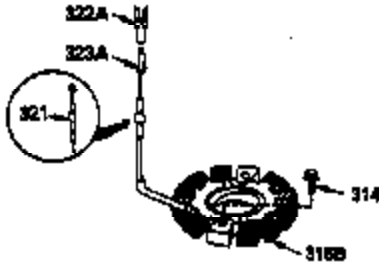

Ref #	Part Number	Qty	Description
92	650880	1	Lock Washer
93	650881	1	Flywheel Nut
260	35964	1	Blower Housing
262	29747B	2	Screw, Torx T-40, 5/16-24 x 21/32"
286	35962	1	Cup & Screen
308A	35437	1	Fill Tube Clip
314	650873	2	Screw, 1/4-20 x 3/4"
315	611116	1	Alternator Coil (3 Amp DC) (Incl.321, 322,323)
321	611161	1	Diode
322	611117	1	Connector Body
323	611118	2	Terminal
370B	35274	1	Instruction Decal