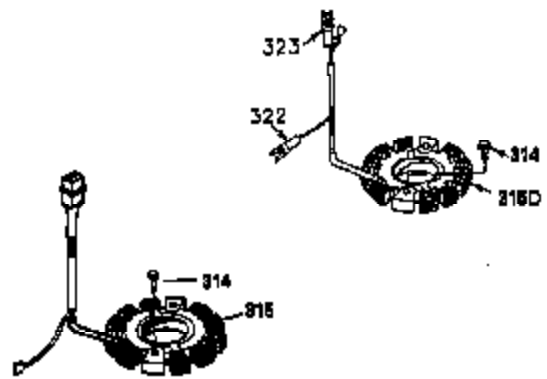

Ref #	Part Number	Qty	Description
92	650880	1	Lock Washer
93	650881	1	Flywheel Nut
260	35964	1	Blower Housing
262	29747B	2	Screw, Torx T-40, 5/16-24 x 21/32"
286	35962	1	Cup & Screen
308A	35437	1	Fill Tube Clip
314	650873	2	Screw, 1/4-20 x 3/4"
315	611116	1	Alternator Coil (3 Amp DC) (Incl.321, 322,323)
321	611161	1	Diode
322	611117	1	Connector Body
323	611118	2	Terminal
370B	35274	1	Instruction Decal