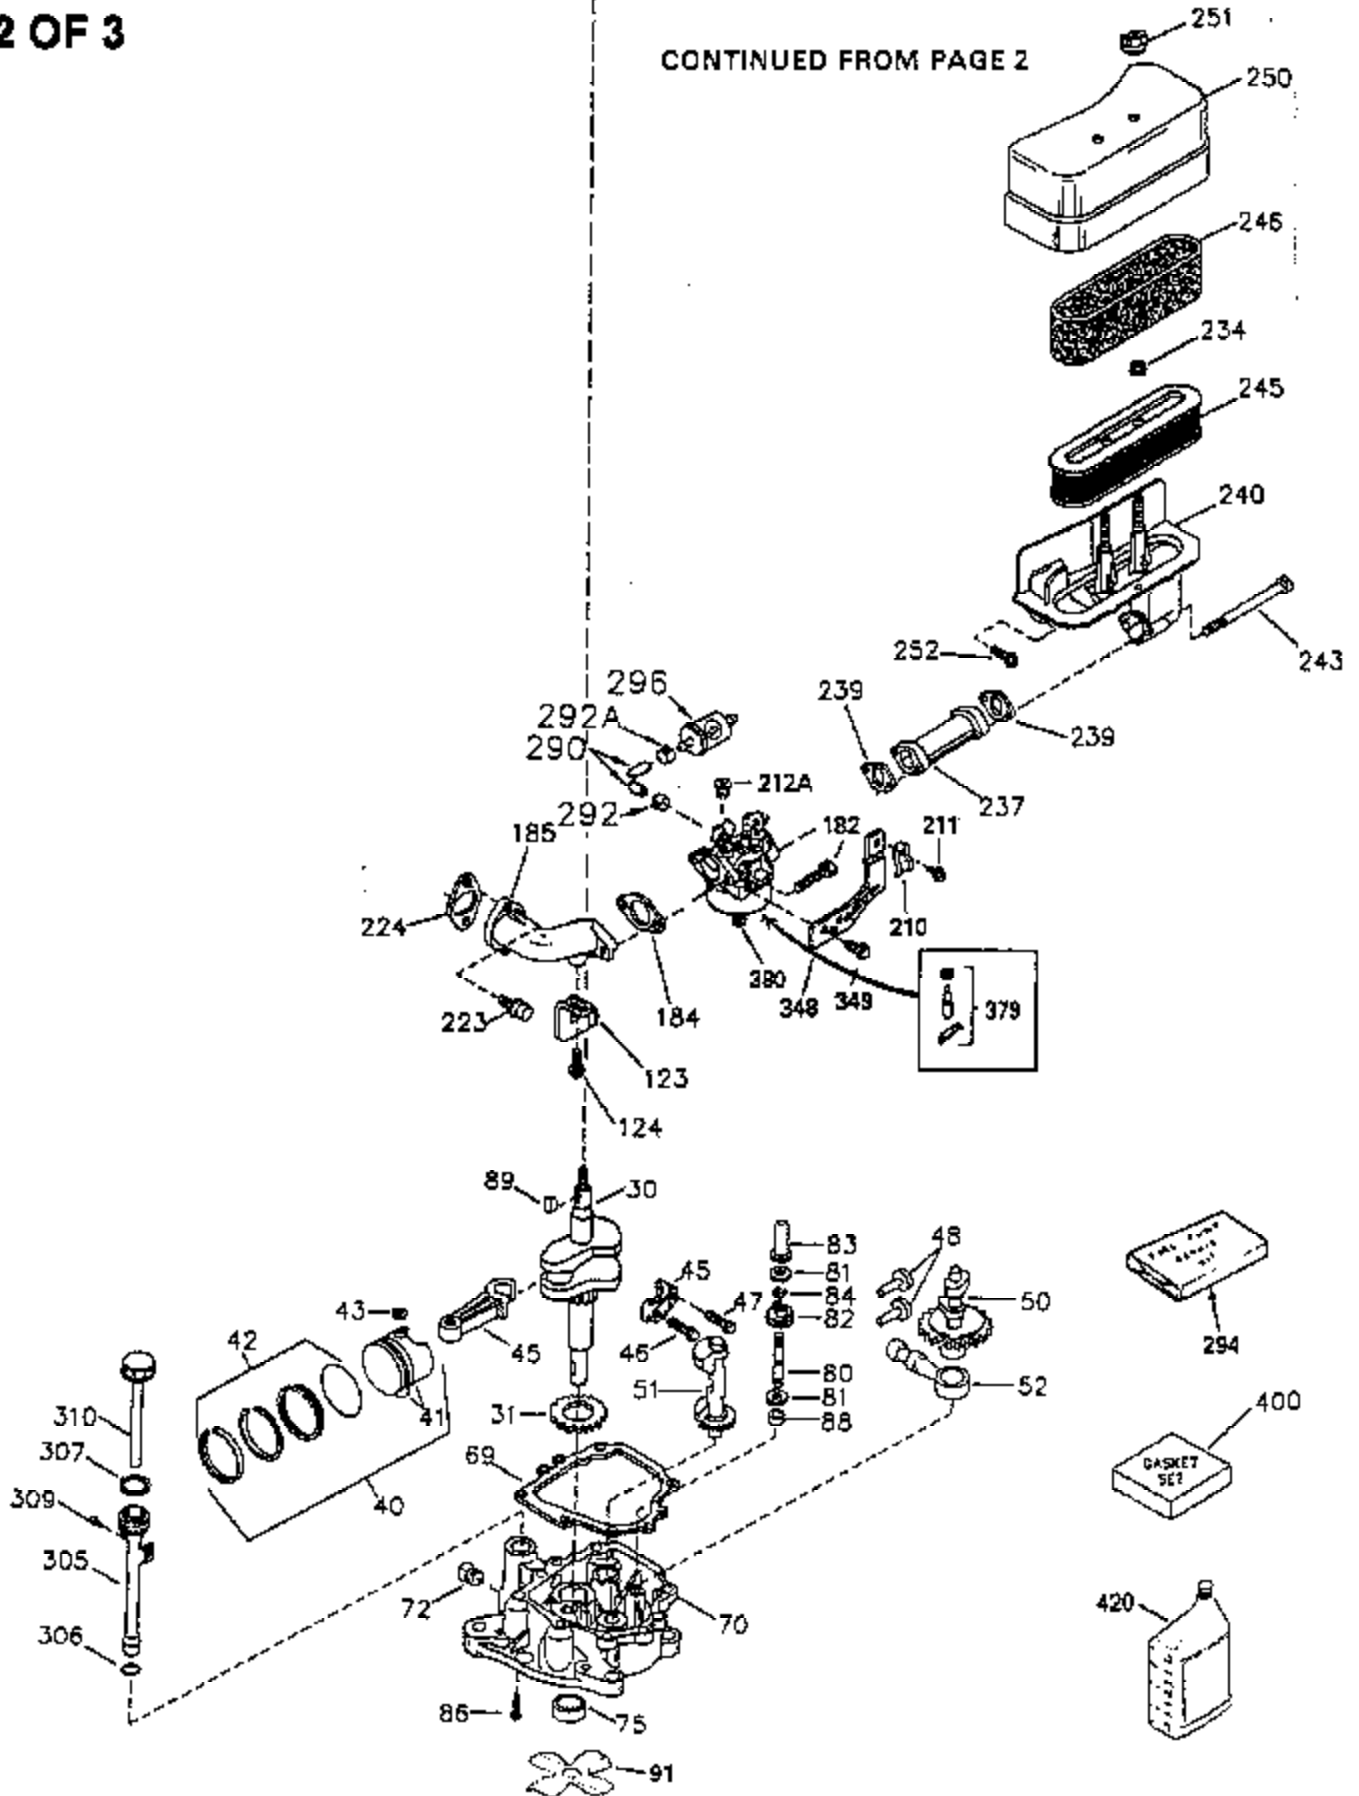

ILLUSTRATION SHOWS TYPICAL PARTS ONLY. ORDER BY PART NUMBER. PARTS NOT LISTED ARE SUPPLIED BY DEM.

VIEW 2 OF 3

CONTINUED FROM PAGE 2

Ref #	Part Number	Qty	Description
28	30322	1	Lock Nut, 8-32
30	35336B	1	Crankshaft
31	35327	1	Counterbalance Gear
40	35776	1	Piston, Pin & Ring Set (Std.)
40	35777	1	Piston, Pin & Ring Set (.010" OS)
40	35778	1	Piston, Pin & Ring Set (.020" OS)
41	35773	1	Piston & Pin Ass'y. (Std.) (Incl. 43)
41	35774	1	Piston & Pin Ass'y. (.010" OS) (Incl. 43)
41	35775	1	Piston & Pin Ass'y. (.020" OS) (Incl. 43)
42	35779	1	Ring Set (Std.)
42	35780	1	Ring Set (.010" OS)
42	35781	1	Ring Set (.020" OS)
43	35772	2	Piston Pin Retaining Ring
45	35330A	1	Connecting Rod Ass'y. (Incl. 46 & 47)
46	650908	1	Connecting Rod Bolt
47	650882	1	Connecting Rod Bolt
48	35313	2	Valve Lifter
50	35939	1	Camshaft (MCR)
51	35315A	1	Counterbalance Weight
52	31356	1	Oil Pump Ass'y.
69	35317	1	* Mounting Flange Gasket
70	35970	1	Mounting Flange (Incl. 72, 75 & 80)
72	31927	1	Oil Drain Plug
75	35319	1	Oil Seal
80	35712	1	Governor Shaft
81	35479	2	Washer
82	35321	1	Governor Gear Ass'y.
83	35322	1	Governor Spool
84	29193	1	Retaining Ring
86	650833	7	Screw, 1/4-20 x 1-3/16"
88	31707A	1	Spacer
89	32589	1	Flywheel Key
123	35288	1	Intake Pipe Brace
124	650738	2	Screw, 1/4-20 x 5/8"
182	650517	2	Screw, 1/4-20 x 27/32"
184	33263	1	* Carburetor To Intake Pipe Gasket
185	35955	1	Intake Pipe
210	27793	1	Conduit Clip
211	28942	1	Screw, 10-32 x 3/8"
212A	36288	2	Bushing
223	650971	2	Screw, Torx T-30, 5/16-18 x 7/8"
224	35958	1	* Intake Pipe Gasket
234	650825	2	Nut & Lock Washer, 1/4-20
237	35286	1	Air Cleaner Adapter
238	650875	2	Screw, 10-32 x 5-1/4"
239	33629	2	* Air Cleaner Gasket
240	35960	1	Air Cleaner Body (Incl. 239)
245A	35404	1	Air Cleaner Filter
245	35403	1	Air Cleaner Filter (Incl. 234)
250	35961	1	Air Cleaner Cover
251	650886	2	Wing Nut, 1/4-20
261	30063	2	Screw, Torx T-30, 1/4-20 x 1/2"
262A	650951	1	Screw, 5/16-24 x 25/32"
264A	30063	1	Screw, Torx T-30, 1/4-20 x 1/2"
290	30705	1	Fuel Line
292	26460	2	Fuel Line Clamp
296	34279B	1	Fuel Filter (Incl. 292)
305	35972	1	Oil Fill Tube