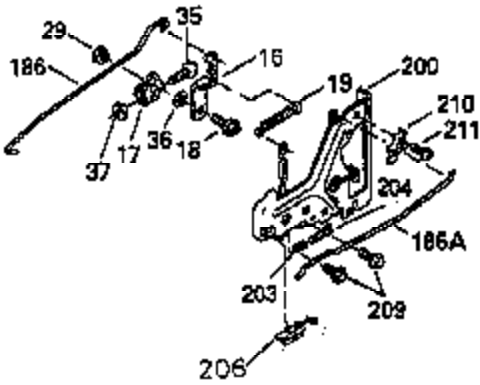

ILLUSTRATION SHOWS TYPICAL PARTS ONLY. ORDER PART NUMBER. PARTS NOT LISTED ARE SUPPLIED BY OEM.

VIEW 3 OF 3

Ref #	Part Number	Qty	Description
16	36284	1	Governor Lever (Incl. 212A)
17	29916	1	Governor Lever Clamp
18	650548	1	Screw, 8-32 x 5/16"
19	35945	1	Extension Spring
28	30322	1	Lock Nut, 8-32
35	29826	1	Screw, 10-32 x 3/4"
36	29918	1	Lock Washer
37	29216	1	Lock Nut, 10-32
92	650880	1	Lock Washer
93	650881	1	Flywheel Nut
186A	35957	1	Choke Link
186	36285	1	Governor Link
200	35956	1	Control Bracket (Incl. 203 & 204)
203	33802	1	Compression Spring
204	650777	1	Screw, 6-32 x 21/32"
209	650902	2	Screw, 10-32 x 7/16"
210	27793	1	Conduit Clip
211	28942	1	Screw, 10-32 x 3/8"
238	650875	2	Screw, 10-32 x 5-1/4"
245A	35404	1	Air Cleaner Filter
260	35964	1	Blower Housing
261	30063	2	Screw, Torx T-30, 1/4-20 x 1/2"
262A	650951	1	Screw, 5/16-24 x 25/32"
264A	30063	1	Screw, Torx T-30, 1/4-20 x 1/2"
286	35962	1	Cup & Screen
314	650873	2	Screw, 1/4-20 x 3/4"
315	611104	1	Alternator Coil (3/5 Split)(Incl.321, 322,323)
321	611161	1	Diode
322	611142	1	Connector Body
323	611118	2	Terminal
337	36407	1	Deflector