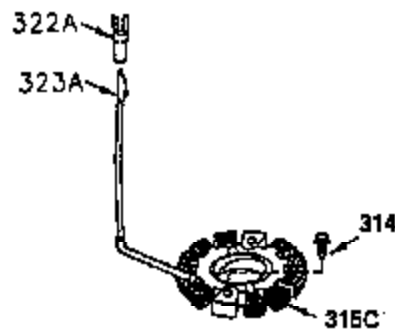

ILLUSTRATION SHOWS TYPICAL PARTS ONLY. ORDER PART NUMBER. PARTS NOT LISTED ARE SUPPLIED BY OEM.

VIEW 3 OF 3

Ref #	Part Number	Qty	Description
16	36284	1	Governor Lever (Incl. 212A)
17	29916	1	Governor Lever Clamp
18	650548	1	Screw, 8-32 x 5/16"
19	35945	1	Extension Spring
28	30322	1	Lock Nut, 8-32
35	29826	1	Screw, 10-32 x 3/4"
36	29918	1	Lock Washer
37	29216	1	Lock Nut, 10-32
92	650880	1	Lock Washer
93	650881	1	Flywheel Nut
186A	35957	1	Choke Link
186	36285	1	Governor Link
200	35956	1	Control Bracket (Incl. 203 & 204)
203	33802	1	Compression Spring
204	650777	1	Screw, 6-32 x 21/32"
209	650902	2	Screw, 10-32 x 7/16"
210	27793	1	Conduit Clip
211	28942	1	Screw, 10-32 x 3/8"
238	650875	2	Screw, 10-32 x 5-1/4"
245A	35404	1	Air Cleaner Filter
260	35964	1	Blower Housing
261	30063	2	Screw, Torx T-30, 1/4-20 x 1/2"
262A	650951	1	Screw, 5/16-24 x 25/32"
264A	30063	1	Screw, Torx T-30, 1/4-20 x 1/2"
286	35962	1	Cup & Screen
314	650873	2	Screw, 1/4-20 x 3/4"
315	611104	1	Alternator Coil (3/5 Split)(Incl.321, 322,323)
321	611161	1	Diode
322	611142	1	Connector Body
323	611118	2	Terminal
337	36407	1	Deflector