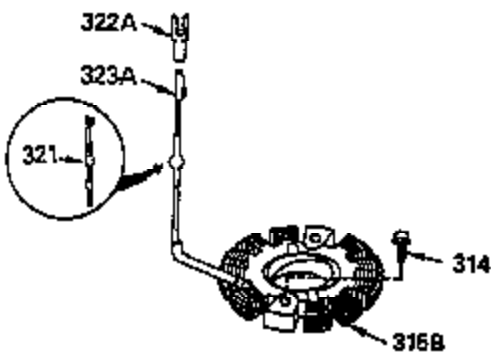

ILLUSTRATION SHOWS TYPICAL PARTS ONLY. ORDER PART NUMBER. PARTS NOT LISTED ARE SUPPLIED BY OEM.

VIEW 3 OF 3

Ref #	Part Number	Qty	Description
16	36284	1	Governor Lever (Incl. 212A)
17	29916	1	Governor Lever Clamp
18	650548	1	Screw, 8-32 x 5/16"
19	35945	1	Extension Spring
28	30322	1	Lock Nut, 8-32
35	29826	1	Screw, 10-32 x 3/4"
36	29918	1	Lock Washer
37	29216	1	Lock Nut, 10-32
92	650880	1	Lock Washer
93	650881	1	Flywheel Nut
186A	35957	1	Choke Link
186	36285	1	Governor Link
200	35956	1	Control Bracket (Incl. 203 & 204)
203	33802	1	Compression Spring
204	650777	1	Screw, 6-32 x 21/32"
209	650902	2	Screw, 10-32 x 7/16"
210	27793	1	Conduit Clip
211	28942	1	Screw, 10-32 x 3/8"
238	650875	2	Screw, 10-32 x 5-1/4"
245A	35404	1	Air Cleaner Filter
260	35964	1	Blower Housing
261	30063	2	Screw, Torx T-30, 1/4-20 x 1/2"
262A	650951	1	Screw, 5/16-24 x 25/32"
264A	30063	1	Screw, Torx T-30, 1/4-20 x 1/2"
286	35962	1	Cup & Screen
314	650873	2	Screw, 1/4-20 x 3/4"
315	611104	1	Alternator Coil (3/5 Split)(Incl.321, 322,323)
321	611161	1	Diode
322	611142	1	Connector Body
323	611118	2	Terminal
337	36407	1	Deflector