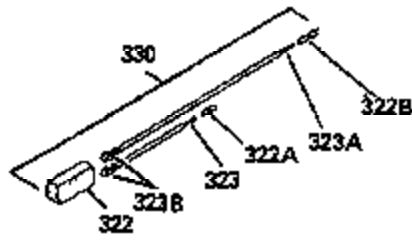

ILLUSTRATION SHOWS TYPICAL PARTS ONLY. ORDER PART NUMBER. PARTS NOT LISTED ARE SUPPLIED BY OEM.

VIEW 3 OF 3

Ref #	Part Number	Qty	Description
16	36284	1	Governor Lever (Incl. 212A)
17	29916	1	Governor Lever Clamp
18	650548	1	Screw, 8-32 x 5/16"
19	35945	1	Extension Spring
28	30322	1	Lock Nut, 8-32
35	29826	1	Screw, 10-32 x 3/4"
36	29918	1	Lock Washer
37	29216	1	Lock Nut, 10-32
92	650880	1	Lock Washer
93	650881	1	Flywheel Nut
186A	35957	1	Choke Link
186	36285	1	Governor Link
200	35956	1	Control Bracket (Incl. 203 & 204)
203	33802	1	Compression Spring
204	650777	1	Screw, 6-32 x 21/32"
209	650902	2	Screw, 10-32 x 7/16"
210	27793	1	Conduit Clip
211	28942	1	Screw, 10-32 x 3/8"
238	650875	2	Screw, 10-32 x 5-1/4"
245A	35404	1	Air Cleaner Filter
260	35964	1	Blower Housing
261	30063	2	Screw, Torx T-30, 1/4-20 x 1/2"
262A	650951	1	Screw, 5/16-24 x 25/32"
264A	30063	1	Screw, Torx T-30, 1/4-20 x 1/2"
286	35962	1	Cup & Screen
314	650873	2	Screw, 1/4-20 x 3/4"
315	611104	1	Alternator Coil (3/5 Split)(Incl.321, 322,323)
321	611161	1	Diode
322	611142	1	Connector Body
323	611118	2	Terminal
337	36407	1	Deflector