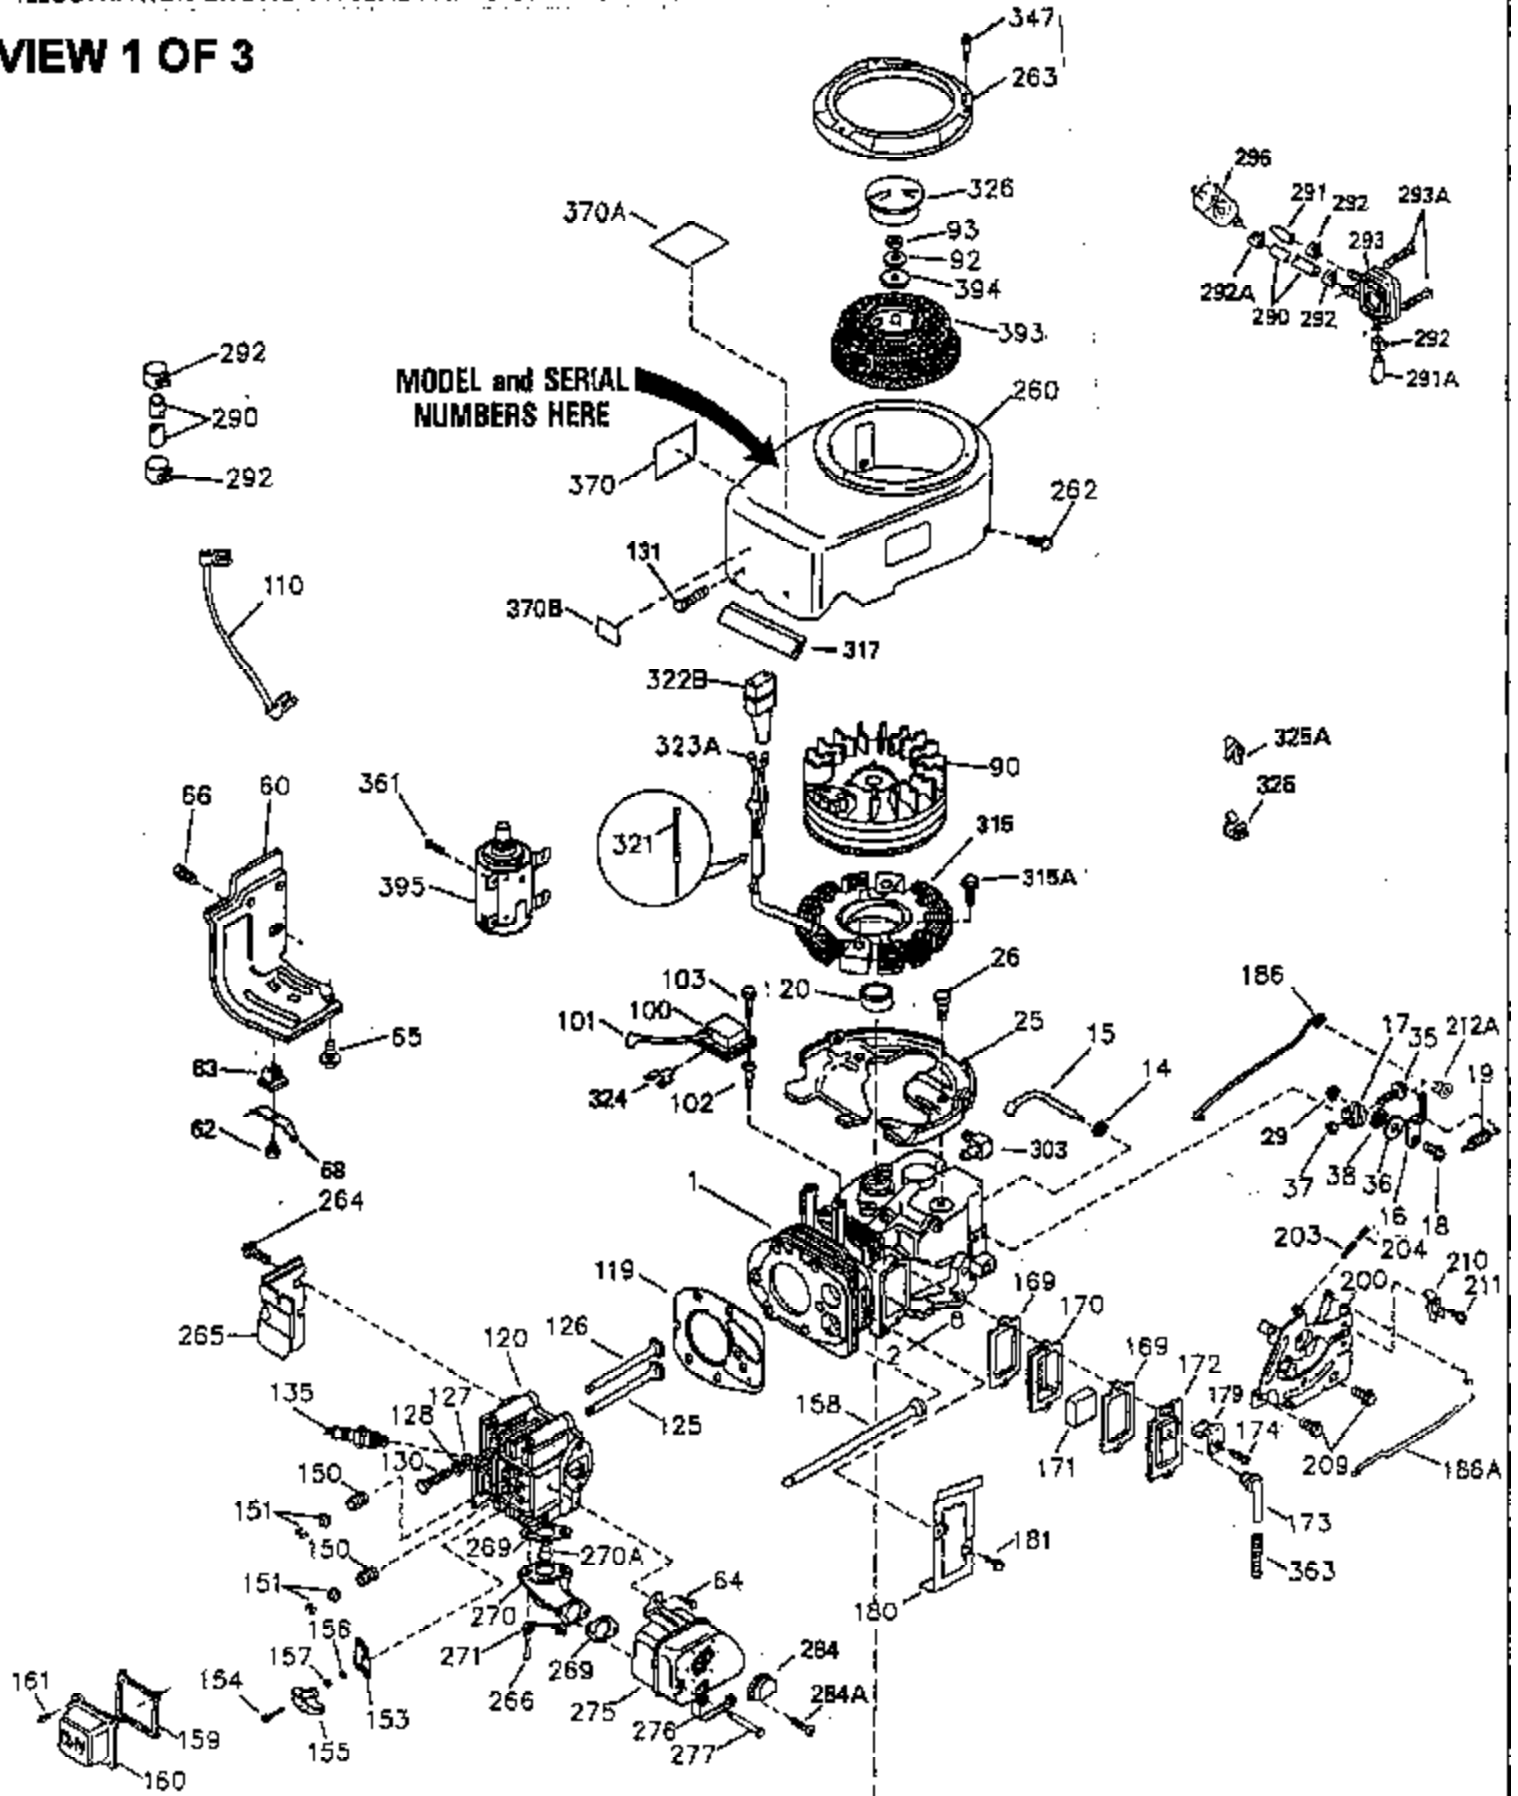

ILLUSTRATION SHOWS TYPICAL PARTS ONLY. ORDER BY PART NUMBER. PARTS NOT LISTED ARE SUPPLIED BY OEM.

VIEW 1 OF 3

CONTINUED TO PAGE 3

Ref #	Part Number	Qty	Description
	1 35943	1	Cylinder (Incl. 2 & 20)
	2 27652	2	Dowel Pin
	14 28277	2	Washer
	15 35324	1	Governor Rod
	16 36284	1	Governor Lever (Incl. 212A)
	17 29916	1	Governor Lever Clamp
	18 650548	1	Screw, 8-32 x 5/16"
	19 35945	1	Extension Spring
	20 35319	1	Oil Seal
	25 35326	1	Blower Housing Baffle
	26 650561	2	Screw, 1/4-20 x 5/8"
	28 30322	1	Lock Nut, 8-32
	35 29826	1	Screw, 10-32 x 3/4"
	36 29918	1	Lock Washer
	37 29216	1	Lock Nut, 10-32
	38 29642	1	Retaining Ring
	60 35316A	1	Blower Housing Extension
	64 30063	1	Screw, Torx T-30, 1/4-20 x 1/2"
	65 650128	1	Screw, 10-24 x 1/2"
	90 611094	1	Flywheel (W/Ring Gear)
	92 650880	1	Lock Washer
	93 650881	1	Flywheel Nut
	100 35135	1	Solid State Ignition
	101 610118	1	Spark Plug Cover
	102 650872	2	Solid State Mounting Stud
	103 650814	2	Screw, Torx T-15, 10-24 x 1"
	110 36225	1	Ground Wire
	119 35946	1	* Cylinder Head Gasket
	120 35948	1	Cylinder Head
	125 35308	1	Exhaust Valve (Std.)
	125 35433	1	Exhaust Valve (1/32" OS)
	126 35309	1	Intake Valve (Std.)
	126 35432	1	Intake Valve (1/32" OS)
	127 650691	6	Washer
	128 650690	6	Belleville Washer
	130 650946	6	Screw, 5/16-18 x 2-45/64"
	135 34645	1	Resistor Spark Plug (RN4C)
	150 33507	2	Valve Spring
	151 33508	2	Valve Spring Keeper
	153 35949	1	Push Rod Guide
	154 650945	1	Rocker Arm Stud
	155 35950	1	Rocker Arm
	156 650890	2	Lock Washer
	157 650947	1	Lock Nut, 5/16-24
	158 35951	2	Push Rod
	159 35952	1	* Rocker Arm Cover Gasket
	160 35953A	1	Rocker Arm Housing
	161 30063	4	Screw, Torx T-30, 1/4-20 x 1/2"
	169 27896A	2	* Valve Cover Gasket
	170 28423	1	Breather Body
	171 28424	1	Breather Element
	172 28425	1	Valve Cover
	173 35350	1	Breather Tube
	174 650128	2	Screw, 10-24 x 1/2"
	180 35954	1	Blower Housing Extension
	181 30200	2	Screw, 10-24 x 9/16"
	186 36285	1	Governor Link
	186A 35957	1	Choke Link