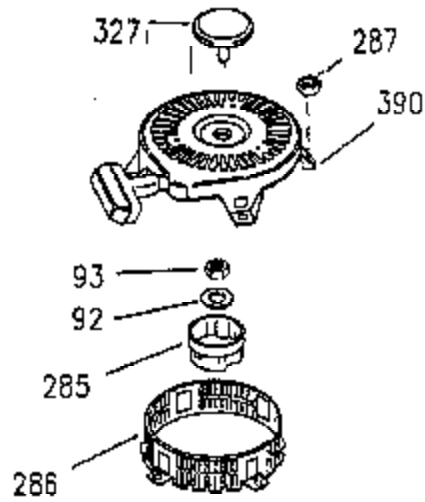

ILLUSTRATION SHOWS TYPICAL PARTS ONLY. ORDER PART NUMBER. PARTS NOT LISTED ARE SUPPLIED BY OEM.

VIEW 3 OF 3

Ref #	Part Number	Qty	Description
16	36284	1	Governor Lever (Incl. 212A)
17	29916	1	Governor Lever Clamp
18	650548	1	Screw, 8-32 x 5/16"
19	35945	1	Extension Spring
28	30322	1	Lock Nut, 8-32
35	29826	1	Screw, 10-32 x 3/4"
36	29918	1	Lock Washer
37	29216	1	Lock Nut, 10-32
92	650880	1	Lock Washer
93	650881	1	Flywheel Nut
186A	35957	1	Choke Link
186	36285	1	Governor Link
200	35956	1	Control Bracket (Incl. 203 & 204)
203	33802	1	Compression Spring
204	650777	1	Screw, 6-32 x 21/32"
209	650902	2	Screw, 10-32 x 7/16"
210	27793	1	Conduit Clip
211	28942	1	Screw, 10-32 x 3/8"
238	650875	2	Screw, 10-32 x 5-1/4"
245A	35404	1	Air Cleaner Filter
260	35964	1	Blower Housing
261	30063	2	Screw, Torx T-30, 1/4-20 x 1/2"
262A	650951	1	Screw, 5/16-24 x 25/32"
264A	30063	1	Screw, Torx T-30, 1/4-20 x 1/2"
286	35962	1	Cup & Screen
314	650873	2	Screw, 1/4-20 x 3/4"
315	611104	1	Alternator Coil (3/5 Split)(Incl.321, 322,323)
321	611161	1	Diode
322	611142	1	Connector Body
323	611118	2	Terminal
337	36407	1	Deflector