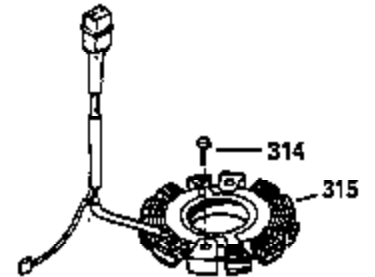

ILLUSTRATION SHOWS TYPICAL PARTS ONLY. ORDER PART NUMBER. PARTS NOT LISTED ARE SUPPLIED BY OEM.

VIEW 3 OF 3

Ref #	Part Number	Qty	Description
16	36284	1	Governor Lever (Incl. 212A)
17	29916	1	Governor Lever Clamp
18	650548	1	Screw, 8-32 x 5/16"
19	35945	1	Extension Spring
28	30322	1	Lock Nut, 8-32
35	29826	1	Screw, 10-32 x 3/4"
36	29918	1	Lock Washer
37	29216	1	Lock Nut, 10-32
92	650880	1	Lock Washer
93	650881	1	Flywheel Nut
186A	35957	1	Choke Link
186	36285	1	Governor Link
200	35956	1	Control Bracket (Incl. 203 & 204)
203	33802	1	Compression Spring
204	650777	1	Screw, 6-32 x 21/32"
209	650902	2	Screw, 10-32 x 7/16"
210	27793	1	Conduit Clip
211	28942	1	Screw, 10-32 x 3/8"
238	650875	2	Screw, 10-32 x 5-1/4"
245A	35404	1	Air Cleaner Filter
260	35964	1	Blower Housing
261	30063	2	Screw, Torx T-30, 1/4-20 x 1/2"
262A	650951	1	Screw, 5/16-24 x 25/32"
264A	30063	1	Screw, Torx T-30, 1/4-20 x 1/2"
286	35962	1	Cup & Screen
314	650873	2	Screw, 1/4-20 x 3/4"
315	611104	1	Alternator Coil (3/5 Split)(Incl.321, 322,323)
321	611161	1	Diode
322	611142	1	Connector Body
323	611118	2	Terminal
337	36407	1	Deflector