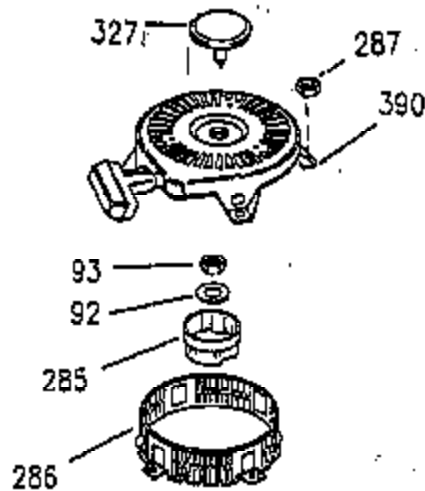

ILLUSTRATION SHOWS TYPICAL PARTS ONLY. ORDER PART NUMBER. PARTS NOT LISTED ARE SUPPLIED BY OEM.

Ref #	Part Number	Qty	Description
16	36284	1	Governor Lever (Incl. 212A)
17	29916	1	Governor Lever Clamp
18	650548	1	Screw, 8-32 x 5/16"
19	35945	1	Extension Spring
28	30322	1	Lock Nut, 8-32
35	29826	1	Screw, 10-32 x 3/4"
36	29918	1	Lock Washer
37	29216	1	Lock Nut, 10-32
92	650880	1	Lock Washer
93	650881	1	Flywheel Nut
186A	35957	1	Choke Link
186	36285	1	Governor Link
200	35956	1	Control Bracket (Incl. 203 & 204)
203	36482	1	Compression Spring
204	650777	1	Screw, 6-32 x 21/32"
209	650902	2	Screw, 10-32 x 7/16"
210	27793	1	Conduit Clip
211	28942	1	Screw, 10-32 x 3/8"
238	650875	2	Screw, 10-32 x 5-1/4"
245A	35404	1	Air Cleaner Filter
260	35964	1	Blower Housing
261	30063	2	Screw, Torx T-30, 1/4-20 x 1/2"
262A	650951	1	Screw, 5/16-24 x 25/32"
264A	30063	1	Screw, Torx T-30, 1/4-20 x 1/2"
286	35962	1	Cup & Screen
314	650873	2	Screw, 1/4-20 x 3/4"
315	611104	1	Alternator Coil (3/5 Split)(Incl.321, 322,323)
321	611161	1	Diode
322	611142	1	Connector Body
323	611118	2	Terminal
337	36407	1	Deflector