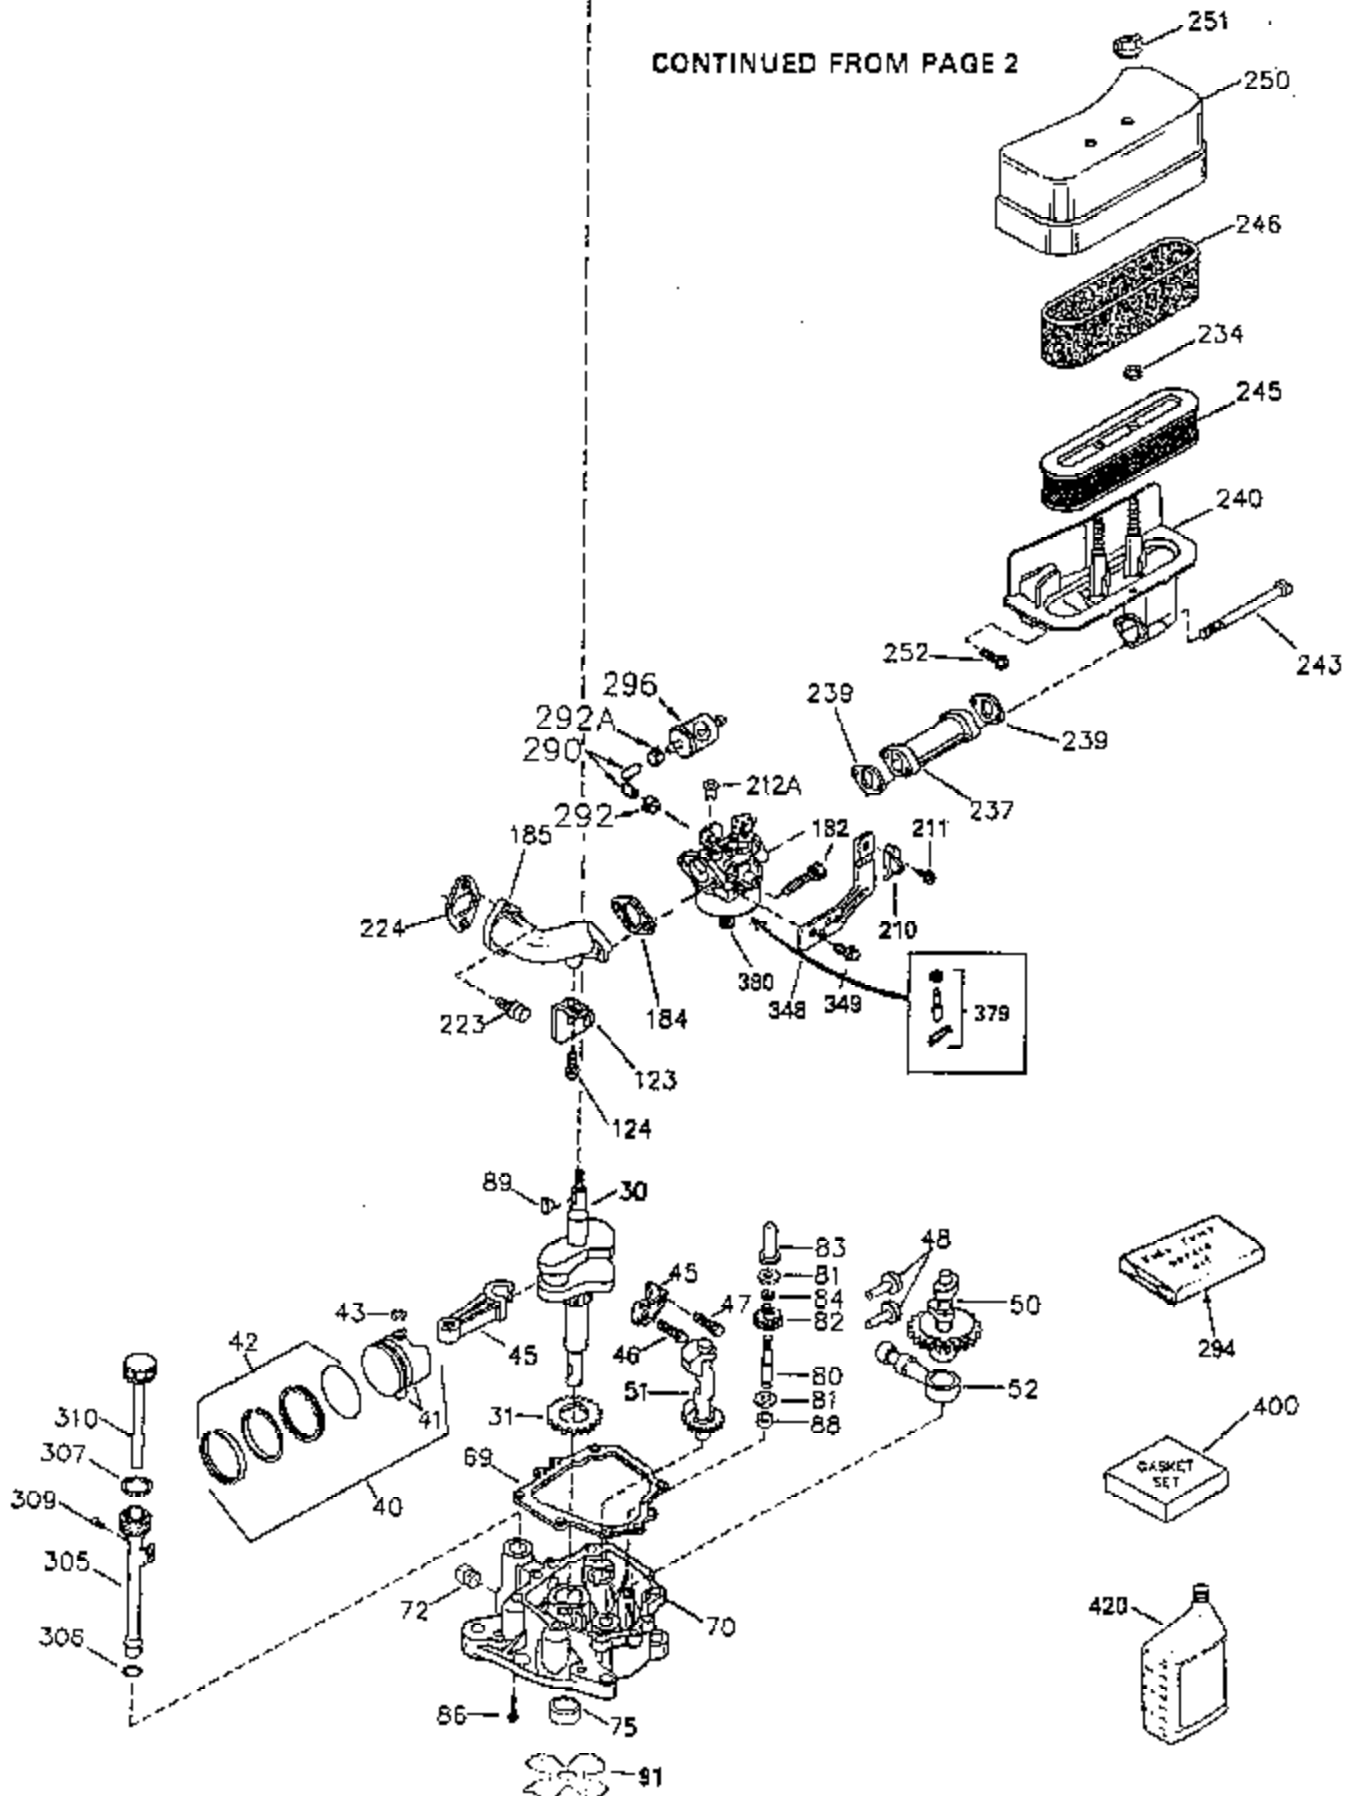

ILLUSTRATION SHOWS TYPICAL PARTS ONLY. ORDER BY PART NUMBER. PARTS NOT LISTED ARE SUPPLIED BY OEM.

CONTINUED FROM PAGE 2

Ref #	Part Number	Qty	Description
28	30322	1	Lock Nut, 8-32
30	35336B	1	Crankshaft
31	35327	1	Counterbalance Gear
40	35776	1	Piston, Pin & Ring Set (Std.)
40	35777	1	Piston, Pin & Ring Set (.010" OS)
40	35778	1	Piston, Pin & Ring Set (.020" OS)
41	35773	1	Piston & Pin Ass'y. (Std.) (Incl. 43)
41	35774	1	Piston & Pin Ass'y. (.010" OS) (Incl. 43)
41	35775	1	Piston & Pin Ass'y. (.020" OS) (Incl. 43)
42	35779	1	Ring Set (Std.)
42	35780	1	Ring Set (.010" OS)
42	35781	1	Ring Set (.020" OS)
43	35772	2	Piston Pin Retaining Ring
45	35330A	1	Connecting Rod Ass'y. (Incl. 46 & 47)
46	650908	1	Connecting Rod Bolt
47	650882	1	Connecting Rod Bolt
48	35313	2	Valve Lifter
50	35939	1	Camshaft (MCR)
51	35315A	1	Counterbalance Weight
52	31356	1	Oil Pump Ass'y.
69	35317	1	* Mounting Flange Gasket
70	35970	1	Mounting Flange (Incl. 72, 75 & 80)
72	31927	1	Oil Drain Plug
75	35319	1	Oil Seal
80	35712	1	Governor Shaft
81	35479	2	Washer
82	35321	1	Governor Gear Ass'y.
83	35322	1	Governor Spool
84	29193	1	Retaining Ring
86	650833	7	Screw, 1/4-20 x 1-3/16"
88	31707A	1	Spacer
89	32589	1	Flywheel Key
123	35288	1	Intake Pipe Brace
124	650738	2	Screw, 1/4-20 x 5/8"
182	650517	2	Screw, 1/4-20 x 27/32"
184	33263	1	* Carburetor To Intake Pipe Gasket
185	35955	1	Intake Pipe
210	27793	1	Conduit Clip
211	28942	1	Screw, 10-32 x 3/8"
212A	36288	2	Bushing
223	650971	2	Screw, Torx T-30, 5/16-18 x 7/8"
224	35958	1	* Intake Pipe Gasket
234	650825	2	Nut & Lock Washer, 1/4-20
237	35286	1	Air Cleaner Adapter
238	650875	2	Screw, 10-32 x 5-1/4"
239	33629	2	* Air Cleaner Gasket
240	35960	1	Air Cleaner Body (Incl. 239)
245	35403	1	Air Cleaner Filter (Incl. 234)
245A	35404	1	Air Cleaner Filter
250	35961	1	Air Cleaner Cover
251	650886	2	Wing Nut, 1/4-20
261	30063	2	Screw, Torx T-30, 1/4-20 x 1/2"
262A	650951	1	Screw, 5/16-24 x 25/32"
264A	30063	1	Screw, Torx T-30, 1/4-20 x 1/2"
290	30705	1	Fuel Line
292	26460	2	Fuel Line Clamp
296	34279B	1	Fuel Filter (Incl. 292)
296	34279B	1	Fuel Filter (Incl. 292)