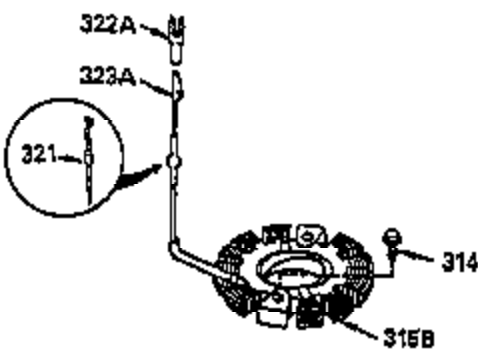

ILLUSTRATION SHOWS TYPICAL PARTS ONLY. ORDER PART NUMBER. PARTS NOT LISTED ARE SUPPLIED BY OEM.

Ref #	Part Number	Qty	Description
16	36284	1	Governor Lever (Incl. 212A)
17	29916	1	Governor Lever Clamp
18	650548	1	Screw, 8-32 x 5/16"
19	35945	1	Extension Spring
28	30322	1	Lock Nut, 8-32
35	29826	1	Screw, 10-32 x 3/4"
36	29918	1	Lock Washer
37	29216	1	Lock Nut, 10-32
92	650880	1	Lock Washer
93	650881	1	Flywheel Nut
186A	35957	1	Choke Link
186	36285	1	Governor Link
200	35956	1	Control Bracket (Incl. 203 & 204)
203	36482	1	Compression Spring
204	650777	1	Screw, 6-32 x 21/32"
209	650902	2	Screw, 10-32 x 7/16"
210	27793	1	Conduit Clip
211	28942	1	Screw, 10-32 x 3/8"
238	650875	2	Screw, 10-32 x 5-1/4"
245A	35404	1	Air Cleaner Filter
260	35964	1	Blower Housing
261	30063	2	Screw, Torx T-30, 1/4-20 x 1/2"
262A	650951	1	Screw, 5/16-24 x 25/32"
264A	30063	1	Screw, Torx T-30, 1/4-20 x 1/2"
286	35962	1	Cup & Screen
314	650873	2	Screw, 1/4-20 x 3/4"
315	611104	1	Alternator Coil (3/5 Split)(Incl.321, 322,323)
321	611161	1	Diode
322	611142	1	Connector Body
323	611118	2	Terminal
337	36407	1	Deflector