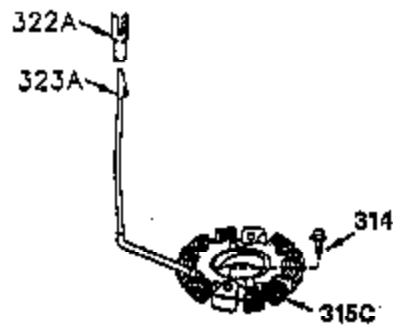

ILLUSTRATION SHOWS TYPICAL PARTS ONLY. ORDER PART NUMBER. PARTS NOT LISTED ARE SUPPLIED BY OEM.

Ref #	Part Number	Qty	Description
16	36284	1	Governor Lever (Incl. 212A)
17	29916	1	Governor Lever Clamp
18	650548	1	Screw, 8-32 x 5/16"
19	35945	1	Extension Spring
28	30322	1	Lock Nut, 8-32
35	29826	1	Screw, 10-32 x 3/4"
36	29918	1	Lock Washer
37	29216	1	Lock Nut, 10-32
92	650880	1	Lock Washer
93	650881	1	Flywheel Nut
186A	35957	1	Choke Link
186	36285	1	Governor Link
200	35956	1	Control Bracket (Incl. 203 & 204)
203	36482	1	Compression Spring
204	650777	1	Screw, 6-32 x 21/32"
209	650902	2	Screw, 10-32 x 7/16"
210	27793	1	Conduit Clip
211	28942	1	Screw, 10-32 x 3/8"
238	650875	2	Screw, 10-32 x 5-1/4"
245A	35404	1	Air Cleaner Filter
260	35964	1	Blower Housing
261	30063	2	Screw, Torx T-30, 1/4-20 x 1/2"
262A	650951	1	Screw, 5/16-24 x 25/32"
264A	30063	1	Screw, Torx T-30, 1/4-20 x 1/2"
286	35962	1	Cup & Screen
314	650873	2	Screw, 1/4-20 x 3/4"
315	611104	1	Alternator Coil (3/5 Split)(Incl.321, 322,323)
321	611161	1	Diode
322	611142	1	Connector Body
323	611118	2	Terminal
337	36407	1	Deflector