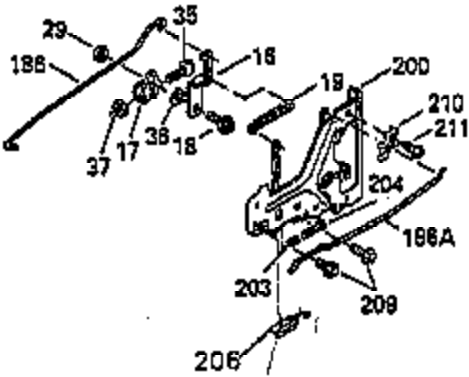

ILLUSTRATION SHOWS TYPICAL PARTS ONLY. ORDER PART NUMBER. PARTS NOT LISTED ARE SUPPLIED BY OEM.

Ref #	Part Number	Qty	Description
16	36284	1	Governor Lever (Incl. 212A)
17	29916	1	Governor Lever Clamp
18	650548	1	Screw, 8-32 x 5/16"
19	35945	1	Extension Spring
28	30322	1	Lock Nut, 8-32
35	29826	1	Screw, 10-32 x 3/4"
36	29918	1	Lock Washer
37	29216	1	Lock Nut, 10-32
92	650880	1	Lock Washer
93	650881	1	Flywheel Nut
186A	35957	1	Choke Link
186	36285	1	Governor Link
200	35956	1	Control Bracket (Incl. 203 & 204)
203	36482	1	Compression Spring
204	650777	1	Screw, 6-32 x 21/32"
209	650902	2	Screw, 10-32 x 7/16"
210	27793	1	Conduit Clip
211	28942	1	Screw, 10-32 x 3/8"
238	650875	2	Screw, 10-32 x 5-1/4"
245A	35404	1	Air Cleaner Filter
260	35964	1	Blower Housing
261	30063	2	Screw, Torx T-30, 1/4-20 x 1/2"
262A	650951	1	Screw, 5/16-24 x 25/32"
264A	30063	1	Screw, Torx T-30, 1/4-20 x 1/2"
286	35962	1	Cup & Screen
314	650873	2	Screw, 1/4-20 x 3/4"
315	611104	1	Alternator Coil (3/5 Split)(Incl.321, 322,323)
321	611161	1	Diode
322	611142	1	Connector Body
323	611118	2	Terminal
337	36407	1	Deflector