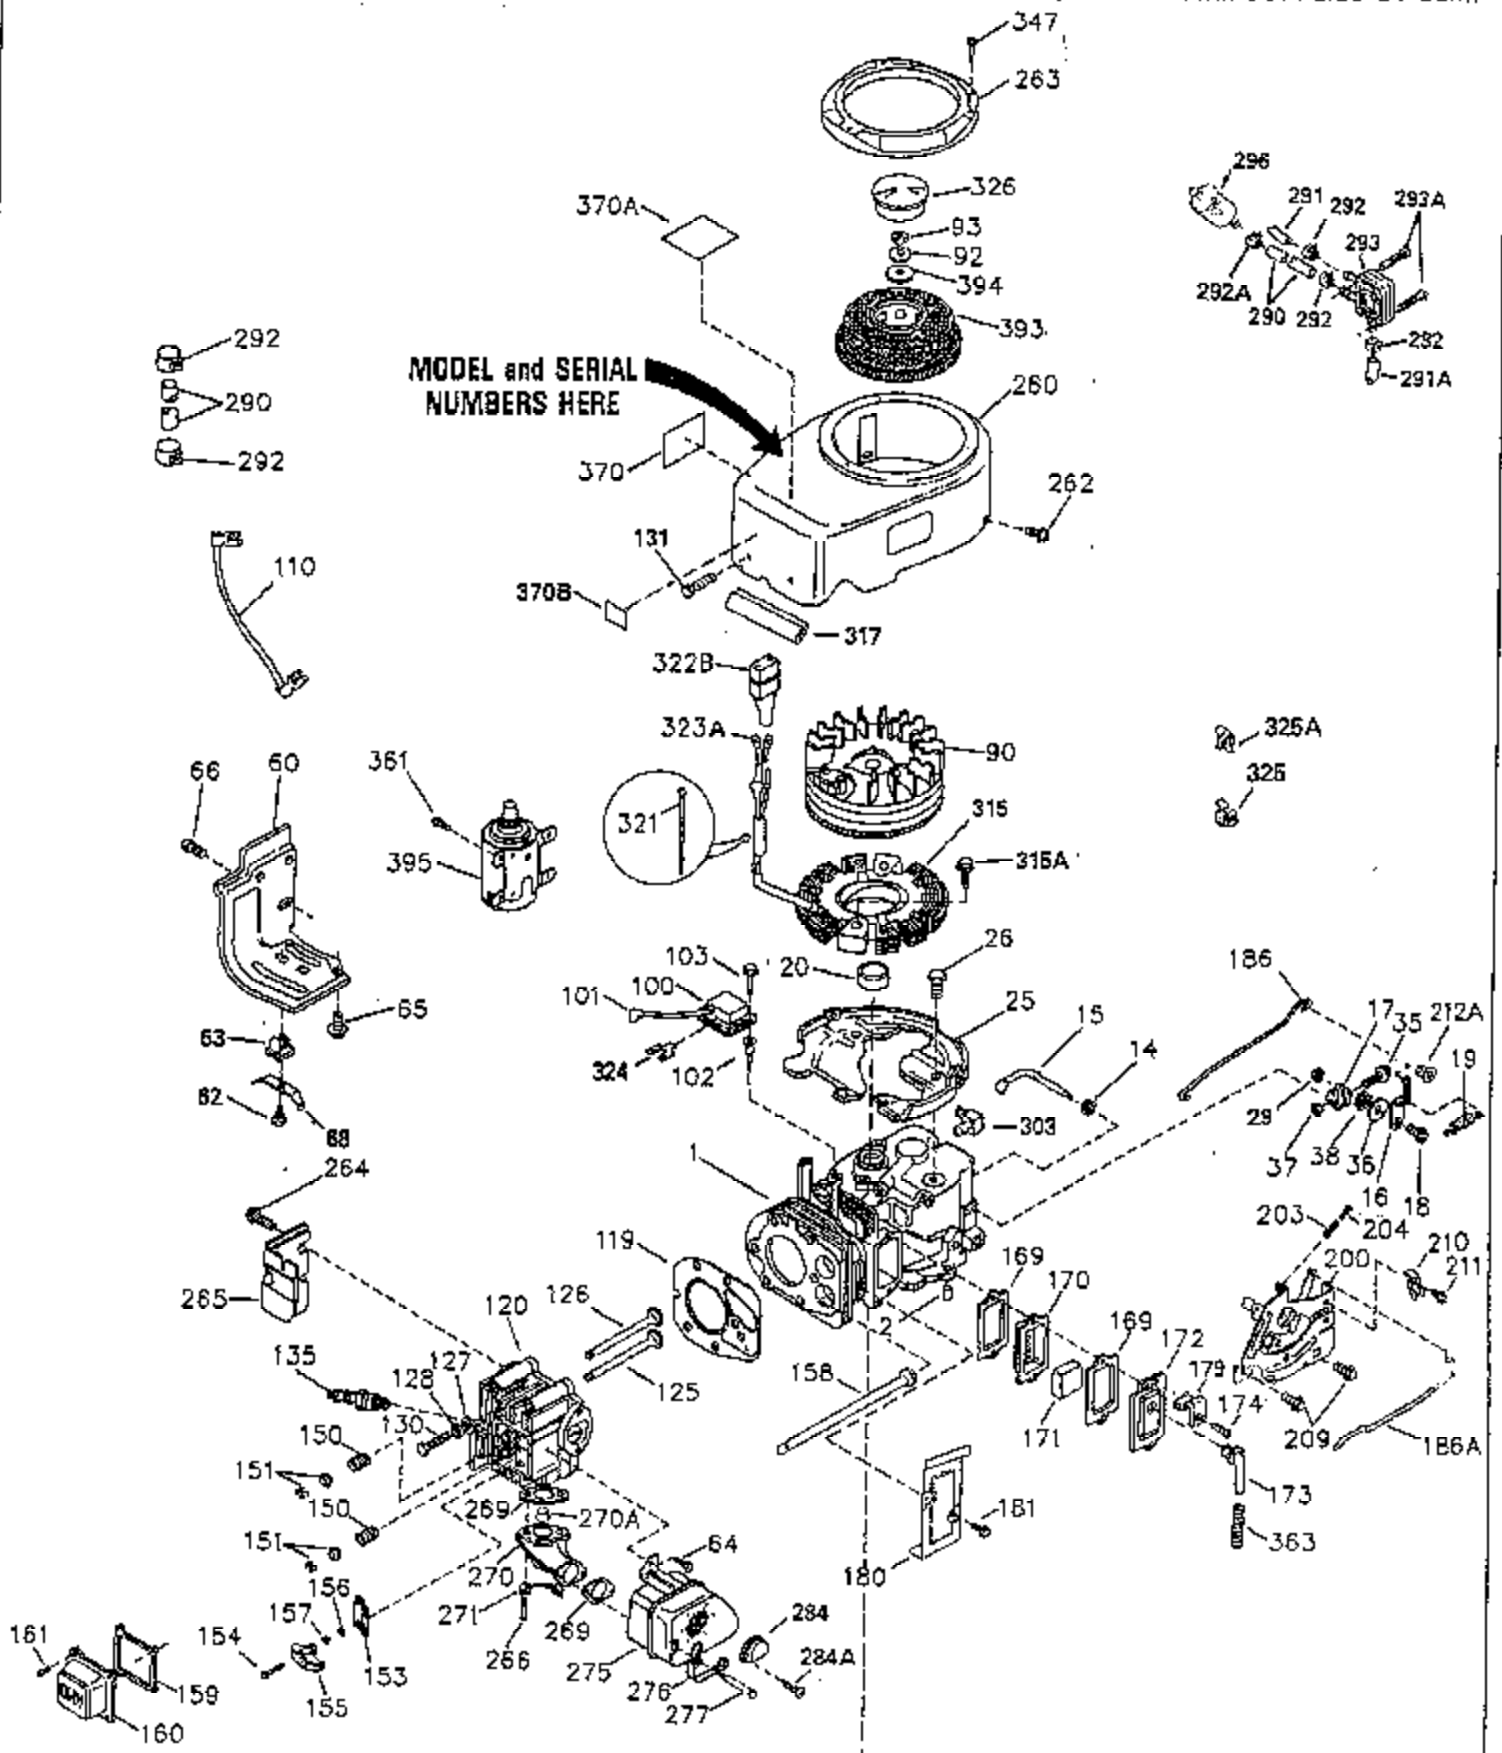

ILLUSTRATION SHOWS TYPICAL PARTS ONLY. ORDER BY PART NUMBER. PARTS NOT LISTED ARE SUPPLIED BY OEM.

CONTINUED TO PAGE 3

Ref #	Part Number	Qty	Description
1	35943A	1	Cylinder (Incl. 2 & 20)
2	27652	2	Dowel Pin
14	28277	2	Washer
15	35324	1	Governor Rod
16	36284	1	Governor Lever (Incl. 212A)
17	29916	1	Governor Lever Clamp
18	650548	1	Screw, 8-32 x 5/16"
19	35945	1	Extension Spring
20	35319	1	Oil Seal
25	36460	1	Blower Housing Baffle
26	650561	2	Screw, 1/4-20 x 5/8"
28	30322	1	Lock Nut, 8-32
35	29826	1	Screw, 10-32 x 3/4"
36	29918	1	Lock Washer
37	29216	1	Lock Nut, 10-32
38	29642	1	Retaining Ring
60	35316A	1	Blower Housing Extension
64	30063	1	Screw, Torx T-30, 1/4-20 x 1/2"
65	650128	1	Screw, 10-24 x 1/2"
90	611094	1	Flywheel (W/Ring Gear)
92	650880	1	Lock Washer
93	650881	1	Flywheel Nut
100	35135	1	Solid State Ignition
101	610118	1	Spark Plug Cover
102	650872	2	Solid State Mounting Stud
103	650814	2	Screw, Torx T-15, 10-24 x 1"
110	36225	1	Ground Wire
119	35946	1	* Cylinder Head Gasket
120	35948	1	Cylinder Head
125	35308	1	Exhaust Valve (Std.)
125	35433	1	Exhaust Valve (1/32" OS)
126	35309	1	Intake Valve (Std.)
126	35432	1	Intake Valve (1/32" OS)
127	650691	6	Washer
128	650690	6	Belleville Washer
130	650946	6	Screw, 5/16-18 x 2-45/64"
135	34645	1	Resistor Spark Plug (RN4C)
150	33507	2	Valve Spring
151	33508	2	Valve Spring Keeper
153	35949	1	Push Rod Guide
154	650945	1	Rocker Arm Stud
155	35950	1	Rocker Arm
156	650890	2	Lock Washer
157	650947	1	Lock Nut, 5/16-24
158	35951	2	Push Rod
159	35952	1	* Rocker Arm Cover Gasket
160	35953A	1	Rocker Arm Housing
161	30063	4	Screw, Torx T-30, 1/4-20 x 1/2"
169	27896A	2	* Valve Cover Gasket
170	28423	1	Breather Body
171	28424	1	Breather Element
172	28425	1	Valve Cover
173	35350	1	Breather Tube
174	650128	2	Screw, 10-24 x 1/2"
180	35954	1	Blower Housing Extension
181	30200	2	Screw, 10-24 x 9/16"
186	36285	1	Governor Link
186A	35957	1	Choke Link