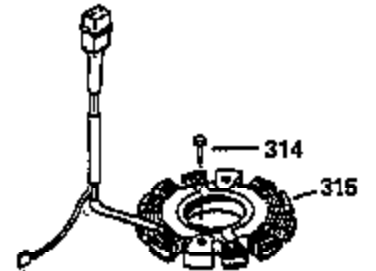

ILLUSTRATION SHOWS TYPICAL PARTS ONLY. ORDER PART NUMBER. PARTS NOT LISTED ARE SUPPLIED BY OEM.

Ref #	Part Number	Qty	Description
16	36284	1	Governor Lever (Incl. 212A)
17	29916	1	Governor Lever Clamp
18	650548	1	Screw, 8-32 x 5/16"
19	35945	1	Extension Spring
28	30322	1	Lock Nut, 8-32
35	29826	1	Screw, 10-32 x 3/4"
36	29918	1	Lock Washer
37	29216	1	Lock Nut, 10-32
92	650880	1	Lock Washer
93	650881	1	Flywheel Nut
186A	35957	1	Choke Link
186	36285	1	Governor Link
200	35956	1	Control Bracket (Incl. 203 & 204)
203	36482	1	Compression Spring
204	650777	1	Screw, 6-32 x 21/32"
209	650902	2	Screw, 10-32 x 7/16"
210	27793	1	Conduit Clip
211	28942	1	Screw, 10-32 x 3/8"
238	650875	2	Screw, 10-32 x 5-1/4"
245A	35404	1	Air Cleaner Filter
260	35964	1	Blower Housing
261	30063	2	Screw, Torx T-30, 1/4-20 x 1/2"
262A	650951	1	Screw, 5/16-24 x 25/32"
264A	30063	1	Screw, Torx T-30, 1/4-20 x 1/2"
286	35962	1	Cup & Screen
314	650873	2	Screw, 1/4-20 x 3/4"
315	611104	1	Alternator Coil (3/5 Split)(Incl.321, 322,323)
321	611161	1	Diode
322	611142	1	Connector Body
323	611118	2	Terminal
337	36407	1	Deflector