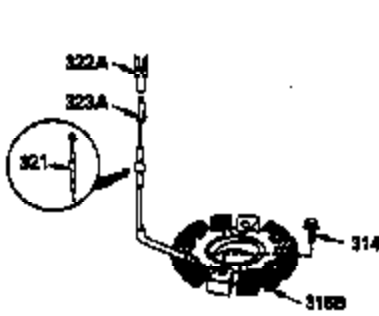

Ref #	Part Number	Qty	Description
64	30063	1	Screw, Torx T-30, 1/4-20 x 1/2"
92	650880	1	Lock Washer
93	650881	1	Flywheel Nut
260	36497	1	Blower Housing
262	29747B	2	Screw, Torx T-40, 5/16-24 x 21/32"
286	35962	1	Cup & Screen
308A	35437	1	Fill Tube Clip
314	650873	2	Screw, 1/4-20 x 3/4"
315	611104	1	Alternator Coil (3/5 Split) (Incl.321 - 323)
321	611161	1	Diode
322	611142	1	Connector Body
323	611118	1	Terminal
330	611167	1	Wire Harness
370B	35274	1	Instruction Decal