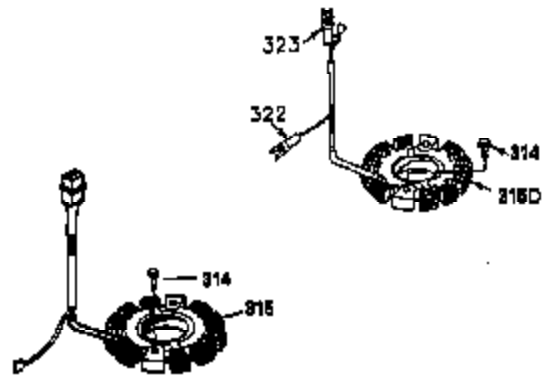

Ref #	Part Number	Qty	Description
64	30063	1	Screw, Torx T-30, 1/4-20 x 1/2"
92	650880	1	Lock Washer
93	650881	1	Flywheel Nut
260	36497	1	Blower Housing
262	29747B	2	Screw, Torx T-40, 5/16-24 x 21/32"
286	35962	1	Cup & Screen
308A	35437	1	Fill Tube Clip
314	650873	2	Screw, 1/4-20 x 3/4"
315	611104	1	Alternator Coil (3/5 Split) (Incl.321 - 323)
321	611161	1	Diode
322	611142	1	Connector Body
323	611118	1	Terminal
330	611167	1	Wire Harness
370B	35274	1	Instruction Decal