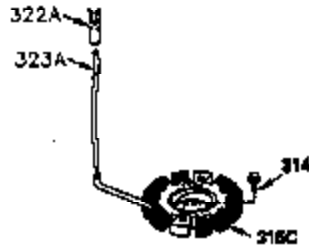

Ref #	Part Number	Qty	Description
64	30063	1	Screw, Torx T-30, 1/4-20 x 1/2"
92	650880	1	Lock Washer
93	650881	1	Flywheel Nut
260	36497	1	Blower Housing
262	29747B	2	Screw, Torx T-40, 5/16-24 x 21/32"
286	35962	1	Cup & Screen
308A	35437	1	Fill Tube Clip
314	650873	2	Screw, 1/4-20 x 3/4"
315	611104	1	Alternator Coil (3/5 Split) (Incl.321 - 323)
321	611161	1	Diode
322	611142	1	Connector Body
323	611118	1	Terminal
330	611167	1	Wire Harness
370B	35274	1	Instruction Decal