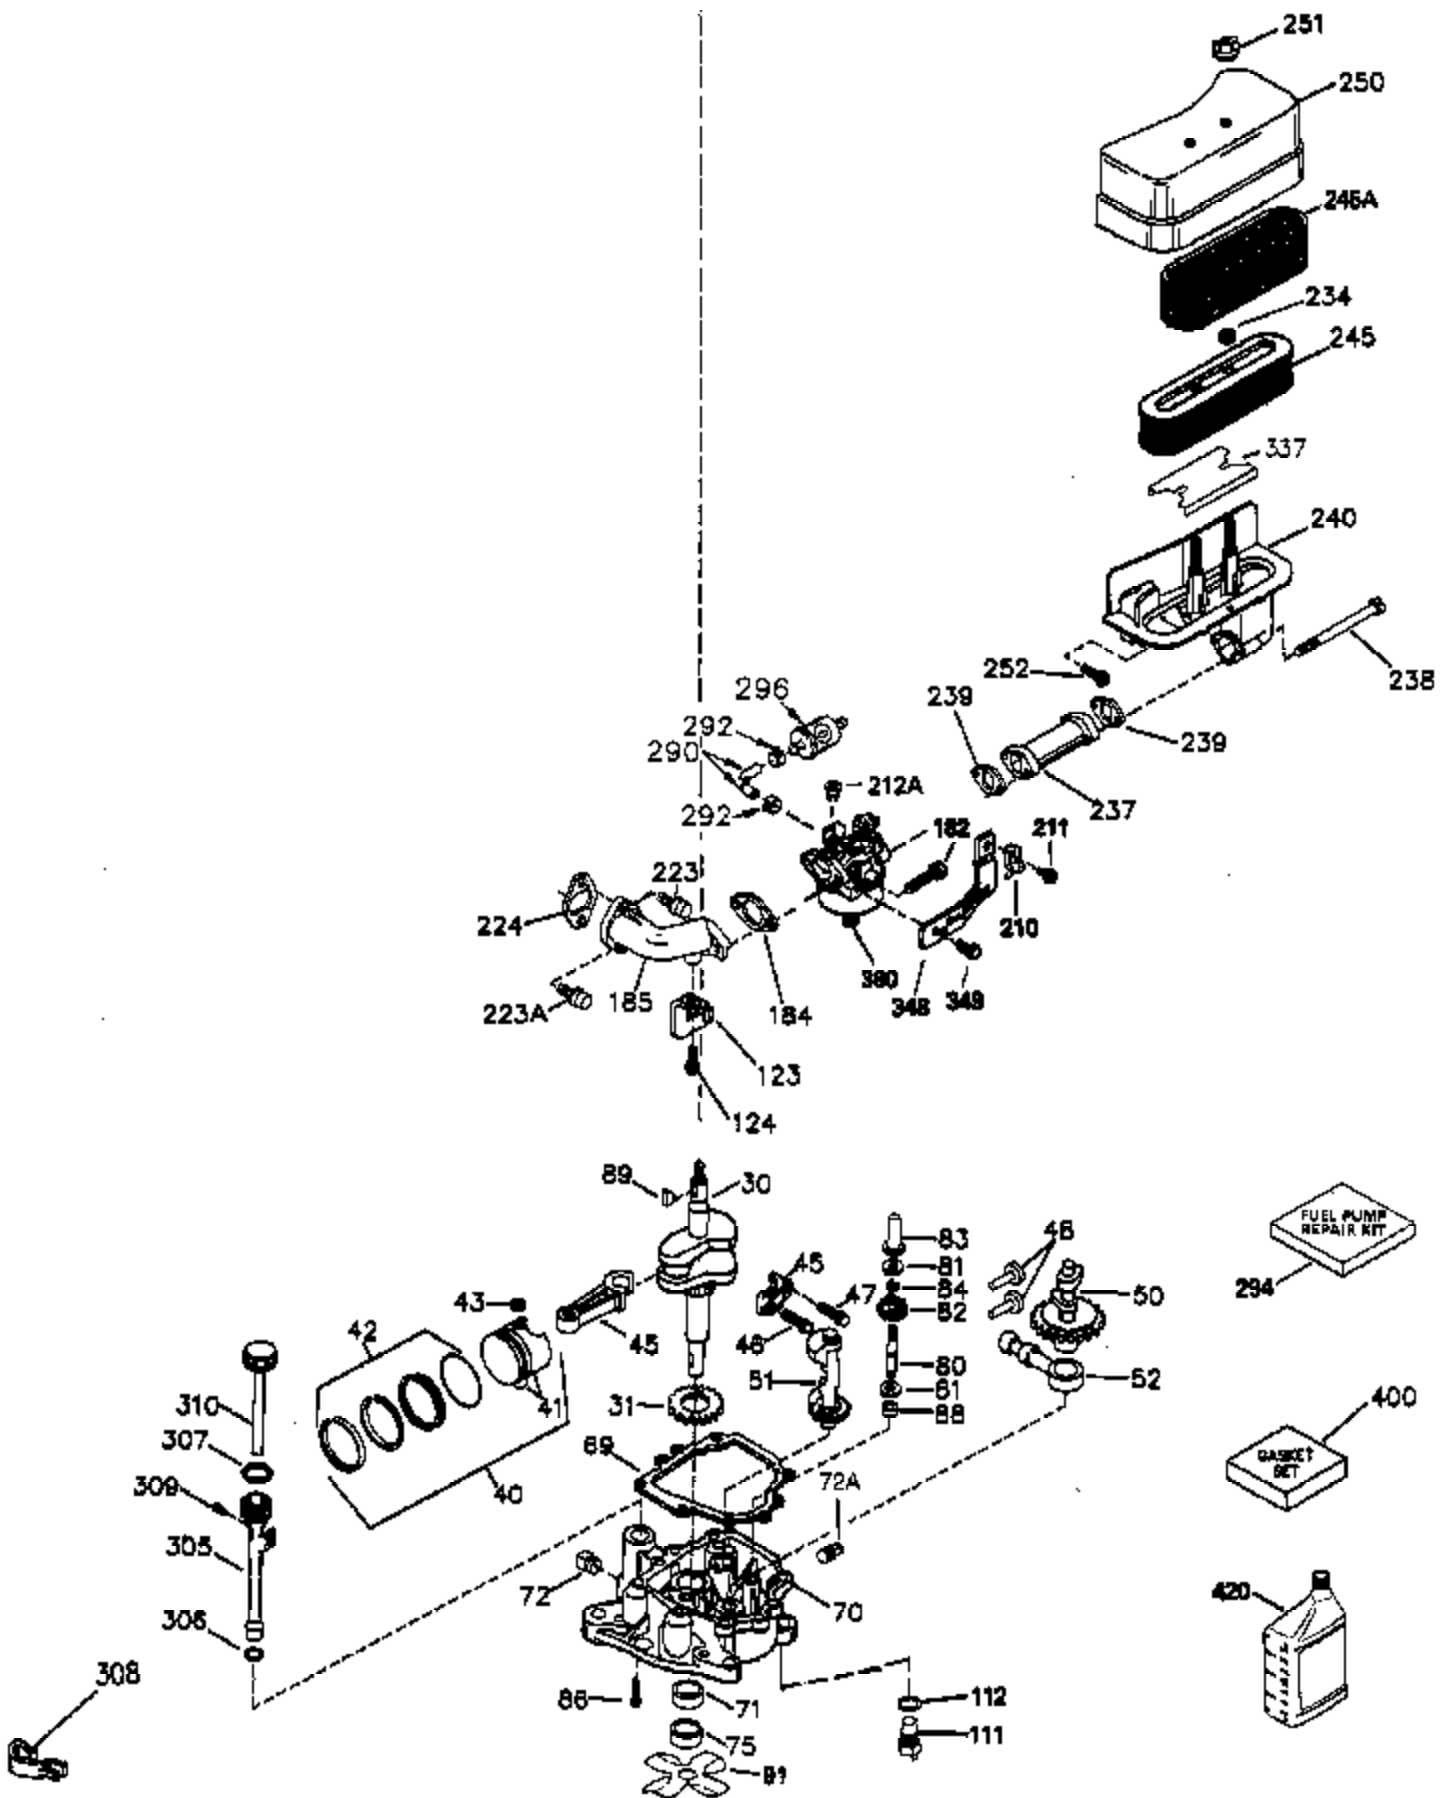

Ref #	Part Number	Qty	Description
30	35335A	1	Crankshaft
31	35327	1	Counterbalance Gear
40	35776	1	Piston, Pin & Ring Set (Std.)
40	35777	1	Piston, Pin & Ring Set (.010" OS)
40	35778	1	Piston, Pin & Ring Set (.020" OS)
41	35773	1	Piston & Pin Ass'y. (Std.) (Incl. 43)
41	35774	1	Piston & Pin Ass'y. (.010" OS) (Incl. 43)
41	35775	1	Piston & Pin Ass'y. (.020" OS) (Incl. 43)
42	35779	1	Ring Set (Std.)
42	35780	1	Ring Set (.010" OS)
42	35781	1	Ring Set (.020" OS)
43	35772	2	Piston Pin Retaining Ring
45	35330A	1	Connecting Rod Ass'y. (Incl. 46 & 47)
46	650908	1	Connecting Rod Bolt
47	650882	1	Connecting Rod Bolt
48	35313	2	Valve Lifter
50	35939	1	Camshaft (MCR)
51	35315A	1	Counterbalance Weight
52	31356	1	Oil Pump Ass'y.
64	30063	1	Screw, Torx T-30, 1/4-20 x 1/2"
69	35317	1	* Mounting Flange Gasket
70	35711A	1	Mounting Flange (Incl. 72, 75 & 80)
72	31927	1	Oil Drain Plug
75	35319	1	Oil Seal
80	35712	1	Governor Shaft
81	35479	2	Washer
82	35321	1	Governor Gear Ass'y.
83	35322	1	Governor Spool
84	29193	1	Retaining Ring
86	650833	7	Screw, 1/4-20 x 1-3/16"
88	31707A	1	Spacer
89	32589	1	Flywheel Key
123	35288	1	Intake Pipe Brace
124	650738	2	Screw, 1/4-20 x 5/8"
182	650517	2	Screw, 1/4-20 x 27/32"
184	33263	1	* Carburetor To Intake Pipe Gasket
185	35955	1	Intake Pipe
210	27793	1	Conduit Clip
211	28942	1	Screw, 10-32 x 3/8"
212A	36288	2	Bushing
223	650971	2	Screw, Torx T-30, 5/16-18 x 7/8"
224	35958	1	* Intake Pipe Gasket
234	650825	2	Nut & Lockwasher, 1/4-20
237	35286	1	Air Cleaner Adapter
238	650875	2	Screw, 10-32 x 5-1/4"
239	33629	2	* Carburetor Gasket
240	35960	1	Air Cleaner Body (Incl. 239)
245	35403	1	Air Cleaner Filter (Incl. 234)
250	35961	1	Air Cleaner Cover
251	650886	2	Wing Nut, 1/4-20
290	30705	1	Fuel Line (15.50")
292	26460	2	Fuel Line Clamp
305	35574	1	Oil Fill Tube
307	35499	1	"O" Ring
310	35576	1	Dipstick
330	611167	1	Wire Harness
337	36407	1	Deflector
370B	35274	1	Instruction Decal