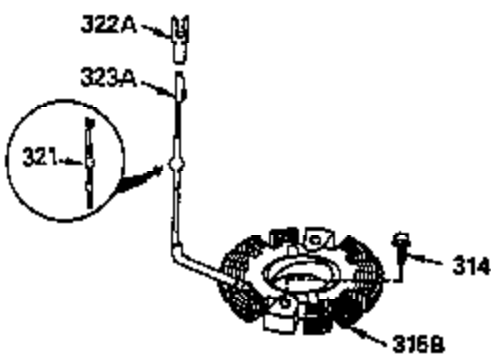

ILLUSTRATION SHOWS TYPICAL PARTS ONLY. ORDER PART NUMBER. PARTS NOT LISTED ARE SUPPLIED BY OEM.

VIEW 3 OF 3

Ref #	Part Number	Qty	Description
16	36284	1	Governor Lever (Incl. 212A)
17	29916	1	Governor Lever Clamp
18	650548	1	Screw, 8-32 x 5/16"
19	35945	1	Extension Spring
28	30322	1	Lock Nut, 8-32
35	29826	1	Screw, 10-32 x 3/4"
36	29918	1	Lock Washer
37	29216	1	Lock Nut, 10-32
92	650880	1	Lock Washer
93	650881	1	Flywheel Nut
186A	35957	1	Choke Link
186	36285	1	Governor Link
200	35956	1	Control Bracket (Incl. 203 & 204)
203	33802	1	Compression Spring
204	650777	1	Screw, 6-32 x 21/32"
209	650902	2	Screw, 10-32 x 7/16"
210	27793	1	Conduit Clip
211	28942	1	Screw, 10-32 x 3/8"
238	650875	2	Screw, 10-32 x 5-1/4"
245A	35404	1	Air Cleaner Filter
260	35964	1	Blower Housing
261	30063	2	Screw, Torx T-30, 1/4-20 x 1/2"
286	35962	1	Cup & Screen
308	33997	1	Fill Tube Clip
308A	35437	1	Fill Tube Clip
314	650873	2	Screw, 1/4-20 x 3/4"
315	611104	1	Alternator Coil (3/5 Split)(Incl.321, 322,323)
321	611161	1	Diode
322	611142	1	Connector Body
323	611118	2	Terminal
337	36407	1	Deflector