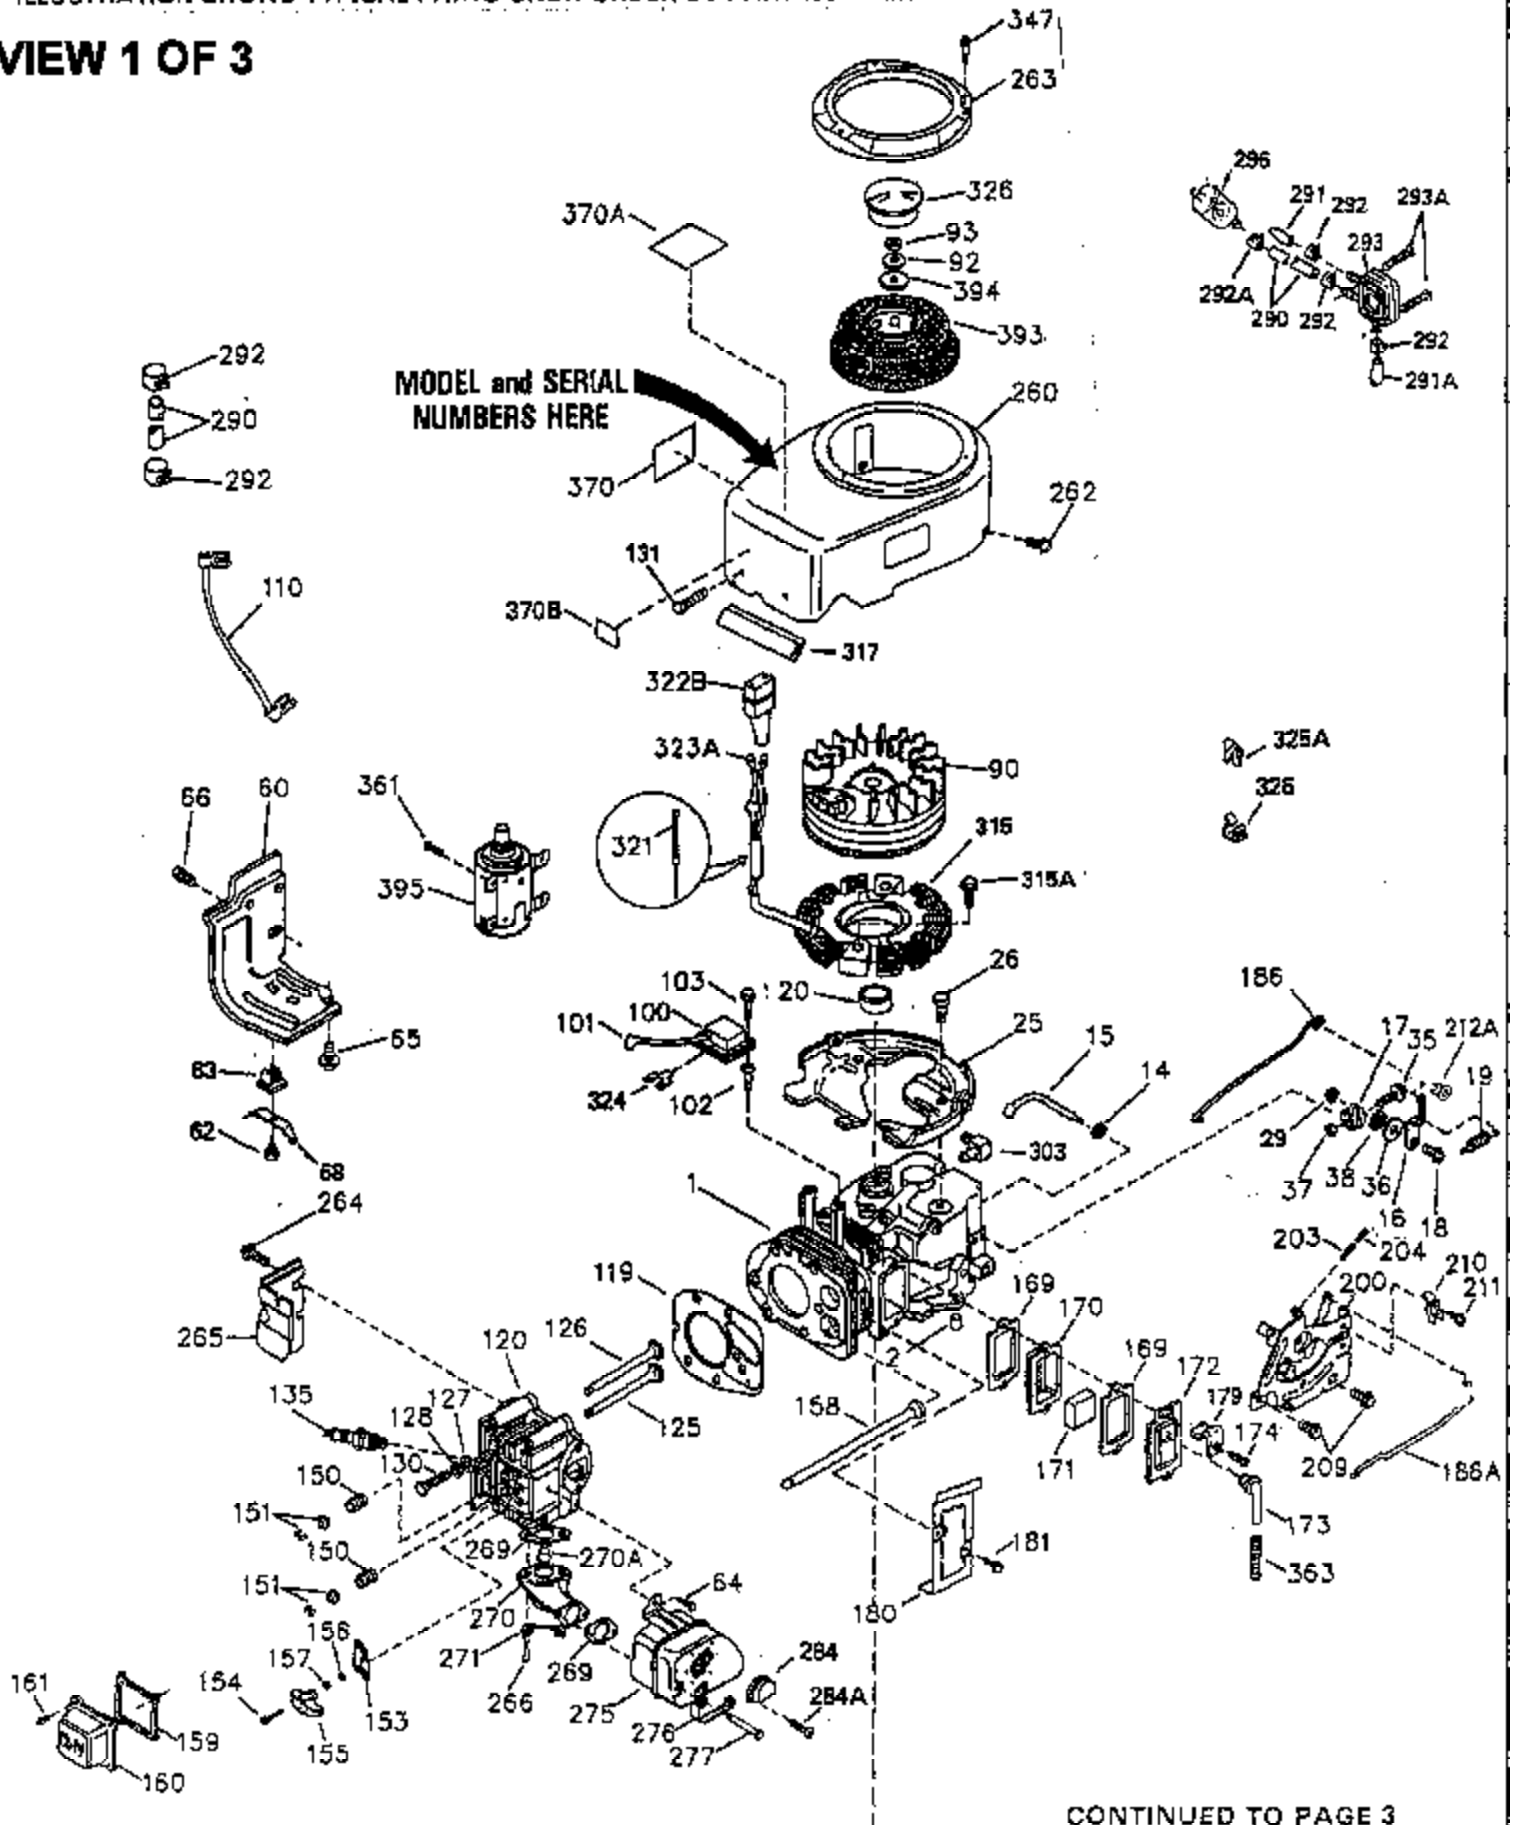

ILLUSTRATION SHOWS TYPICAL PARTS ONLY. ORDER BY PART NUMBER. PARTS NOT LISTED ARE SUPPLIED BY OEM.

VIEW 1 OF 3

CONTINUED TO PAGE 3

Ref #	Part Number	Qty	Description
	1 35943	1	Cylinder (Incl. 2 & 20)
	2 27652	2	Dowel Pin
	14 28277	2	Washer
	15 35324	1	Governor Rod
	16 36284	1	Governor Lever (Incl. 212A)
	17 29916	1	Governor Lever Clamp
	18 650548	1	Screw, 8-32 x 5/16"
	19 35945	1	Extension Spring
	20 35319	1	Oil Seal
	25 35326	1	Blower Housing Baffle
	26 650561	2	Screw, 1/4-20 x 5/8"
	28 30322	1	Lock Nut, 8-32
	35 29826	1	Screw, 10-32 x 3/4"
	36 29918	1	Lock Washer
	37 29216	1	Lock Nut, 10-32
	38 29642	1	Retaining Ring
	60 35316A	1	Blower Housing Extension
	64 30063	1	Screw, Torx T-30, 1/4-20 x 1/2"
	65 650128	1	Screw, 10-24 x 1/2"
	90 611094	1	Flywheel (W/Ring Gear)
	92 650880	1	Lock Washer
	93 650881	1	Flywheel Nut
	100 35135	1	Solid State Ignition
	101 610118	1	Spark Plug Cover
	102 650872	2	Solid State Mounting Stud
	103 650814	2	Screw, Torx T-15, 10-24 x 1"
	110 36225	1	Ground Wire
	119 35946	1	* Cylinder Head Gasket
	120 35948	1	Cylinder Head
	125 35308	1	Exhaust Valve (Std.)
	125 35433	1	Exhaust Valve (1/32" OS)
	126 35309	1	Intake Valve (Std.)
	126 35432	1	Intake Valve (1/32" OS)
	127 650691	6	Washer
	128 650690	6	Belleville Washer
	130 650946	6	Screw, 5/16-18 x 2-45/64"
	135 34645	1	Resistor Spark Plug (RN4C)
	150 33507	2	Valve Spring
	151 33508	2	Valve Spring Keeper
	153 35949	1	Push Rod Guide
	154 650945	1	Rocker Arm Stud
	155 35950	1	Rocker Arm
	156 650890	2	Lock Washer
	157 650947	1	Lock Nut, 5/16-24
	158 35951	2	Push Rod
	159 35952	1	* Rocker Arm Cover Gasket
	160 35953A	1	Rocker Arm Housing
	161 30063	4	Screw, Torx T-30, 1/4-20 x 1/2"
	169 27896A	2	* Valve Cover Gasket
	170 28423	1	Breather Body
	171 28424	1	Breather Element
	172 28425	1	Valve Cover
	173 35350	1	Breather Tube
	174 650128	2	Screw, 10-24 x 1/2"
	180 35954	1	Blower Housing Extension
	181 30200	2	Screw, 10-24 x 9/16"
	186A 35957	1	Choke Link
	186 36285	1	Governor Link