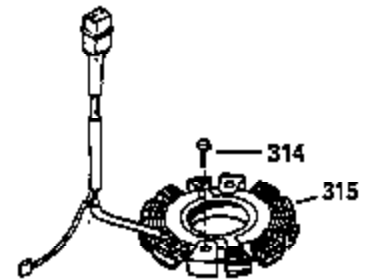

ILLUSTRATION SHOWS TYPICAL PARTS ONLY. ORDER PART NUMBER. PARTS NOT LISTED ARE SUPPLIED BY OEM.

VIEW 3 OF 3

Ref #	Part Number	Qty	Description
16	36284	1	Governor Lever (Incl. 212A)
17	29916	1	Governor Lever Clamp
18	650548	1	Screw, 8-32 x 5/16"
19	35945	1	Extension Spring
28	30322	1	Lock Nut, 8-32
35	29826	1	Screw, 10-32 x 3/4"
36	29918	1	Lock Washer
37	29216	1	Lock Nut, 10-32
92	650880	1	Lock Washer
93	650881	1	Flywheel Nut
186A	35957	1	Choke Link
186	36285	1	Governor Link
200	35956	1	Control Bracket (Incl. 203 & 204)
203	33802	1	Compression Spring
204	650777	1	Screw, 6-32 x 21/32"
209	650902	2	Screw, 10-32 x 7/16"
210	27793	1	Conduit Clip
211	28942	1	Screw, 10-32 x 3/8"
238	650875	2	Screw, 10-32 x 5-1/4"
245A	35404	1	Air Cleaner Filter
260	35964	1	Blower Housing
261	30063	2	Screw, Torx T-30, 1/4-20 x 1/2"
286	35962	1	Cup & Screen
308	33997	1	Fill Tube Clip
308A	35437	1	Fill Tube Clip
314	650873	2	Screw, 1/4-20 x 3/4"
315	611104	1	Alternator Coil (3/5 Split)(Incl.321, 322,323)
321	611161	1	Diode
322	611142	1	Connector Body
323	611118	2	Terminal
337	36407	1	Deflector