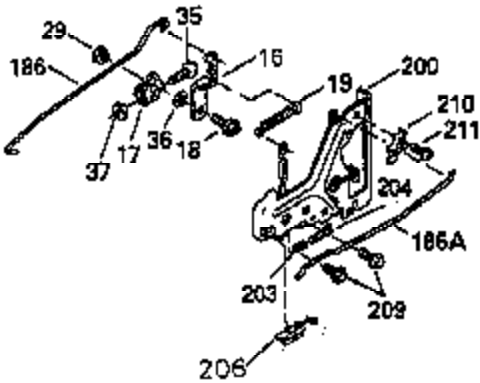

ILLUSTRATION SHOWS TYPICAL PARTS ONLY. ORDER PART NUMBER. PARTS NOT LISTED ARE SUPPLIED BY OEM.

VIEW 3 OF 3

Ref #	Part Number	Qty	Description
16	36284	1	Governor Lever (Incl. 212A)
17	29916	1	Governor Lever Clamp
18	650548	1	Screw, 8-32 x 5/16"
19	35945	1	Extension Spring
28	30322	1	Lock Nut, 8-32
35	29826	1	Screw, 10-32 x 3/4"
36	29918	1	Lock Washer
37	29216	1	Lock Nut, 10-32
92	650880	1	Lock Washer
93	650881	1	Flywheel Nut
186A	35957	1	Choke Link
186	36285	1	Governor Link
200	35956	1	Control Bracket (Incl. 203 & 204)
203	33802	1	Compression Spring
204	650777	1	Screw, 6-32 x 21/32"
209	650902	2	Screw, 10-32 x 7/16"
210	27793	1	Conduit Clip
211	28942	1	Screw, 10-32 x 3/8"
238	650875	2	Screw, 10-32 x 5-1/4"
245A	35404	1	Air Cleaner Filter
260	35964	1	Blower Housing
261	30063	2	Screw, Torx T-30, 1/4-20 x 1/2"
286	35962	1	Cup & Screen
308	33997	1	Fill Tube Clip
308A	35437	1	Fill Tube Clip
314	650873	2	Screw, 1/4-20 x 3/4"
315	611104	1	Alternator Coil (3/5 Split)(Incl.321, 322,323)
321	611161	1	Diode
322	611142	1	Connector Body
323	611118	2	Terminal
337	36407	1	Deflector