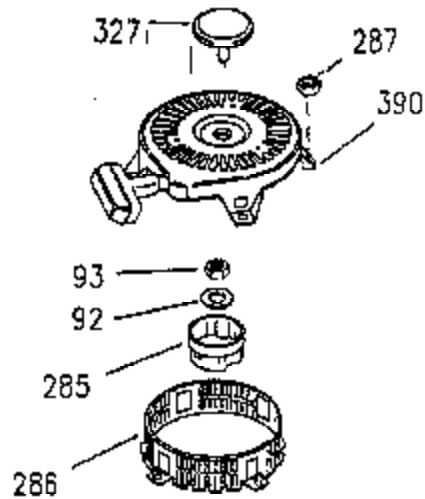

ILLUSTRATION SHOWS TYPICAL PARTS ONLY. ORDER PART NUMBER. PARTS NOT LISTED ARE SUPPLIED BY OEM.

VIEW 3 OF 3

Ref #	Part Number	Qty	Description
16	36284	1	Governor Lever (Incl. 212A)
17	29916	1	Governor Lever Clamp
18	650548	1	Screw, 8-32 x 5/16"
19	35945	1	Extension Spring
28	30322	1	Lock Nut, 8-32
35	29826	1	Screw, 10-32 x 3/4"
36	29918	1	Lock Washer
37	29216	1	Lock Nut, 10-32
92	650880	1	Lock Washer
93	650881	1	Flywheel Nut
186A	35957	1	Choke Link
186	36285	1	Governor Link
200	35956	1	Control Bracket (Incl. 203 & 204)
203	33802	1	Compression Spring
204	650777	1	Screw, 6-32 x 21/32"
209	650902	2	Screw, 10-32 x 7/16"
210	27793	1	Conduit Clip
211	28942	1	Screw, 10-32 x 3/8"
238	650875	2	Screw, 10-32 x 5-1/4"
245A	35404	1	Air Cleaner Filter
260	35964	1	Blower Housing
261	30063	2	Screw, Torx T-30, 1/4-20 x 1/2"
286	35962	1	Cup & Screen
308	33997	1	Fill Tube Clip
308A	35437	1	Fill Tube Clip
314	650873	2	Screw, 1/4-20 x 3/4"
315	611104	1	Alternator Coil (3/5 Split)(Incl.321, 322,323)
321	611161	1	Diode
322	611142	1	Connector Body
323	611118	2	Terminal
337	36407	1	Deflector