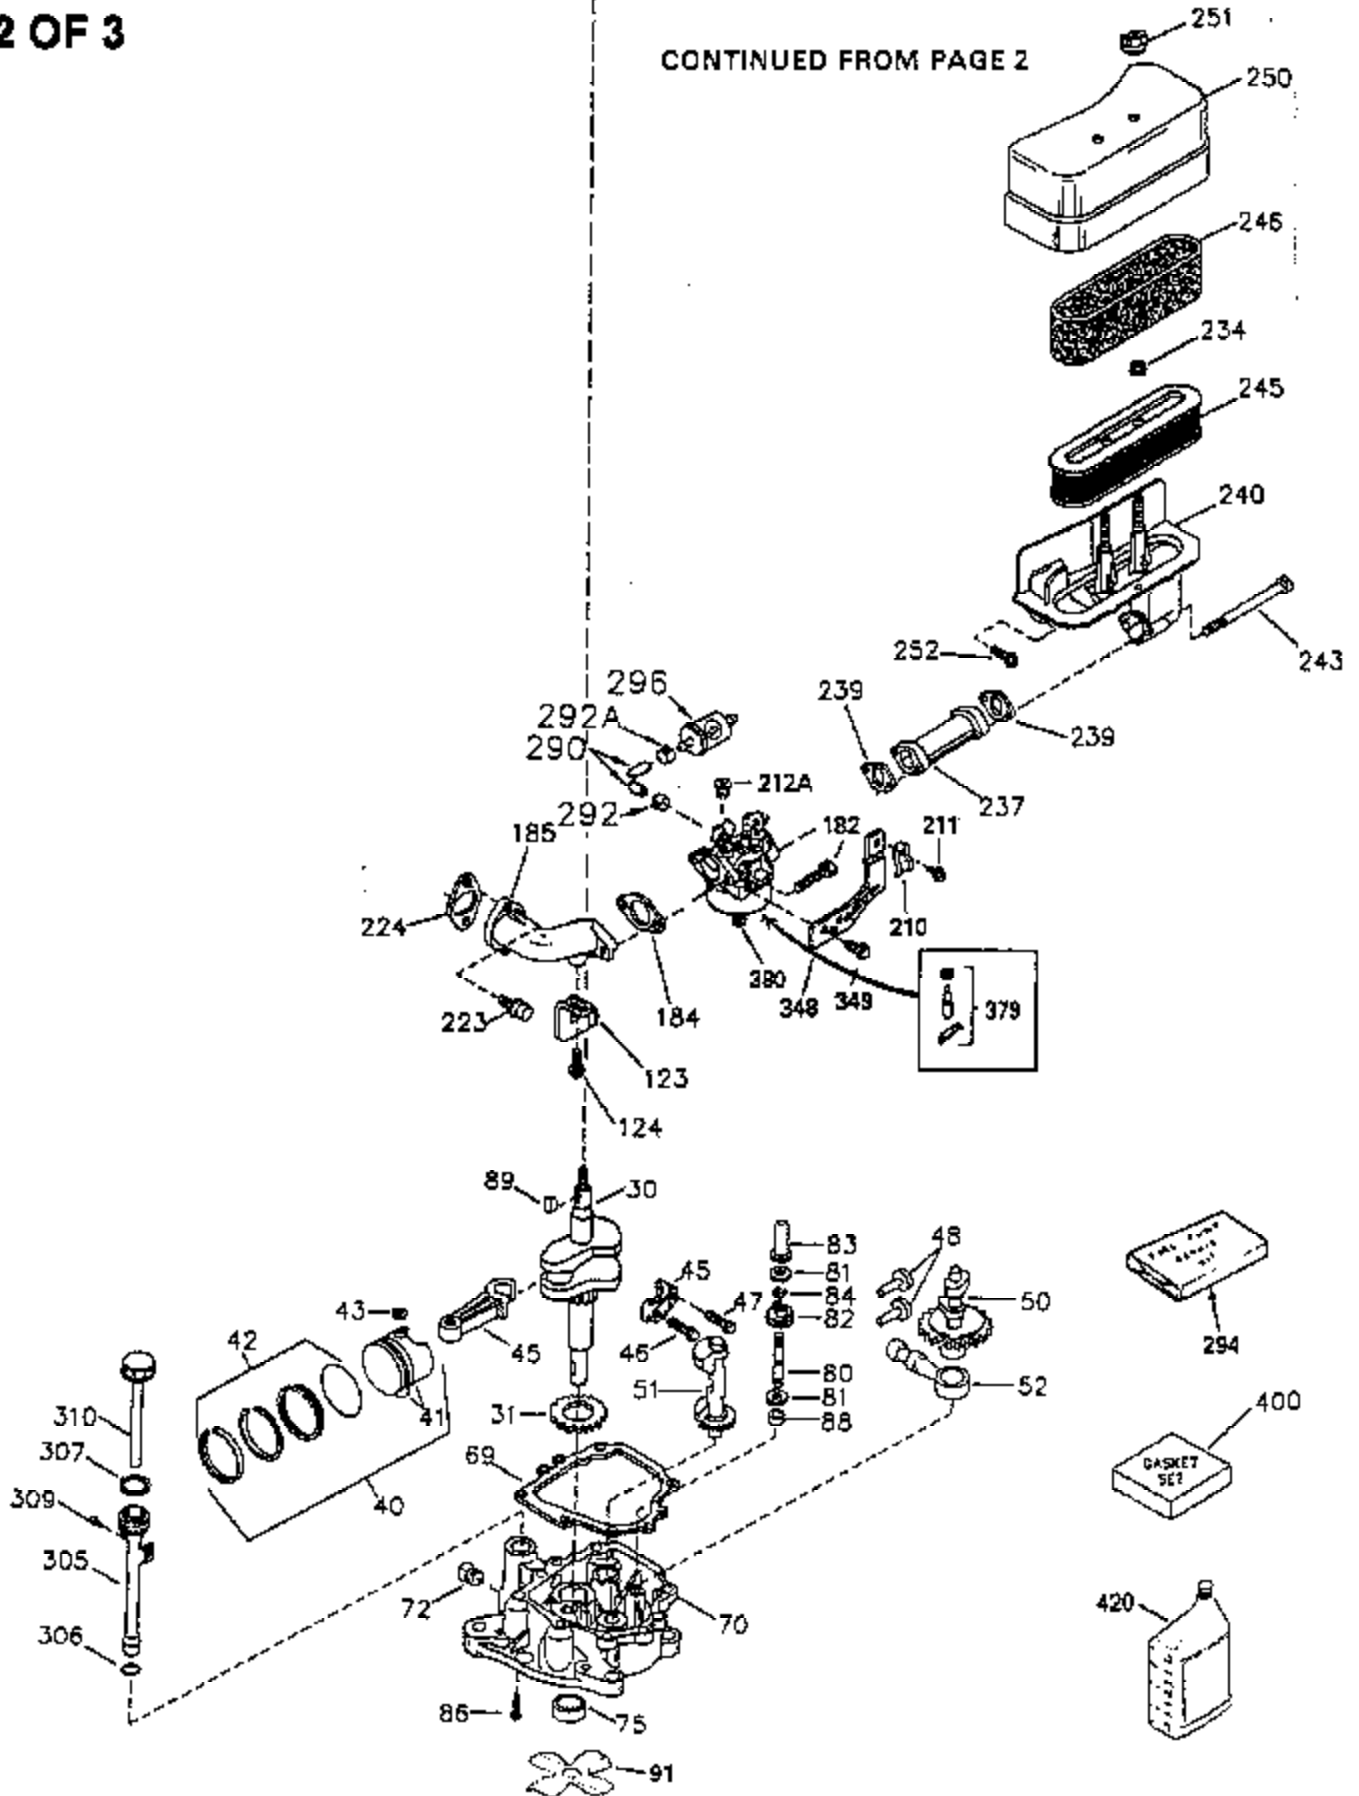

ILLUSTRATION SHOWS TYPICAL PARTS ONLY. ORDER BY PART NUMBER. PARTS NOT LISTED ARE SUPPLIED BY DEM.

VIEW 2 OF 3

CONTINUED FROM PAGE 2

Ref #	Part Number	Qty	Description
28	30322	1	Lock Nut, 8-32
30	35336B	1	Crankshaft
31	35327	1	Counterbalance Gear
40	35776	1	Piston, Pin & Ring Set (Std.)
40	35777	1	Piston, Pin & Ring Set (.010" OS)
40	35778	1	Piston, Pin & Ring Set (.020" OS)
41	35773	1	Piston & Pin Ass'y. (Std.) (Incl. 43)
41	35774	1	Piston & Pin Ass'y. (.010" OS) (Incl. 43)
41	35775	1	Piston & Pin Ass'y. (.020" OS) (Incl. 43)
42	35779	1	Ring Set (Std.)
42	35780	1	Ring Set (.010" OS)
42	35781	1	Ring Set (.020" OS)
43	35772	2	Piston Pin Retaining Ring
45	35330A	1	Connecting Rod Ass'y. (Incl. 46 & 47)
46	650908	1	Connecting Rod Bolt
47	650882	1	Connecting Rod Bolt
48	35313	2	Valve Lifter
50	35939	1	Camshaft (MCR)
51	35315A	1	Counterbalance Weight
52	31356	1	Oil Pump Ass'y.
69	35317	1	* Mounting Flange Gasket
70	35711A	1	Mounting Flange (Incl. 72, 75 & 80)
72	31927	1	Oil Drain Plug
75	35319	1	Oil Seal
80	35712	1	Governor Shaft
81	35479	2	Washer
82	35321	1	Governor Gear Ass'y.
83	35322	1	Governor Spool
84	29193	1	Retaining Ring
86	650833	7	Screw, 1/4-20 x 1-3/16"
88	31707A	1	Spacer
89	32589	1	Flywheel Key
91	35935	1	Crankshaft Fan
123	35288	1	Intake Pipe Brace
124	650738	2	Screw, 1/4-20 x 5/8"
182	650517	2	Screw, 1/4-20 x 27/32"
184	33263	1	* Carburetor To Intake Pipe Gasket
185	35955	1	Intake Pipe
210	27793	1	Conduit Clip
211	28942	1	Screw, 10-32 x 3/8"
212A	36288	2	Bushing
223	650981	2	Intake Pipe Stud
224	35958	1	* Intake Pipe Gasket
234	650825	2	Nut & Lock Washer, 1/4-20
237	35286	1	Air Cleaner Adapter
238	650875	2	Screw, 10-32 x 5-1/4"
239	33629	2	* Air Cleaner Gasket
240	35960	1	Air Cleaner Body (Incl. 239)
245	35403	1	Air Cleaner Filter (Incl. 234)
245A	35404	1	Air Cleaner Filter
250	35961	1	Air Cleaner Cover
251	650886	2	Wing Nut, 1/4-20
261	30063	2	Screw, Torx T-30, 1/4-20 x 1/2"
290	30705	1	Fuel Line
292	26460	1	Fuel Line Clamp
305	35574	1	Oil Fill Tube
307	35499	1	"O" Ring
308	33997	1	Fill Tube Clip