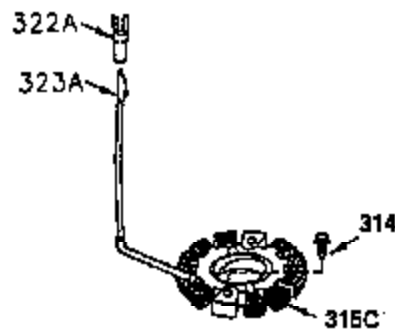

ILLUSTRATION SHOWS TYPICAL PARTS ONLY. ORDER PART NUMBER. PARTS NOT LISTED ARE SUPPLIED BY OEM.

VIEW 3 OF 3

Ref #	Part Number	Qty	Description
16	36284	1	Governor Lever (Incl. 212A)
17	29916	1	Governor Lever Clamp
18	650548	1	Screw, 8-32 x 5/16"
19	35945	1	Extension Spring
28	30322	1	Lock Nut, 8-32
35	29826	1	Screw, 10-32 x 3/4"
36	29918	1	Lock Washer
37	29216	1	Lock Nut, 10-32
92	650880	1	Lock Washer
93	650881	1	Flywheel Nut
186A	35957	1	Choke Link
186	36285	1	Governor Link
200	35956	1	Control Bracket (Incl. 203 & 204)
203	33802	1	Compression Spring
204	650777	1	Screw, 6-32 x 21/32"
209	650902	2	Screw, 10-32 x 7/16"
210	27793	1	Conduit Clip
211	28942	1	Screw, 10-32 x 3/8"
238	650875	2	Screw, 10-32 x 5-1/4"
245A	35404	1	Air Cleaner Filter
260	35964	1	Blower Housing
261	30063	2	Screw, Torx T-30, 1/4-20 x 1/2"
286	35962	1	Cup & Screen
308	33997	1	Fill Tube Clip
308A	35437	1	Fill Tube Clip
314	650873	2	Screw, 1/4-20 x 3/4"
315	611104	1	Alternator Coil (3/5 Split)(Incl.321, 322,323)
321	611161	1	Diode
322	611142	1	Connector Body
323	611118	2	Terminal
337	36407	1	Deflector