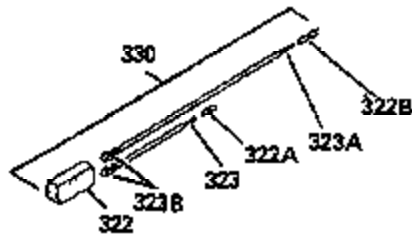

ILLUSTRATION SHOWS TYPICAL PARTS ONLY. ORDER PART NUMBER. PARTS NOT LISTED ARE SUPPLIED BY OEM.

VIEW 3 OF 3

Ref #	Part Number	Qty	Description
16	36284	1	Governor Lever (Incl. 212A)
17	29916	1	Governor Lever Clamp
18	650548	1	Screw, 8-32 x 5/16"
19	35945	1	Extension Spring
28	30322	1	Lock Nut, 8-32
35	29826	1	Screw, 10-32 x 3/4"
36	29918	1	Lock Washer
37	29216	1	Lock Nut, 10-32
92	650880	1	Lock Washer
93	650881	1	Flywheel Nut
186A	35957	1	Choke Link
186	36285	1	Governor Link
200	35956	1	Control Bracket (Incl. 203 & 204)
203	33802	1	Compression Spring
204	650777	1	Screw, 6-32 x 21/32"
209	650902	2	Screw, 10-32 x 7/16"
210	27793	1	Conduit Clip
211	28942	1	Screw, 10-32 x 3/8"
238	650875	2	Screw, 10-32 x 5-1/4"
245A	35404	1	Air Cleaner Filter
260	35964	1	Blower Housing
261	30063	2	Screw, Torx T-30, 1/4-20 x 1/2"
286	35962	1	Cup & Screen
308	33997	1	Fill Tube Clip
308A	35437	1	Fill Tube Clip
314	650873	2	Screw, 1/4-20 x 3/4"
315	611104	1	Alternator Coil (3/5 Split)(Incl.321, 322,323)
321	611161	1	Diode
322	611142	1	Connector Body
323	611118	2	Terminal
337	36407	1	Deflector