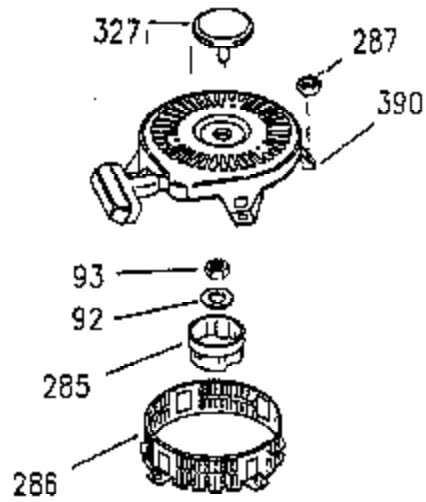

ILLUSTRATION SHOWS TYPICAL PARTS ONLY. ORDER PART NUMBER. PARTS NOT LISTED ARE SUPPLIED BY OEM.

VIEW 3 OF 3

Ref #	Part Number	Qty	Description
16	36284	1	Governor Lever (Incl. 212A)
17	29916	1	Governor Lever Clamp
18	650548	1	Screw, 8-32 x 5/16"
19	35945	1	Extension Spring
28	30322	1	Lock Nut, 8-32
35	29826	1	Screw, 10-32 x 3/4"
36	29918	1	Lock Washer
37	29216	1	Lock Nut, 10-32
92	650880	1	Lock Washer
93	650881	1	Flywheel Nut
186A	35957	1	Choke Link
186	36285	1	Governor Link
200	35956	1	Control Bracket (Incl. 203 & 204)
203	33802	1	Compression Spring
204	650777	1	Screw, 6-32 x 21/32"
209	650902	2	Screw, 10-32 x 7/16"
210	27793	1	Conduit Clip
211	28942	1	Screw, 10-32 x 3/8"
238	650875	2	Screw, 10-32 x 5-1/4"
245A	35404	1	Air Cleaner Filter
260	35964	1	Blower Housing
261	30063	2	Screw, Torx T-30, 1/4-20 x 1/2"
264A	30063	1	Screw, Torx T-30, 1/4-20 x 1/2"
286	35962	1	Cup & Screen
308	33997	1	Fill Tube Clip
308A	35437	1	Fill Tube Clip
314	650873	2	Screw, 1/4-20 x 3/4"
315	611104	1	Alternator Coil (3/5 Split)(Incl.321, 322,323)
321	611161	1	Diode
322	611142	1	Connector Body
323	611118	2	Terminal
337	36407	1	Deflector