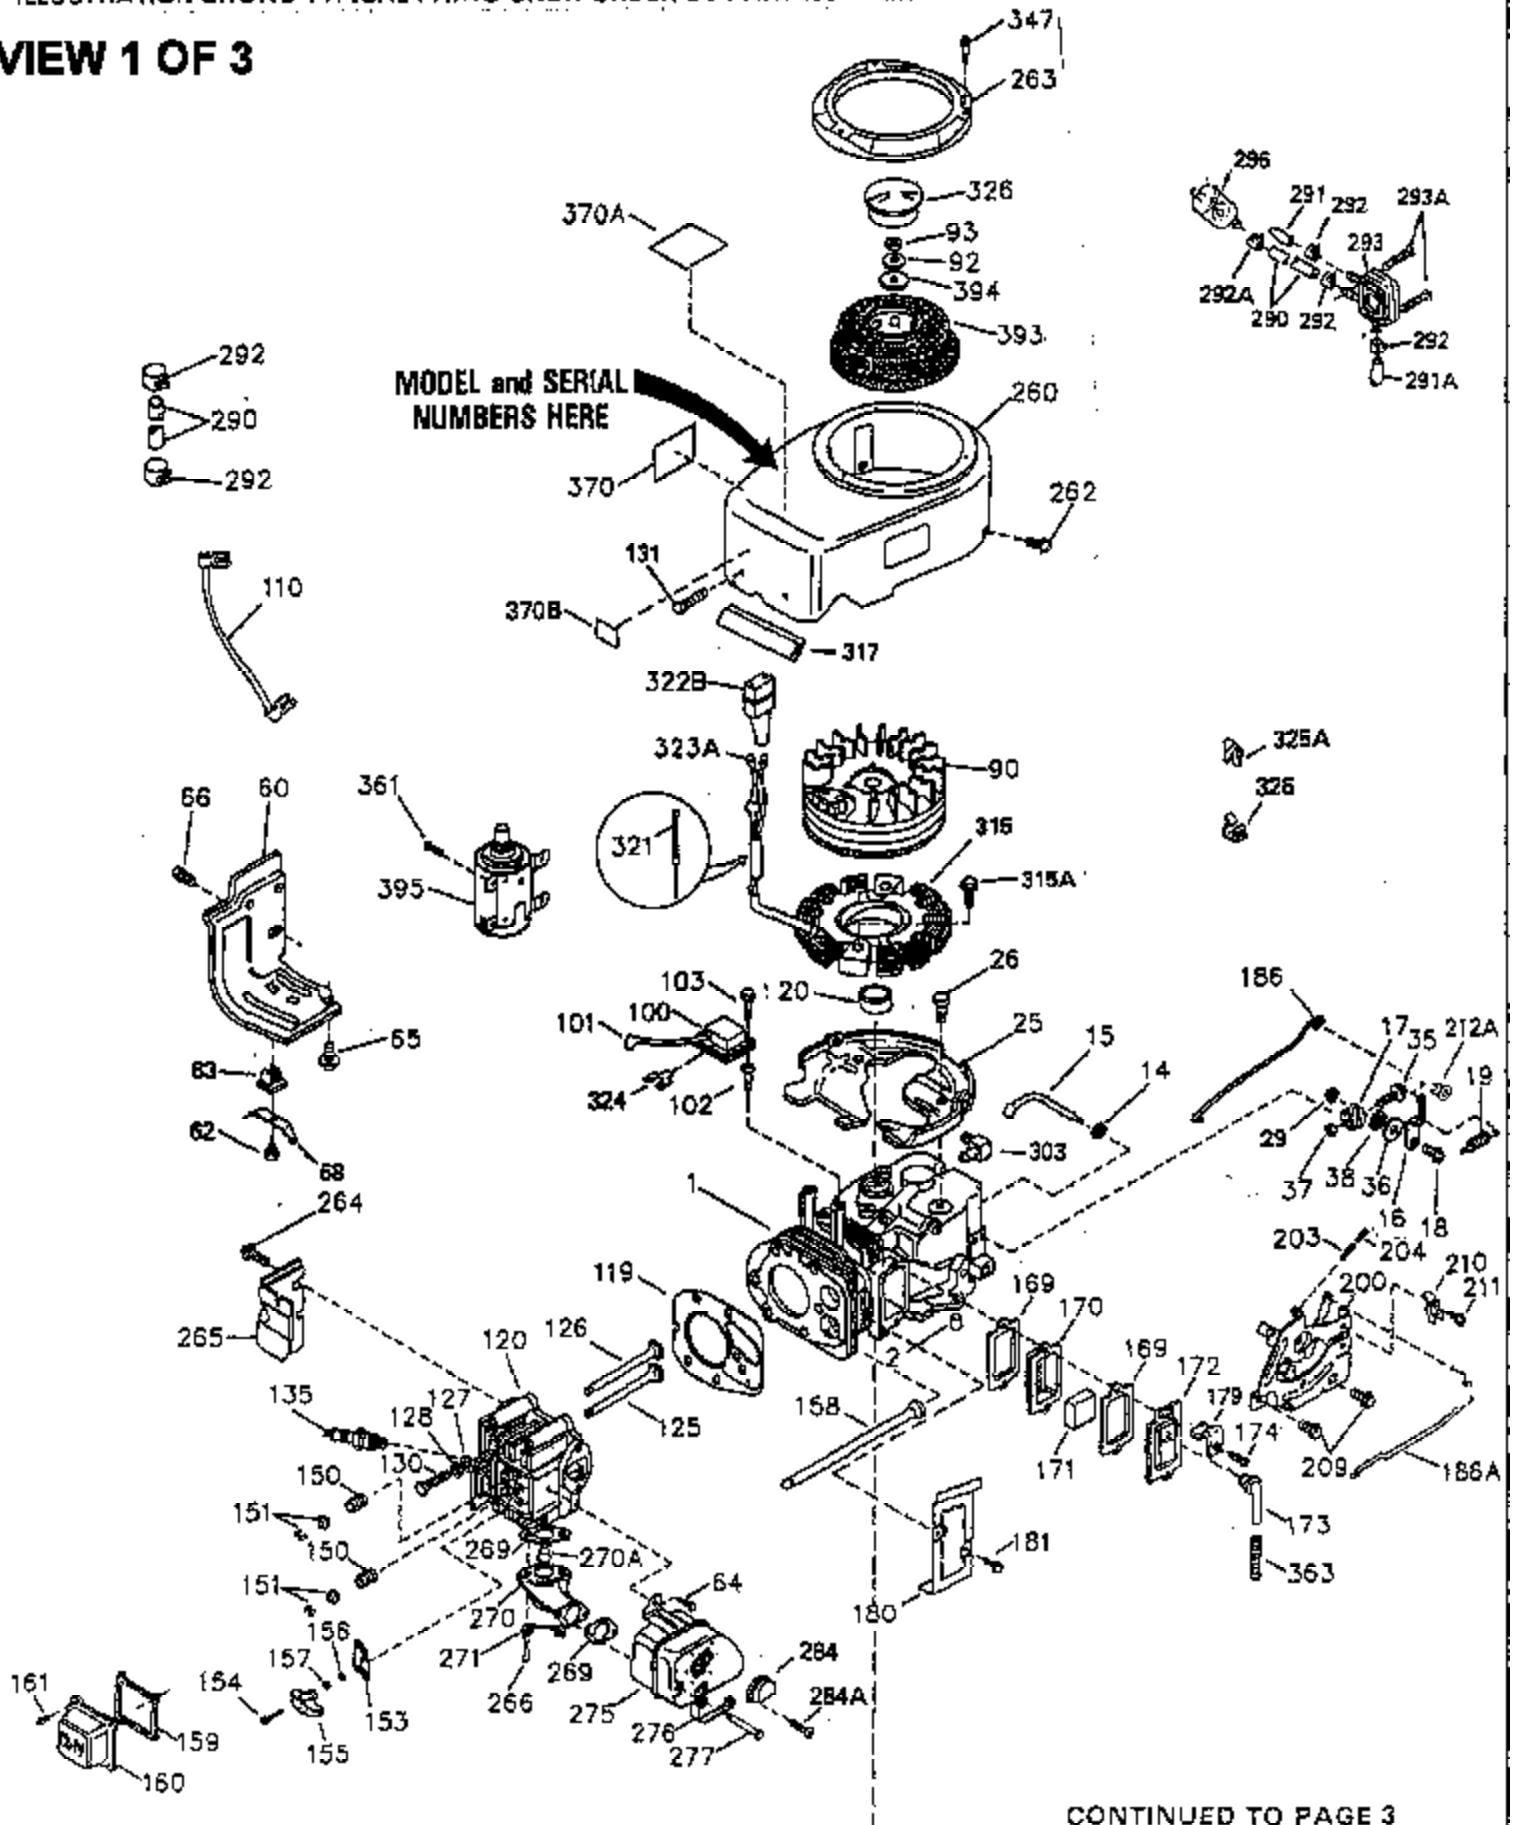

ILLUSTRATION SHOWS TYPICAL PARTS ONLY. ORDER BY PART NUMBER. PARTS NOT LISTED ARE SUPPLIED BY OEM.

VIEW 1 OF 3

CONTINUED TO PAGE 3

Ref #	Part Number	Qty	Description
	1 35943	1	Cylinder (Incl. 2 & 20)
	2 27652	2	Dowel Pin
	14 28277	2	Washer
	15 35324	1	Governor Rod
	16 36284	1	Governor Lever (Incl. 212A)
	17 29916	1	Governor Lever Clamp
	18 650548	1	Screw, 8-32 x 5/16"
	19 35945	1	Extension Spring
	20 35319	1	Oil Seal
	25 35326	1	Blower Housing Baffle
	26 650561	2	Screw, 1/4-20 x 5/8"
	28 30322	1	Lock Nut, 8-32
	35 29826	1	Screw, 10-32 x 3/4"
	36 29918	1	Lock Washer
	37 29216	1	Lock Nut, 10-32
	38 29642	1	Retaining Ring
	60 35316A	1	Blower Housing Extension
	64 30063	1	Screw, Torx T-30, 1/4-20 x 1/2"
	65 650128	1	Screw, 10-24 x 1/2"
	90 611094	1	Flywheel (W/Ring Gear)
	92 650880	1	Lock Washer
	93 650881	1	Flywheel Nut
	100 35135	1	Solid State Ignition
	101 610118	1	Spark Plug Cover
	102 650872	2	Solid State Mounting Stud
	103 650814	2	Screw, Torx T-15, 10-24 x 1"
	110 36225	1	Ground Wire
	119 35946	1	* Cylinder Head Gasket
	120 35948	1	Cylinder Head
	125 35308	1	Exhaust Valve (Std.)
	125 35433	1	Exhaust Valve (1/32" OS)
	126 35309	1	Intake Valve (Std.)
	126 35432	1	Intake Valve (1/32" OS)
	127 650691	6	Washer
	128 650690	6	Belleville Washer
	130 650946	6	Screw, 5/16-18 x 2-45/64"
	135 34645	1	Resistor Spark Plug (RN4C)
	150 33507	2	Valve Spring
	151 33508	2	Valve Spring Keeper
	153 35949	1	Push Rod Guide
	154 650945	1	Rocker Arm Stud
	155 35950	1	Rocker Arm
	156 650890	2	Lock Washer
	157 650947	1	Lock Nut, 5/16-24
	158 35951	2	Push Rod
	159 35952	1	* Rocker Arm Cover Gasket
	160 35953A	1	Rocker Arm Housing
	161 30063	4	Screw, Torx T-30, 1/4-20 x 1/2"
	169 27896A	2	* Valve Cover Gasket
	170 28423	1	Breather Body
	171 28424	1	Breather Element
	172 28425	1	Valve Cover
	173 35350	1	Breather Tube
	174 650128	2	Screw, 10-24 x 1/2"
	180 35954	1	Blower Housing Extension
	181 30200	2	Screw, 10-24 x 9/16"
	186 36285	1	Governor Link
	186A 35957	1	Choke Link