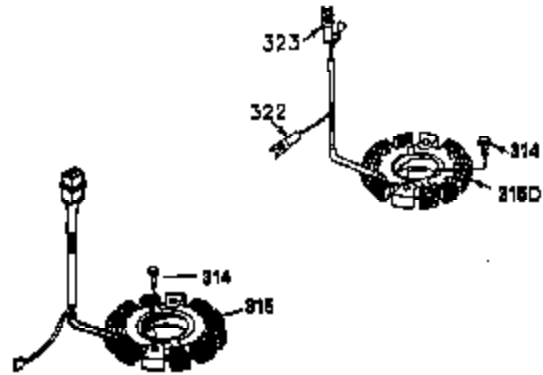

Ref #	Part Number	Qty	Description
92	650880	1	Lock Washer
93	650881	1	Flywheel Nut
260	35964	1	Blower Housing
262	29747B	2	Screw, Torx T-40, 5/16-24 x 21/32"
286	35962	1	Cup & Screen
308A	35437	1	Fill Tube Clip
314	650873	2	Screw, 1/4-20 x 3/4"
315	611104	1	Alternator Coil (3/5 Split) (Incl.321 - 323)
321	611161	1	Diode
322	611142	1	Connector Body
323	611118	1	Terminal
370B	35274	1	Instruction Decal