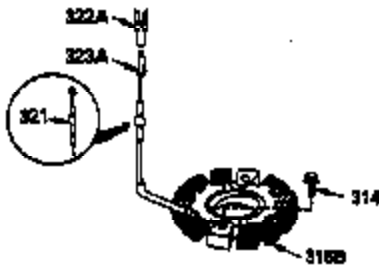

Ref #	Part Number	Qty	Description
92	650880	1	Lock Washer
93	650881	1	Flywheel Nut
260	35964	1	Blower Housing
262	29747B	2	Screw, Torx T-40, 5/16-24 x 21/32"
286	35962	1	Cup & Screen
308A	35437	1	Fill Tube Clip
314	650873	2	Screw, 1/4-20 x 3/4"
315	611104	1	Alternator Coil (3/5 Split) (Incl.321 - 323)
321	611161	1	Diode
322	611142	1	Connector Body
323	611118	1	Terminal
370B	35274	1	Instruction Decal