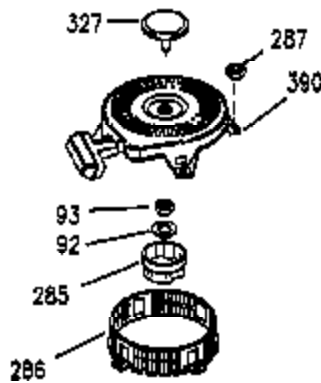

Ref #	Part Number	Qty	Description
64	30063	1	Screw, Torx T-30, 1/4-20 x 1/2"
92	650880	1	Lock Washer
93	650881	1	Flywheel Nut
260	35964	1	Blower Housing
262	29747B	2	Screw, Torx T-40, 5/16-24 x 21/32"
286	35962	1	Cup & Screen
308A	35437	1	Fill Tube Clip
314	650873	2	Screw, 1/4-20 x 3/4"
315	611104	1	Alternator Coil (3/5 Split)(Incl.321, 322,323)
321	611161	1	Diode
322	611142	1	Connector Body
323	611118	2	Terminal
370B	35274	1	Instruction Decal