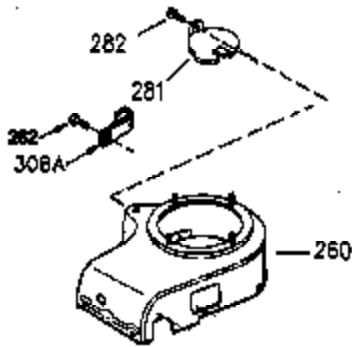

Ref #	Part Number	Qty	Description
64	30063	1	Screw, Torx T-30, 1/4-20 x 1/2"
92	650880	1	Lock Washer
93	650881	1	Flywheel Nut
260	35964	1	Blower Housing
262	29747B	2	Screw, Torx T-40, 5/16-24 x 21/32"
286	35962	1	Cup & Screen
308A	35437	1	Fill Tube Clip
314	650873	2	Screw, 1/4-20 x 3/4"
315	611104	1	Alternator Coil (3/5 Split)(Incl.321, 322,323)
321	611161	1	Diode
322	611142	1	Connector Body
323	611118	2	Terminal
370B	35274	1	Instruction Decal