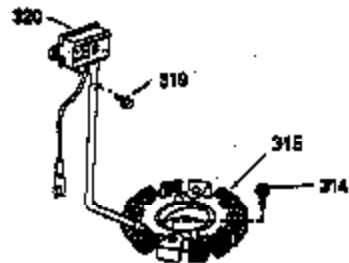

Ref #	Part Number	Qty	Description
64	30063	1	Screw, Torx T-30, 1/4-20 x 1/2"
92	650880	1	Lock Washer
93	650881	1	Flywheel Nut
260	35964	1	Blower Housing
262	29747B	2	Screw, Torx T-40, 5/16-24 x 21/32"
286	35962	1	Cup & Screen
308A	35437	1	Fill Tube Clip
314	650873	2	Screw, 1/4-20 x 3/4"
315	611104	1	Alternator Coil (3/5 Split)(Incl.321, 322,323)
321	611161	1	Diode
322	611142	1	Connector Body
323	611118	2	Terminal
370B	35274	1	Instruction Decal