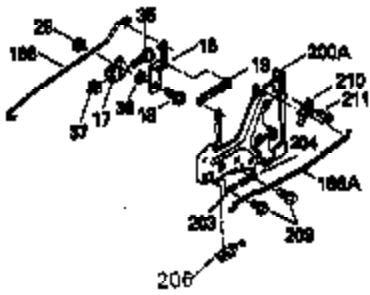

Ref #	Part Number	Qty	Description
64	30063	1	Screw, Torx T-30, 1/4-20 x 1/2"
92	650880	1	Lock Washer
93	650881	1	Flywheel Nut
260	35964	1	Blower Housing
262	29747B	2	Screw, Torx T-40, 5/16-24 x 21/32"
286	35962	1	Cup & Screen
308A	35437	1	Fill Tube Clip
314	650873	2	Screw, 1/4-20 x 3/4"
315	611104	1	Alternator Coil (3/5 Split)(Incl.321, 322,323)
321	611161	1	Diode
322	611142	1	Connector Body
323	611118	2	Terminal
370B	35274	1	Instruction Decal