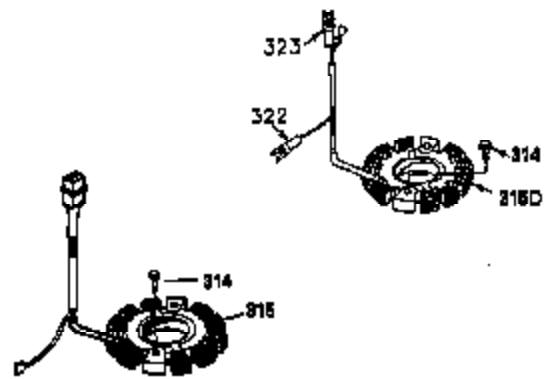

Ref #	Part Number	Qty	Description
64	30063	1	Screw, Torx T-30, 1/4-20 x 1/2"
92	650880	1	Lock Washer
93	650881	1	Flywheel Nut
260	35964	1	Blower Housing
262	29747B	2	Screw, Torx T-40, 5/16-24 x 21/32"
286	35962	1	Cup & Screen
308A	35437	1	Fill Tube Clip
314	650873	2	Screw, 1/4-20 x 3/4"
315	611104	1	Alternator Coil (3/5 Split)(Incl.321, 322,323)
321	611161	1	Diode
322	611142	1	Connector Body
323	611118	2	Terminal
370B	35274	1	Instruction Decal