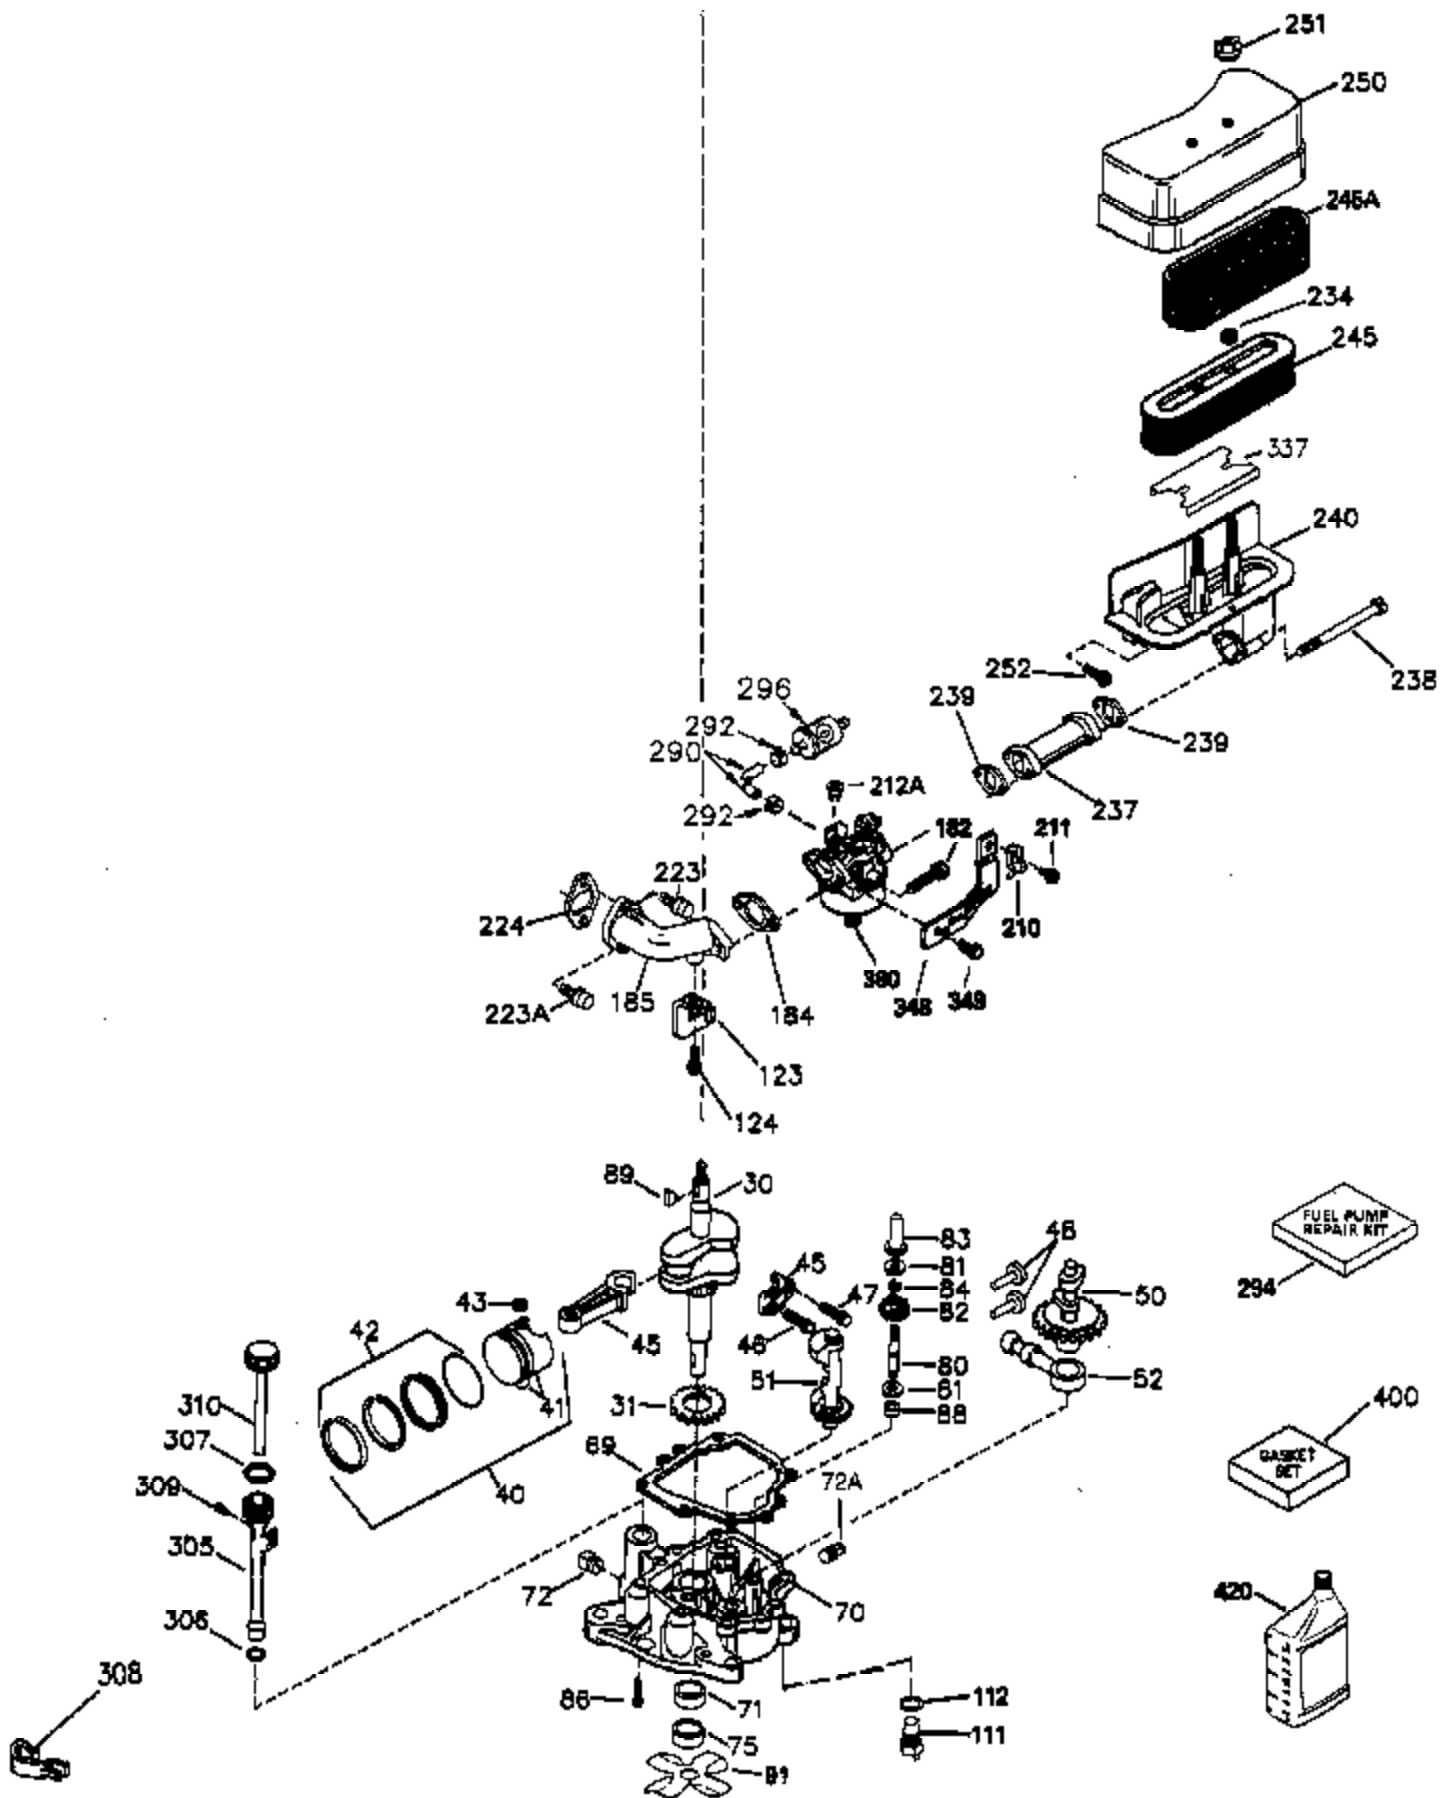

Ref #	Part Number	Qty	Description
30	35336B	1	Crankshaft
31	35327	1	Counterbalance Gear
40	35776	1	Piston, Pin & Ring Set (Std.)
40	35777	1	Piston, Pin & Ring Set (.010" OS)
40	35778	1	Piston, Pin & Ring Set (.020" OS)
41	35773	1	Piston & Pin Ass'y. (Std.) (Incl. 43)
41	35774	1	Piston & Pin Ass'y. (.010" OS) (Incl. 43)
41	35775	1	Piston & Pin Ass'y. (.020" OS) (Incl. 43)
42	35779	1	Ring Set (Std.)
42	35780	1	Ring Set (.010" OS)
42	35781	1	Ring Set (.020" OS)
43	35772	2	Piston Pin Retaining Ring
45	35330A	1	Connecting Rod Ass'y. (Incl. 46 & 47)
46	650908	1	Connecting Rod Bolt
47	650882	1	Connecting Rod Bolt
48	35313	2	Valve Lifter
50	35939	1	Camshaft (MCR)
51	35315A	1	Counterbalance Weight
52	31356	1	Oil Pump Ass'y.
64	30063	1	Screw, Torx T-30, 1/4-20 x 1/2"
69	35317	1	* Mounting Flange Gasket
70	35711A	1	Mounting Flange (Incl. 72, 75 & 80)
72	31927	1	Oil Drain Plug
75	35319	1	Oil Seal
80	35712	1	Governor Shaft
81	35479	2	Washer
82	35321	1	Governor Gear Ass'y.
83	35322	1	Governor Spool
84	29193	1	Retaining Ring
86	650833	7	Screw, 1/4-20 x 1-3/16"
88	31707A	1	Spacer
89	32589	1	Flywheel Key
123	35288	1	Intake Pipe Brace
124	650738	2	Screw, 1/4-20 x 5/8"
182	650517	2	Screw, 1/4-20 x 27/32"
184	33263	1	* Carburetor To Intake Pipe Gasket
185	35955	1	Intake Pipe
210	27793	1	Conduit Clip
211	28942	1	Screw, 10-32 x 3/8"
212A	36288	2	Bushing
223	650971	2	Screw, Torx T-30, 5/16-18 x 7/8"
224	35958	1	* Intake Pipe Gasket
234	650825	2	Nut & Lock Washer, 1/4-20
237	35286	1	Air Cleaner Adapter
238	650875	2	Screw, 10-32 x 5-1/4"
239	33629	2	* Air Cleaner Gasket
240	35960	1	Air Cleaner Body (Incl. 239)
245A	35404	1	Air Cleaner Filter
245	35403	1	Air Cleaner Filter (Incl. 234)
250	35961	1	Air Cleaner Cover
251	650886	2	Wing Nut, 1/4-20
290	30705	1	Fuel Line
292	26460	1	Fuel Line Clamp
305	35574	1	Oil Fill Tube
307	35499	1	"O" Ring
308	33997	1	Fill Tube Clip
310	35576	1	Dipstick
337	36407	1	Deflector