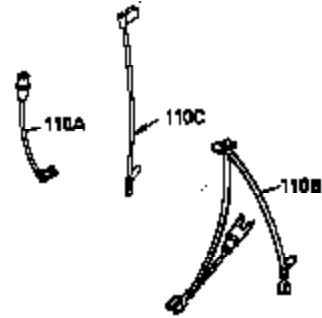

Ref #	Part Number	Qty	Description
64	30063	1	Screw, Torx T-30, 1/4-20 x 1/2"
92	650880	1	Lock Washer
93	650881	1	Flywheel Nut
260	35964	1	Blower Housing
262	29747B	2	Screw, Torx T-40, 5/16-24 x 21/32"
286	35962	1	Cup & Screen
308A	35437	1	Fill Tube Clip
314	650873	2	Screw, 1/4-20 x 3/4"
315	611104	1	Alternator Coil (3/5 Split)(Incl.321, 322,323)
321	611161	1	Diode
322	611142	1	Connector Body
323	611118	2	Terminal
370B	35274	1	Instruction Decal