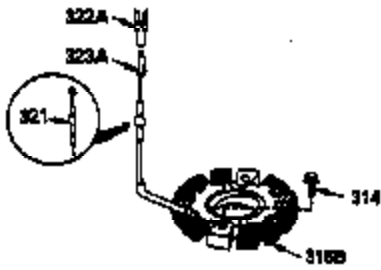

Ref #	Part Number	Qty	Description
64	30063	1	Screw, Torx T-30, 1/4-20 x 1/2"
92	650880	1	Lock Washer
93	650881	1	Flywheel Nut
260	35964	1	Blower Housing
262	29747B	2	Screw, Torx T-40, 5/16-24 x 21/32"
286	35962	1	Cup & Screen
308A	35437	1	Fill Tube Clip
314	650873	2	Screw, 1/4-20 x 3/4"
315	611104	1	Alternator Coil (3/5 Split)(Incl.321, 322,323)
321	611161	1	Diode
322	611142	1	Connector Body
323	611118	2	Terminal
370B	35274	1	Instruction Decal