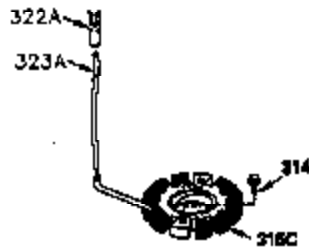

Ref #	Part Number	Qty	Description
64	30063	1	Screw, Torx T-30, 1/4-20 x 1/2"
92	650880	1	Lock Washer
93	650881	1	Flywheel Nut
260	35964	1	Blower Housing
262	29747B	2	Screw, Torx T-40, 5/16-24 x 21/32"
286	35962	1	Cup & Screen
308A	35437	1	Fill Tube Clip
314	650873	2	Screw, 1/4-20 x 3/4"
315	611104	1	Alternator Coil (3/5 Split)(Incl.321, 322,323)
321	611161	1	Diode
322	611142	1	Connector Body
323	611118	2	Terminal
370B	35274	1	Instruction Decal