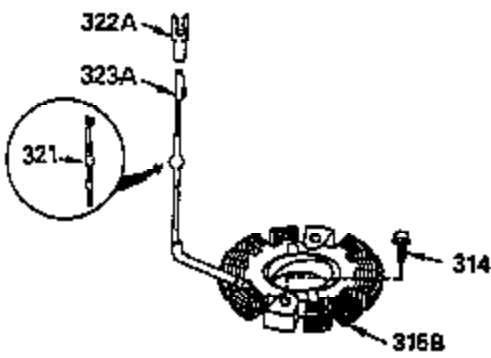

ILLUSTRATION SHOWS TYPICAL PARTS ONLY. ORDER PART NUMBER. PARTS NOT LISTED ARE SUPPLIED BY OEM.

VIEW 3 OF 3

Ref #	Part Number	Qty	Description
16	36284	1	Governor Lever (Incl. 212A)
17	29916	1	Governor Lever Clamp
18	650548	1	Screw, 8-32 x 5/16"
19	35945	1	Extension Spring
28	30322	1	Lock Nut, 8-32
35	29826	1	Screw, 10-32 x 3/4"
36	29918	1	Lock Washer
37	29216	1	Lock Nut, 10-32
92	650880	1	Lock Washer
93	650881	1	Flywheel Nut
186A	35957	1	Choke Link
186	36285	1	Governor Link
200	35956	1	Control Bracket (Incl. 203 & 204)
203	33802	1	Compression Spring
204	650777	1	Screw, 6-32 x 21/32"
209	650902	2	Screw, 10-32 x 7/16"
210	27793	1	Conduit Clip
211	28942	1	Screw, 10-32 x 3/8"
238	650875	2	Screw, 10-32 x 5-1/4"
245A	35404	1	Air Cleaner Filter
260	35964	1	Blower Housing
261	30063	2	Screw, Torx T-30, 1/4-20 x 1/2"
264A	30063	1	Screw, Torx T-30, 1/4-20 x 1/2"
286	35962	1	Cup & Screen
308	33997	1	Fill Tube Clip
308A	35437	1	Fill Tube Clip
314	650873	2	Screw, 1/4-20 x 3/4"
315	611113	1	Alternator Coil (3 Amp DC) (Incl.321, 322,323)
321	611161	1	Diode
322	610921	1	Connector Body
323	610922	2	Terminal
337	36407	1	Deflector