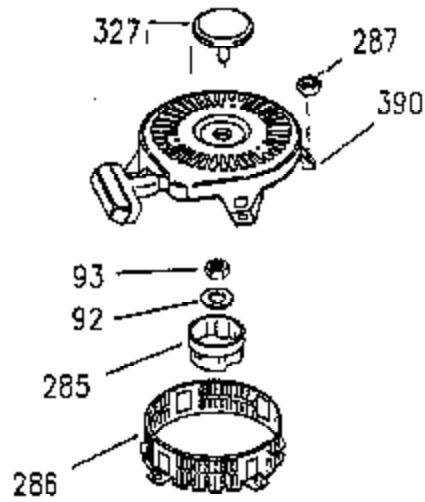

ILLUSTRATION SHOWS TYPICAL PARTS ONLY. ORDER PART NUMBER. PARTS NOT LISTED ARE SUPPLIED BY OEM.

VIEW 3 OF 3

Ref #	Part Number	Qty	Description
16	36284	1	Governor Lever (Incl. 212A)
17	29916	1	Governor Lever Clamp
18	650548	1	Screw, 8-32 x 5/16"
19	35945	1	Extension Spring
28	30322	1	Lock Nut, 8-32
35	29826	1	Screw, 10-32 x 3/4"
36	29918	1	Lock Washer
37	29216	1	Lock Nut, 10-32
92	650880	1	Lock Washer
93	650881	1	Flywheel Nut
186A	35957	1	Choke Link
186	36285	1	Governor Link
200	35956	1	Control Bracket (Incl. 203 & 204)
203	33802	1	Compression Spring
204	650777	1	Screw, 6-32 x 21/32"
209	650902	2	Screw, 10-32 x 7/16"
210	27793	1	Conduit Clip
211	28942	1	Screw, 10-32 x 3/8"
238	650875	2	Screw, 10-32 x 5-1/4"
245A	35404	1	Air Cleaner Filter
260	35964	1	Blower Housing
261	30063	2	Screw, Torx T-30, 1/4-20 x 1/2"
264A	30063	1	Screw, Torx T-30, 1/4-20 x 1/2"
286	35962	1	Cup & Screen
308	33997	1	Fill Tube Clip
308A	35437	1	Fill Tube Clip
314	650873	2	Screw, 1/4-20 x 3/4"
315	611113	1	Alternator Coil (3 Amp DC) (Incl.321, 322,323)
321	611161	1	Diode
322	610921	1	Connector Body
323	610922	2	Terminal
337	36407	1	Deflector