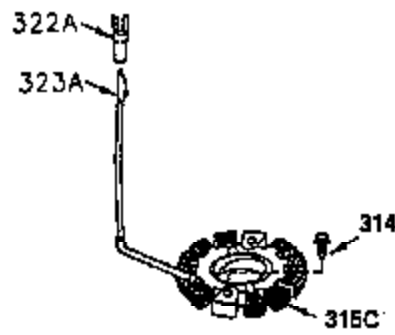

ILLUSTRATION SHOWS TYPICAL PARTS ONLY. ORDER PART NUMBER. PARTS NOT LISTED ARE SUPPLIED BY OEM.

VIEW 3 OF 3

Ref #	Part Number	Qty	Description
16	36284	1	Governor Lever (Incl. 212A)
17	29916	1	Governor Lever Clamp
18	650548	1	Screw, 8-32 x 5/16"
19	35945	1	Extension Spring
28	30322	1	Lock Nut, 8-32
35	29826	1	Screw, 10-32 x 3/4"
36	29918	1	Lock Washer
37	29216	1	Lock Nut, 10-32
92	650880	1	Lock Washer
93	650881	1	Flywheel Nut
186A	35957	1	Choke Link
186	36285	1	Governor Link
200	35956	1	Control Bracket (Incl. 203 & 204)
203	33802	1	Compression Spring
204	650777	1	Screw, 6-32 x 21/32"
209	650902	2	Screw, 10-32 x 7/16"
210	27793	1	Conduit Clip
211	28942	1	Screw, 10-32 x 3/8"
238	650875	2	Screw, 10-32 x 5-1/4"
245A	35404	1	Air Cleaner Filter
260	35964	1	Blower Housing
261	30063	2	Screw, Torx T-30, 1/4-20 x 1/2"
264A	30063	1	Screw, Torx T-30, 1/4-20 x 1/2"
286	35962	1	Cup & Screen
308	33997	1	Fill Tube Clip
308A	35437	1	Fill Tube Clip
314	650873	2	Screw, 1/4-20 x 3/4"
315	611113	1	Alternator Coil (3 Amp DC) (Incl.321, 322,323)
321	611161	1	Diode
322	610921	1	Connector Body
323	610922	2	Terminal
337	36407	1	Deflector