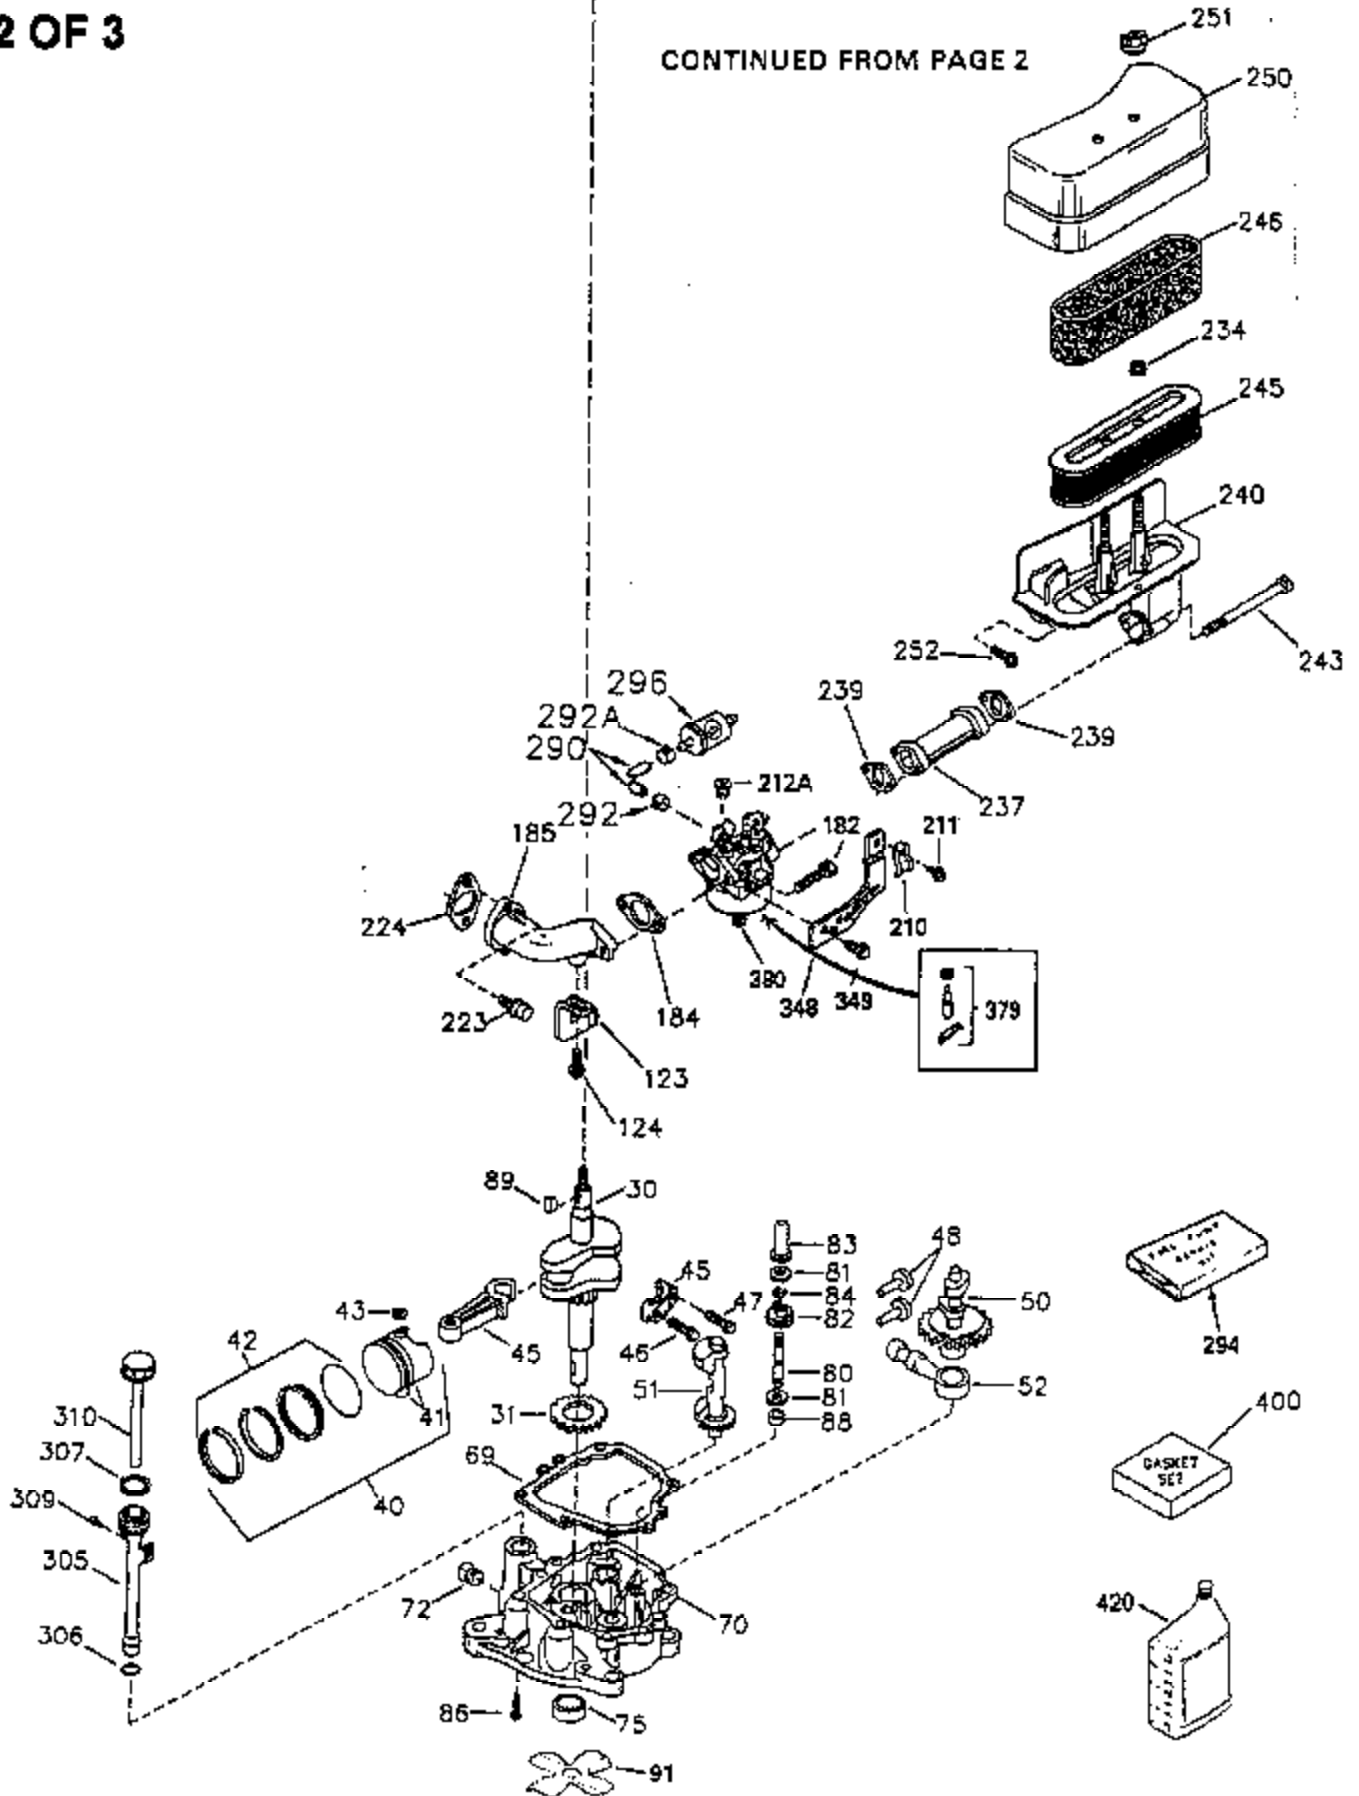

ILLUSTRATION SHOWS TYPICAL PARTS ONLY. ORDER BY PART NUMBER. PARTS NOT LISTED ARE SUPPLIED BY DEM.

VIEW 2 OF 3

CONTINUED FROM PAGE 2

Ref #	Part Number	Qty	Description
28	30322	1	Lock Nut, 8-32
30	35336B	1	Crankshaft
31	35327	1	Counterbalance Gear
40	35776	1	Piston, Pin & Ring Set (Std.)
40	35777	1	Piston, Pin & Ring Set (.010" OS)
40	35778	1	Piston, Pin & Ring Set (.020" OS)
41	35773	1	Piston & Pin Ass'y. (Std.) (Incl. 43)
41	35774	1	Piston & Pin Ass'y. (.010" OS) (Incl. 43)
41	35775	1	Piston & Pin Ass'y. (.020" OS) (Incl. 43)
42	35779	1	Ring Set (Std.)
42	35780	1	Ring Set (.010" OS)
42	35781	1	Ring Set (.020" OS)
43	35772	2	Piston Pin Retaining Ring
45	35330A	1	Connecting Rod Ass'y. (Incl. 46 & 47)
46	650908	1	Connecting Rod Bolt
47	650882	1	Connecting Rod Bolt
48	35313	2	Valve Lifter
50	35939	1	Camshaft (MCR)
51	35315A	1	Counterbalance Weight
52	31356	1	Oil Pump Ass'y.
69	35317	1	* Mounting Flange Gasket
70	35711A	1	Mounting Flange (Incl. 72, 75 & 80)
72	31927	1	Oil Drain Plug
75	35319	1	Oil Seal
80	35712	1	Governor Shaft
81	35479	2	Washer
82	35321	1	Governor Gear Ass'y.
83	35322	1	Governor Spool
84	29193	1	Retaining Ring
86	650833	7	Screw, 1/4-20 x 1-3/16"
88	31707A	1	Spacer
89	32589	1	Flywheel Key
123	35288	1	Intake Pipe Brace
124	650738	2	Screw, 1/4-20 x 5/8"
182	650517	2	Screw, 1/4-20 x 27/32"
184	33263	1	* Carburetor To Intake Pipe Gasket
185	35955	1	Intake Pipe
210	27793	1	Conduit Clip
211	28942	1	Screw, 10-32 x 3/8"
212A	36288	2	Bushing
223	650971	2	Screw, Torx T-30, 5/16-18 x 7/8"
224	35958	1	* Intake Pipe Gasket
234	650825	2	Nut & Lock Washer, 1/4-20
237	35286	1	Air Cleaner Adapter
238	650875	2	Screw, 10-32 x 5-1/4"
239	33629	2	* Air Cleaner Gasket
240	35960	1	Air Cleaner Body (Incl. 239)
245A	35404	1	Air Cleaner Filter
245	35403	1	Air Cleaner Filter (Incl. 234)
250	35961	1	Air Cleaner Cover
251	650886	2	Wing Nut, 1/4-20
261	30063	2	Screw, Torx T-30, 1/4-20 x 1/2"
264A	30063	1	Screw, Torx T-30, 1/4-20 x 1/2"
290	29774	1	Fuel Line
292	26460	2	Fuel Line Clamp
296	34279B	1	Fuel Filter (Incl. 292)
305	35574	1	Oil Fill Tube
307	35499	1	"O" Ring