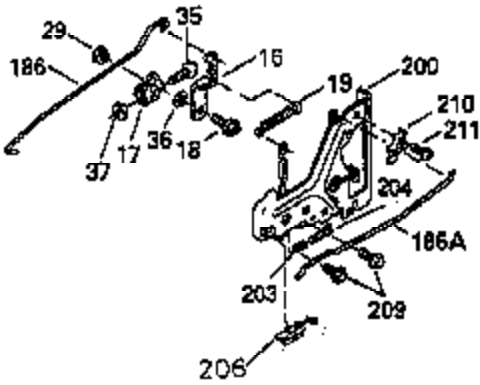

ILLUSTRATION SHOWS TYPICAL PARTS ONLY. ORDER PART NUMBER. PARTS NOT LISTED ARE SUPPLIED BY OEM.

VIEW 3 OF 3

Ref #	Part Number	Qty	Description
16	36284	1	Governor Lever (Incl. 212A)
17	29916	1	Governor Lever Clamp
18	650548	1	Screw, 8-32 x 5/16"
19	35945	1	Extension Spring
28	30322	1	Lock Nut, 8-32
35	29826	1	Screw, 10-32 x 3/4"
36	29918	1	Lock Washer
37	29216	1	Lock Nut, 10-32
92	650880	1	Lock Washer
93	650881	1	Flywheel Nut
186A	35957	1	Choke Link
186	36285	1	Governor Link
200	35956	1	Control Bracket (Incl. 203 & 204)
203	33802	1	Compression Spring
204	650777	1	Screw, 6-32 x 21/32"
209	650902	2	Screw, 10-32 x 7/16"
210	27793	1	Conduit Clip
211	28942	1	Screw, 10-32 x 3/8"
238	650875	2	Screw, 10-32 x 5-1/4"
245A	35404	1	Air Cleaner Filter
260	35964	1	Blower Housing
261	30063	2	Screw, Torx T-30, 1/4-20 x 1/2"
264A	30063	1	Screw, Torx T-30, 1/4-20 x 1/2"
286	35962	1	Cup & Screen
308	33997	1	Fill Tube Clip
308A	35437	1	Fill Tube Clip
314	650873	2	Screw, 1/4-20 x 3/4"
315	611113	1	Alternator Coil (3 Amp DC) (Incl.321, 322,323)
321	611161	1	Diode
322	610921	1	Connector Body
323	610922	2	Terminal
337	36407	1	Deflector