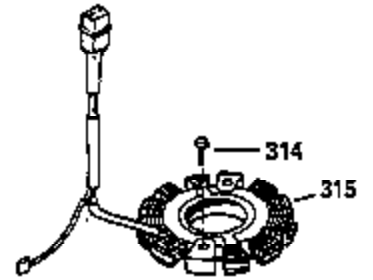

ILLUSTRATION SHOWS TYPICAL PARTS ONLY. ORDER PART NUMBER. PARTS NOT LISTED ARE SUPPLIED BY OEM.

VIEW 3 OF 3

Ref #	Part Number	Qty	Description
16	36284	1	Governor Lever (Incl. 212A)
17	29916	1	Governor Lever Clamp
18	650548	1	Screw, 8-32 x 5/16"
19	35945	1	Extension Spring
28	30322	1	Lock Nut, 8-32
35	29826	1	Screw, 10-32 x 3/4"
36	29918	1	Lock Washer
37	29216	1	Lock Nut, 10-32
92	650880	1	Lock Washer
93	650881	1	Flywheel Nut
186A	35957	1	Choke Link
186	36285	1	Governor Link
200	35956	1	Control Bracket (Incl. 203 & 204)
203	33802	1	Compression Spring
204	650777	1	Screw, 6-32 x 21/32"
209	650902	2	Screw, 10-32 x 7/16"
210	27793	1	Conduit Clip
211	28942	1	Screw, 10-32 x 3/8"
238	650875	2	Screw, 10-32 x 5-1/4"
245A	35404	1	Air Cleaner Filter
260	35964	1	Blower Housing
261	30063	2	Screw, Torx T-30, 1/4-20 x 1/2"
264A	30063	1	Screw, Torx T-30, 1/4-20 x 1/2"
286	35962	1	Cup & Screen
308	33997	1	Fill Tube Clip
308A	35437	1	Fill Tube Clip
314	650873	2	Screw, 1/4-20 x 3/4"
315	611113	1	Alternator Coil (3 Amp DC) (Incl.321, 322,323)
321	611161	1	Diode
322	610921	1	Connector Body
323	610922	2	Terminal
337	36407	1	Deflector