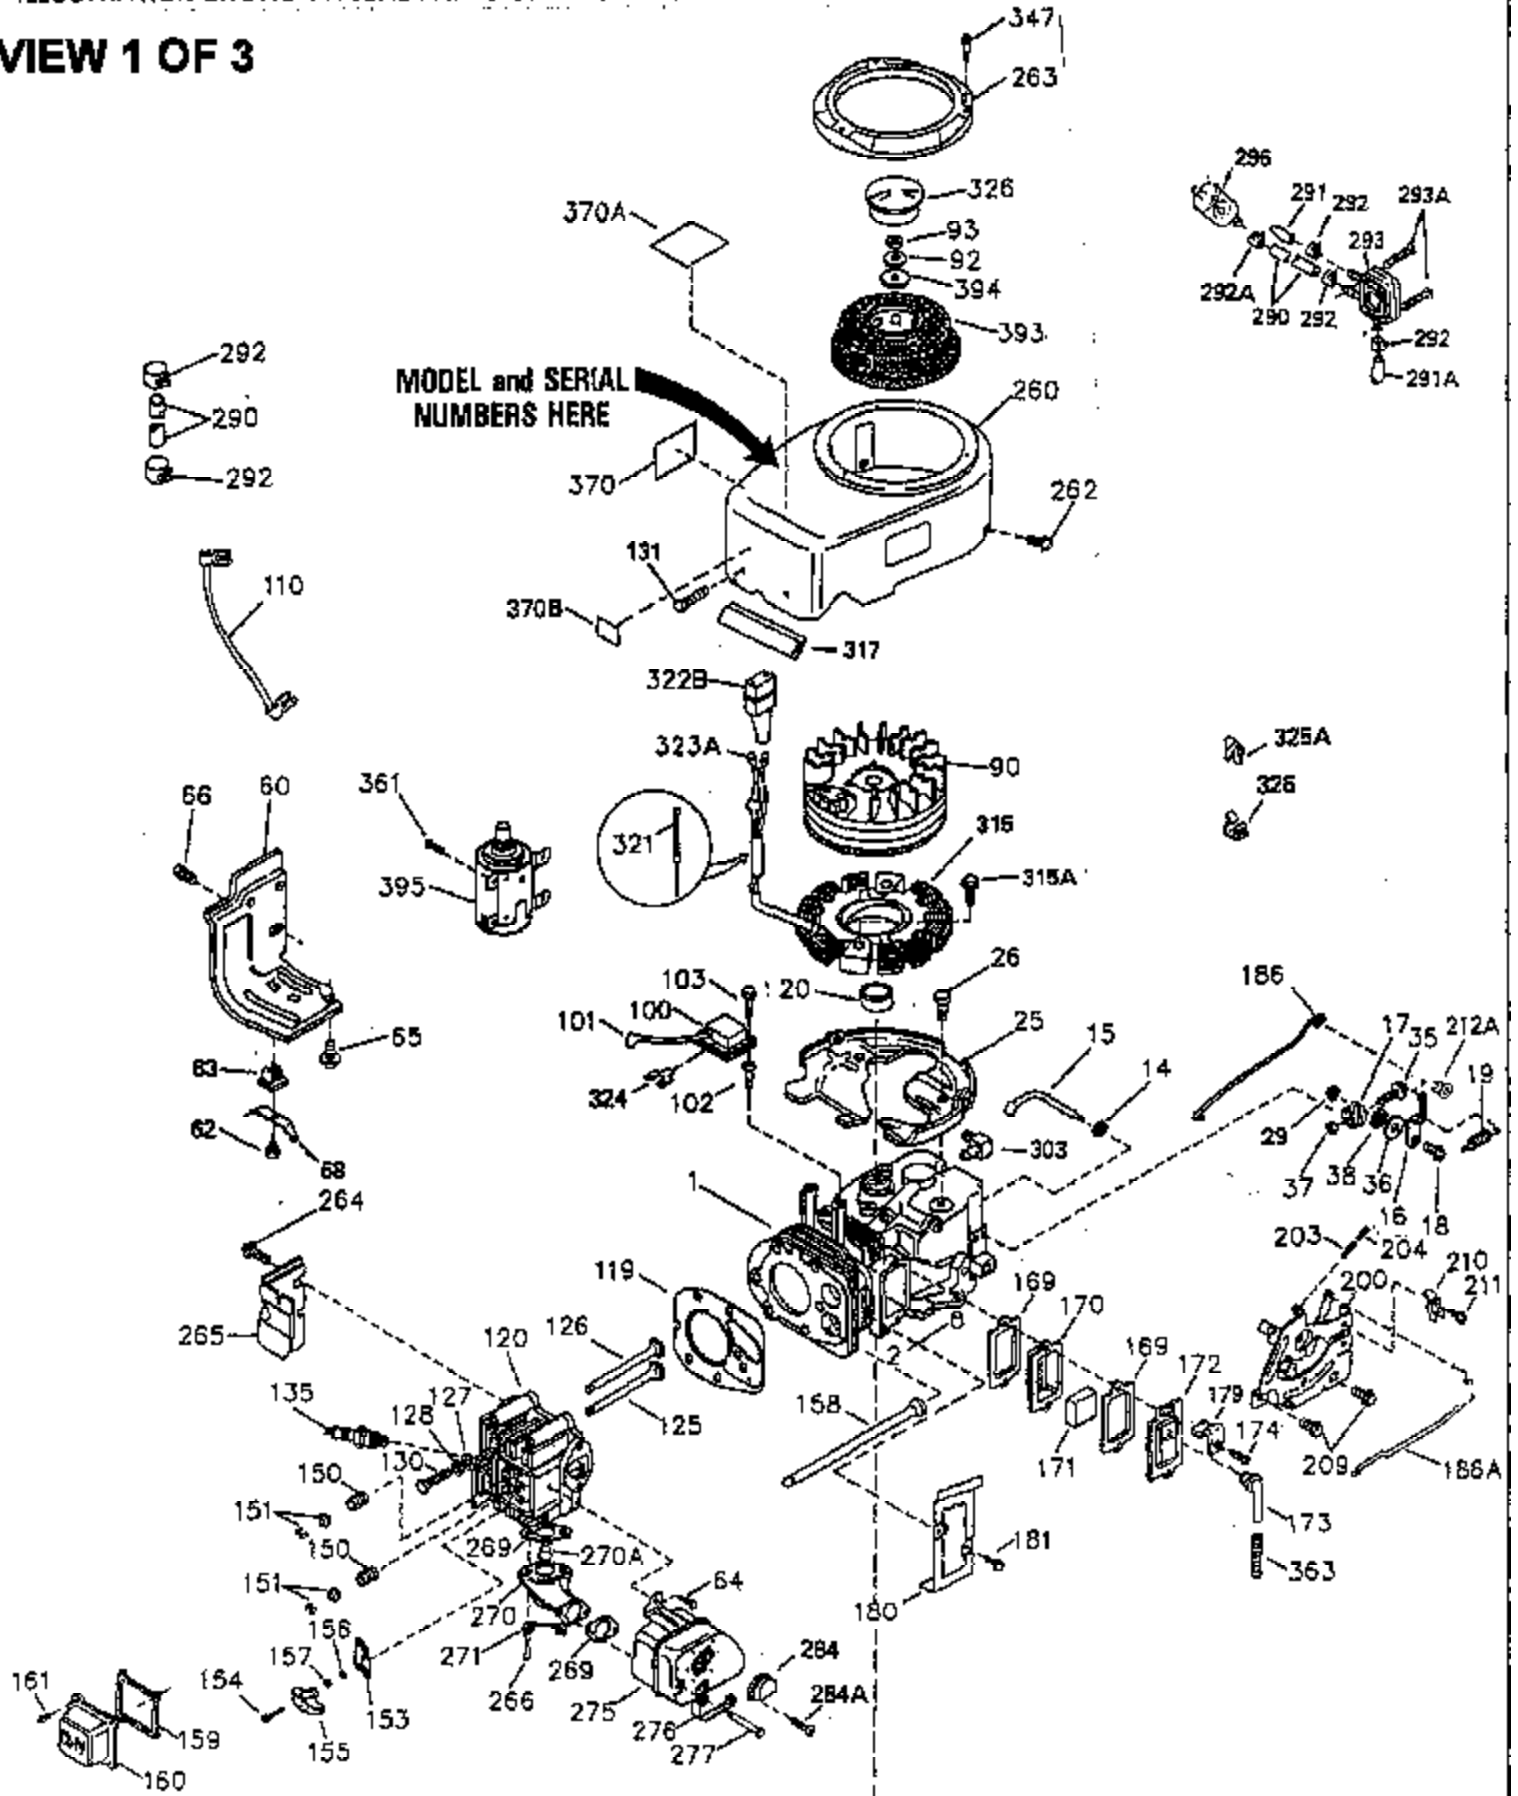

# VIEW 1 OF 3

CONTINUED TO PAGE 3

Ref #	Part Number	Qty	Description
	1 35943	1	Cylinder (Incl. 2 & 20)
	2 27652	2	Dowel Pin
	14 28277	2	Washer
	15 35324	1	Governor Rod
	16 36284	1	Governor Lever (Incl. 212A)
	17 29916	1	Governor Lever Clamp
	18 650548	1	Screw, 8-32 x 5/16"
	19 35945	1	Extension Spring
	20 35319	1	Oil Seal
	25 35326	1	Blower Housing Baffle
	26 650561	2	Screw, 1/4-20 x 5/8"
	28 30322	1	Lock Nut, 8-32
	35 29826	1	Screw, 10-32 x 3/4"
	36 29918	1	Lock Washer
	37 29216	1	Lock Nut, 10-32
	38 29642	1	Retaining Ring
	60 35316A	1	Blower Housing Extension
	64 30063	1	Screw, Torx T-30, 1/4-20 x 1/2"
	65 650128	1	Screw, 10-24 x 1/2"
	90 611093	1	Flywheel (W/Ring Gear)
	92 650880	1	Lock Washer
	93 650881	1	Flywheel Nut
	100 35135	1	Solid State Ignition
	101 610118	1	Spark Plug Cover
	102 650872	2	Solid State Mounting Stud
	103 650814	2	Screw, Torx T-15, 10-24 x 1"
	119 35946	1	* Cylinder Head Gasket
	120 35948	1	Cylinder Head
	125 35308	1	Exhaust Valve (Std.)
	125 35433	1	Exhaust Valve (1/32" OS)
	126 35309	1	Intake Valve (Std.)
	126 35432	1	Intake Valve (1/32" OS)
	127 650691	6	Washer
	128 650690	6	Belleville Washer
	130 650946	6	Screw, 5/16-18 x 2-45/64"
	135 34645	1	Resistor Spark Plug (RN4C)
	150 33507	2	Valve Spring
	151 33508	2	Valve Spring Keeper
	153 35949	1	Push Rod Guide
	154 650945	1	Rocker Arm Stud
	155 35950	1	Rocker Arm
	156 650890	2	Lock Washer
	157 650947	1	Lock Nut, 5/16-24
	158 35951	2	Push Rod
	159 35952	1	* Rocker Arm Cover Gasket
	160 35953A	1	Rocker Arm Housing
	161 30063	4	Screw, Torx T-30, 1/4-20 x 1/2"
	169 27896A	2	* Valve Cover Gasket
	170 28423	1	Breather Body
	171 28424	1	Breather Element
	172 28425	1	Valve Cover
	173 35350	1	Breather Tube
	174 650128	2	Screw, 10-24 x 1/2"
	180 35954	1	Blower Housing Extension
	181 30200	2	Screw, 10-24 x 9/16"
	186 36285	1	Governor Link
	186A 35957	1	Choke Link
	200 35956	1	Control Bracket (Incl. 203 & 204)