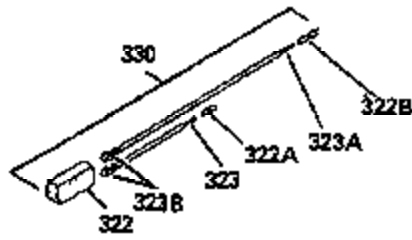

ILLUSTRATION SHOWS TYPICAL PARTS ONLY. ORDER PART NUMBER. PARTS NOT LISTED ARE SUPPLIED BY OEM.

VIEW 3 OF 3

Ref #	Part Number	Qty	Description
16	35520	1	Governor Lever
17	29916	1	Governor Lever Clamp
18	650548	1	Screw, 8-32 x 5/16"
19	35521	1	Extension Spring
28	30322	1	Lock Nut, 8-32
35	29826	1	Screw, 10-32 x 3/4"
36	29918	1	Lock Washer
37	29216	1	Lock Nut, 10-32
92	650880	1	Lock Washer
93	650881	1	Flywheel Nut
110A	35187	1	Ground Wire
186A	35523	1	Choke Link
186	35522	1	Governor Link
200	35572	1	Control Bracket (Incl.203, 204 & 206)
203	33802	1	Compression Spring
204	650777	1	Screw, 6-32 x 21/32"
206	610973	1	Terminal
209	650902	2	Screw, 10-32 x 7/16"
210	27793	1	Conduit Clip
211	28942	1	Screw, 10-32 x 3/8"
238	650875	2	Screw, 10-32 x 5-1/4"
245A	35404	1	Air Cleaner Filter
260	36252	1	Blower Housing
261	30063	2	Screw, Torx T-30, 1/4-20 x 1/2"
264A	30063	1	Screw, Torx T-30, 1/4-20 x 1/2"
285	35985A	1	Starter Cup
286	35446	1	Starter Screen
287	29752	4	Nut & Lock Washer, 1/4-28
298	28763	2	Screw, 10-32 x 35/64"
300	33583B	1	Fuel Tank
301	35355	1	Fuel Cap
308A	35437	1	Fill Tube Clip
314	650873	2	Screw, 1/4-20 x 3/4"
315	611104	1	Alternator Coil (3/5 Split)(Incl.321, 322,323)
321	611161	1	Diode
322	611142	1	Connector Body
323	611118	2	Terminal
327	35392	1	Starter Plug
330	611167	1	Wire Harness
337	36407	1	Deflector
390	590671	1	Rewind Starter