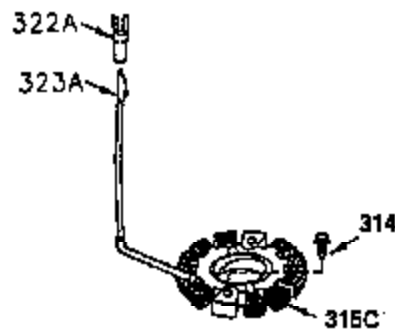

ILLUSTRATION SHOWS TYPICAL PARTS ONLY. ORDER PART NUMBER. PARTS NOT LISTED ARE SUPPLIED BY OEM.

VIEW 3 OF 3

Ref #	Part Number	Qty	Description
16	35520	1	Governor Lever
17	29916	1	Governor Lever Clamp
18	650548	1	Screw, 8-32 x 5/16"
19	35521	1	Extension Spring
28	30322	1	Lock Nut, 8-32
35	29826	1	Screw, 10-32 x 3/4"
36	29918	1	Lock Washer
37	29216	1	Lock Nut, 10-32
92	650880	1	Lock Washer
93	650881	1	Flywheel Nut
110A	35187	1	Ground Wire
186A	35523	1	Choke Link
186	35522	1	Governor Link
200	35572	1	Control Bracket (Incl.203, 204 & 206)
203	33802	1	Compression Spring
204	650777	1	Screw, 6-32 x 21/32"
206	610973	1	Terminal
209	650902	2	Screw, 10-32 x 7/16"
210	27793	1	Conduit Clip
211	28942	1	Screw, 10-32 x 3/8"
238	650875	2	Screw, 10-32 x 5-1/4"
245A	35404	1	Air Cleaner Filter
260	36252	1	Blower Housing
261	30063	2	Screw, Torx T-30, 1/4-20 x 1/2"
264A	30063	1	Screw, Torx T-30, 1/4-20 x 1/2"
285	35985A	1	Starter Cup
286	35446	1	Starter Screen
287	29752	4	Nut & Lock Washer, 1/4-28
298	28763	2	Screw, 10-32 x 35/64"
300	33583B	1	Fuel Tank
301	35355	1	Fuel Cap
308A	35437	1	Fill Tube Clip
314	650873	2	Screw, 1/4-20 x 3/4"
315	611104	1	Alternator Coil (3/5 Split)(Incl.321, 322,323)
321	611161	1	Diode
322	611142	1	Connector Body
323	611118	2	Terminal
327	35392	1	Starter Plug
330	611167	1	Wire Harness
337	36407	1	Deflector
390	590671	1	Rewind Starter