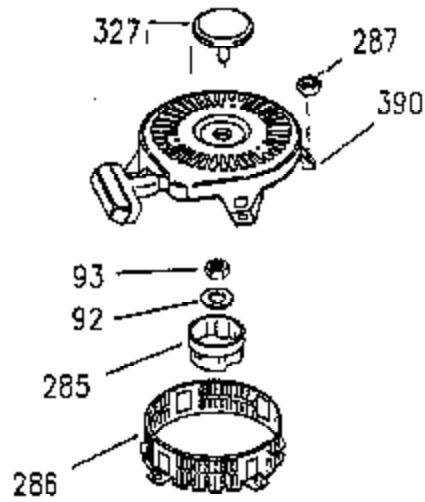

ILLUSTRATION SHOWS TYPICAL PARTS ONLY. ORDER PART NUMBER. PARTS NOT LISTED ARE SUPPLIED BY OEM.

VIEW 3 OF 3

Ref #	Part Number	Qty	Description
16	35520	1	Governor Lever
17	29916	1	Governor Lever Clamp
18	650548	1	Screw, 8-32 x 5/16"
19	35521	1	Extension Spring
28	30322	1	Lock Nut, 8-32
35	29826	1	Screw, 10-32 x 3/4"
36	29918	1	Lock Washer
37	29216	1	Lock Nut, 10-32
92	650880	1	Lock Washer
93	650881	1	Flywheel Nut
110A	35187	1	Ground Wire
186A	35523	1	Choke Link
186	35522	1	Governor Link
200	35572	1	Control Bracket (Incl.203, 204 & 206)
203	33802	1	Compression Spring
204	650777	1	Screw, 6-32 x 21/32"
206	610973	1	Terminal
209	650902	2	Screw, 10-32 x 7/16"
210	27793	1	Conduit Clip
211	28942	1	Screw, 10-32 x 3/8"
238	650875	2	Screw, 10-32 x 5-1/4"
245A	35404	1	Air Cleaner Filter
260	36252	1	Blower Housing
261	30063	2	Screw, Torx T-30, 1/4-20 x 1/2"
264A	30063	1	Screw, Torx T-30, 1/4-20 x 1/2"
285	35985A	1	Starter Cup
286	35446	1	Starter Screen
287	29752	4	Nut & Lock Washer, 1/4-28
298	28763	2	Screw, 10-32 x 35/64"
300	33583B	1	Fuel Tank
301	35355	1	Fuel Cap
308A	35437	1	Fill Tube Clip
314	650873	2	Screw, 1/4-20 x 3/4"
315	611104	1	Alternator Coil (3/5 Split)(Incl.321, 322,323)
321	611161	1	Diode
322	611142	1	Connector Body
323	611118	2	Terminal
327	35392	1	Starter Plug
330	611167	1	Wire Harness
337	36407	1	Deflector
390	590671	1	Rewind Starter