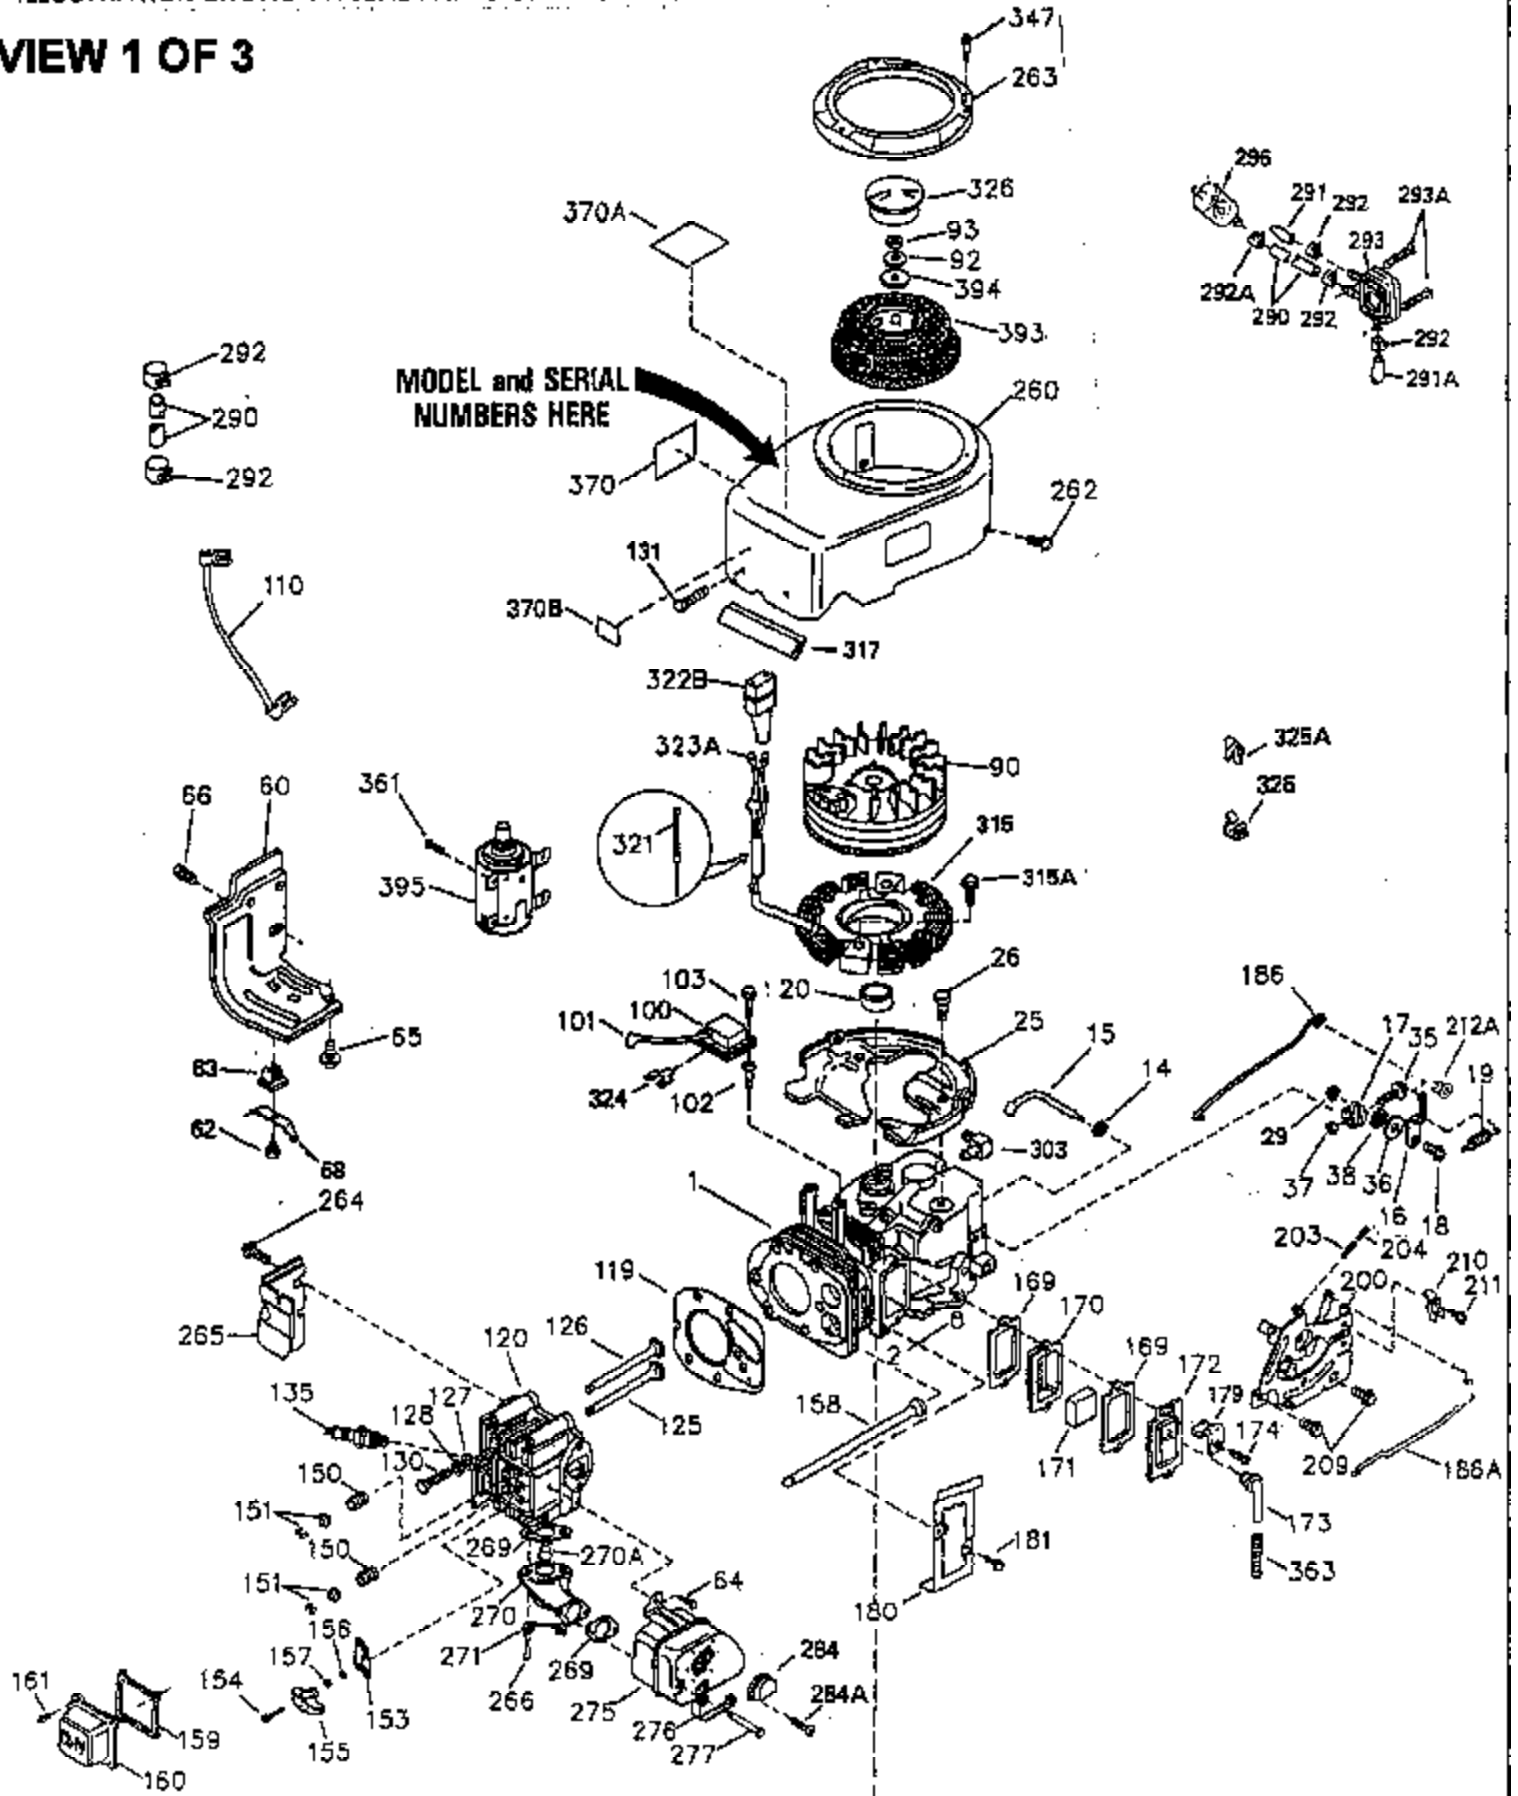

ILLUSTRATION SHOWS TYPICAL PARTS ONLY. ORDER BY PART NUMBER. PARTS NOT LISTED ARE SUPPLIED BY OEM.

VIEW 1 OF 3

CONTINUED TO PAGE 3

Ref #	Part Number	Qty	Description
1	35943	1	Cylinder (Incl. 2 & 20)
2	27652	2	Dowel Pin
14	28277	2	Washer
15	35324	1	Governor Rod
16	35520	1	Governor Lever
17	29916	1	Governor Lever Clamp
18	650548	1	Screw, 8-32 x 5/16"
19	35521	1	Extension Spring
20	35319	1	Oil Seal
25	35326	1	Blower Housing Baffle
26	650561	2	Screw, 1/4-20 x 5/8"
28	30322	1	Lock Nut, 8-32
35	29826	1	Screw, 10-32 x 3/4"
36	29918	1	Lock Washer
37	29216	1	Lock Nut, 10-32
38	29642	1	Retaining Ring
60	35316A	1	Blower Housing Extension
62	650760	1	Screw, 8-32 x 3/8"
63	28545	1	Grommet
64	30063	1	Screw, Torx T-30, 1/4-20 x 1/2"
65	650128	1	Screw, 10-24 x 1/2"
68	33356	1	Ground Terminal
90	611094	1	Flywheel (W/Ring Gear)
92	650880	1	Lock Washer
93	650881	1	Flywheel Nut
100	35135	1	Solid State Ignition
101	610118	1	Spark Plug Cover
102	650872	2	Solid State Mounting Stud
103	650814	2	Screw, Torx T-15, 10-24 x 1"
110	35183	1	Ground Wire
119	35946	1	* Cylinder Head Gasket
120	35948	1	Cylinder Head
125	35308	1	Exhaust Valve (Std.)
125	35433	1	Exhaust Valve (1/32" OS)
126	35309	1	Intake Valve (Std.)
126	35432	1	Intake Valve (1/32" OS)
127	650691	6	Washer
128	650690	6	Belleville Washer
130	650946	6	Screw, 5/16-18 x 2-45/64"
135	34645	1	Resistor Spark Plug (RN4C)
150	33507	2	Valve Spring
151	33508	2	Valve Spring Keeper
153	35949	1	Push Rod Guide
154	650945	1	Rocker Arm Stud
155	35950	1	Rocker Arm
156	650890	2	Lock Washer
157	650947	1	Lock Nut, 5/16-24
158	35951	2	Push Rod
159	35952	1	* Rocker Arm Cover Gasket
160	35953A	1	Rocker Arm Housing
161	30063	4	Screw, Torx T-30, 1/4-20 x 1/2"
169	27896A	2	* Valve Cover Gasket
170	28423	1	Breather Body
171	28424	1	Breather Element
172	28425	1	Valve Cover
173	35350	1	Breather Tube
174	650128	2	Screw, 10-24 x 1/2"
179	30593	1	Retainer Clip