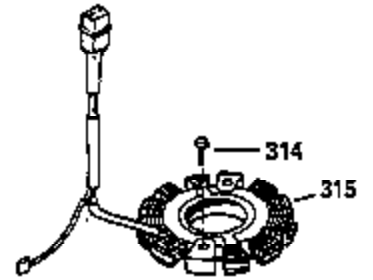

ILLUSTRATION SHOWS TYPICAL PARTS ONLY. ORDER PART NUMBER. PARTS NOT LISTED ARE SUPPLIED BY OEM.

VIEW 3 OF 3

Ref #	Part Number	Qty	Description
16	35520	1	Governor Lever
17	29916	1	Governor Lever Clamp
18	650548	1	Screw, 8-32 x 5/16"
19	35521	1	Extension Spring
28	30322	1	Lock Nut, 8-32
35	29826	1	Screw, 10-32 x 3/4"
36	29918	1	Lock Washer
37	29216	1	Lock Nut, 10-32
92	650880	1	Lock Washer
93	650881	1	Flywheel Nut
110A	35187	1	Ground Wire
186A	35523	1	Choke Link
186	35522	1	Governor Link
200	35572	1	Control Bracket (Incl.203, 204 & 206)
203	33802	1	Compression Spring
204	650777	1	Screw, 6-32 x 21/32"
206	610973	1	Terminal
209	650902	2	Screw, 10-32 x 7/16"
210	27793	1	Conduit Clip
211	28942	1	Screw, 10-32 x 3/8"
238	650875	2	Screw, 10-32 x 5-1/4"
245A	35404	1	Air Cleaner Filter
260	36252	1	Blower Housing
261	30063	2	Screw, Torx T-30, 1/4-20 x 1/2"
264A	30063	1	Screw, Torx T-30, 1/4-20 x 1/2"
285	35985A	1	Starter Cup
286	35446	1	Starter Screen
287	29752	4	Nut & Lock Washer, 1/4-28
298	28763	2	Screw, 10-32 x 35/64"
300	33583B	1	Fuel Tank
301	35355	1	Fuel Cap
308A	35437	1	Fill Tube Clip
314	650873	2	Screw, 1/4-20 x 3/4"
315	611104	1	Alternator Coil (3/5 Split)(Incl.321, 322,323)
321	611161	1	Diode
322	611142	1	Connector Body
323	611118	2	Terminal
327	35392	1	Starter Plug
330	611167	1	Wire Harness
337	36407	1	Deflector
390	590671	1	Rewind Starter