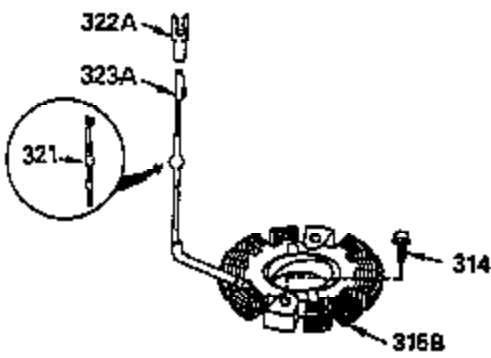

ILLUSTRATION SHOWS TYPICAL PARTS ONLY. ORDER PART NUMBER. PARTS NOT LISTED ARE SUPPLIED BY OEM.

VIEW 3 OF 3

Ref #	Part Number	Qty	Description
16	35520	1	Governor Lever
17	29916	1	Governor Lever Clamp
18	650548	1	Screw, 8-32 x 5/16"
19	35521	1	Extension Spring
28	30322	1	Lock Nut, 8-32
35	29826	1	Screw, 10-32 x 3/4"
36	29918	1	Lock Washer
37	29216	1	Lock Nut, 10-32
92	650880	1	Lock Washer
93	650881	1	Flywheel Nut
110A	35187	1	Ground Wire
186A	35523	1	Choke Link
186	35522	1	Governor Link
200	35572	1	Control Bracket (Incl.203, 204 & 206)
203	33802	1	Compression Spring
204	650777	1	Screw, 6-32 x 21/32"
206	610973	1	Terminal
209	650902	2	Screw, 10-32 x 7/16"
210	27793	1	Conduit Clip
211	28942	1	Screw, 10-32 x 3/8"
238	650875	2	Screw, 10-32 x 5-1/4"
245A	35404	1	Air Cleaner Filter
260	36252	1	Blower Housing
261	30063	2	Screw, Torx T-30, 1/4-20 x 1/2"
264A	30063	1	Screw, Torx T-30, 1/4-20 x 1/2"
285	35985A	1	Starter Cup
286	35446	1	Starter Screen
287	29752	4	Nut & Lock Washer, 1/4-28
298	28763	2	Screw, 10-32 x 35/64"
300	33583B	1	Fuel Tank
301	35355	1	Fuel Cap
308A	35437	1	Fill Tube Clip
314	650873	2	Screw, 1/4-20 x 3/4"
315	611104	1	Alternator Coil (3/5 Split)(Incl.321, 322,323)
321	611161	1	Diode
322	611142	1	Connector Body
323	611118	2	Terminal
327	35392	1	Starter Plug
330	611167	1	Wire Harness
337	36407	1	Deflector
390	590671	1	Rewind Starter