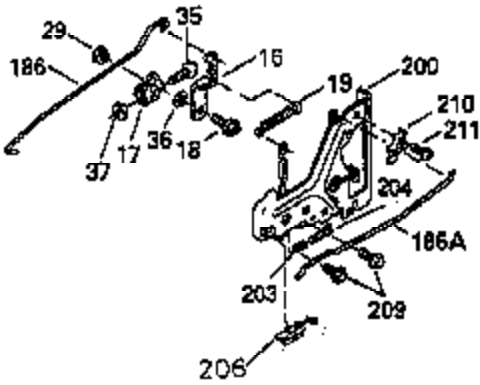

ILLUSTRATION SHOWS TYPICAL PARTS ONLY. ORDER PART NUMBER. PARTS NOT LISTED ARE SUPPLIED BY OEM.

VIEW 3 OF 3

Ref #	Part Number	Qty	Description
16	35520	1	Governor Lever
17	29916	1	Governor Lever Clamp
18	650548	1	Screw, 8-32 x 5/16"
19	35521	1	Extension Spring
28	30322	1	Lock Nut, 8-32
35	29826	1	Screw, 10-32 x 3/4"
36	29918	1	Lock Washer
37	29216	1	Lock Nut, 10-32
92	650880	1	Lock Washer
93	650881	1	Flywheel Nut
110A	35187	1	Ground Wire
186A	35523	1	Choke Link
186	35522	1	Governor Link
200	35572	1	Control Bracket (Incl.203, 204 & 206)
203	33802	1	Compression Spring
204	650777	1	Screw, 6-32 x 21/32"
206	610973	1	Terminal
209	650902	2	Screw, 10-32 x 7/16"
210	27793	1	Conduit Clip
211	28942	1	Screw, 10-32 x 3/8"
238	650875	2	Screw, 10-32 x 5-1/4"
245A	35404	1	Air Cleaner Filter
260	36252	1	Blower Housing
261	30063	2	Screw, Torx T-30, 1/4-20 x 1/2"
264A	30063	1	Screw, Torx T-30, 1/4-20 x 1/2"
285	35985A	1	Starter Cup
286	35446	1	Starter Screen
287	29752	4	Nut & Lock Washer, 1/4-28
298	28763	2	Screw, 10-32 x 35/64"
300	33583B	1	Fuel Tank
301	35355	1	Fuel Cap
308A	35437	1	Fill Tube Clip
314	650873	2	Screw, 1/4-20 x 3/4"
315	611104	1	Alternator Coil (3/5 Split)(Incl.321, 322,323)
321	611161	1	Diode
322	611142	1	Connector Body
323	611118	2	Terminal
327	35392	1	Starter Plug
330	611167	1	Wire Harness
337	36407	1	Deflector
390	590671	1	Rewind Starter