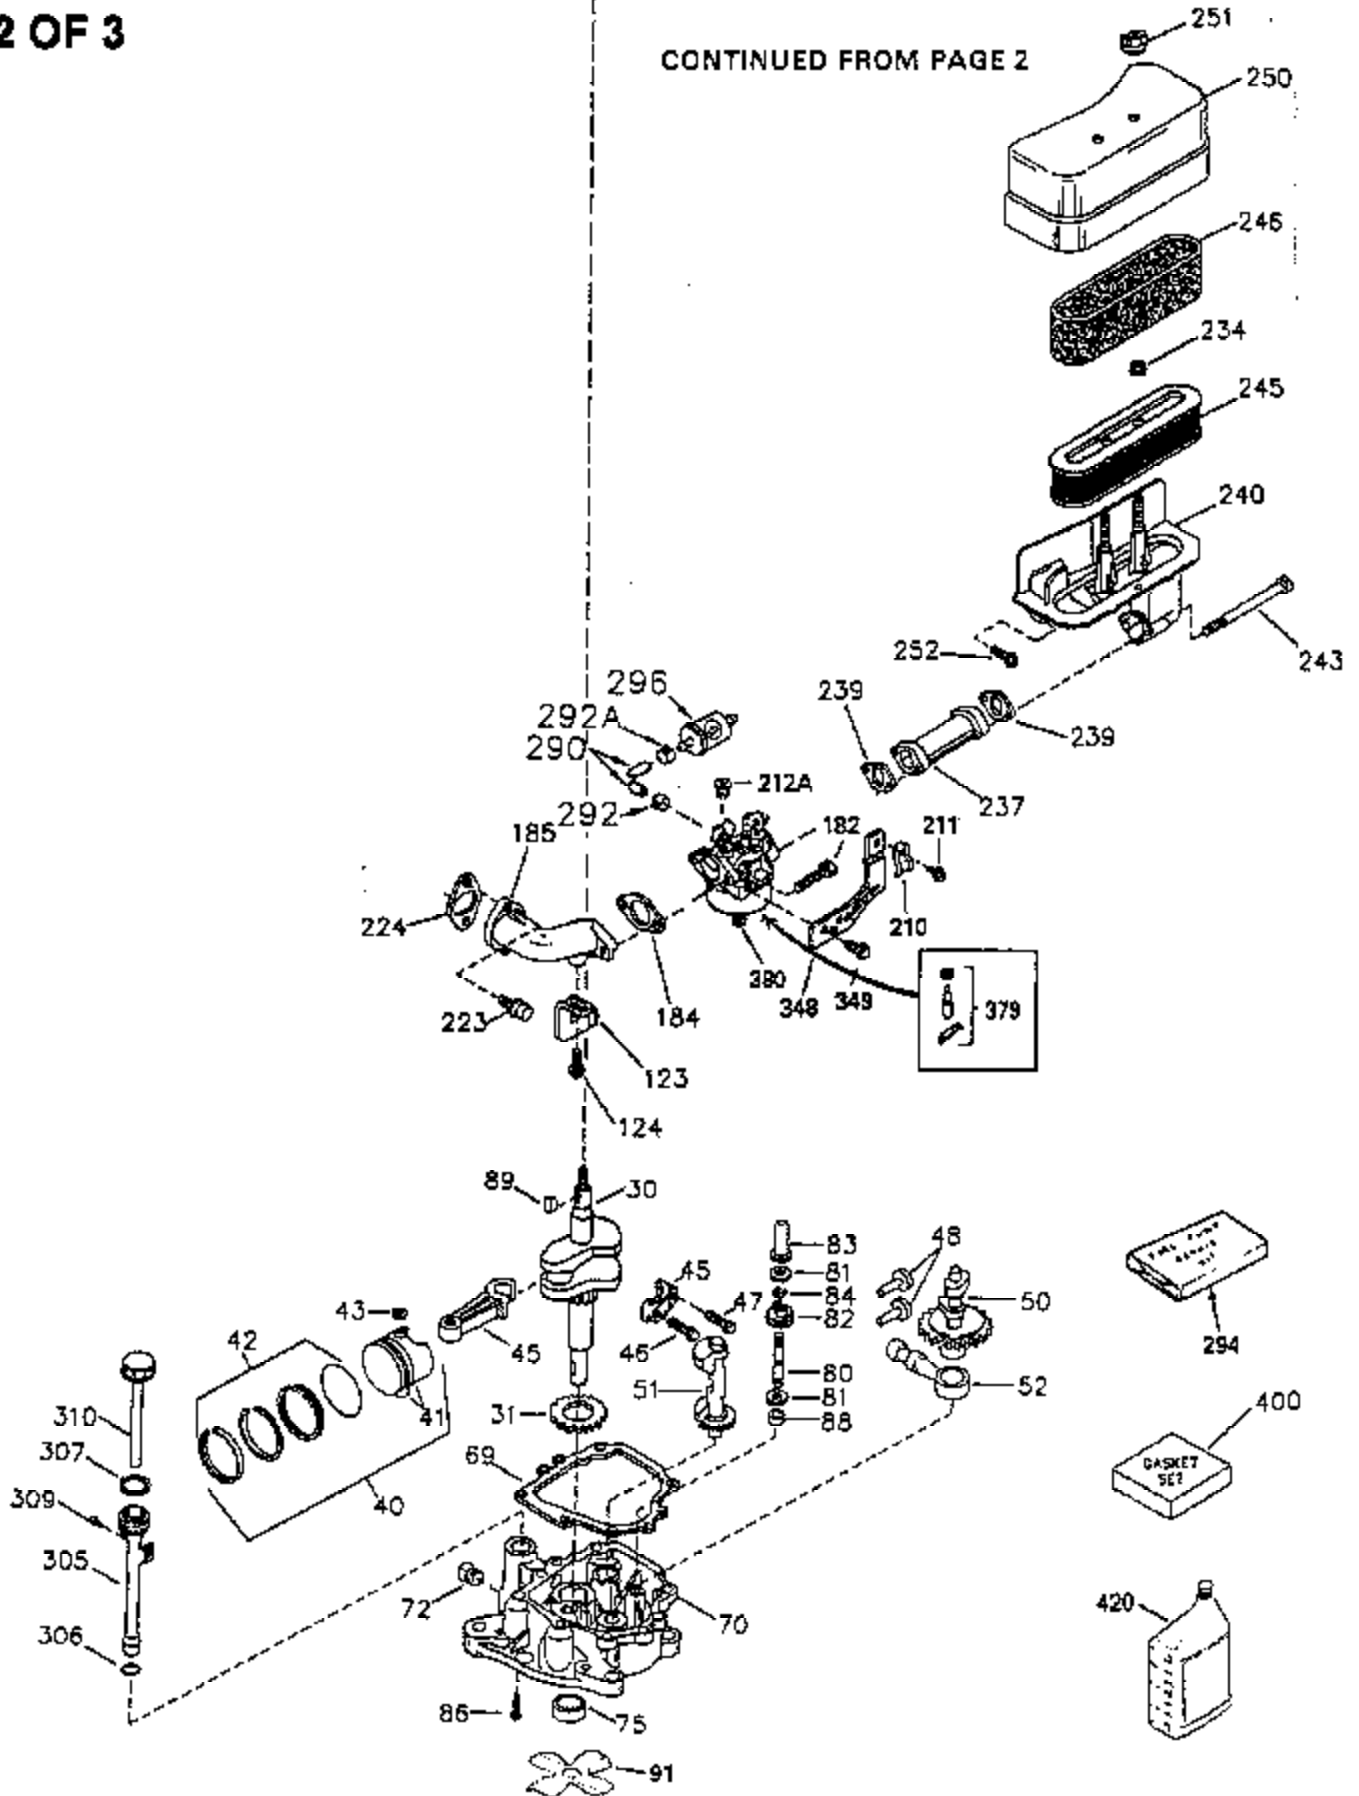

ILLUSTRATION SHOWS TYPICAL PARTS ONLY. ORDER BY PART NUMBER. PARTS NOT LISTED ARE SUPPLIED BY DEM.

VIEW 2 OF 3

CONTINUED FROM PAGE 2

Ref #	Part Number	Qty	Description
28	30322	1	Lock Nut, 8-32
30	35336B	1	Crankshaft
31	35327	1	Counterbalance Gear
40	35776	1	Piston, Pin & Ring Set (Std.)
40	35777	1	Piston, Pin & Ring Set (.010" OS)
40	35778	1	Piston, Pin & Ring Set (.020" OS)
41	35773	1	Piston & Pin Ass'y. (Std.) (Incl. 43)
41	35774	1	Piston & Pin Ass'y. (.010" OS) (Incl. 43)
41	35775	1	Piston & Pin Ass'y. (.020" OS) (Incl. 43)
42	35779	1	Ring Set (Std.)
42	35780	1	Ring Set (.010" OS)
42	35781	1	Ring Set (.020" OS)
43	35772	2	Piston Pin Retaining Ring
45	35330A	1	Connecting Rod Ass'y. (Incl. 46 & 47)
46	650908	1	Connecting Rod Bolt
47	650882	1	Connecting Rod Bolt
48	35313	2	Valve Lifter
50	35939	1	Camshaft (MCR)
51	35315A	1	Counterbalance Weight
52	31356	1	Oil Pump Ass'y.
69	35317	1	* Mounting Flange Gasket
70	35711A	1	Mounting Flange (Incl. 72, 75 & 80)
72	31927	1	Oil Drain Plug
75	35319	1	Oil Seal
80	35712	1	Governor Shaft
81	35479	2	Washer
82	35321	1	Governor Gear Ass'y.
83	35322	1	Governor Spool
84	29193	1	Retaining Ring
86	650833	7	Screw, 1/4-20 x 1-3/16"
88	31707A	1	Spacer
89	32589	1	Flywheel Key
123	35288	1	Intake Pipe Brace
124	650738	2	Screw, 1/4-20 x 5/8"
182	650517	2	Screw, 1/4-20 x 27/32"
184	33263	1	* Carburetor To Intake Pipe Gasket
185	35955	1	Intake Pipe
210	27793	1	Conduit Clip
211	28942	1	Screw, 10-32 x 3/8"
223	650971	2	Screw, Torx T-30, 5/16-18 x 7/8"
224	35958	1	* Intake Pipe Gasket
234	650825	2	Nut & Lock Washer, 1/4-20
237	35286	1	Air Cleaner Adapter
238	650875	2	Screw, 10-32 x 5-1/4"
239	33629	2	* Air Cleaner Gasket
240	35960	1	Air Cleaner Body (Incl. 239)
245	35403	1	Air Cleaner Filter (Incl. 234)
245A	35404	1	Air Cleaner Filter
250	35961	1	Air Cleaner Cover
251	650886	2	Wing Nut, 1/4-20
261	30063	2	Screw, Torx T-30, 1/4-20 x 1/2"
264A	30063	1	Screw, Torx T-30, 1/4-20 x 1/2"
290	30705	1	Fuel Line
292	26460	2	Fuel Line Clamp
298	28763	2	Screw, 10-32 x 35/64"
300	33583B	1	Fuel Tank
301	35355	1	Fuel Cap
305	35574	1	Oil Fill Tube