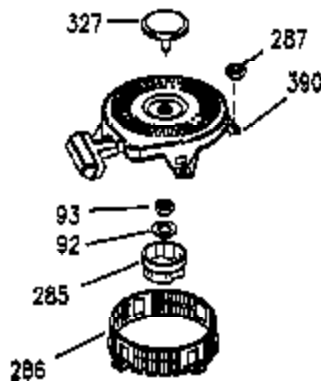

Ref #	Part Number	Qty	Description
	64 30063	1	Screw, Torx T-30, 1/4-20 x 1/2"
	92 650880	1	Lock Washer
	93 650881	1	Flywheel Nut
110A	35187	1	Ground Wire
206	610973	1	Terminal
260	36252	1	Blower Housing
262	29747B	2	Screw, Torx T-40, 5/16-24 x 21/32"
285	35985A	1	Starter Cup
286	35446	1	Starter Screen
287	29752	4	Nut & Lock Washer, 1/4-28
308A	35437	1	Fill Tube Clip
314	650873	2	Screw, 1/4-20 x 3/4"
315	611104	1	Alternator Coil (3/5 Split)(Incl.321, 322,323)
321	611161	1	Diode
322	611142	1	Connector Body
323	611118	2	Terminal
327	35392	1	Starter Plug
330	611167	1	Wire Harness
370B	35274	1	Instruction Decal
390	590671	1	Rewind Starter