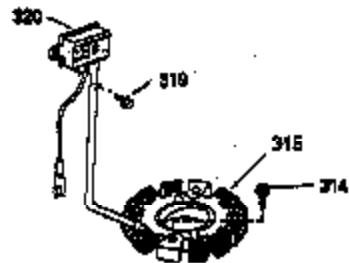

Ref #	Part Number	Qty	Description
	64 30063	1	Screw, Torx T-30, 1/4-20 x 1/2"
	92 650880	1	Lock Washer
	93 650881	1	Flywheel Nut
110A	35187	1	Ground Wire
206	610973	1	Terminal
260	36252	1	Blower Housing
262	29747B	2	Screw, Torx T-40, 5/16-24 x 21/32"
285	35985A	1	Starter Cup
286	35446	1	Starter Screen
287	29752	4	Nut & Lock Washer, 1/4-28
308A	35437	1	Fill Tube Clip
314	650873	2	Screw, 1/4-20 x 3/4"
315	611104	1	Alternator Coil (3/5 Split)(Incl.321, 322,323)
321	611161	1	Diode
322	611142	1	Connector Body
323	611118	2	Terminal
327	35392	1	Starter Plug
330	611167	1	Wire Harness
370B	35274	1	Instruction Decal
390	590671	1	Rewind Starter