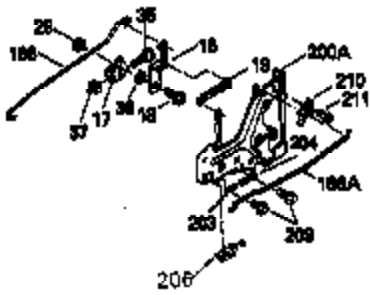

Ref #	Part Number	Qty	Description
	64 30063	1	Screw, Torx T-30, 1/4-20 x 1/2"
	92 650880	1	Lock Washer
	93 650881	1	Flywheel Nut
110A	35187	1	Ground Wire
206	610973	1	Terminal
260	36252	1	Blower Housing
262	29747B	2	Screw, Torx T-40, 5/16-24 x 21/32"
285	35985A	1	Starter Cup
286	35446	1	Starter Screen
287	29752	4	Nut & Lock Washer, 1/4-28
308A	35437	1	Fill Tube Clip
314	650873	2	Screw, 1/4-20 x 3/4"
315	611104	1	Alternator Coil (3/5 Split)(Incl.321, 322,323)
321	611161	1	Diode
322	611142	1	Connector Body
323	611118	2	Terminal
327	35392	1	Starter Plug
330	611167	1	Wire Harness
370B	35274	1	Instruction Decal
390	590671	1	Rewind Starter