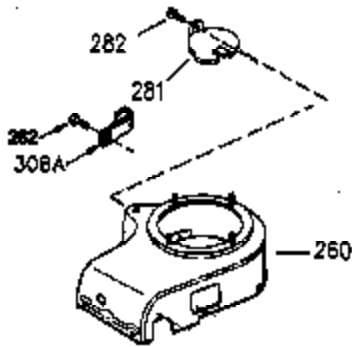

Ref #	Part Number	Qty	Description
	64 30063	1	Screw, Torx T-30, 1/4-20 x 1/2"
	92 650880	1	Lock Washer
	93 650881	1	Flywheel Nut
110A	35187	1	Ground Wire
206	610973	1	Terminal
260	36252	1	Blower Housing
262	29747B	2	Screw, Torx T-40, 5/16-24 x 21/32"
285	35985A	1	Starter Cup
286	35446	1	Starter Screen
287	29752	4	Nut & Lock Washer, 1/4-28
308A	35437	1	Fill Tube Clip
314	650873	2	Screw, 1/4-20 x 3/4"
315	611104	1	Alternator Coil (3/5 Split)(Incl.321, 322,323)
321	611161	1	Diode
322	611142	1	Connector Body
323	611118	2	Terminal
327	35392	1	Starter Plug
330	611167	1	Wire Harness
370B	35274	1	Instruction Decal
390	590671	1	Rewind Starter