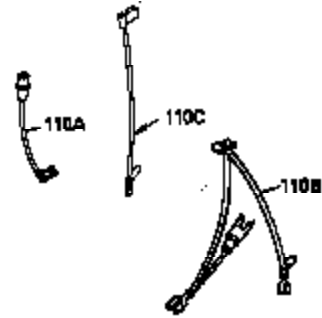

Ref #	Part Number	Qty	Description
	64 30063	1	Screw, Torx T-30, 1/4-20 x 1/2"
	92 650880	1	Lock Washer
	93 650881	1	Flywheel Nut
110A	35187	1	Ground Wire
206	610973	1	Terminal
260	36252	1	Blower Housing
262	29747B	2	Screw, Torx T-40, 5/16-24 x 21/32"
285	35985A	1	Starter Cup
286	35446	1	Starter Screen
287	29752	4	Nut & Lock Washer, 1/4-28
308A	35437	1	Fill Tube Clip
314	650873	2	Screw, 1/4-20 x 3/4"
315	611104	1	Alternator Coil (3/5 Split)(Incl.321, 322,323)
321	611161	1	Diode
322	611142	1	Connector Body
323	611118	2	Terminal
327	35392	1	Starter Plug
330	611167	1	Wire Harness
370B	35274	1	Instruction Decal
390	590671	1	Rewind Starter