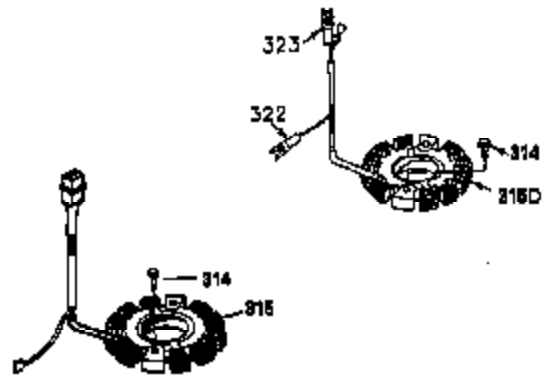

Ref #	Part Number	Qty	Description
	64 30063	1	Screw, Torx T-30, 1/4-20 x 1/2"
	92 650880	1	Lock Washer
	93 650881	1	Flywheel Nut
110A	35187	1	Ground Wire
206	610973	1	Terminal
260	36252	1	Blower Housing
262	29747B	2	Screw, Torx T-40, 5/16-24 x 21/32"
285	35985A	1	Starter Cup
286	35446	1	Starter Screen
287	29752	4	Nut & Lock Washer, 1/4-28
308A	35437	1	Fill Tube Clip
314	650873	2	Screw, 1/4-20 x 3/4"
315	611104	1	Alternator Coil (3/5 Split)(Incl.321, 322,323)
321	611161	1	Diode
322	611142	1	Connector Body
323	611118	2	Terminal
327	35392	1	Starter Plug
330	611167	1	Wire Harness
370B	35274	1	Instruction Decal
390	590671	1	Rewind Starter