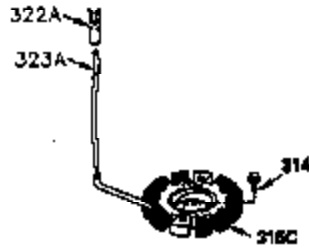

Ref #	Part Number	Qty	Description
	64 30063	1	Screw, Torx T-30, 1/4-20 x 1/2"
	92 650880	1	Lock Washer
	93 650881	1	Flywheel Nut
110A	35187	1	Ground Wire
206	610973	1	Terminal
260	36252	1	Blower Housing
262	29747B	2	Screw, Torx T-40, 5/16-24 x 21/32"
285	35985A	1	Starter Cup
286	35446	1	Starter Screen
287	29752	4	Nut & Lock Washer, 1/4-28
308A	35437	1	Fill Tube Clip
314	650873	2	Screw, 1/4-20 x 3/4"
315	611104	1	Alternator Coil (3/5 Split)(Incl.321, 322,323)
321	611161	1	Diode
322	611142	1	Connector Body
323	611118	2	Terminal
327	35392	1	Starter Plug
330	611167	1	Wire Harness
370B	35274	1	Instruction Decal
390	590671	1	Rewind Starter