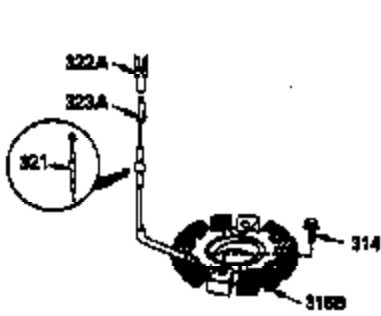

Ref #	Part Number	Qty	Description
	64 30063	1	Screw, Torx T-30, 1/4-20 x 1/2"
	92 650880	1	Lock Washer
	93 650881	1	Flywheel Nut
110A	35187	1	Ground Wire
206	610973	1	Terminal
260	36252	1	Blower Housing
262	29747B	2	Screw, Torx T-40, 5/16-24 x 21/32"
285	35985A	1	Starter Cup
286	35446	1	Starter Screen
287	29752	4	Nut & Lock Washer, 1/4-28
308A	35437	1	Fill Tube Clip
314	650873	2	Screw, 1/4-20 x 3/4"
315	611104	1	Alternator Coil (3/5 Split)(Incl.321, 322,323)
321	611161	1	Diode
322	611142	1	Connector Body
323	611118	2	Terminal
327	35392	1	Starter Plug
330	611167	1	Wire Harness
370B	35274	1	Instruction Decal
390	590671	1	Rewind Starter