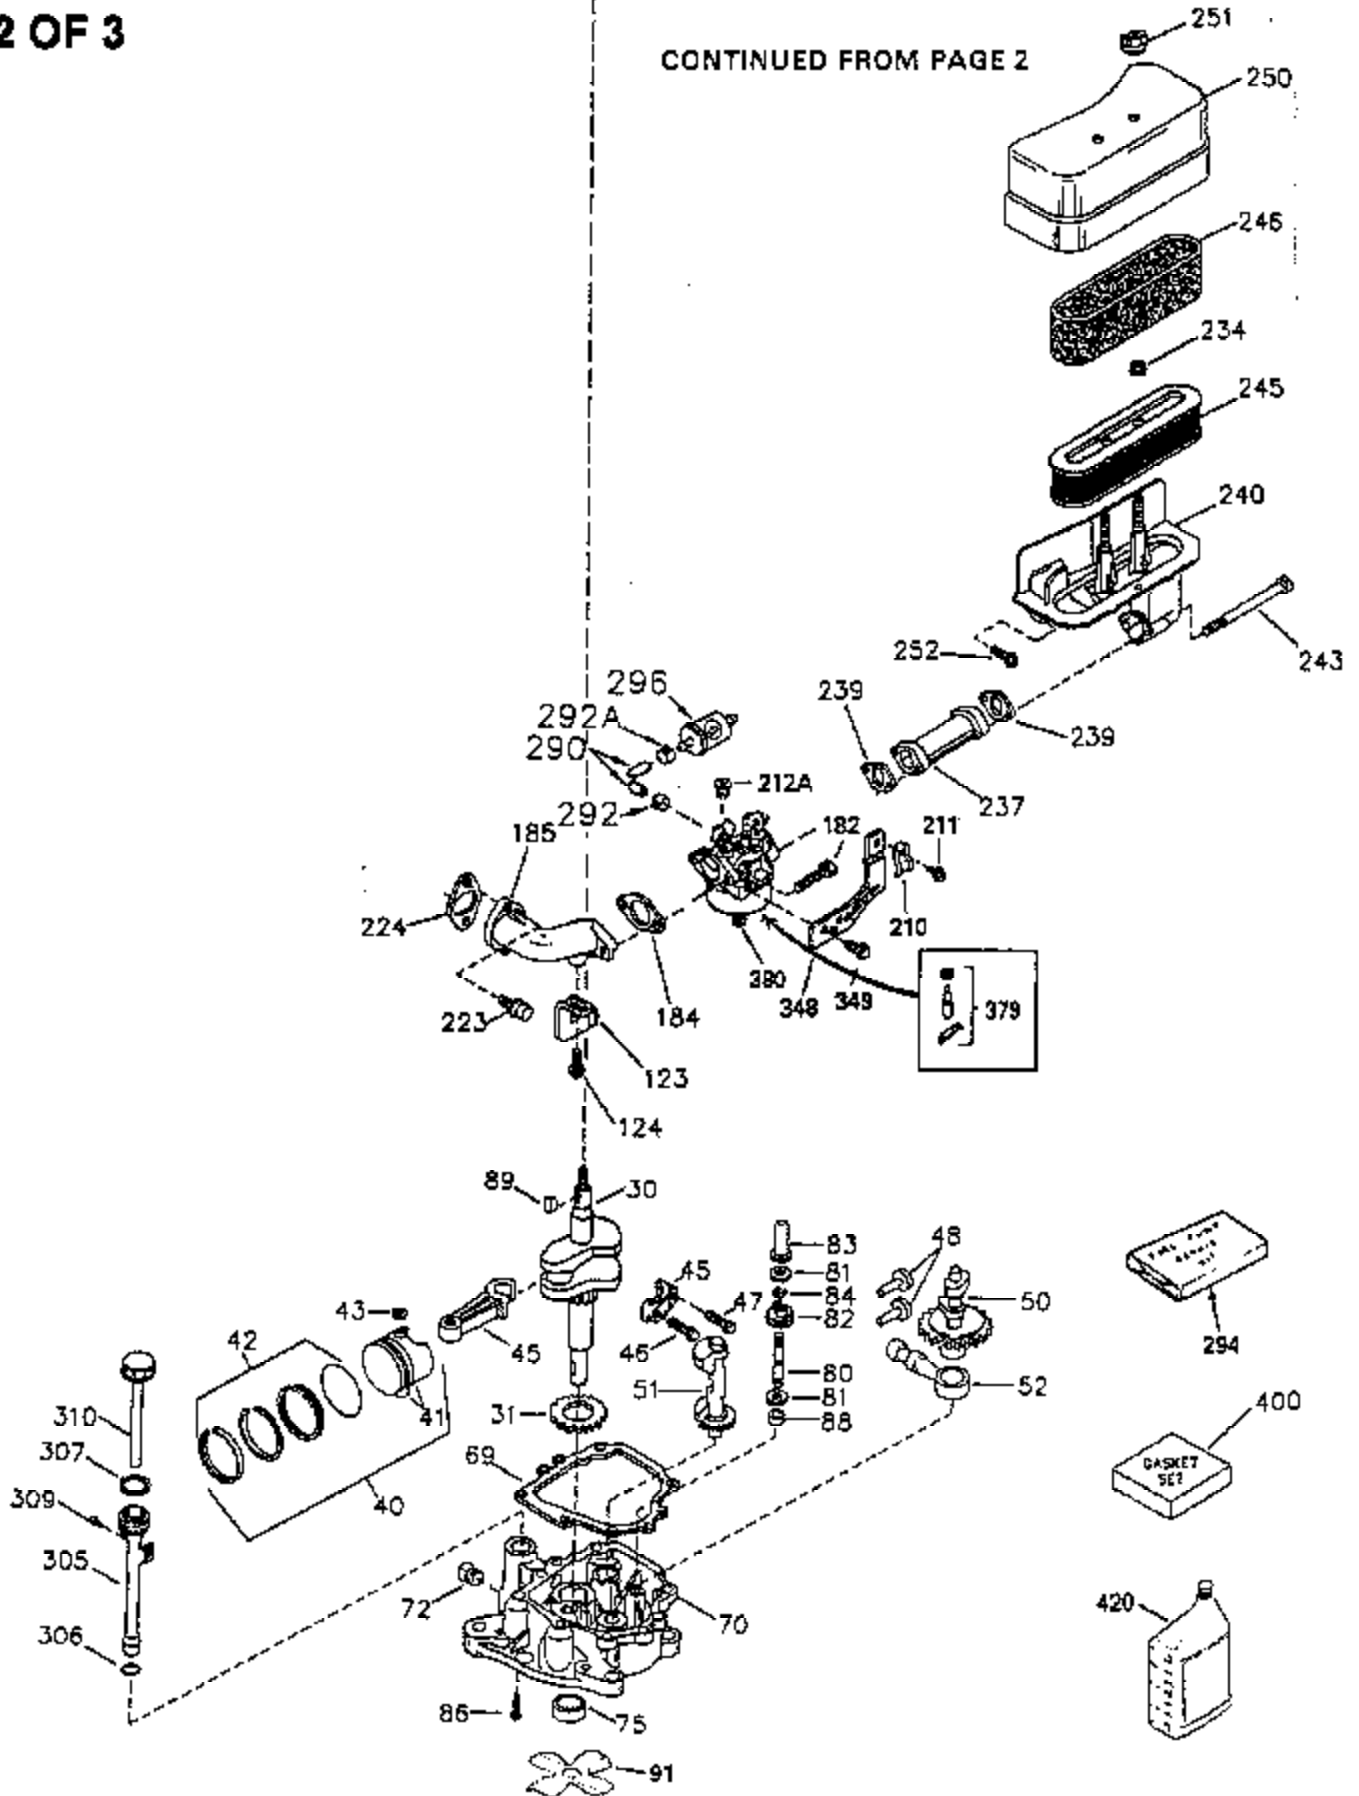

ILLUSTRATION SHOWS TYPICAL PARTS ONLY. ORDER BY PART NUMBER. PARTS NOT LISTED ARE SUPPLIED BY DEM.

VIEW 2 OF 3

CONTINUED FROM PAGE 2

Ref #	Part Number	Qty	Description
28	30322	1	Lock Nut, 8-32
30	35335A	1	Crankshaft
31	35327	1	Counterbalance Gear
40	35776	1	Piston, Pin & Ring Set (Std.)
40	35777	1	Piston, Pin & Ring Set (.010" OS)
40	35778	1	Piston, Pin & Ring Set (.020" OS)
41	35773	1	Piston & Pin Ass'y. (Std.) (Incl. 43)
41	35774	1	Piston & Pin Ass'y. (.010" OS) (Incl. 43)
41	35775	1	Piston & Pin Ass'y. (.020" OS) (Incl. 43)
42	35779	1	Ring Set (Std.)
42	35780	1	Ring Set (.010" OS)
42	35781	1	Ring Set (.020" OS)
43	35772	2	Piston Pin Retaining Ring
45	35330A	1	Connecting Rod Ass'y. (Incl. 46 & 47)
46	650908	1	Connecting Rod Bolt
47	650882	1	Connecting Rod Bolt
48	35313	2	Valve Lifter
50	35939	1	Camshaft (MCR)
51	35315A	1	Counterbalance Weight
52	31356	1	Oil Pump Ass'y.
69	35317	1	* Mounting Flange Gasket
70	35711A	1	Mounting Flange (Incl. 72, 75 & 80)
72	31927	1	Oil Drain Plug
75	35319	1	Oil Seal
80	35712	1	Governor Shaft
81	35479	2	Washer
82	35321	1	Governor Gear Ass'y.
83	35322	1	Governor Spool
84	29193	1	Retaining Ring
86	650833	7	Screw, 1/4-20 x 1-3/16"
88	31707A	1	Spacer
89	32589	1	Flywheel Key
123	35288	1	Intake Pipe Brace
124	650738	2	Screw, 1/4-20 x 5/8"
182	650517	2	Screw, 1/4-20 x 27/32"
184	33263	1	* Carburetor To Intake Pipe Gasket
185	35955	1	Intake Pipe
210	27793	2	Conduit Clip
211	28942	2	Screw, 10-32 x 3/8"
212A	36288	2	Bushing
223	650971	2	Screw, Torx T-30, 5/16-18 x 7/8"
224	35958	1	* Intake Pipe Gasket
234	650825	2	Nut & Lock Washer, 1/4-20
237	35286	1	Air Cleaner Adapter
238	650875	2	Screw, 10-32 x 5-1/4"
239	33629	2	* Air Cleaner Gasket
240	35960	1	Air Cleaner Body (Incl. 239)
245	35403	1	Air Cleaner Filter (Incl. 234)
245A	35404	1	Air Cleaner Filter
250	35961	1	Air Cleaner Cover
251	650886	2	Wing Nut, 1/4-20
261	30063	2	Screw, Torx T-30, 1/4-20 x 1/2"
264A	30063	1	Screw, Torx T-30, 1/4-20 x 1/2"
290	30705	1	Fuel Line
292	26460	2	Fuel Line Clamp
296	34279B	1	Fuel Filter (Incl. 292)
305	35574	1	Oil Fill Tube
307	35499	1	"O" Ring