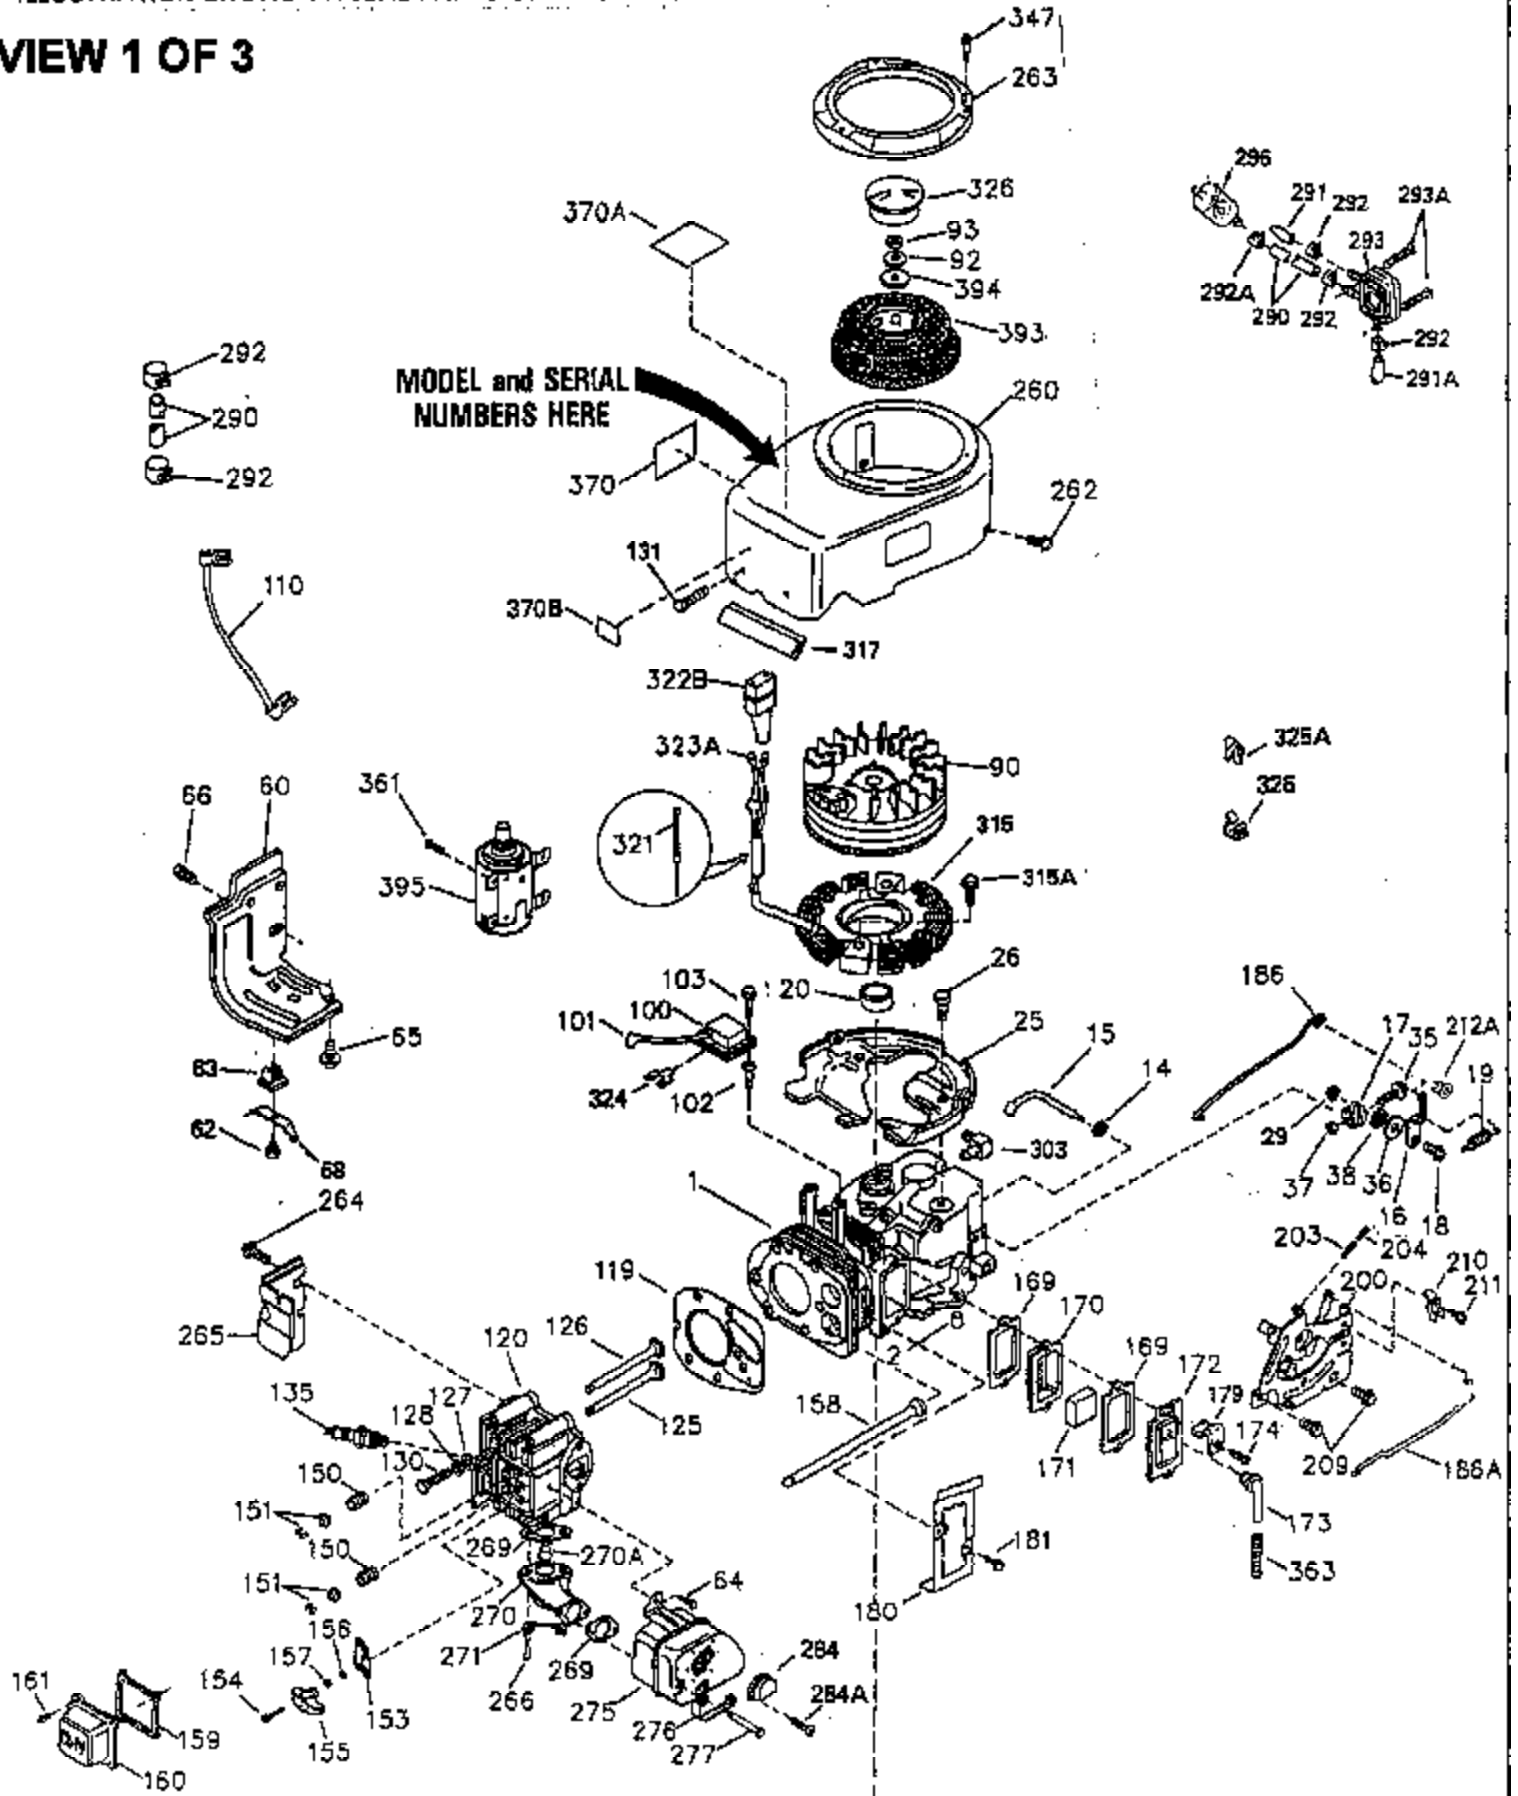

ILLUSTRATION SHOWS TYPICAL PARTS ONLY. ORDER BY PART NUMBER. PARTS NOT LISTED ARE SUPPLIED BY OEM.

VIEW 1 OF 3

MODEL and SERIAL NUMBERS HERE

CONTINUED TO PAGE 3

Ref #	Part Number	Qty	Description
1	35943	1	Cylinder (Incl. 2 & 20)
2	27652	2	Dowel Pin
14	28277	2	Washer
15	35324	1	Governor Rod
16	36284	1	Governor Lever (Incl. 212A)
17	29916	1	Governor Lever Clamp
18	650548	1	Screw, 8-32 x 5/16"
19	35945	1	Extension Spring
20	35319	1	Oil Seal
25	35326	1	Blower Housing Baffle
26	650561	2	Screw, 1/4-20 x 5/8"
28	30322	1	Lock Nut, 8-32
35	29826	1	Screw, 10-32 x 3/4"
36	29918	1	Lock Washer
37	29216	1	Lock Nut, 10-32
38	29642	1	Retaining Ring
60	35316A	1	Blower Housing Extension
62	650760	1	Screw, 8-32 x 3/8"
63	28545	1	Grommet
64	30063	1	Screw, Torx T-30, 1/4-20 x 1/2"
65	650128	1	Screw, 10-24 x 1/2"
68	33356	1	Ground Terminal
90	611093	1	Flywheel (W/Ring Gear)
92	650880	1	Lock Washer
93	650881	1	Flywheel Nut
100	35135	1	Solid State Ignition
101	610118	1	Spark Plug Cover
102	650872	2	Solid State Mounting Stud
103	650814	2	Screw, Torx T-15, 10-24 x 1"
110	35183	1	Ground Wire
119	35946	1	* Cylinder Head Gasket
120	35948	1	Cylinder Head
125	35308	1	Exhaust Valve (Std.)
125	35433	1	Exhaust Valve (1/32" OS)
126	35309	1	Intake Valve (Std.)
126	35432	1	Intake Valve (1/32" OS)
127	650691	6	Washer
128	650690	6	Belleville Washer
130	650946	6	Screw, 5/16-18 x 2-45/64"
135	34645	1	Resistor Spark Plug (RN4C)
150	33507	2	Valve Spring
151	33508	2	Valve Spring Keeper
153	35949	1	Push Rod Guide
154	650945	1	Rocker Arm Stud
155	35950	1	Rocker Arm
156	650890	2	Lock Washer
157	650947	1	Lock Nut, 5/16-24
158	35951	2	Push Rod
159	35952	1	* Rocker Arm Cover Gasket
160	35953A	1	Rocker Arm Housing
161	30063	4	Screw, Torx T-30, 1/4-20 x 1/2"
169	27896A	2	* Valve Cover Gasket
170	28423	1	Breather Body
171	28424	1	Breather Element
172	28425	1	Valve Cover
173	35350	1	Breather Tube
174	650128	2	Screw, 10-24 x 1/2"
180	35954	1	Blower Housing Extension