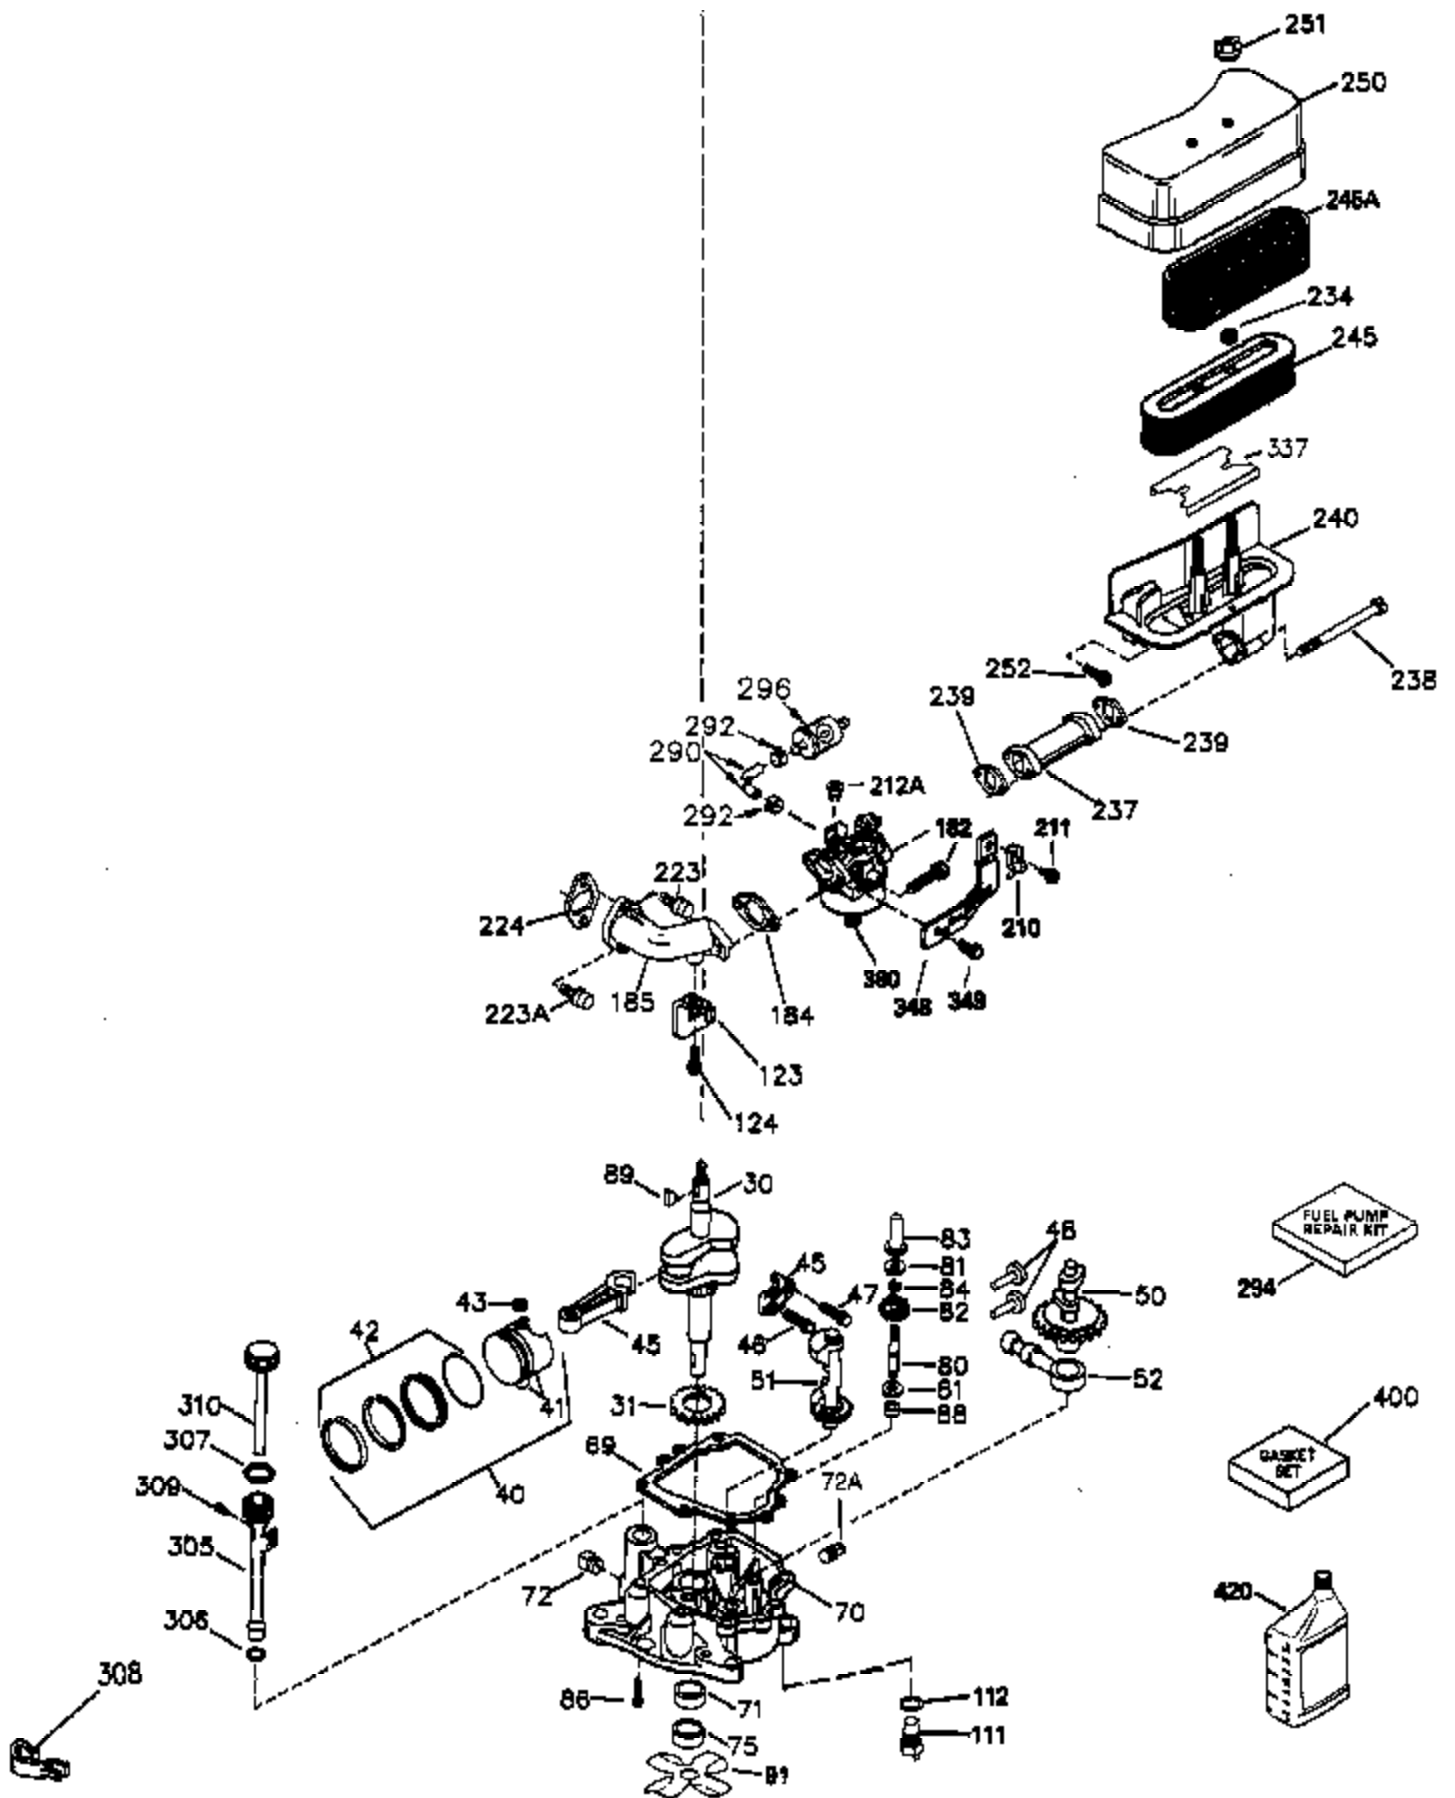

Ref #	Part Number	Qty	Description
30	35335A	1	Crankshaft
31	35327	1	Counterbalance Gear
40	35776	1	Piston, Pin & Ring Set (Std.)
40	35777	1	Piston, Pin & Ring Set (.010" OS)
40	35778	1	Piston, Pin & Ring Set (.020" OS)
41	35773	1	Piston & Pin Ass'y. (Std.) (Incl. 43)
41	35774	1	Piston & Pin Ass'y. (.010" OS) (Incl. 43)
41	35775	1	Piston & Pin Ass'y. (.020" OS) (Incl. 43)
42	35779	1	Ring Set (Std.)
42	35780	1	Ring Set (.010" OS)
42	35781	1	Ring Set (.020" OS)
43	35772	2	Piston Pin Retaining Ring
45	35330A	1	Connecting Rod Ass'y. (Incl. 46 & 47)
46	650908	1	Connecting Rod Bolt
47	650882	1	Connecting Rod Bolt
48	35313	2	Valve Lifter
50	35939	1	Camshaft (MCR)
51	35315A	1	Counterbalance Weight
52	31356	1	Oil Pump Ass'y.
64	650990	1	Screw, 5/16-18 x 15/32"
69	35317	1	* Mounting Flange Gasket
70	35711A	1	Mounting Flange (Incl. 72, 75 & 80)
72	31927	1	Oil Drain Plug
75	35319	1	Oil Seal
80	35712	1	Governor Shaft
81	35479	2	Washer
82	35321	1	Governor Gear Ass'y.
83	35322	1	Governor Spool
84	29193	1	Retaining Ring
86	650833	7	Screw, 1/4-20 x 1-3/16"
88	31707A	1	Spacer
89	32589	1	Flywheel Key
123	35288	1	Intake Pipe Brace
124	650738	2	Screw, 1/4-20 x 5/8"
182	650517	2	Screw, 1/4-20 x 27/32"
184	33263	1	* Carburetor To Intake Pipe Gasket
185	35955	1	Intake Pipe
210	27793	1	Conduit Clip
210	27793	1	Conduit Clip
211	28942	1	Screw, 10-32 x 3/8"
211	28942	1	Screw, 10-32 x 3/8"
212A	36288	2	Bushing
223	650971	2	Screw, Torx T-30, 5/16-18 x 7/8"
224	35958	1	* Intake Pipe Gasket
234	650825	2	Nut & Lock Washer, 1/4-20
237	35286	1	Air Cleaner Adapter
238	650875	2	Screw, 10-32 x 5-1/4"
239	33629	2	* Air Cleaner Gasket
240	35960	1	Air Cleaner Body (Incl. 239)
245	35403	1	Air Cleaner Filter (Incl. 234)
250	35961	1	Air Cleaner Cover
251	650886	2	Wing Nut, 1/4-20
290	30705	1	Fuel Line
292	26460	2	Fuel Line Clamp
296	34279B	1	Fuel Filter (Incl. 292)
305	35574	1	Oil Fill Tube
307	35499	1	"O" Ring
308	33997	1	Fill Tube Clip