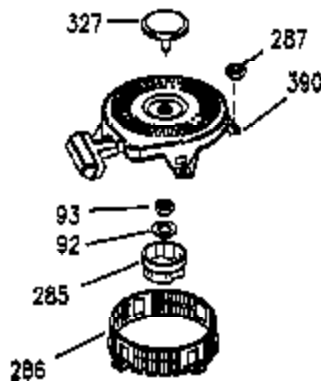

Ref #	Part Number	Qty	Description
64	650990	1	Screw, 5/16-18 x 15/32"
92	650880	1	Lock Washer
93	650881	1	Flywheel Nut
260	35964	1	Blower Housing
262	29747B	2	Screw, Torx T-40, 5/16-24 x 21/32"
286	35962	1	Cup & Screen
308A	35437	1	Fill Tube Clip
370B	35274	1	Instruction Decal
370C	34414	1	Warning Decal