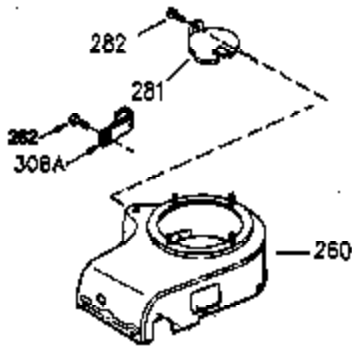

Ref #	Part Number	Qty	Description
64	650990	1	Screw, 5/16-18 x 15/32"
92	650880	1	Lock Washer
93	650881	1	Flywheel Nut
260	35964	1	Blower Housing
262	29747B	2	Screw, Torx T-40, 5/16-24 x 21/32"
286	35962	1	Cup & Screen
308A	35437	1	Fill Tube Clip
370B	35274	1	Instruction Decal
370C	34414	1	Warning Decal