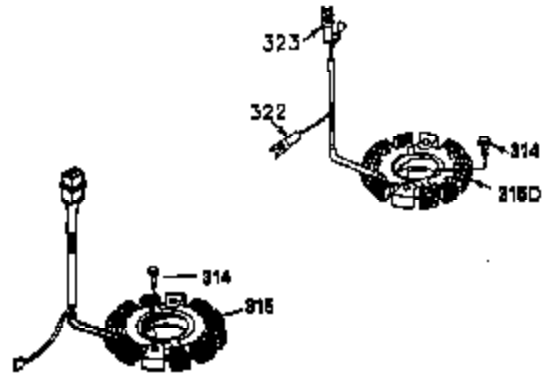

Ref #	Part Number	Qty	Description
64	650990	1	Screw, 5/16-18 x 15/32"
92	650880	1	Lock Washer
93	650881	1	Flywheel Nut
260	35964	1	Blower Housing
262	29747B	2	Screw, Torx T-40, 5/16-24 x 21/32"
286	35962	1	Cup & Screen
308A	35437	1	Fill Tube Clip
370B	35274	1	Instruction Decal
370C	34414	1	Warning Decal