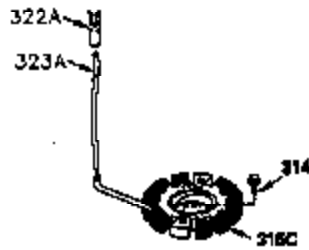

Ref #	Part Number	Qty	Description
64	650990	1	Screw, 5/16-18 x 15/32"
92	650880	1	Lock Washer
93	650881	1	Flywheel Nut
260	35964	1	Blower Housing
262	29747B	2	Screw, Torx T-40, 5/16-24 x 21/32"
286	35962	1	Cup & Screen
308A	35437	1	Fill Tube Clip
370B	35274	1	Instruction Decal
370C	34414	1	Warning Decal