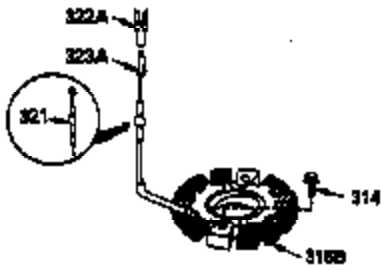

Ref #	Part Number	Qty	Description
64	650990	1	Screw, 5/16-18 x 15/32"
92	650880	1	Lock Washer
93	650881	1	Flywheel Nut
260	35964	1	Blower Housing
262	29747B	2	Screw, Torx T-40, 5/16-24 x 21/32"
286	35962	1	Cup & Screen
308A	35437	1	Fill Tube Clip
370B	35274	1	Instruction Decal
370C	34414	1	Warning Decal