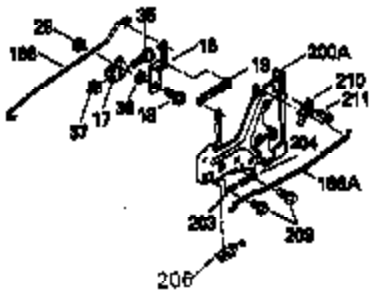

Ref #	Part Number	Qty	Description
310	35576	1	Dipstick
337	36407	1	Deflector
348	35426	1	Remote Choke Bracket
349	650767	2	Screw, 8-32 x 27/64"
370B	35274	1	Instruction Decal
370C	34414	1	Warning Decal
380	632680	1	Carburetor (Incl. 184)
400	35947	1	* Gasket Set (Incl. items marked PK i n notes) Incl. part #'s 27896 (2), 33263 (1), 33629 (2), 34265 (1), 35317 (1), 35762 (2), 35946 (1), 35352 (1), 35958 (1)
420	730225	1	SAE 30 4-Cycle Engine Oil (Quart)