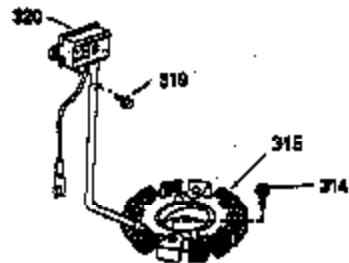

Ref #	Part Number	Qty	Description
64	650990	1	Screw, 5/16-18 x 15/32"
92	650880	1	Lock Washer
93	650881	1	Flywheel Nut
260	35964	1	Blower Housing
262	29747B	2	Screw, Torx T-40, 5/16-24 x 21/32"
286	35962	1	Cup & Screen
308A	35437	1	Fill Tube Clip
370B	35274	1	Instruction Decal
370C	34414	1	Warning Decal