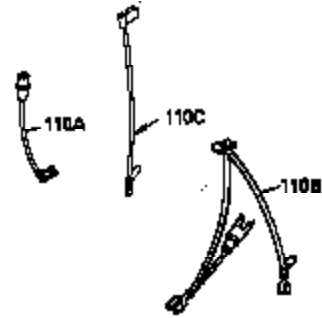

Ref #	Part Number	Qty	Description
64	650990	1	Screw, 5/16-18 x 15/32"
92	650880	1	Lock Washer
93	650881	1	Flywheel Nut
260	35964	1	Blower Housing
262	29747B	2	Screw, Torx T-40, 5/16-24 x 21/32"
286	35962	1	Cup & Screen
308A	35437	1	Fill Tube Clip
370B	35274	1	Instruction Decal
370C	34414	1	Warning Decal