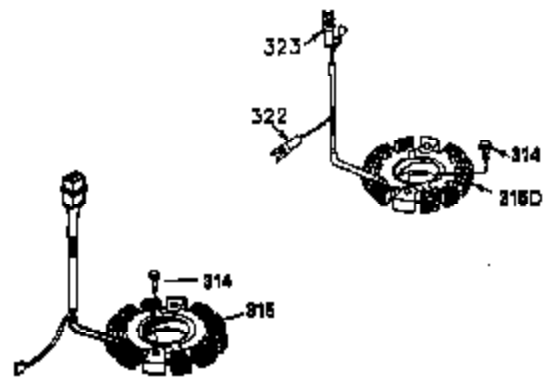

Ref #	Part Number	Qty	Description
64	30063	1	Screw, Torx T-30, 1/4-20 x 1/2"
92	650880	1	Lock Washer
93	650881	1	Flywheel Nut
110A	36225	1	Ground Wire
260	35964	1	Blower Housing
262	29747B	2	Screw, Torx T-40, 5/16-24 x 21/32"
286	35962	1	Cup & Screen
308A	35437	1	Fill Tube Clip
314	650873	2	Screw, 1/4-20 x 3/4"
315	611176	1	Alternator Coil (5 Amp DC) (Incl. 322 & 323)
319	650735	2	Screw, 10-24 x 3/8"
320	611175	1	Regulator
322	611117	1	Connector Body
323	611118	1	Terminal
330	36419	1	Wire Harness