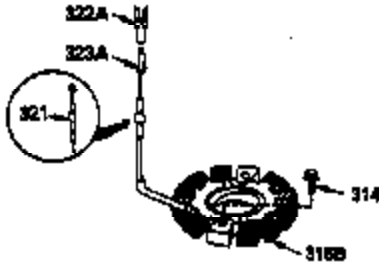

Ref #	Part Number	Qty	Description
64	30063	1	Screw, Torx T-30, 1/4-20 x 1/2"
92	650880	1	Lock Washer
93	650881	1	Flywheel Nut
110A	36225	1	Ground Wire
260	35964	1	Blower Housing
262	29747B	2	Screw, Torx T-40, 5/16-24 x 21/32"
286	35962	1	Cup & Screen
308A	35437	1	Fill Tube Clip
314	650873	2	Screw, 1/4-20 x 3/4"
315	611176	1	Alternator Coil (5 Amp DC) (Incl. 322 & 323)
319	650735	2	Screw, 10-24 x 3/8"
320	611175	1	Regulator
322	611117	1	Connector Body
323	611118	1	Terminal
330	36419	1	Wire Harness