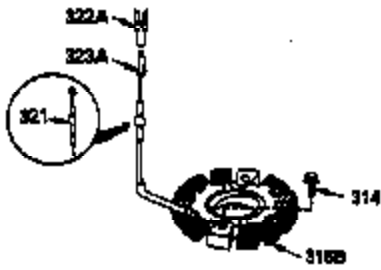

Ref #	Part Number	Qty	Description
322B	611117	1	Connector Body
323B	610922	1	Terminal
330	36419	1	Wire Harness (Incl. 322,322A,322B,323 ,323A&323B)
337	36407	1	Deflector
380	632650	1	Carburetor (Incl. 184)
400	35947	1	* Gasket Set (Incl. items marked PK i n notes) Incl. part #'s 27896 (2), 33263 (1), 33629 (2), 34265 (1), 35317 (1), 35762 (2), 35946 (1), 35952 (1), 35958 (1)