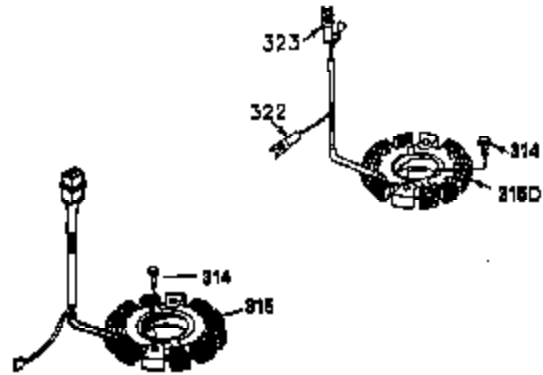

Ref #	Part Number	Qty	Description
322B	611117	1	Connector Body
323B	610922	1	Terminal
330	36419	1	Wire Harness (Incl. 322,322A,322B,323 ,323A&323B)
337	36407	1	Deflector
380	632650	1	Carburetor (Incl. 184)
400	35947	1	* Gasket Set (Incl. items marked PK i n notes) Incl. part #'s 27896 (2), 33263 (1), 33629 (2), 34265 (1), 35317 (1), 35762 (2), 35946 (1), 35952 (1), 35958 (1)