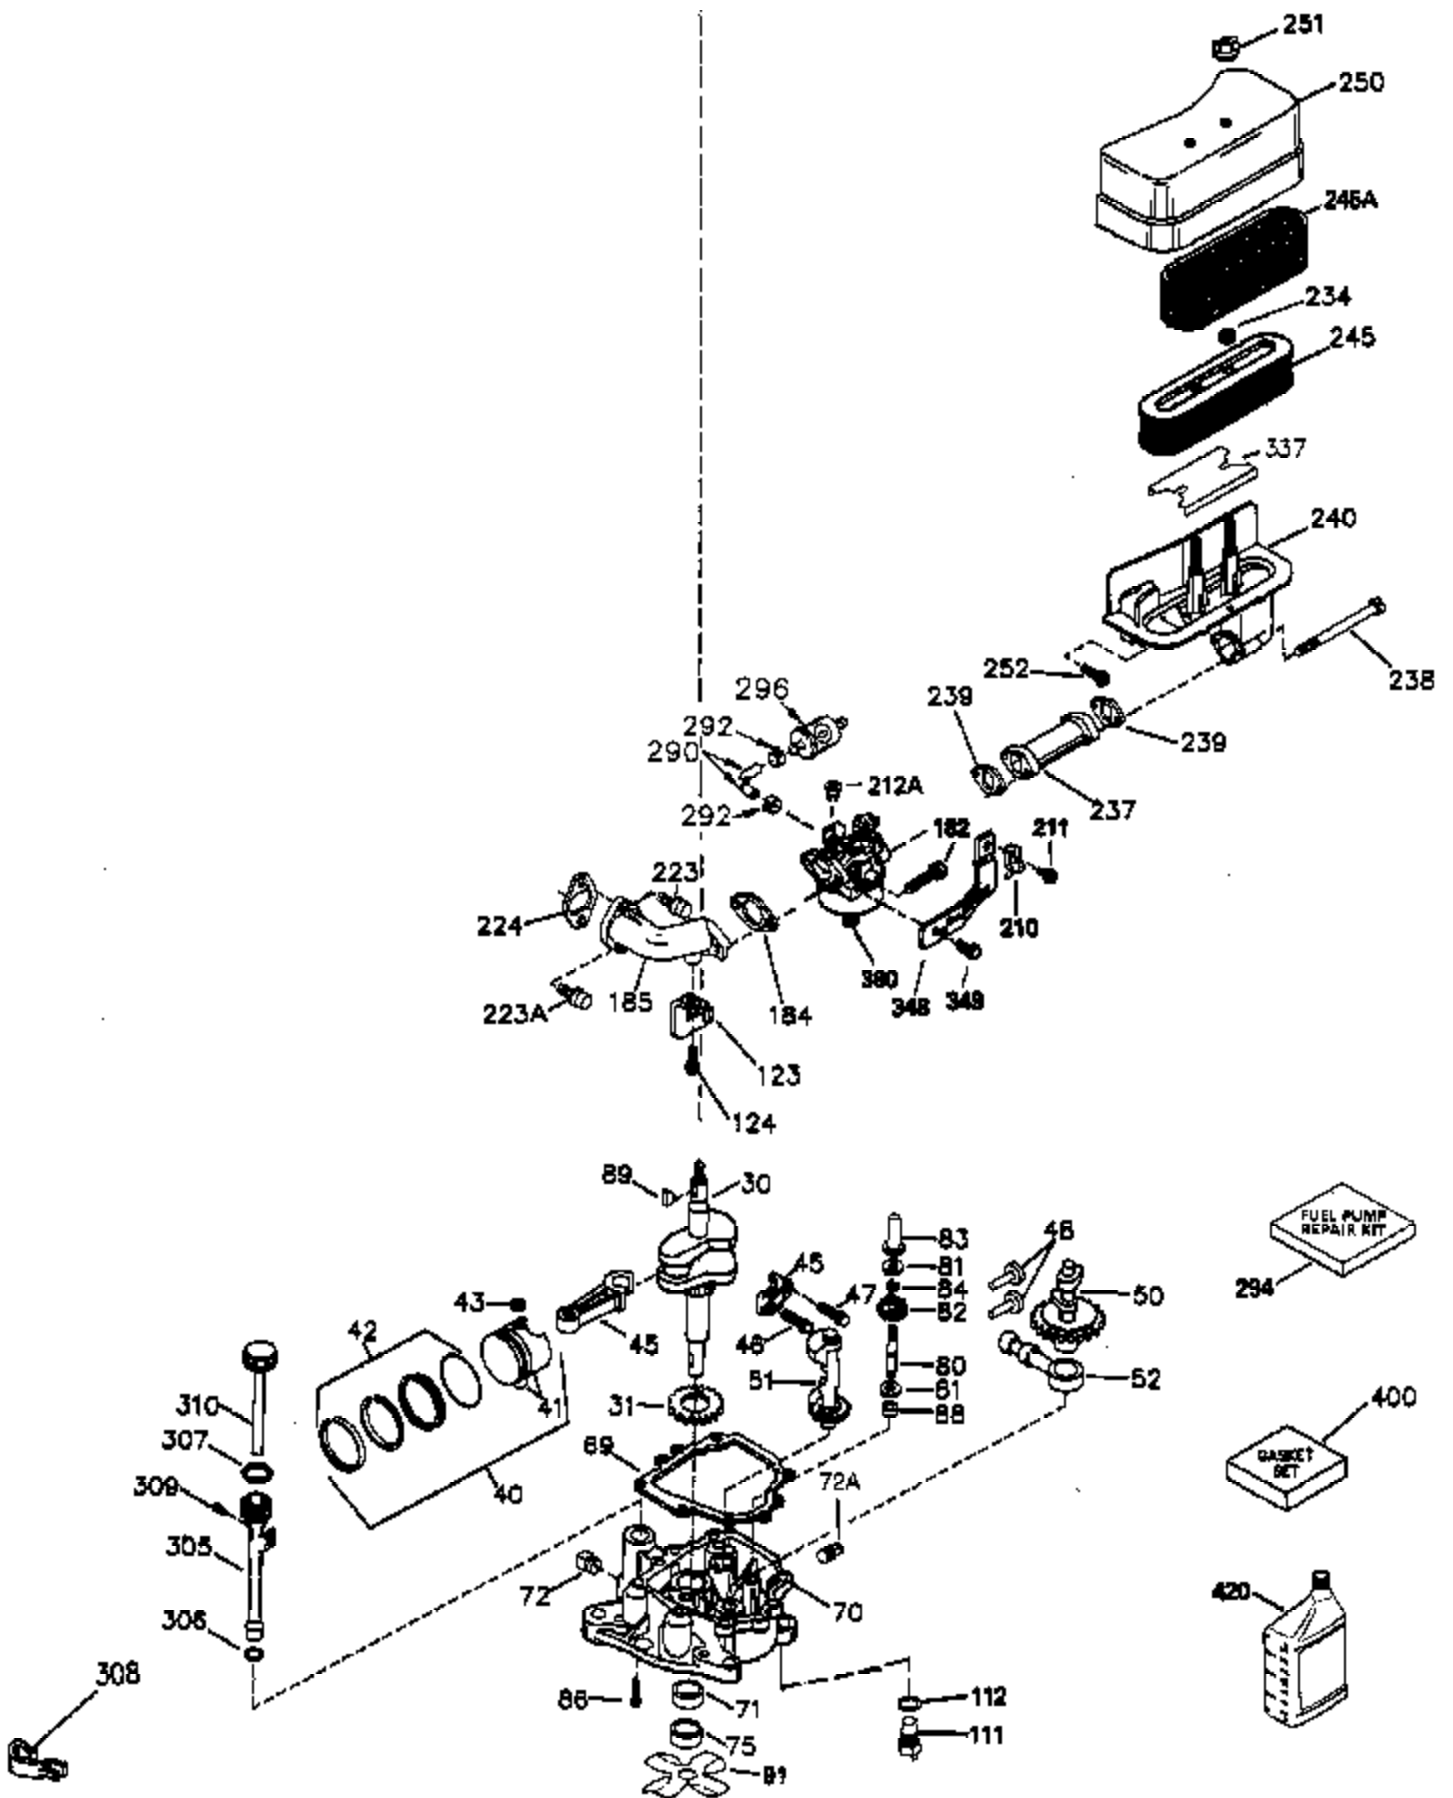

Ref #	Part Number	Qty	Description
30	35336B	1	Crankshaft
31	35327	1	Counterbalance Gear
40	35776	1	Piston, Pin & Ring Set (Std.)
40	35777	1	Piston, Pin & Ring Set (.010" OS)
40	35778	1	Piston, Pin & Ring Set (.020" OS)
41	35773	1	Piston & Pin Ass'y. (Std.) (Incl. 43)
41	35774	1	Piston & Pin Ass'y. (.010" OS) (Incl. 43)
41	35775	1	Piston & Pin Ass'y. (.020" OS) (Incl. 43)
42	35779	1	Ring Set (Std.)
42	35780	1	Ring Set (.010" OS)
42	35781	1	Ring Set (.020" OS)
43	35772	2	Piston Pin Retaining Ring
45	35330A	1	Connecting Rod Ass'y. (Incl. 46 & 47)
46	650908	1	Connecting Rod Bolt
47	650882	1	Connecting Rod Bolt
48	35313	2	Valve Lifter
50	35939	1	Camshaft (MCR)
51	35315A	1	Counterbalance Weight
52	31356	1	Oil Pump Ass'y.
69	35317	1	* Mounting Flange Gasket
70	35711A	1	Mounting Flange (Incl. 72, 75 & 80)
72	31927	1	Oil Drain Plug
75	35319	1	Oil Seal
80	35712	1	Governor Shaft
81	35479	2	Washer
82	35321	1	Governor Gear Ass'y.
83	35322	1	Governor Spool
84	29193	1	Retaining Ring
86	650833	7	Screw, 1/4-20 x 1-3/16"
88	31707A	1	Spacer
89	32589	1	Flywheel Key
110A	36225	1	Ground Wire
123	35288	1	Intake Pipe Brace
124	650738	2	Screw, 1/4-20 x 5/8"
182	650517	2	Screw, 1/4-20 x 27/32"
184	33263	1	* Carburetor To Intake Pipe Gasket
185	35955	1	Intake Pipe
210	27793	1	Conduit Clip
211	28942	1	Screw, 10-32 x 3/8"
212A	36288	2	Bushing
223	650971	2	Screw, Torx T-30, 5/16-18 x 7/8"
224	35958	1	* Intake Pipe Gasket
234	650825	2	Nut & Lockwasher, 1/4-20
237	35286	1	Air Cleaner Adapter
238	650875	2	Screw, 10-32 x 5-1/4"
239	33629	2	* Carburetor Gasket
240	35960	1	Air Cleaner Body (Incl. 239)
245A	35404	1	Air Cleaner Filter
245	35403	1	Air Cleaner Filter (Incl. 234)
250	35961	1	Air Cleaner Cover
251	650886	2	Wing Nut, 1/4-20
290	29774	1	Fuel Line (8.25")
292	26460	2	Fuel Line Clamp
296	34279B	1	Fuel Filter (Incl. 292)
305	35574	1	Oil Fill Tube
307	35499	1	"O" Ring
308	33997	1	Fill Tube Clip
310	35576	1	Dipstick