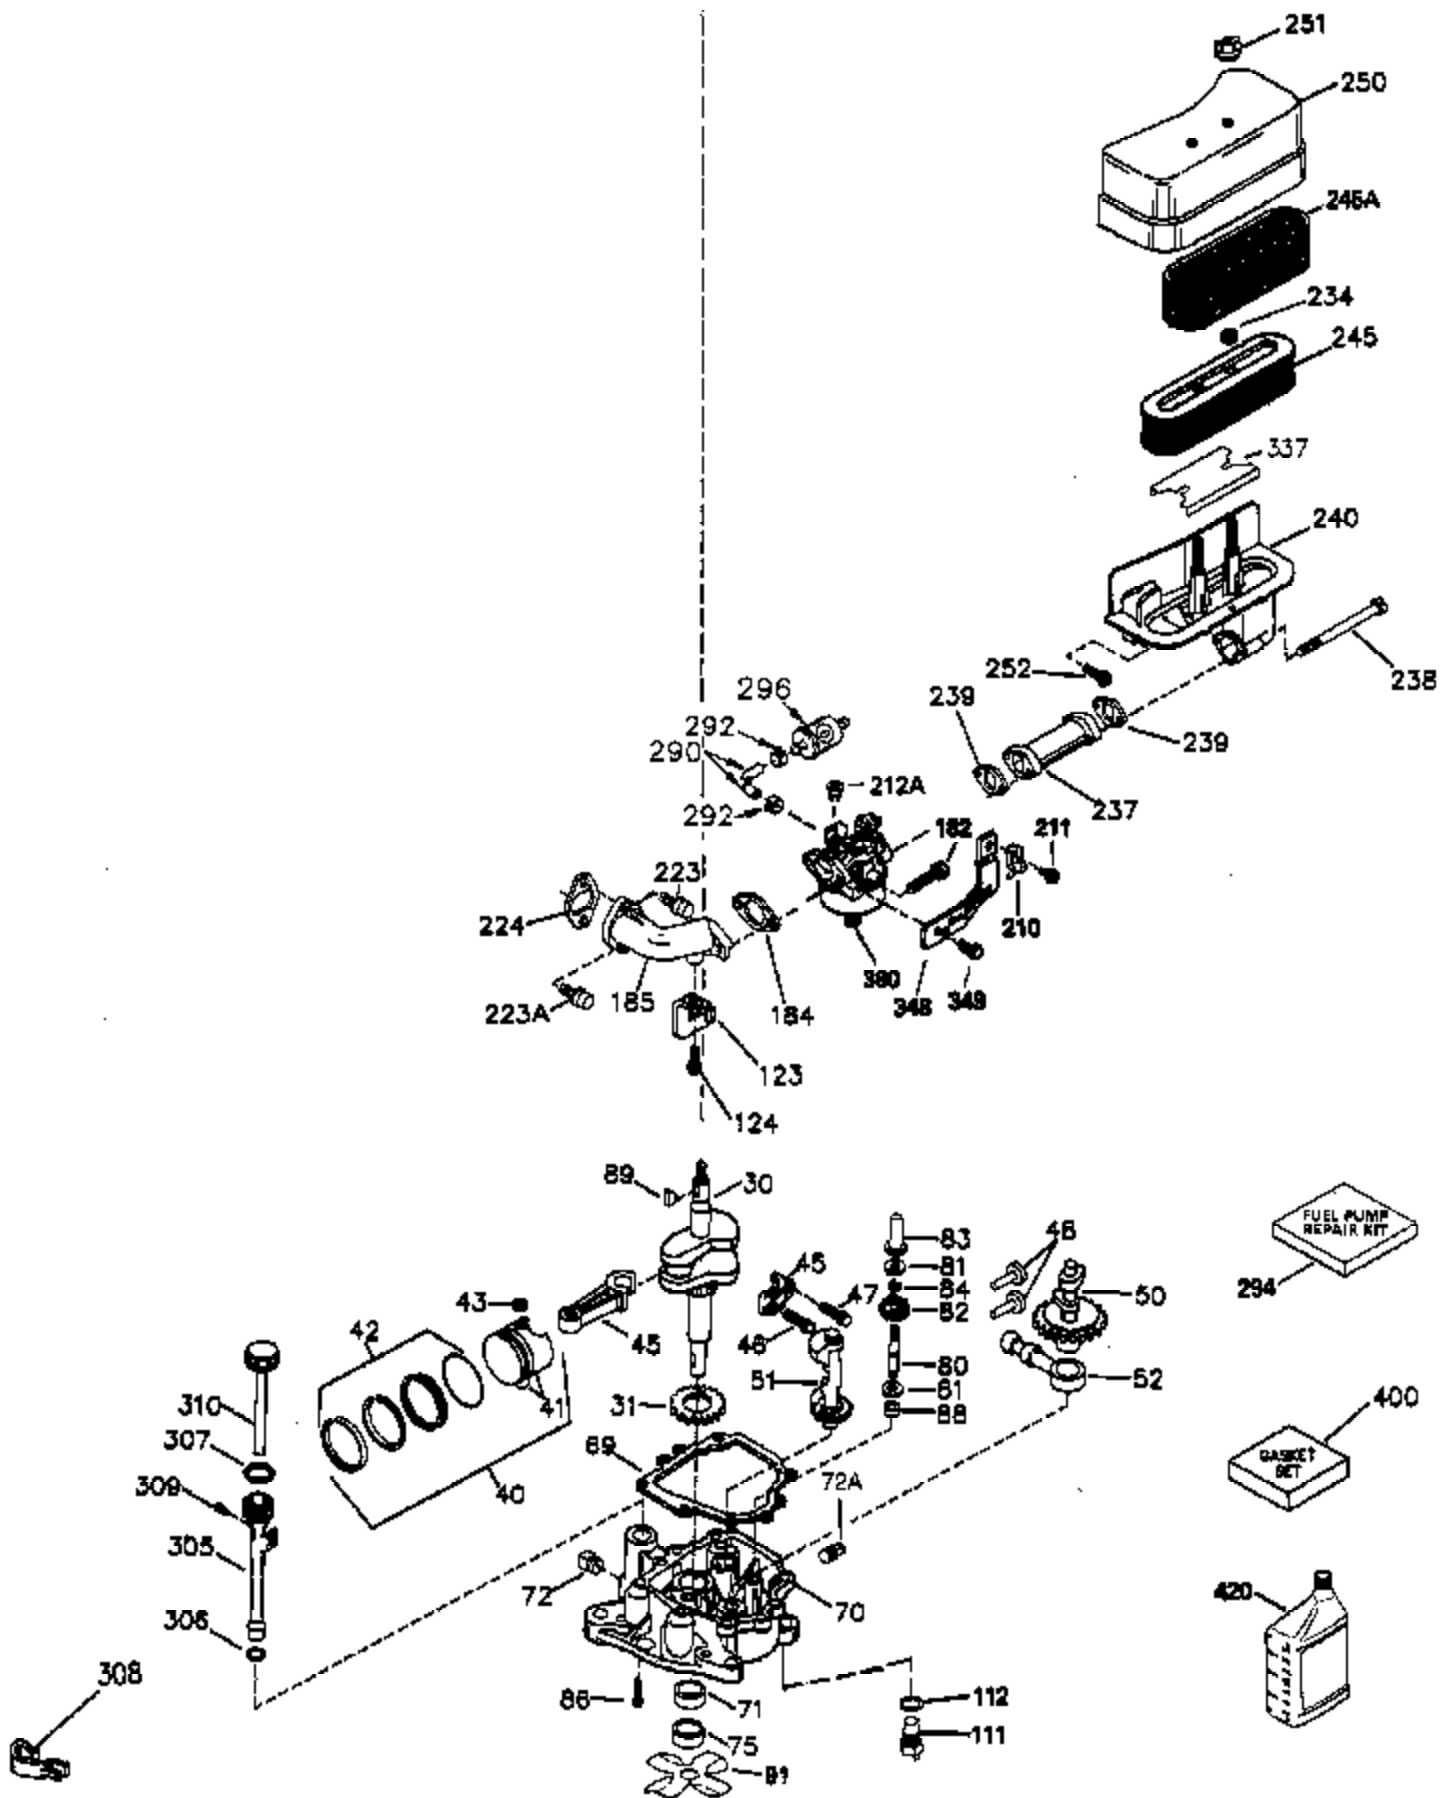

Ref #	Part Number	Qty	Description
30	35336B	1	Crankshaft
31	35327	1	Counterbalance Gear
31	35327	1	Counterbalance Gear
40	35776	1	Piston, Pin & Ring Set (Std.)
40	35777	1	Piston, Pin & Ring Set (.010" OS)
40	35778	1	Piston, Pin & Ring Set (.020" OS)
41	35773	1	Piston & Pin Ass'y. (Std.) (Incl. 43)
41	35774	1	Piston & Pin Ass'y. (.010" OS) (Incl. 43)
41	35775	1	Piston & Pin Ass'y. (.020" OS) (Incl. 43)
42	35779	1	Ring Set (Std.)
42	35780	1	Ring Set (.010" OS)
42	35781	1	Ring Set (.020" OS)
43	35772	2	Piston Pin Retaining Ring
45	36895	1	Connecting Rod Ass'y. (Incl. 47)
47	651033	2	Connecting Rod Bolt
48	35313	2	Valve Lifter
50	35939	1	Camshaft (MCR)
51	35315A	1	Counterbalance Weight
51	35315A	1	Counterbalance Weight
52	31356	1	Oil Pump Ass'y.
69	35317	1	* Mounting Flange Gasket
70	35711A	1	Mounting Flange (Incl. 72, 75 & 80)
72	31927	1	Oil Drain Plug
75	35319	1	Oil Seal
80	35712	1	Governor Shaft
81	35479	2	Washer
82	35321	1	Governor Gear Ass'y.
83	35322	1	Governor Spool
84	29193	1	Retaining Ring
86	650833	7	Screw, 1/4-20 x 1-3/16"
88	31707A	1	Spacer
89	32589	1	Flywheel Key
110A	36225	1	Ground Wire
123	35288	1	Intake Pipe Brace
124	651031	2	Screw, 1/4-20 x 9/16"
182	650517	2	Screw, 1/4-20 x 27/32"
184	33263	1	* Carburetor To Intake Pipe Gasket
185	35955	1	Intake Pipe
210	27793	1	Conduit Clip
211	28942	1	Screw, 10-32 x 3/8"
212A	36288	2	Bushing
223	650971	2	Screw, Torx T-30, 5/16-18 x 7/8"
224	35958	1	* Intake Pipe Gasket
234	650825	2	Nut & Lockwasher, 1/4-20
237	35286	1	Air Cleaner Adapter
238	650875	2	Screw, 10-32 x 5-1/4"
239	33629	1	* Carburetor Gasket
240	35960	1	Air Cleaner Body (Incl. 239)
245	35403	1	Air Cleaner Filter (Incl. 234)
245A	35404	1	Air Cleaner Filter
250	35961	1	Air Cleaner Cover
251	650886	2	Wing Nut, 1/4-20
290	29774	1	Fuel Line
292	26460	2	Fuel Line Clamp
296	34279B	1	Fuel Filter
305	35574	1	Oil Fill Tube
307	35499	1	"O" Ring
308	33997	1	Fill Tube Clip