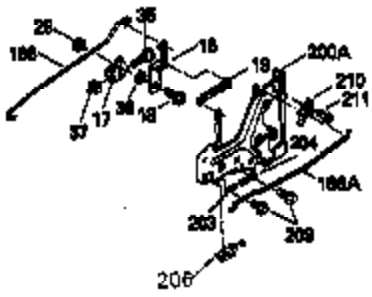

Ref #	Part Number	Qty	Description
310	35576	1	Dipstick
322B	611117	1	Connector Body
323B	610922	1	Terminal
330	36419	1	Wire Harness (Incl. 322,322A,322B,323,323A 323B)
337	36407	1	Deflector
380	632650	1	Carburetor (Incl. 184)
400	35947	1	* Gasket Set (Incl. items marked PK i n notes) Incl. part #'s 27896 (2), 33263 (1), 33629 (2), 34265 (1), 35317 (1), 35762 (2), 35946 (1), 35952 (1), 35958 (1)
900	0	1	Replacement Engine 752319, order from 71-999
900	0	1	Replacement S/B 752321, order from 71 -999