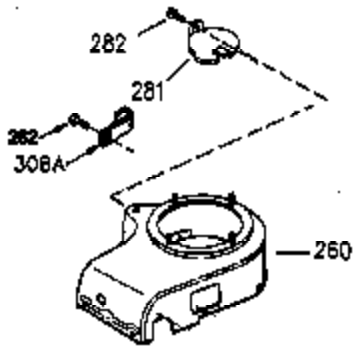

Ref #	Part Number	Qty	Description
310	35576	1	Dipstick
322B	611117	1	Connector Body
323B	610922	1	Terminal
330	36419	1	Wire Harness (Incl. 322,322A,322B,323,323A 323B)
337	36407	1	Deflector
380	632650	1	Carburetor (Incl. 184)
400	35947	1	* Gasket Set (Incl. items marked PK i n notes) Incl. part #'s 27896 (2), 33263 (1), 33629 (2), 34265 (1), 35317 (1), 35762 (2), 35946 (1), 35952 (1), 35958 (1)
900	0	1	Replacement Engine 752319, order from 71-999
900	0	1	Replacement S/B 752321, order from 71 -999