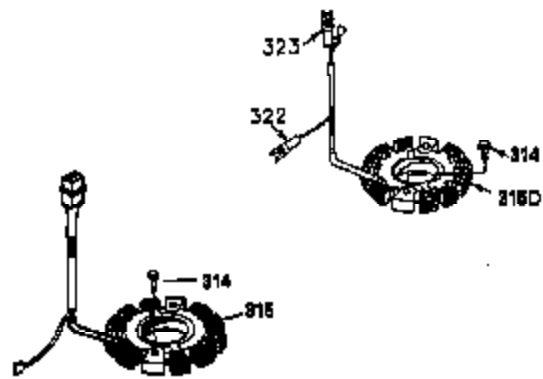

Ref #	Part Number	Qty	Description
310	35576	1	Dipstick
322B	611117	1	Connector Body
323B	610922	1	Terminal
330	36419	1	Wire Harness (Incl. 322,322A,322B,323,323A 323B)
337	36407	1	Deflector
380	632650	1	Carburetor (Incl. 184)
400	35947	1	* Gasket Set (Incl. items marked PK i n notes) Incl. part #'s 27896 (2), 33263 (1), 33629 (2), 34265 (1), 35317 (1), 35762 (2), 35946 (1), 35952 (1), 35958 (1)
900	0	1	Replacement Engine 752319, order from 71-999
900	0	1	Replacement S/B 752321, order from 71 -999