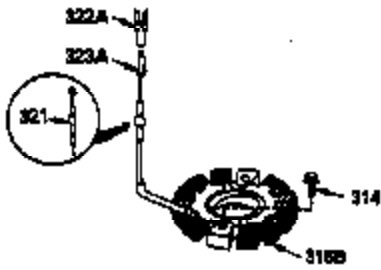

Ref #	Part Number	Qty	Description
310	35576	1	Dipstick
322B	611117	1	Connector Body
323B	610922	1	Terminal
330	36419	1	Wire Harness (Incl. 322,322A,322B,323,323A 323B)
337	36407	1	Deflector
380	632650	1	Carburetor (Incl. 184)
400	35947	1	* Gasket Set (Incl. items marked PK i n notes) Incl. part #'s 27896 (2), 33263 (1), 33629 (2), 34265 (1), 35317 (1), 35762 (2), 35946 (1), 35952 (1), 35958 (1)
900	0	1	Replacement Engine 752319, order from 71-999
900	0	1	Replacement S/B 752321, order from 71 -999