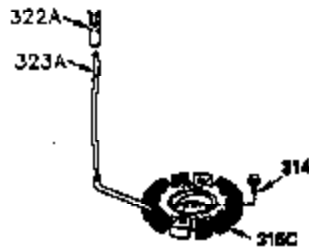

Ref #	Part Number	Qty	Description
310	35576	1	Dipstick
322B	611117	1	Connector Body
323B	610922	1	Terminal
330	36419	1	Wire Harness (Incl. 322,322A,322B,323,323A 323B)
337	36407	1	Deflector
380	632650	1	Carburetor (Incl. 184)
400	35947	1	* Gasket Set (Incl. items marked PK i n notes) Incl. part #'s 27896 (2), 33263 (1), 33629 (2), 34265 (1), 35317 (1), 35762 (2), 35946 (1), 35952 (1), 35958 (1)
900	0	1	Replacement Engine 752319, order from 71-999
900	0	1	Replacement S/B 752321, order from 71 -999