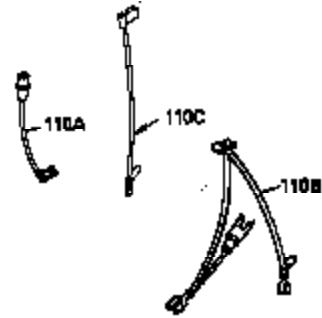

Ref #	Part Number	Qty	Description
310	35576	1	Dipstick
322B	611117	1	Connector Body
323B	610922	1	Terminal
330	36419	1	Wire Harness (Incl. 322,322A,322B,323,323A 323B)
337	36407	1	Deflector
380	632650	1	Carburetor (Incl. 184)
400	35947	1	* Gasket Set (Incl. items marked PK i n notes) Incl. part #'s 27896 (2), 33263 (1), 33629 (2), 34265 (1), 35317 (1), 35762 (2), 35946 (1), 35952 (1), 35958 (1)
900	0	1	Replacement Engine 752319, order from 71-999
900	0	1	Replacement S/B 752321, order from 71 -999