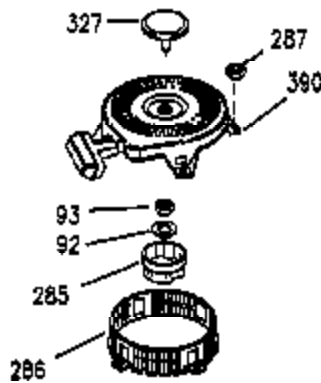

Ref #	Part Number	Qty	Description
310	35576	1	Dipstick
322B	611117	1	Connector Body
323B	610922	1	Terminal
330	36419	1	Wire Harness (Incl. 322,322A,322B,323,323A 323B)
337	36407	1	Deflector
380	632650	1	Carburetor (Incl. 184)
400	35947	1	* Gasket Set (Incl. items marked PK i n notes) Incl. part #'s 27896 (2), 33263 (1), 33629 (2), 34265 (1), 35317 (1), 35762 (2), 35946 (1), 35952 (1), 35958 (1)
900	0	1	Replacement Engine 752319, order from 71-999
900	0	1	Replacement S/B 752321, order from 71 -999