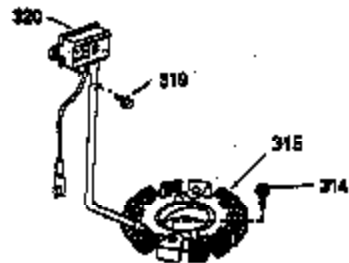

Ref #	Part Number	Qty	Description
310	35576	1	Dipstick
322B	611117	1	Connector Body
323B	610922	1	Terminal
330	36419	1	Wire Harness (Incl. 322,322A,322B,323,323A 323B)
337	36407	1	Deflector
380	632650	1	Carburetor (Incl. 184)
400	35947	1	* Gasket Set (Incl. items marked PK i n notes) Incl. part #'s 27896 (2), 33263 (1), 33629 (2), 34265 (1), 35317 (1), 35762 (2), 35946 (1), 35952 (1), 35958 (1)
900	0	1	Replacement Engine 752319, order from 71-999
900	0	1	Replacement S/B 752321, order from 71 -999