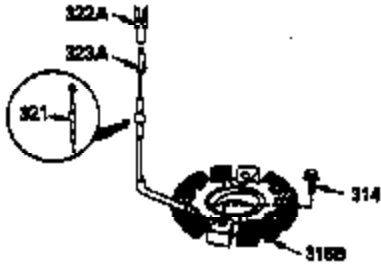

Ref #	Part Number	Qty	Description
337	36407	1	Deflector
380	640115	1	Carburetor (Incl. 184)
400	35947	1	* Gasket Set (Incl. items marked PK i n notes) Incl. part #'s 27896 (2), 33263 (1), 33629 (2), 34265 (1), 35317 (1), 35762 (2), 35946 (1), 35952 (1), 35958 (1)
900	0	1	Replacement Engine 752328, order from 71-999
900	0	1	Replacement S/B 752321, order from 71 -999