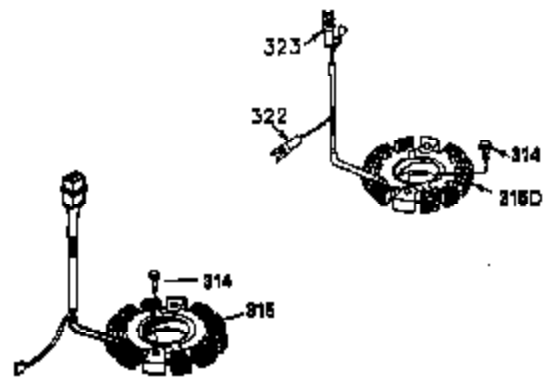

Ref #	Part Number	Qty	Description
337	36407	1	Deflector
380	640115	1	Carburetor (Incl. 184)
400	35947	1	* Gasket Set (Incl. items marked PK i n notes) Incl. part #'s 27896 (2), 33263 (1), 33629 (2), 34265 (1), 35317 (1), 35762 (2), 35946 (1), 35952 (1), 35958 (1)
900	0	1	Replacement Engine 752328, order from 71-999
900	0	1	Replacement S/B 752321, order from 71 -999