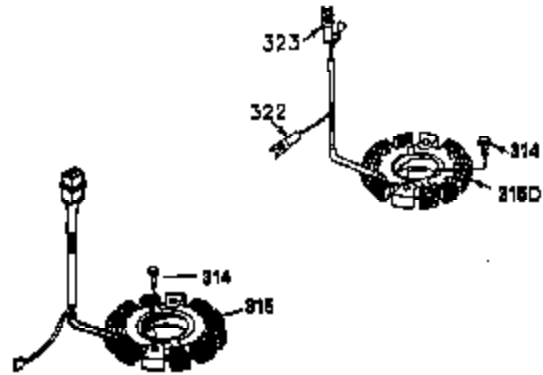

Ref #	Part Number	Qty	Description
64	30063	1	Screw, Torx T-30, 1/4-20 x 1/2"
92	650880	1	Lock Washer
93	650881	1	Flywheel Nut
260	36296	1	Blower Housing
262	29747B	2	Screw, Torx T-40, 5/16-24 x 21/32"
286	35962	1	Cup & Screen
308A	35437	1	Fill Tube Clip
314	650873	2	Screw, 1/4-20 x 3/4"
315	611159	1	Alternator Coil (10 Amp) (Incl. 322 & 323)
322	611117	1	Connector Body
323	611118	2	Terminal
370B	35274	1	Instruction Decal