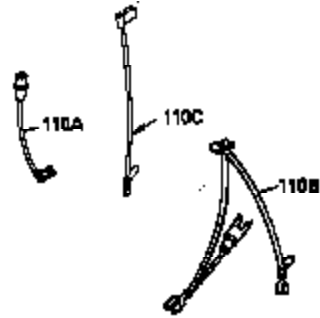

Ref #	Part Number	Qty	Description
64	30063	1	Screw, Torx T-30, 1/4-20 x 1/2"
92	650880	1	Lock Washer
93	650881	1	Flywheel Nut
260	36296	1	Blower Housing
262	29747B	2	Screw, Torx T-40, 5/16-24 x 21/32"
286	35962	1	Cup & Screen
308A	35437	1	Fill Tube Clip
314	650873	2	Screw, 1/4-20 x 3/4"
315	611159	1	Alternator Coil (10 Amp) (Incl. 322 & 323)
322	611117	1	Connector Body
323	611118	2	Terminal
370B	35274	1	Instruction Decal