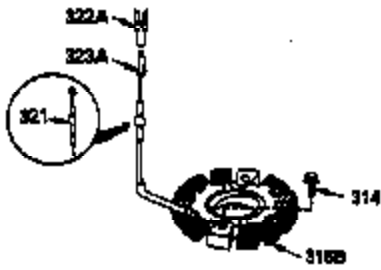

Ref #	Part Number	Qty	Description
64	30063	1	Screw, Torx T-30, 1/4-20 x 1/2"
92	650880	1	Lock Washer
93	650881	1	Flywheel Nut
260	36296	1	Blower Housing
262	29747B	2	Screw, Torx T-40, 5/16-24 x 21/32"
286	35962	1	Cup & Screen
308A	35437	1	Fill Tube Clip
314	650873	2	Screw, 1/4-20 x 3/4"
315	611159	1	Alternator Coil (10 Amp) (Incl. 322 & 323)
322	611117	1	Connector Body
323	611118	2	Terminal
370B	35274	1	Instruction Decal