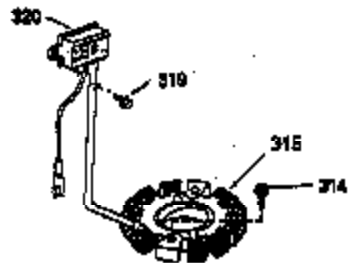

Ref #	Part Number	Qty	Description
64	30063	1	Screw, Torx T-30, 1/4-20 x 1/2"
92	650880	1	Lock Washer
93	650881	1	Flywheel Nut
260	36296	1	Blower Housing
262	29747B	2	Screw, Torx T-40, 5/16-24 x 21/32"
286	35962	1	Cup & Screen
308A	35437	1	Fill Tube Clip
314	650873	2	Screw, 1/4-20 x 3/4"
315	611159	1	Alternator Coil (10 Amp) (Incl. 322 & 323)
322	611117	1	Connector Body
323	611118	2	Terminal
370B	35274	1	Instruction Decal