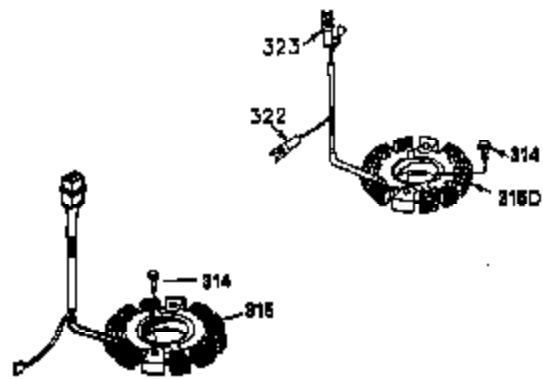

Ref #	Part Number	Qty	Description
64	30063	1	Screw, Torx T-30, 1/4-20 x 1/2"
92	650880	1	Lock Washer
93	650881	1	Flywheel Nut
260	36296	1	Blower Housing
262	29747B	2	Screw, Torx T-40, 5/16-24 x 21/32"
286	35962	1	Cup & Screen
308A	35437	1	Fill Tube Clip
314	650873	2	Screw, 1/4-20 x 3/4"
315	611159	1	Alternator Coil (10 Amp) (Incl. 322 & 323)
322	611117	1	Connector Body
323	611118	2	Terminal
370B	35274	1	Instruction Decal