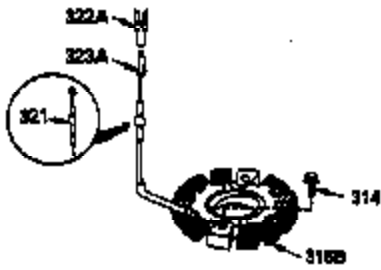

Ref #	Part Number	Qty	Description
64	30063	1	Screw, Torx T-30, 1/4-20 x 1/2"
92	650880	1	Lock Washer
93	650881	1	Flywheel Nut
260	36252	1	Blower Housing
262	29747B	2	Screw, Torx T-40, 5/16-24 x 21/32"
285	35985A	1	Starter Cup
286	35446	1	Starter Screen
287	29752	4	Nut & Lock Washer, 1/4-28
308A	35437	1	Fill Tube Clip
314	650873	2	Screw, 1/4-20 x 3/4"
315	611104	1	Alternator Coil (3/5 Split)(Incl.321, 322,323)
321	611161	1	Diode
322	611142	1	Connector Body
323	611118	2	Terminal
327	35392	1	Starter Plug
330	611167	1	Wire Harness
370B	35274	1	Instruction Decal
390	590671	1	Rewind Starter