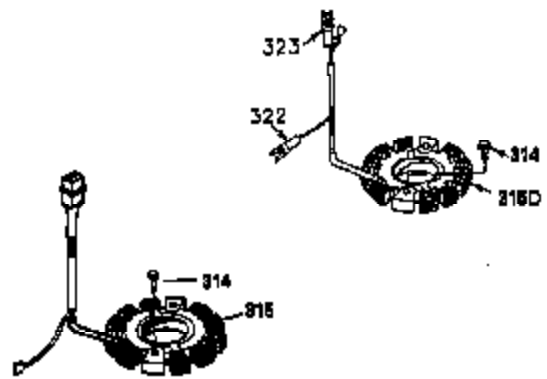

Ref #	Part Number	Qty	Description
64	30063	1	Screw, Torx T-30, 1/4-20 x 1/2"
92	650880	1	Lock Washer
93	650881	1	Flywheel Nut
260	36252	1	Blower Housing
262	29747B	2	Screw, Torx T-40, 5/16-24 x 21/32"
285	35985A	1	Starter Cup
286	35446	1	Starter Screen
287	29752	4	Nut & Lock Washer, 1/4-28
308A	35437	1	Fill Tube Clip
314	650873	2	Screw, 1/4-20 x 3/4"
315	611104	1	Alternator Coil (3/5 Split)(Incl.321, 322,323)
321	611161	1	Diode
322	611142	1	Connector Body
323	611118	2	Terminal
327	35392	1	Starter Plug
330	611167	1	Wire Harness
370B	35274	1	Instruction Decal
390	590671	1	Rewind Starter