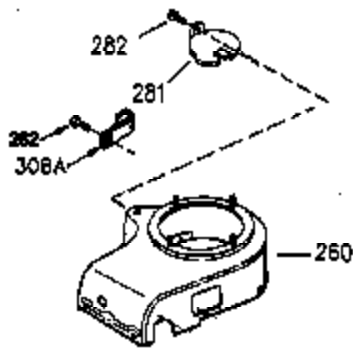

Ref #	Part Number	Qty	Description
64	30063	1	Screw, Torx T-30, 1/4-20 x 1/2"
92	650880	1	Lock Washer
93	650881	1	Flywheel Nut
260	36252	1	Blower Housing
262	29747B	2	Screw, Torx T-40, 5/16-24 x 21/32"
285	35985A	1	Starter Hub
286	35446	1	Recoil Screen
287	29752	4	Nut & Lock Washer, 1/4-28
308A	35437	1	Fill Tube Clip
314	650873	2	Screw, 1/4-20 x 3/4"
315	611104	1	Alternator Coil (3/5 Split) (Incl.321 - 323)
321	611161	1	Diode
322	611142	1	Connector Body
323	611118	1	Terminal
330	611167	1	Wire Harness (Split Sys)
370B	35274	1	Instruction Decal
390	590671	1	Rewind Starter