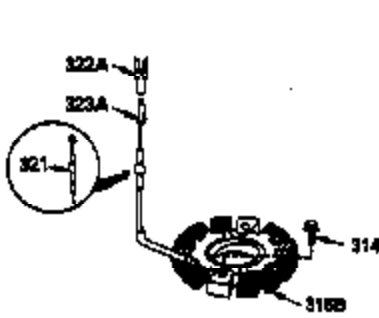

Ref #	Part Number	Qty	Description
64	30063	1	Screw, Torx T-30, 1/4-20 x 1/2"
92	650880	1	Lock Washer
93	650881	1	Flywheel Nut
260	36252	1	Blower Housing
262	29747B	2	Screw, Torx T-40, 5/16-24 x 21/32"
285	35985A	1	Starter Hub
286	35446	1	Recoil Screen
287	29752	4	Nut & Lock Washer, 1/4-28
308A	35437	1	Fill Tube Clip
314	650873	2	Screw, 1/4-20 x 3/4"
315	611104	1	Alternator Coil (3/5 Split) (Incl.321 - 323)
321	611161	1	Diode
322	611142	1	Connector Body
323	611118	1	Terminal
330	611167	1	Wire Harness (Split Sys)
370B	35274	1	Instruction Decal
390	590671	1	Rewind Starter