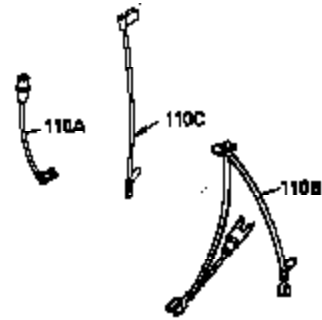

Ref #	Part Number	Qty	Description
64	30063	1	Screw, Torx T-30, 1/4-20 x 1/2"
92	650880	1	Lock Washer
93	650881	1	Flywheel Nut
260	36252	1	Blower Housing
262	29747B	2	Screw, Torx T-40, 5/16-24 x 21/32"
285	35985A	1	Starter Hub
286	35446	1	Recoil Screen
287	29752	4	Nut & Lock Washer, 1/4-28
308A	35437	1	Fill Tube Clip
314	650873	2	Screw, 1/4-20 x 3/4"
315	611104	1	Alternator Coil (3/5 Split) (Incl.321 - 323)
321	611161	1	Diode
322	611142	1	Connector Body
323	611118	1	Terminal
330	611167	1	Wire Harness (Split Sys)
370B	35274	1	Instruction Decal
390	590671	1	Rewind Starter