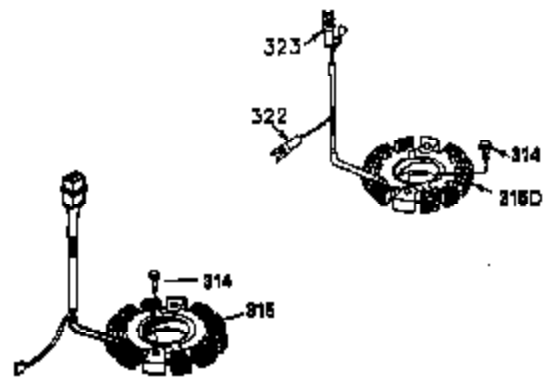

Ref #	Part Number	Qty	Description
64	30063	1	Screw, Torx T-30, 1/4-20 x 1/2"
92	650880	1	Lock Washer
93	650881	1	Flywheel Nut
260	36252	1	Blower Housing
262	29747B	2	Screw, Torx T-40, 5/16-24 x 21/32"
285	35985A	1	Starter Hub
286	35446	1	Recoil Screen
287	29752	4	Nut & Lock Washer, 1/4-28
308A	35437	1	Fill Tube Clip
314	650873	2	Screw, 1/4-20 x 3/4"
315	611104	1	Alternator Coil (3/5 Split) (Incl.321 - 323)
321	611161	1	Diode
322	611142	1	Connector Body
323	611118	1	Terminal
330	611167	1	Wire Harness (Split Sys)
370B	35274	1	Instruction Decal
390	590671	1	Rewind Starter