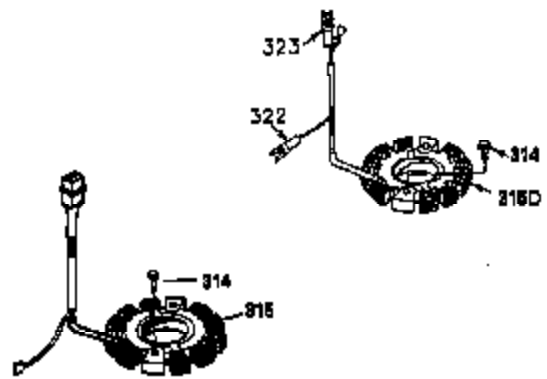

Ref #	Part Number	Qty	Description
64	30063	1	Screw, Torx T-30, 1/4-20 x 1/2"
92	650880	1	Lock Washer
93	650881	1	Flywheel Nut
260	35964	1	Blower Housing
262	29747B	2	Screw, Torx T-40, 5/16-24 x 21/32"
286	35962	1	Cup & Screen
308A	35437	1	Fill Tube Clip
314	650873	2	Screw, 1/4-20 x 3/4"
315	611104	1	Alternator Coil (3/5 Split)(Incl.321, 322,323)
321	611161	1	Diode
322	611142	1	Connector Body
323	611118	2	Terminal
370B	35274	1	Instruction Decal