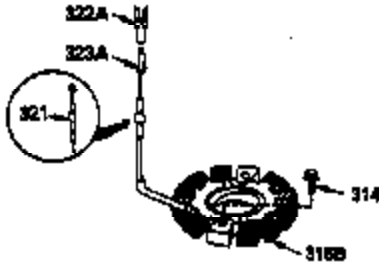

Ref #	Part Number	Qty	Description
64	30063	1	Screw, Torx T-30, 1/4-20 x 1/2"
92	650880	1	Lock Washer
93	650881	1	Flywheel Nut
260	35964	1	Blower Housing
262	29747B	2	Screw, Torx T-40, 5/16-24 x 21/32"
286	35962	1	Cup & Screen
308A	35437	1	Fill Tube Clip
314	650873	2	Screw, 1/4-20 x 3/4"
315	611104	1	Alternator Coil (3/5 Split)(Incl.321, 322,323)
321	611161	1	Diode
322	611142	1	Connector Body
323	611118	2	Terminal
370B	35274	1	Instruction Decal