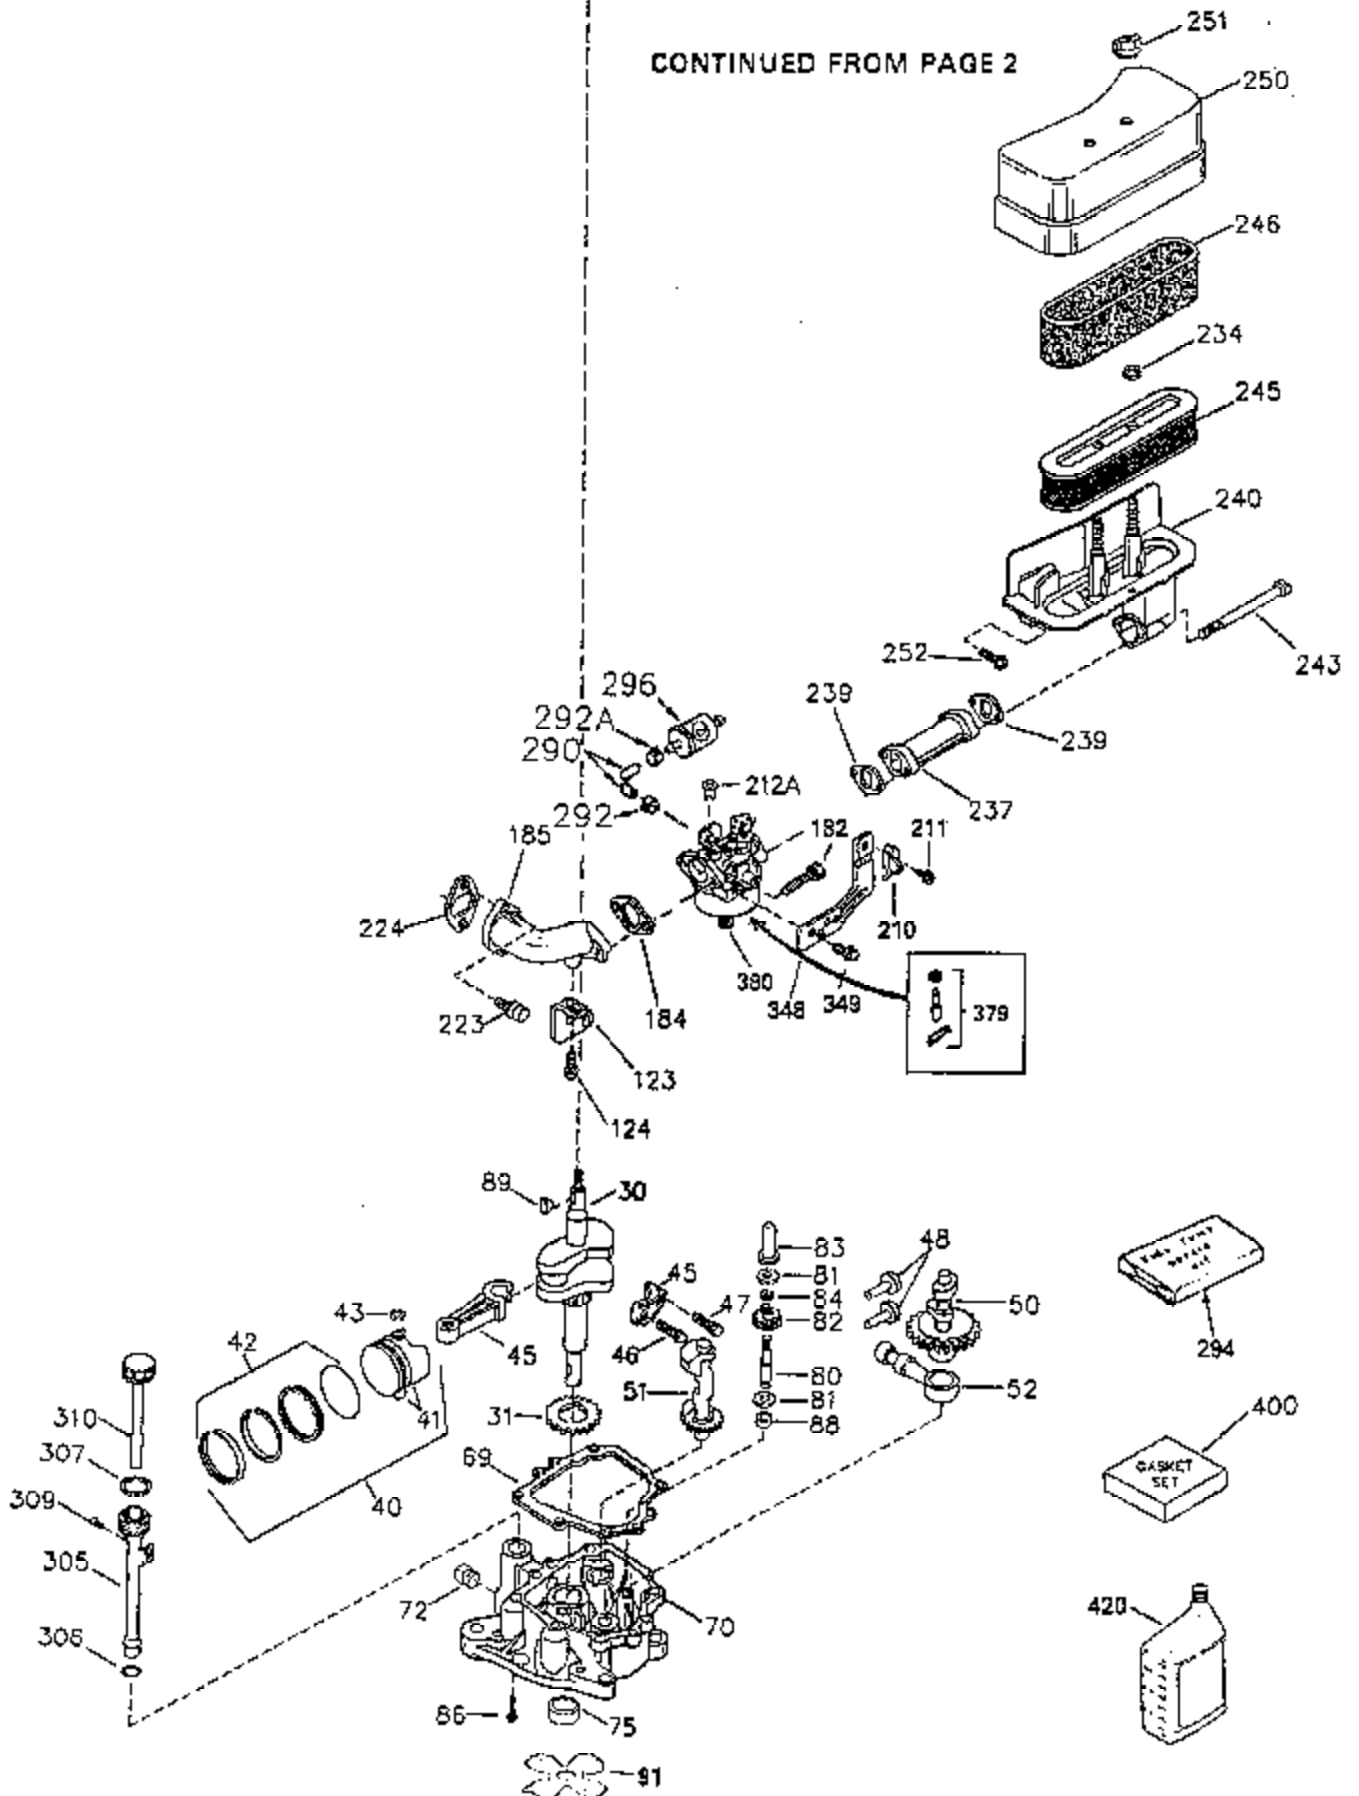

ILLUSTRATION SHOWS TYPICAL PARTS ONLY. ORDER BY PART NUMBER. PARTS NOT LISTED ARE SUPPLIED BY OEM.

CONTINUED FROM PAGE 2

Ref #	Part Number	Qty	Description
28	30322	1	Lock Nut, 8-32
30	35336B	1	Crankshaft
31	35327	1	Counterbalance Gear
40	35776	1	Piston, Pin & Ring Set (Std.)
40	35777	1	Piston, Pin & Ring Set (.010" OS)
40	35778	1	Piston, Pin & Ring Set (.020" OS)
41	35773	1	Piston & Pin Ass'y. (Std.) (Incl. 43)
41	35774	1	Piston & Pin Ass'y. (.010" OS) (Incl. 43)
41	35775	1	Piston & Pin Ass'y. (.020" OS) (Incl. 43)
42	35779	1	Ring Set (Std.)
42	35780	1	Ring Set (.010" OS)
42	35781	1	Ring Set (.020" OS)
43	35772	2	Piston Pin Retaining Ring
45	35330A	1	Connecting Rod Ass'y. (Incl. 46 & 47)
46	650908	1	Connecting Rod Bolt
47	650882	1	Connecting Rod Bolt
48	35313	2	Valve Lifter
50	35939	1	Camshaft (MCR)
51	35315A	1	Counterbalance Weight
52	31356	1	Oil Pump Ass'y.
69	35317	1	* Mounting Flange Gasket
70	35711A	1	Mounting Flange (Incl. 72, 75 & 80)
72	31927	1	Oil Drain Plug
75	35319	1	Oil Seal
80	35712	1	Governor Shaft
81	35479	2	Washer
82	35321	1	Governor Gear Ass'y.
83	35322	1	Governor Spool
84	29193	1	Retaining Ring
86	650833	7	Screw, 1/4-20 x 1-3/16"
88	31707A	1	Spacer
89	32589	1	Flywheel Key
123	35288	1	Intake Pipe Brace
124	650738	2	Screw, 1/4-20 x 5/8"
182	650517	2	Screw, 1/4-20 x 27/32"
184	33263	1	* Carburetor To Intake Pipe Gasket
185	35955	1	Intake Pipe
210	27793	1	Conduit Clip
211	28942	1	Screw, 10-32 x 3/8"
212A	36288	2	Bushing
223	650971	2	Screw, Torx T-30, 5/16-18 x 7/8"
224	35958	1	* Intake Pipe Gasket
234	650825	2	Nut & Lockwasher, 1/4-20
237	35286	1	Air Cleaner Adapter
238	650875	2	Screw, 10-32 x 5-1/4"
239	33629	2	* Carburetor Gasket
240	35960	1	Air Cleaner Body (Incl. 239)
245	35403	1	Air Cleaner Filter (Incl. 234)
250	35961	1	Air Cleaner Cover
251	650886	2	Wing Nut, 1/4-20
261	30063	2	Screw, Torx T-30, 1/4-20 x 1/2"
264A	650781	1	Screw, 5/16-18 x 11/16"
290	29774	1	Fuel Line (3.75")
292	26460	2	Fuel Line Clamp
296	34279B	1	Fuel Filter (Incl. 292)
305	35574	1	Oil Fill Tube
307	35499	1	"O" Ring
308A	35437	1	Fill Tube Clip