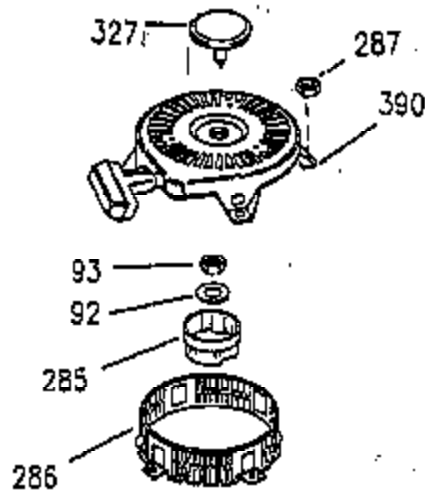

ILLUSTRATION SHOWS TYPICAL PARTS ONLY. ORDER PART NUMBER. PARTS NOT LISTED ARE SUPPLIED BY OEM.

Ref #	Part Number	Qty	Description
16	36284	1	Governor Lever (Incl. 212A)
17	29916	1	Governor Lever Clamp
18	650548	1	Screw, 8-32 x 5/16"
19	35945	1	Extension Spring
28	30322	1	Lock Nut, 8-32
35	29826	1	Screw, 10-32 x 3/4"
36	29918	1	Lock Washer
37	29216	1	Lock Nut, 10-32
92	650880	1	Lock Washer
93	650881	1	Flywheel Nut
186A	35957	1	Choke Link
186	36285	1	Governor Link
200	35956	1	Control Bracket (Incl. 203 & 204)
203	33802	1	Compression Spring
204	650777	1	Screw, 6-32 x 21/32"
209	650902	2	Screw, 10-32 x 7/16"
210	27793	1	Conduit Clip
211	28942	1	Screw, 10-32 x 3/8"
238	650875	2	Screw, 10-32 x 5-1/4"
260	36296	1	Blower Housing
261	30063	2	Screw, Torx T-30, 1/4-20 x 1/2"
264A	650781	1	Screw, 5/16-18 x 11/16"
286	35962	1	Cup & Screen
308A	35437	1	Fill Tube Clip
308	33997	1	Fill Tube Clip
314	650873	2	Screw, 1/4-20 x 3/4"
315	611104	1	Alternator Coil (3/5 Split) (Incl.321 - 323)
321	611161	1	Diode
322	611142	1	Connector Body
323	611118	1	Terminal