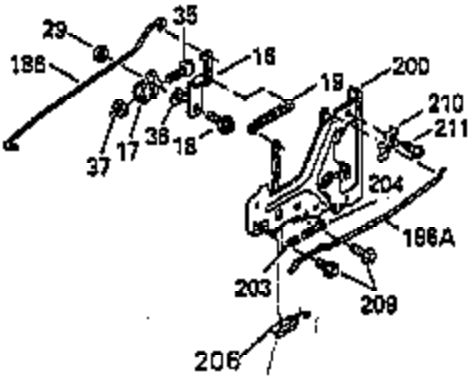

ILLUSTRATION SHOWS TYPICAL PARTS ONLY. ORDER PART NUMBER. PARTS NOT LISTED ARE SUPPLIED BY OEM.

Ref #	Part Number	Qty	Description
16	36284	1	Governor Lever (Incl. 212A)
17	29916	1	Governor Lever Clamp
18	650548	1	Screw, 8-32 x 5/16"
19	35945	1	Extension Spring
28	30322	1	Lock Nut, 8-32
35	29826	1	Screw, 10-32 x 3/4"
36	29918	1	Lock Washer
37	29216	1	Lock Nut, 10-32
92	650880	1	Lock Washer
93	650881	1	Flywheel Nut
186A	35957	1	Choke Link
186	36285	1	Governor Link
200	35956	1	Control Bracket (Incl. 203 & 204)
203	33802	1	Compression Spring
204	650777	1	Screw, 6-32 x 21/32"
209	650902	2	Screw, 10-32 x 7/16"
210	27793	1	Conduit Clip
211	28942	1	Screw, 10-32 x 3/8"
238	650875	2	Screw, 10-32 x 5-1/4"
260	36296	1	Blower Housing
261	30063	2	Screw, Torx T-30, 1/4-20 x 1/2"
264A	650781	1	Screw, 5/16-18 x 11/16"
286	35962	1	Cup & Screen
308A	35437	1	Fill Tube Clip
308	33997	1	Fill Tube Clip
314	650873	2	Screw, 1/4-20 x 3/4"
315	611104	1	Alternator Coil (3/5 Split) (Incl.321 - 323)
321	611161	1	Diode
322	611142	1	Connector Body
323	611118	1	Terminal