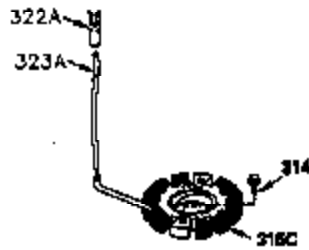

Ref #	Part Number	Qty	Description
92	650880	1	Lock Washer
93	650881	1	Flywheel Nut
260	35964	1	Blower Housing
262	29747B	2	Screw, Torx T-40, 5/16-24 x 21/32"
286	35962	1	Cup & Screen
308A	35437	1	Fill Tube Clip
314	650873	2	Screw, 1/4-20 x 3/4"
315	611104	1	Alternator Coil (3/5 Split) (Incl.321 - 323)
321	611161	1	Diode
322	611142	1	Connector Body
323	611118	1	Terminal
370B	35274	1	Instruction Decal