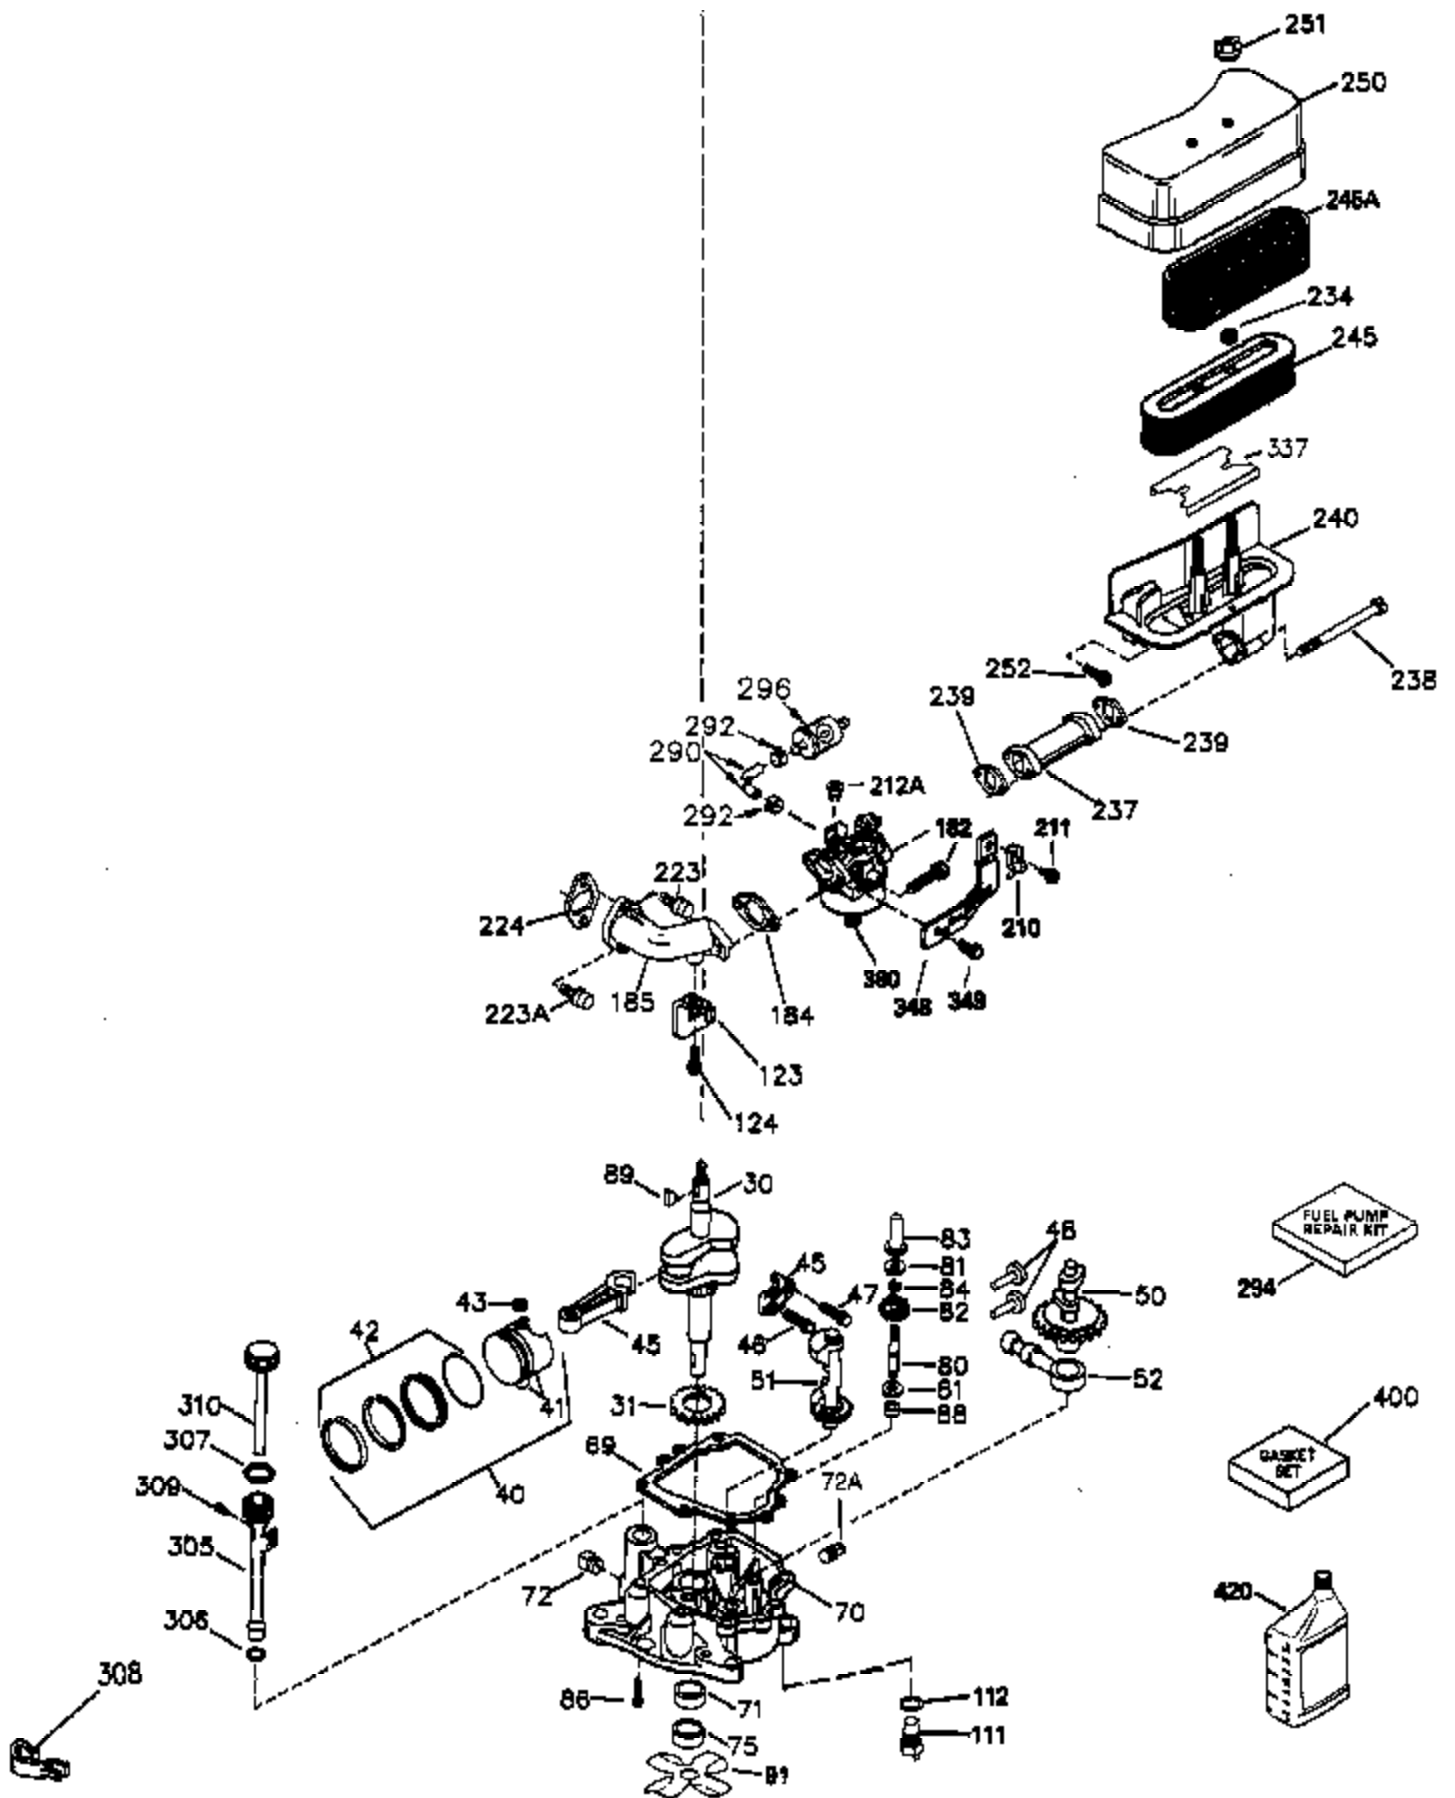

Ref #	Part Number	Qty	Description
30	35336B	1	Crankshaft
31	35327	1	Counterbalance Gear
40	35776	1	Piston, Pin & Ring Set (Std.)
40	35777	1	Piston, Pin & Ring Set (.010" OS)
40	35778	1	Piston, Pin & Ring Set (.020" OS)
41	35773	1	Piston & Pin Ass'y. (Std.) (Incl. 43)
41	35774	1	Piston & Pin Ass'y. (.010" OS) (Incl. 43)
41	35775	1	Piston & Pin Ass'y. (.020" OS) (Incl. 43)
42	35779	1	Ring Set (Std.)
42	35780	1	Ring Set (.010" OS)
42	35781	1	Ring Set (.020" OS)
43	35772	2	Piston Pin Retaining Ring
45	35330A	1	Connecting Rod Ass'y. (Incl. 46 & 47)
46	650908	1	Connecting Rod Bolt
47	650882	1	Connecting Rod Bolt
48	35313	2	Valve Lifter
50	35939	1	Camshaft (MCR)
51	35315A	1	Counterbalance Weight
52	31356	1	Oil Pump Ass'y.
69	35317	1	* Mounting Flange Gasket
70	35711A	1	Mounting Flange (Incl. 72, 75 & 80)
72	31927	1	Oil Drain Plug
75	35319	1	Oil Seal
80	35712	1	Governor Shaft
81	35479	2	Washer
82	35321	1	Governor Gear Ass'y.
83	35322	1	Governor Spool
84	29193	1	Retaining Ring
86	650833	7	Screw, 1/4-20 x 1-3/16"
88	31707A	1	Spacer
89	32589	1	Flywheel Key
123	35288	1	Intake Pipe Brace
124	650738	2	Screw, 1/4-20 x 5/8"
182	650517	2	Screw, 1/4-20 x 27/32"
184	33263	1	* Carburetor To Intake Pipe Gasket
185	35955	1	Intake Pipe
210	27793	1	Conduit Clip
211	28942	1	Screw, 10-32 x 3/8"
212A	36288	2	Bushing
223	650971	2	Screw, Torx T-30, 5/16-18 x 7/8"
224	35958	1	* Intake Pipe Gasket
234	650825	2	Nut & Lockwasher, 1/4-20
237	35286	1	Air Cleaner Adapter
238	650875	2	Screw, 10-32 x 5-1/4"
239	33629	2	* Carburetor Gasket
240	35960	1	Air Cleaner Body (Incl. 239)
245	35403	1	Air Cleaner Filter (Incl. 234)
245A	35404	1	Air Cleaner Filter
250	35961	1	Air Cleaner Cover
251	650886	2	Wing Nut, 1/4-20
290	30705	1	Fuel Line (11.00")
292	26460	2	Fuel Line Clamp
296	34279B	1	Fuel Filter (Incl. 292)
305	35574	1	Oil Fill Tube
307	35499	1	"O" Ring
308	33997	1	Fill Tube Clip
310	35576	1	Dipstick
337	36407	1	Deflector