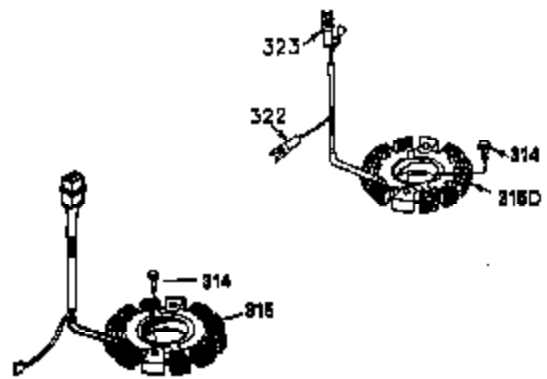

Ref #	Part Number	Qty	Description
92	650880	1	Lock Washer
93	650881	1	Flywheel Nut
260	35964	1	Blower Housing
262	29747B	2	Screw, Torx T-40, 5/16-24 x 21/32"
286	35962	1	Cup & Screen
308A	35437	1	Fill Tube Clip
314	650873	2	Screw, 1/4-20 x 3/4"
315	611104	1	Alternator Coil (3/5 Split) (Incl.321 - 323)
321	611161	1	Diode
322	611142	1	Connector Body
323	611118	1	Terminal
370B	35274	1	Instruction Decal