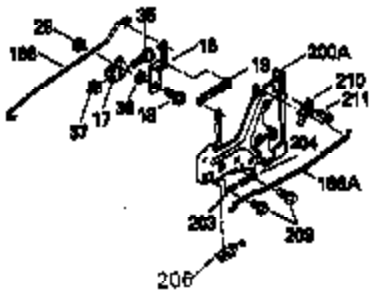

Ref #	Part Number	Qty	Description
92	650880	1	Lock Washer
93	650881	1	Flywheel Nut
260	35964	1	Blower Housing
262	29747B	2	Screw, Torx T-40, 5/16-24 x 21/32"
286	35962	1	Cup & Screen
308A	35437	1	Fill Tube Clip
314	650873	2	Screw, 1/4-20 x 3/4"
315	611104	1	Alternator Coil (3/5 Split) (Incl.321 - 323)
321	611161	1	Diode
322	611142	1	Connector Body
323	611118	1	Terminal
370B	35274	1	Instruction Decal