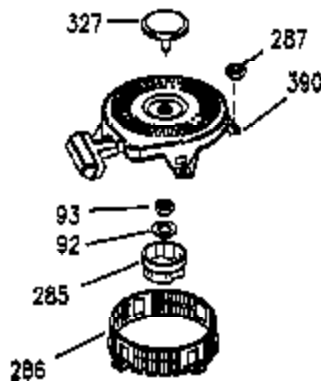

Ref #	Part Number	Qty	Description
92	650880	1	Lock Washer
93	650881	1	Flywheel Nut
260	35964	1	Blower Housing
262	29747B	2	Screw, Torx T-40, 5/16-24 x 21/32"
286	35962	1	Cup & Screen
308A	35437	1	Fill Tube Clip
314	650873	2	Screw, 1/4-20 x 3/4"
315	611104	1	Alternator Coil (3/5 Split) (Incl.321 - 323)
321	611161	1	Diode
322	611142	1	Connector Body
323	611118	1	Terminal
370B	35274	1	Instruction Decal