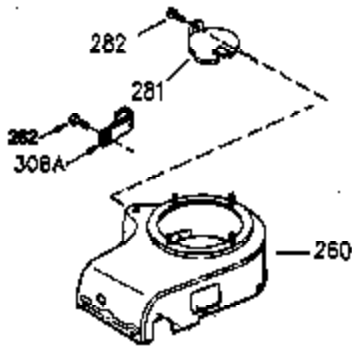

Ref #	Part Number	Qty	Description
92	650880	1	Lock Washer
93	650881	1	Flywheel Nut
260	35964	1	Blower Housing
262	29747B	2	Screw, Torx T-40, 5/16-24 x 21/32"
286	35962	1	Cup & Screen
308A	35437	1	Fill Tube Clip
314	650873	2	Screw, 1/4-20 x 3/4"
315	611104	1	Alternator Coil (3/5 Split) (Incl.321 - 323)
321	611161	1	Diode
322	611142	1	Connector Body
323	611118	1	Terminal
370B	35274	1	Instruction Decal