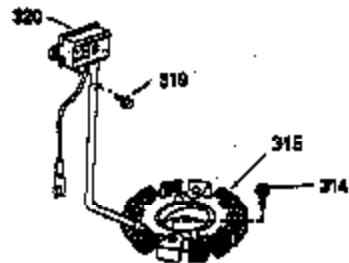

Ref #	Part Number	Qty	Description
92	650880	1	Lock Washer
93	650881	1	Flywheel Nut
260	35964	1	Blower Housing
262	29747B	2	Screw, Torx T-40, 5/16-24 x 21/32"
286	35962	1	Cup & Screen
308A	35437	1	Fill Tube Clip
314	650873	2	Screw, 1/4-20 x 3/4"
315	611104	1	Alternator Coil (3/5 Split) (Incl.321 - 323)
321	611161	1	Diode
322	611142	1	Connector Body
323	611118	1	Terminal
370B	35274	1	Instruction Decal