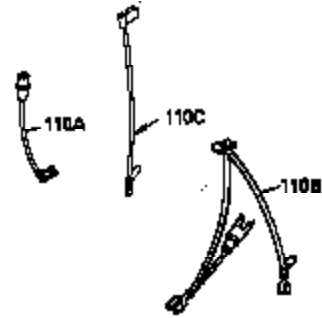

Ref #	Part Number	Qty	Description
92	650880	1	Lock Washer
93	650881	1	Flywheel Nut
260	35964	1	Blower Housing
262	29747B	2	Screw, Torx T-40, 5/16-24 x 21/32"
286	35962	1	Cup & Screen
308A	35437	1	Fill Tube Clip
314	650873	2	Screw, 1/4-20 x 3/4"
315	611104	1	Alternator Coil (3/5 Split) (Incl.321 - 323)
321	611161	1	Diode
322	611142	1	Connector Body
323	611118	1	Terminal
370B	35274	1	Instruction Decal