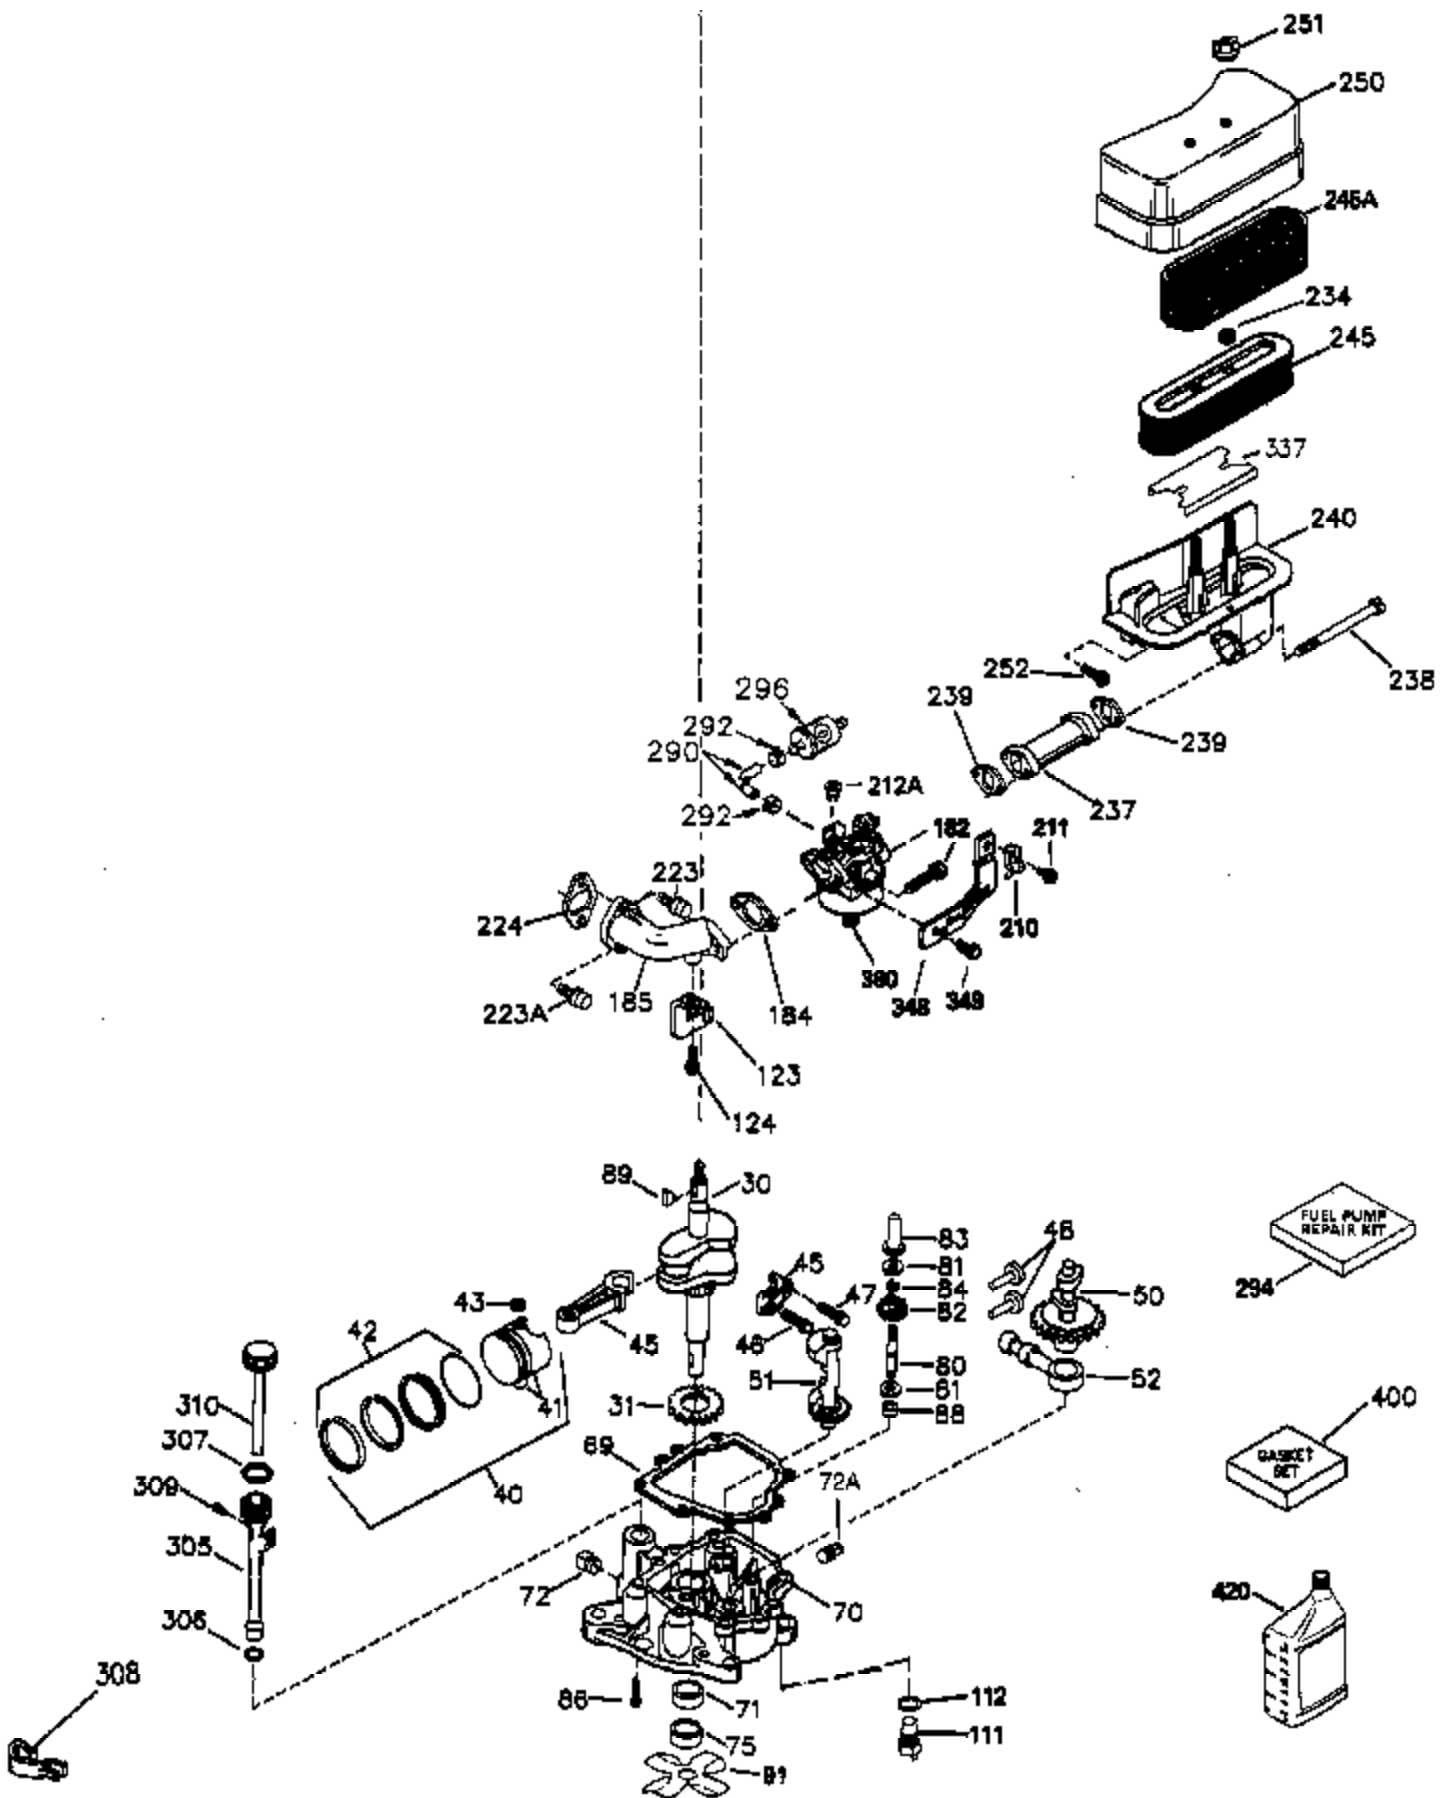

Ref #	Part Number	Qty	Description
30	35336B	1	Crankshaft
31	35327	1	Counterbalance Gear
40	35776	1	Piston, Pin & Ring Set (Std.)
40	35777	1	Piston, Pin & Ring Set (.010" OS)
40	35778	1	Piston, Pin & Ring Set (.020" OS)
41	35773	1	Piston & Pin Ass'y. (Std.) (Incl. 43)
41	35774	1	Piston & Pin Ass'y. (.010" OS) (Incl. 43)
41	35775	1	Piston & Pin Ass'y. (.020" OS) (Incl. 43)
42	35779	1	Ring Set (Std.)
42	35780	1	Ring Set (.010" OS)
42	35781	1	Ring Set (.020" OS)
43	35772	2	Piston Pin Retaining Ring
45	35330A	1	Connecting Rod Ass'y. (Incl. 46 & 47)
46	650908	1	Connecting Rod Bolt
47	650882	1	Connecting Rod Bolt
48	35313	2	Valve Lifter
50	35939	1	Camshaft (MCR)
51	35315A	1	Counterbalance Weight
52	31356	1	Oil Pump Ass'y.
64	30063	1	Screw, Torx T-30, 1/4-20 x 1/2"
69	35317	1	* Mounting Flange Gasket
70	35711A	1	Mounting Flange (Incl. 72, 75 & 80)
72	31927	1	Oil Drain Plug
75	35319	1	Oil Seal
80	35712	1	Governor Shaft
81	35479	2	Washer
82	35321	1	Governor Gear Ass'y.
83	35322	1	Governor Spool
84	29193	1	Retaining Ring
86	650833	7	Screw, 1/4-20 x 1-3/16"
88	31707A	1	Spacer
89	32589	1	Flywheel Key
123	35288	1	Intake Pipe Brace
124	650738	2	Screw, 1/4-20 x 5/8"
182	650517	2	Screw, 1/4-20 x 27/32"
184	33263	1	* Carburetor To Intake Pipe Gasket
185	35955	1	Intake Pipe
210	27793	1	Conduit Clip
211	28942	1	Screw, 10-32 x 3/8"
212A	36288	2	Bushing
223	650971	2	Screw, Torx T-30, 5/16-18 x 7/8"
224	35958	1	* Intake Pipe Gasket
234	650825	2	Nut & Lockwasher, 1/4-20
237	35286	1	Air Cleaner Adapter
238	650875	2	Screw, 10-32 x 5-1/4"
239	33629	2	* Carburetor Gasket
240	35960	1	Air Cleaner Body (Incl. 239)
245A	35404	1	Air Cleaner Filter
245	35403	1	Air Cleaner Filter (Incl. 234)
250	35961	1	Air Cleaner Cover
251	650886	2	Wing Nut, 1/4-20
290	29774	1	Fuel Line (8.25")
292	26460	2	Fuel Line Clamp
296	34279B	1	Fuel Filter (Incl. 292)
305	35574	1	Oil Fill Tube
307	35499	1	"O" Ring
308	33997	1	Fill Tube Clip
310	35576	1	Dipstick