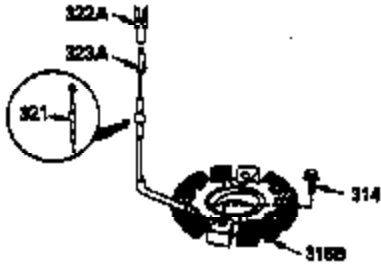

Ref #	Part Number	Qty	Description
64	30063	1	Screw, Torx T-30, 1/4-20 x 1/2"
92	650880	1	Lock Washer
93	650881	1	Flywheel Nut
260	35964	1	Blower Housing
262	29747B	2	Screw, Torx T-40, 5/16-24 x 21/32"
286	35962	1	Cup & Screen
308A	35437	1	Fill Tube Clip
314	650873	2	Screw, 1/4-20 x 3/4"
315	611104	1	Alternator Coil (3/5 Split) (Incl.321 - 323)
321	611161	1	Diode
322	611142	1	Connector Body
323	611118	1	Terminal
370B	35274	1	Instruction Decal