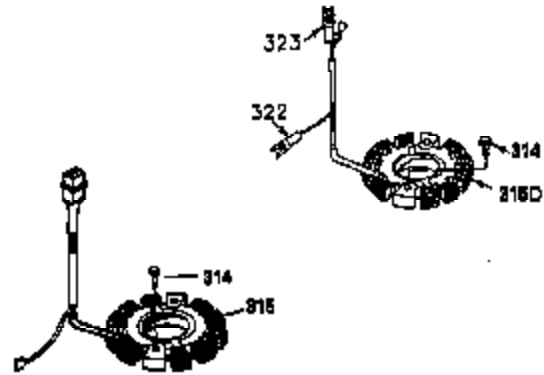

Ref #	Part Number	Qty	Description
64	30063	1	Screw, Torx T-30, 1/4-20 x 1/2"
92	650880	1	Lock Washer
93	650881	1	Flywheel Nut
260	35964	1	Blower Housing
262	29747B	2	Screw, Torx T-40, 5/16-24 x 21/32"
286	35962	1	Cup & Screen
308A	35437	1	Fill Tube Clip
314	650873	2	Screw, 1/4-20 x 3/4"
315	611104	1	Alternator Coil (3/5 Split) (Incl.321 - 323)
321	611161	1	Diode
322	611142	1	Connector Body
323	611118	1	Terminal
370B	35274	1	Instruction Decal