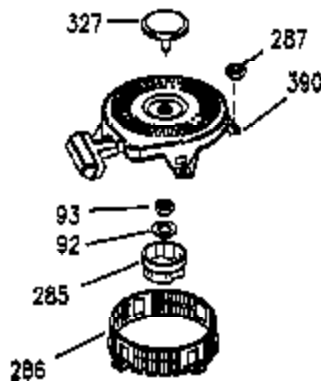

Ref #	Part Number	Qty	Description
64	650990	1	Screw, Torx T-30, 5/16-18 x 15/32"
92	650880	1	Lock Washer
93	650881	1	Flywheel Nut
260	36296	1	Blower Housing
262	29747B	2	Screw, Torx T-40, 5/16-24 x 21/32"
286	35962	1	Cup & Screen
308A	35437	1	Fill Tube Clip
314	650873	2	Screw, 1/4-20 x 3/4"
315	611104	1	Alternator Coil (3/5 Split)(Incl.321, 322,323)
321	611161	1	Diode
322	611142	1	Connector Body
323	611118	2	Terminal
370B	35274	1	Instruction Decal
394A	650948	1	Washer