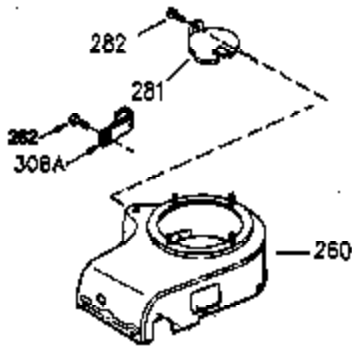

Ref #	Part Number	Qty	Description
64	650990	1	Screw, Torx T-30, 5/16-18 x 15/32"
92	650880	1	Lock Washer
93	650881	1	Flywheel Nut
260	36296	1	Blower Housing
262	29747B	2	Screw, Torx T-40, 5/16-24 x 21/32"
286	35962	1	Cup & Screen
308A	35437	1	Fill Tube Clip
314	650873	2	Screw, 1/4-20 x 3/4"
315	611104	1	Alternator Coil (3/5 Split)(Incl.321, 322,323)
321	611161	1	Diode
322	611142	1	Connector Body
323	611118	2	Terminal
370B	35274	1	Instruction Decal
394A	650948	1	Washer