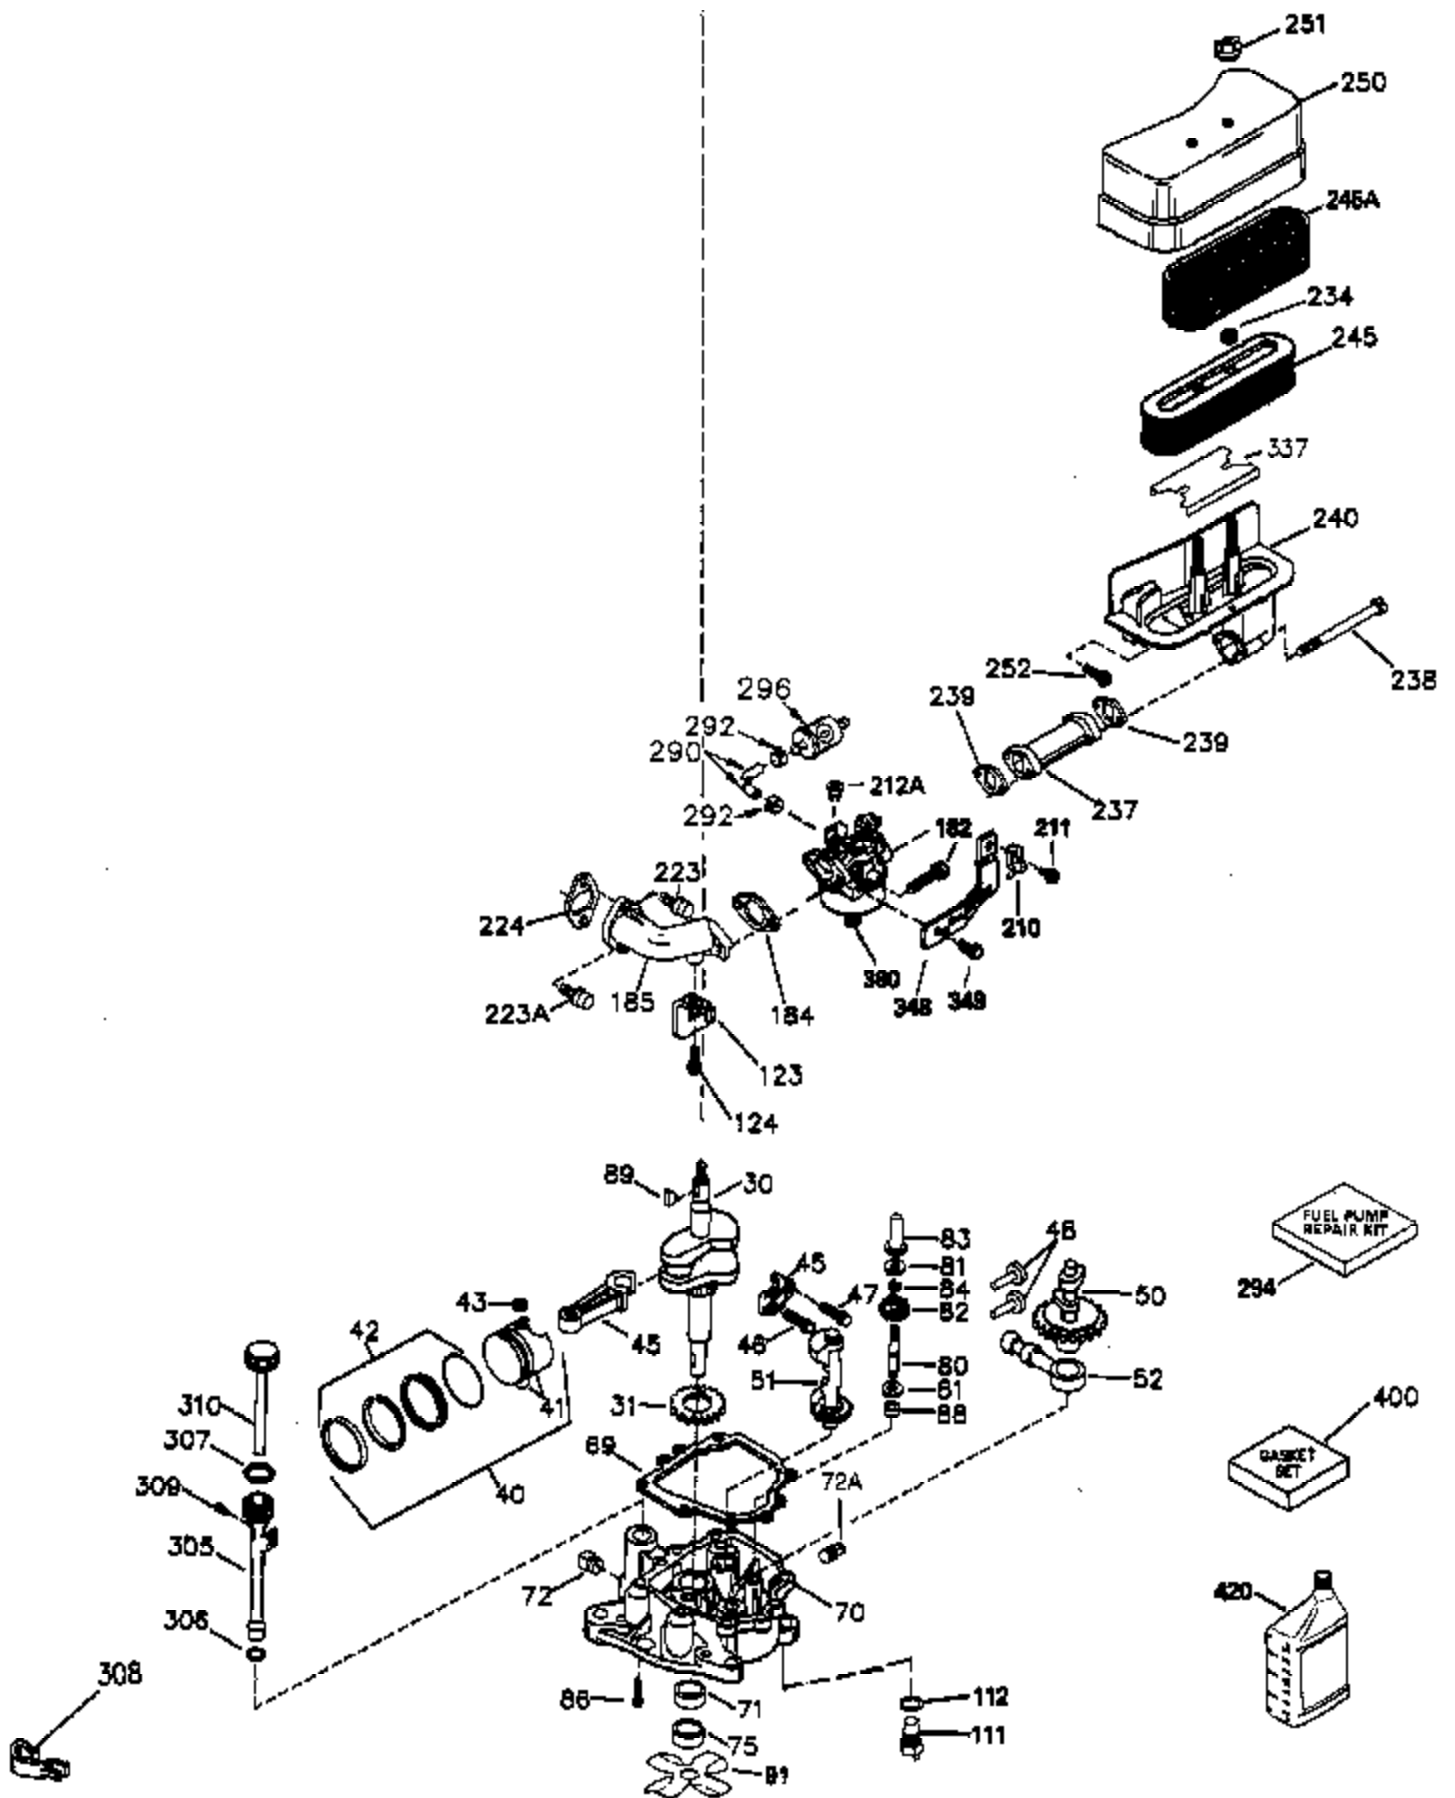

Ref #	Part Number	Qty	Description
30	35336B	1	Crankshaft
31	35327	1	Counterbalance Gear
40	35776	1	Piston, Pin & Ring Set (Std.)
40	35777	1	Piston, Pin & Ring Set (.010" OS)
40	35778	1	Piston, Pin & Ring Set (.020" OS)
41	35773	1	Piston & Pin Ass'y. (Std.) (Incl. 43)
41	35774	1	Piston & Pin Ass'y. (.010" OS) (Incl. 43)
41	35775	1	Piston & Pin Ass'y. (.020" OS) (Incl. 43)
42	35779	1	Ring Set (Std.)
42	35780	1	Ring Set (.010" OS)
42	35781	1	Ring Set (.020" OS)
43	35772	2	Piston Pin Retaining Ring
45	35330A	1	Connecting Rod Ass'y. (Incl. 46 & 47)
46	650908	1	Connecting Rod Bolt
47	650882	1	Connecting Rod Bolt
48	35313	2	Valve Lifter
50	35939	1	Camshaft (MCR)
51	35315A	1	Counterbalance Weight
52	31356	1	Oil Pump Ass'y.
64	650990	1	Screw, Torx T-30, 5/16-18 x 15/32"
69	35317	1	* Mounting Flange Gasket
70	35711A	1	Mounting Flange (Incl. 72, 75 & 80)
72A	28483	1	Oil Drain Plug
72	31927	1	Oil Drain Plug
75	35319	1	Oil Seal
80	35712	1	Governor Shaft
81	35479	2	Washer
82	35321	1	Governor Gear Ass'y.
83	35322	1	Governor Spool
84	29193	1	Retaining Ring
86	650833	7	Screw, 1/4-20 x 1-3/16"
88	31707A	1	Spacer
89	32589	1	Flywheel Key
123	35288	1	Intake Pipe Brace
124	650738	2	Screw, 1/4-20 x 5/8"
182	650517	2	Screw, 1/4-20 x 27/32"
184	33263	1	* Carburetor To Intake Pipe Gasket
185	35955	1	Intake Pipe
210	27793	1	Conduit Clip
211	28942	1	Screw, 10-32 x 3/8"
212A	36288	2	Bushing
223	650971	1	Screw, Torx T-30, 5/16-18 x 7/8"
223A	650981	1	Intake Pipe Stud
224	35958	1	* Intake Pipe Gasket
234	650825	2	Nut & Lock Washer, 1/4-20
237	35286	1	Air Cleaner Adapter
238	650875	2	Screw, 10-32 x 5-1/4"
239	33629	2	* Air Cleaner Gasket
240	35960	1	Air Cleaner Body (Incl. 239)
245	35403	1	Air Cleaner Filter (Incl. 234)
245A	35404	1	Air Cleaner Filter
250	35961	1	Air Cleaner Cover
251	650886	2	Wing Nut, 1/4-20
290	30705	1	Fuel Line
292	26460	2	Fuel Line Clamp
294	35791	1	Fuel Pump Repair Kit
296	34279B	1	Fuel Filter (Incl. 292)
305	35574	1	Oil Fill Tube