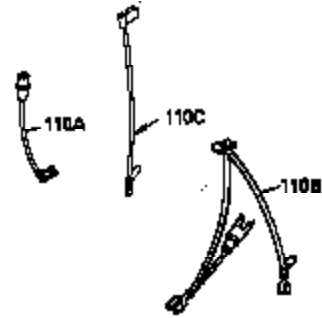

Ref #	Part Number	Qty	Description
64	650990	1	Screw, Torx T-30, 5/16-18 x 15/32"
92	650880	1	Lock Washer
93	650881	1	Flywheel Nut
260	36296	1	Blower Housing
262	29747B	2	Screw, Torx T-40, 5/16-24 x 21/32"
286	35962	1	Cup & Screen
308A	35437	1	Fill Tube Clip
314	650873	2	Screw, 1/4-20 x 3/4"
315	611104	1	Alternator Coil (3/5 Split)(Incl.321, 322,323)
321	611161	1	Diode
322	611142	1	Connector Body
323	611118	2	Terminal
370B	35274	1	Instruction Decal
394A	650948	1	Washer