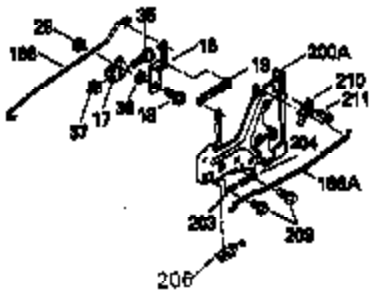

Ref #	Part Number	Qty	Description
64	650990	1	Screw, Torx T-30, 5/16-18 x 15/32"
92	650880	1	Lock Washer
93	650881	1	Flywheel Nut
260	36296	1	Blower Housing
262	29747B	2	Screw, Torx T-40, 5/16-24 x 21/32"
286	35962	1	Cup & Screen
308A	35437	1	Fill Tube Clip
314	650873	2	Screw, 1/4-20 x 3/4"
315	611104	1	Alternator Coil (3/5 Split)(Incl.321, 322,323)
321	611161	1	Diode
322	611142	1	Connector Body
323	611118	2	Terminal
370B	35274	1	Instruction Decal
394A	650948	1	Washer