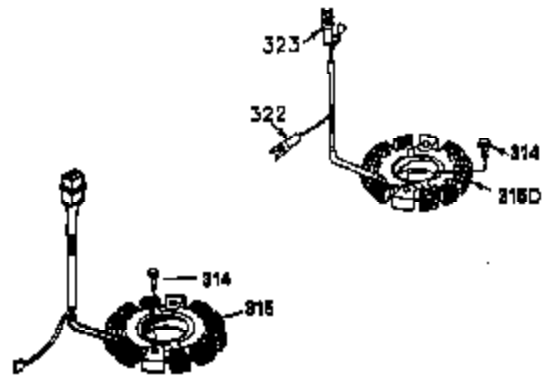

Ref #	Part Number	Qty	Description
64	650990	1	Screw, Torx T-30, 5/16-18 x 15/32"
92	650880	1	Lock Washer
93	650881	1	Flywheel Nut
260	36296	1	Blower Housing
262	29747B	2	Screw, Torx T-40, 5/16-24 x 21/32"
286	35962	1	Cup & Screen
308A	35437	1	Fill Tube Clip
314	650873	2	Screw, 1/4-20 x 3/4"
315	611104	1	Alternator Coil (3/5 Split)(Incl.321, 322,323)
321	611161	1	Diode
322	611142	1	Connector Body
323	611118	2	Terminal
370B	35274	1	Instruction Decal
394A	650948	1	Washer