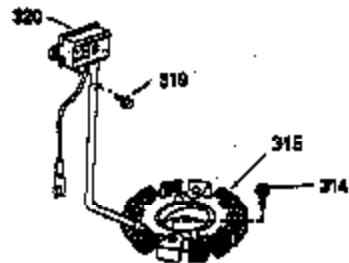

Ref #	Part Number	Qty	Description
64	650990	1	Screw, Torx T-30, 5/16-18 x 15/32"
92	650880	1	Lock Washer
93	650881	1	Flywheel Nut
260	36296	1	Blower Housing
262	29747B	2	Screw, Torx T-40, 5/16-24 x 21/32"
286	35962	1	Cup & Screen
308A	35437	1	Fill Tube Clip
314	650873	2	Screw, 1/4-20 x 3/4"
315	611104	1	Alternator Coil (3/5 Split)(Incl.321, 322,323)
321	611161	1	Diode
322	611142	1	Connector Body
323	611118	2	Terminal
370B	35274	1	Instruction Decal
394A	650948	1	Washer