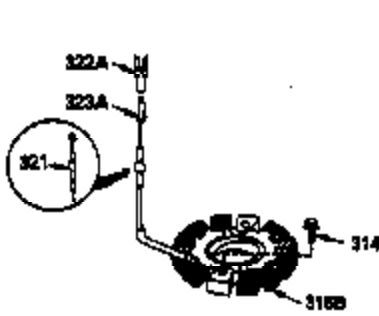

Ref #	Part Number	Qty	Description
64	650990	1	Screw, Torx T-30, 5/16-18 x 15/32"
92	650880	1	Lock Washer
93	650881	1	Flywheel Nut
260	36296	1	Blower Housing
262	29747B	2	Screw, Torx T-40, 5/16-24 x 21/32"
286	35962	1	Cup & Screen
308A	35437	1	Fill Tube Clip
314	650873	2	Screw, 1/4-20 x 3/4"
315	611104	1	Alternator Coil (3/5 Split)(Incl.321, 322,323)
321	611161	1	Diode
322	611142	1	Connector Body
323	611118	2	Terminal
370B	35274	1	Instruction Decal
394A	650948	1	Washer