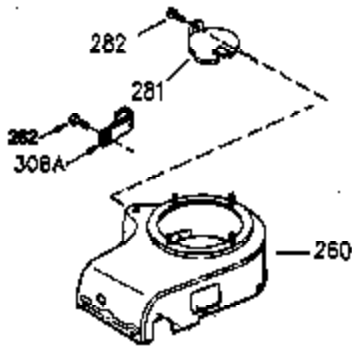

Ref #	Part Number	Qty	Description
64	650990	1	Screw, 5/16-18 x 15/32"
92	650880	1	Lock Washer
93	650881	1	Flywheel Nut
260	36234	1	Blower Housing
262	29747B	2	Screw, Torx T-40, 5/16-24 x 21/32"
285	35985B	1	Starter Cup
286	35446	1	Starter Screen
287	29752	4	Nut & Lock Washer, 1/4-28
308A	35437	1	Fill Tube Clip
314	650873	2	Screw, 1/4-20 x 3/4"
315	611104	1	Alternator Coil (3/5 Split)(Incl.321, 322,323)
321	611161	1	Diode
322	611142	1	Connector Body
323	611118	2	Terminal
327	35392	1	Starter Plug
330	611167	1	Wire Harness (Ship Loose)
370B	35274	1	Instruction Decal
390	590671	1	Rewind Starter (Note: This engine could have built with 590704 starter. Refer to the design of the air intake louvers for part identification. Individual starter parts do not interchange.)