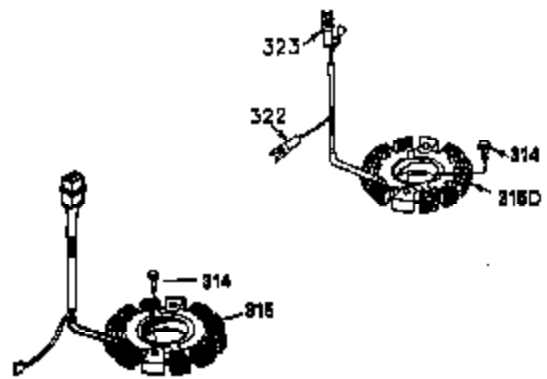

Ref #	Part Number	Qty	Description
64	650990	1	Screw, 5/16-18 x 15/32"
92	650880	1	Lock Washer
93	650881	1	Flywheel Nut
260	36234	1	Blower Housing
262	29747B	2	Screw, Torx T-40, 5/16-24 x 21/32"
285	35985B	1	Starter Cup
286	35446	1	Starter Screen
287	29752	4	Nut & Lock Washer, 1/4-28
308A	35437	1	Fill Tube Clip
314	650873	2	Screw, 1/4-20 x 3/4"
315	611104	1	Alternator Coil (3/5 Split)(Incl.321, 322,323)
321	611161	1	Diode
322	611142	1	Connector Body
323	611118	2	Terminal
327	35392	1	Starter Plug
330	611167	1	Wire Harness (Ship Loose)
370B	35274	1	Instruction Decal
390	590671	1	Rewind Starter (Note: This engine could have built with 590704 starter. Refer to the design of the air intake louvers for part identification. Individual starter parts do not interchange.)