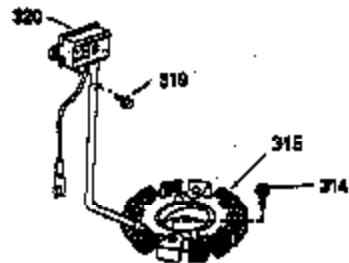

Ref #	Part Number	Qty	Description
64	650990	1	Screw, 5/16-18 x 15/32"
92	650880	1	Lock Washer
93	650881	1	Flywheel Nut
260	36234	1	Blower Housing
262	29747B	2	Screw, Torx T-40, 5/16-24 x 21/32"
285	35985B	1	Starter Cup
286	35446	1	Starter Screen
287	29752	4	Nut & Lock Washer, 1/4-28
308A	35437	1	Fill Tube Clip
314	650873	2	Screw, 1/4-20 x 3/4"
315	611104	1	Alternator Coil (3/5 Split)(Incl.321, 322,323)
321	611161	1	Diode
322	611142	1	Connector Body
323	611118	2	Terminal
327	35392	1	Starter Plug
330	611167	1	Wire Harness (Ship Loose)
370B	35274	1	Instruction Decal
390	590671	1	Rewind Starter (Note: This engine could have built with 590704 starter. Refer to the design of the air intake louvers for part identification. Individual starter parts do not interchange.)