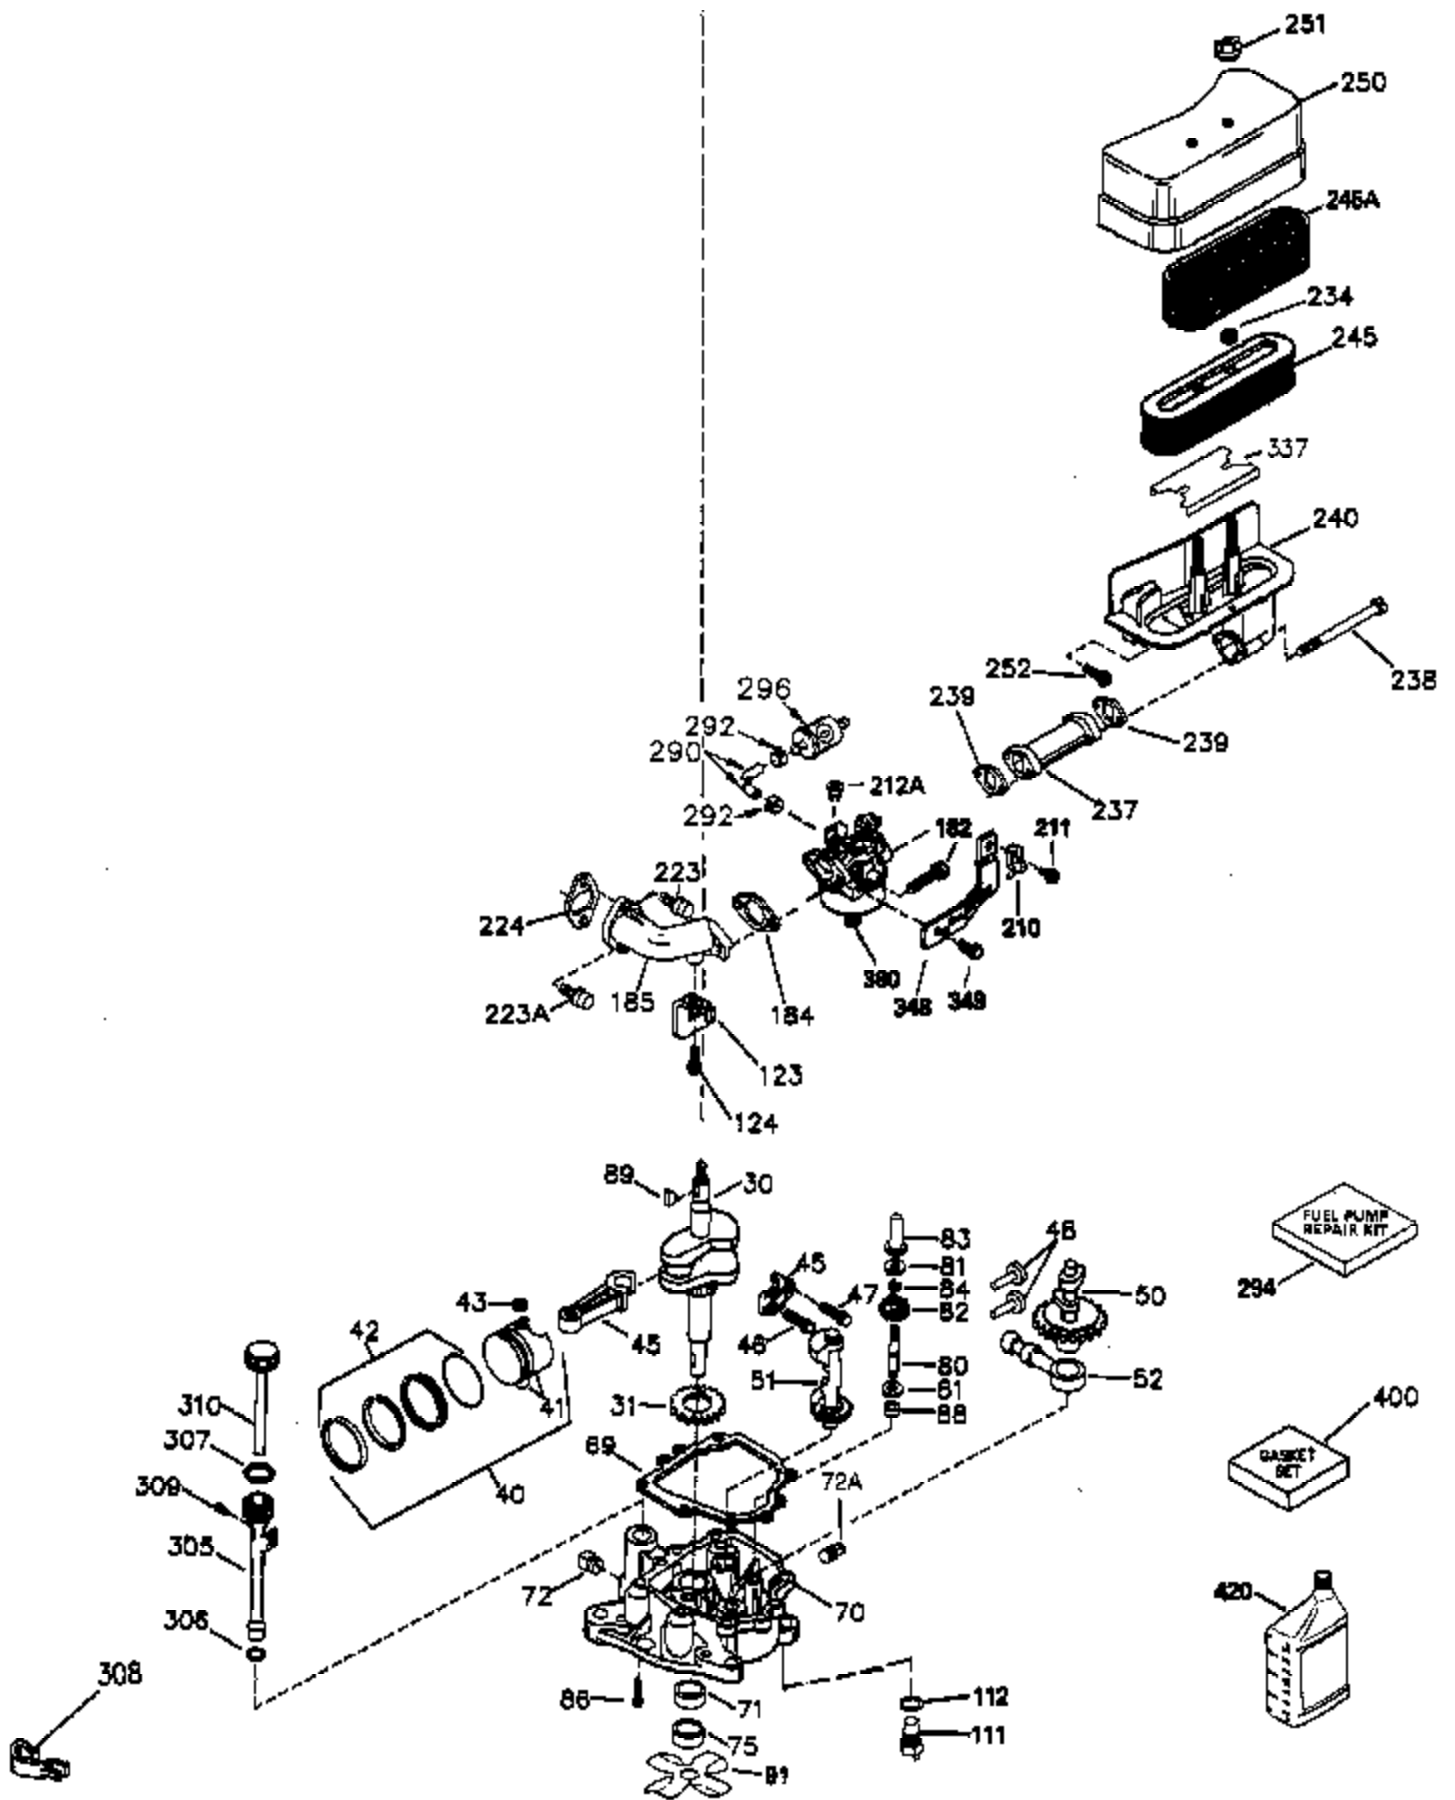

Ref #	Part Number	Qty	Description
30	35336B	1	Crankshaft
31	35327	1	Counterbalance Gear
40	35776	1	Piston, Pin & Ring Set (Std.)
40	35777	1	Piston, Pin & Ring Set (.010" OS)
40	35778	1	Piston, Pin & Ring Set (.020" OS)
41	35773	1	Piston & Pin Ass'y. (Std.) (Incl. 43)
41	35774	1	Piston & Pin Ass'y. (.010" OS) (Incl. 43)
41	35775	1	Piston & Pin Ass'y. (.020" OS) (Incl. 43)
42	35779	1	Ring Set (Std.)
42	35780	1	Ring Set (.010" OS)
42	35781	1	Ring Set (.020" OS)
43	35772	2	Piston Pin Retaining Ring
45	35330A	1	Connecting Rod Ass'y. (Incl. 46 & 47)
46	650908	1	Connecting Rod Bolt
47	650882	1	Connecting Rod Bolt
48	35313	2	Valve Lifter
50	35939	1	Camshaft (MCR)
51	35315A	1	Counterbalance Weight
52	31356	1	Oil Pump Ass'y.
64	650990	1	Screw, 5/16-18 x 15/32"
69	35317	1	* Mounting Flange Gasket
70	35711A	1	Mounting Flange (Incl. 72, 75 & 80)
72	31927	1	Oil Drain Plug
75	35319	1	Oil Seal
80	35712	1	Governor Shaft
81	35479	2	Washer
82	35321	1	Governor Gear Ass'y.
83	35322	1	Governor Spool
84	29193	1	Retaining Ring
86	650833	7	Screw, 1/4-20 x 1-3/16"
88	31707A	1	Spacer
89	32589	1	Flywheel Key
123	35288	1	Intake Pipe Brace
124	650738	2	Screw, 1/4-20 x 5/8"
182	650517	2	Screw, 1/4-20 x 27/32"
184	33263	1	* Carburetor To Intake Pipe Gasket
185	35955	1	Intake Pipe
210	27793	1	Conduit Clip
211	28942	1	Screw, 10-32 x 3/8"
212A	36288	2	Bushing
223	650971	2	Screw, Torx T-30, 5/16-18 x 7/8"
224	35958	1	* Intake Pipe Gasket
234	650825	2	Nut & Lock Washer, 1/4-20
237	35286	1	Air Cleaner Adapter
238	650875	2	Screw, 10-32 x 5-1/4"
239	33629	2	* Air Cleaner Gasket
240	35960	1	Air Cleaner Body (Incl. 239)
245	35403	1	Air Cleaner Filter (Incl. 234)
245A	35404	1	Air Cleaner Filter
250	35961	1	Air Cleaner Cover
251	650886	2	Wing Nut, 1/4-20
290	30705	1	Fuel Line
292	26460	2	Fuel Line Clamp
296	34279B	1	Fuel Filter (Incl. 292)
305	35574	1	Oil Fill Tube
307	35499	1	"O" Ring
308	33997	1	Fill Tube Clip
310	35576	1	Dipstick