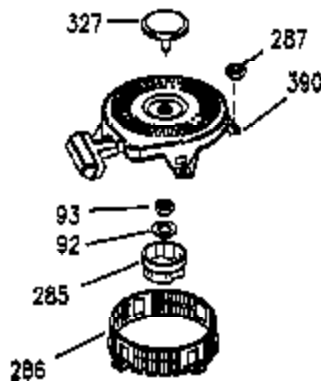

Ref #	Part Number	Qty	Description
64	650990	1	Screw, 5/16-18 x 15/32"
92	650880	1	Lock Washer
93	650881	1	Flywheel Nut
260	36234	1	Blower Housing
262	29747B	2	Screw, Torx T-40, 5/16-24 x 21/32"
285	35985B	1	Starter Cup
286	35446	1	Starter Screen
287	29752	4	Nut & Lock Washer, 1/4-28
308A	35437	1	Fill Tube Clip
314	650873	2	Screw, 1/4-20 x 3/4"
315	611104	1	Alternator Coil (3/5 Split)(Incl.321, 322,323)
321	611161	1	Diode
322	611142	1	Connector Body
323	611118	2	Terminal
327	35392	1	Starter Plug
330	611167	1	Wire Harness (Ship Loose)
370B	35274	1	Instruction Decal
390	590671	1	Rewind Starter (Note: This engine could have built with 590704 starter. Refer to the design of the air intake louvers for part identification. Individual starter parts do not interchange.)