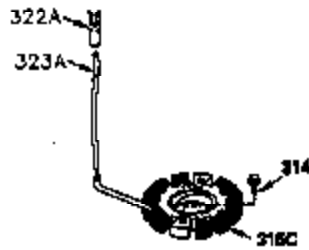

Ref #	Part Number	Qty	Description
64	650990	1	Screw, 5/16-18 x 15/32"
92	650880	1	Lock Washer
93	650881	1	Flywheel Nut
260	36234	1	Blower Housing
262	29747B	2	Screw, Torx T-40, 5/16-24 x 21/32"
285	35985B	1	Starter Cup
286	35446	1	Starter Screen
287	29752	4	Nut & Lock Washer, 1/4-28
308A	35437	1	Fill Tube Clip
314	650873	2	Screw, 1/4-20 x 3/4"
315	611104	1	Alternator Coil (3/5 Split)(Incl.321, 322,323)
321	611161	1	Diode
322	611142	1	Connector Body
323	611118	2	Terminal
327	35392	1	Starter Plug
330	611167	1	Wire Harness (Ship Loose)
370B	35274	1	Instruction Decal
390	590671	1	Rewind Starter (Note: This engine could have built with 590704 starter. Refer to the design of the air intake louvers for part identification. Individual starter parts do not interchange.)