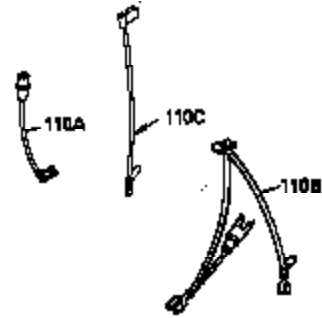

Ref #	Part Number	Qty	Description
64	650990	1	Screw, 5/16-18 x 15/32"
92	650880	1	Lock Washer
93	650881	1	Flywheel Nut
260	36234	1	Blower Housing
262	29747B	2	Screw, Torx T-40, 5/16-24 x 21/32"
285	35985B	1	Starter Cup
286	35446	1	Starter Screen
287	29752	4	Nut & Lock Washer, 1/4-28
308A	35437	1	Fill Tube Clip
314	650873	2	Screw, 1/4-20 x 3/4"
315	611104	1	Alternator Coil (3/5 Split)(Incl.321, 322,323)
321	611161	1	Diode
322	611142	1	Connector Body
323	611118	2	Terminal
327	35392	1	Starter Plug
330	611167	1	Wire Harness (Ship Loose)
370B	35274	1	Instruction Decal
390	590671	1	Rewind Starter (Note: This engine could have built with 590704 starter. Refer to the design of the air intake louvers for part identification. Individual starter parts do not interchange.)