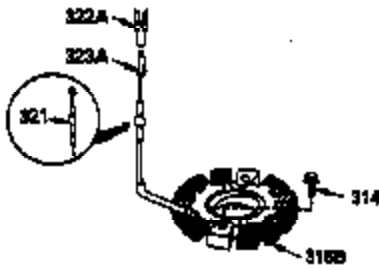

Ref #	Part Number	Qty	Description
64	650990	1	Screw, 5/16-18 x 15/32"
92	650880	1	Lock Washer
93	650881	1	Flywheel Nut
260	36234	1	Blower Housing
262	29747B	2	Screw, Torx T-40, 5/16-24 x 21/32"
285	35985B	1	Starter Cup
286	35446	1	Starter Screen
287	29752	4	Nut & Lock Washer, 1/4-28
308A	35437	1	Fill Tube Clip
314	650873	2	Screw, 1/4-20 x 3/4"
315	611104	1	Alternator Coil (3/5 Split)(Incl.321, 322,323)
321	611161	1	Diode
322	611142	1	Connector Body
323	611118	2	Terminal
327	35392	1	Starter Plug
330	611167	1	Wire Harness (Ship Loose)
370B	35274	1	Instruction Decal
390	590671	1	Rewind Starter (Note: This engine could have built with 590704 starter. Refer to the design of the air intake louvers for part identification. Individual starter parts do not interchange.)