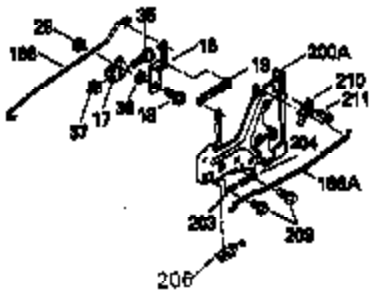

Ref #	Part Number	Qty	Description
64	650990	1	Screw, 5/16-18 x 15/32"
92	650880	1	Lock Washer
93	650881	1	Flywheel Nut
260	36234	1	Blower Housing
262	29747B	2	Screw, Torx T-40, 5/16-24 x 21/32"
285	35985B	1	Starter Cup
286	35446	1	Starter Screen
287	29752	4	Nut & Lock Washer, 1/4-28
308A	35437	1	Fill Tube Clip
314	650873	2	Screw, 1/4-20 x 3/4"
315	611104	1	Alternator Coil (3/5 Split)(Incl.321, 322,323)
321	611161	1	Diode
322	611142	1	Connector Body
323	611118	2	Terminal
327	35392	1	Starter Plug
330	611167	1	Wire Harness (Ship Loose)
370B	35274	1	Instruction Decal
390	590671	1	Rewind Starter (Note: This engine could have built with 590704 starter. Refer to the design of the air intake louvers for part identification. Individual starter parts do not interchange.)