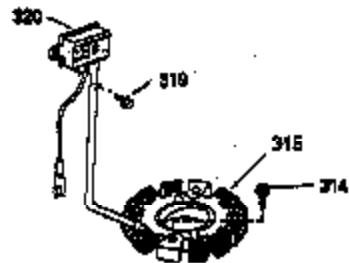

Ref #	Part Number	Qty	Description
92	650880	1	Flywheel Washer
93	650881	1	Flywheel Nut
260	36234	1	Blower Housing
262	29747B	2	Screw, Torx T-40, 5/16-24 x 21/32"
285	35985B	1	Starter Cup
287	29752	4	Nut & Lockwasher, 1/4-28
308A	35437	1	Fill Tube Clip
314	650873	2	Screw, 1/4-20 x 3/4"
315	611104	1	Alternator Coil (3/5 Split)(Incl.321, 322,323)
321	611161	1	Diode
322	611142	1	Connector Body
323	611118	2	Terminal
327	35392	1	Starter Plug
330	611167	1	Wire Harness (Ship Loose)
370B	35274	1	Instruction Decal
390	590704	1	Recoil Starter