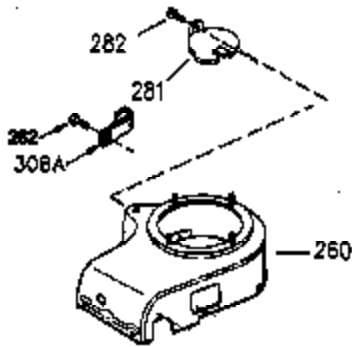

Ref #	Part Number	Qty	Description
92	650880	1	Flywheel Washer
93	650881	1	Flywheel Nut
260	36234	1	Blower Housing
262	29747B	2	Screw, Torx T-40, 5/16-24 x 21/32"
285	35985B	1	Starter Cup
287	29752	4	Nut & Lockwasher, 1/4-28
308A	35437	1	Fill Tube Clip
314	650873	2	Screw, 1/4-20 x 3/4"
315	611104	1	Alternator Coil (3/5 Split)(Incl.321, 322,323)
321	611161	1	Diode
322	611142	1	Connector Body
323	611118	2	Terminal
327	35392	1	Starter Plug
330	611167	1	Wire Harness (Ship Loose)
370B	35274	1	Instruction Decal
390	590704	1	Recoil Starter