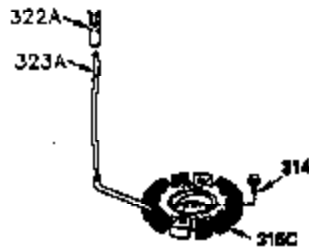

Ref #	Part Number	Qty	Description
92	650880	1	Flywheel Washer
93	650881	1	Flywheel Nut
260	36234	1	Blower Housing
262	29747B	2	Screw, Torx T-40, 5/16-24 x 21/32"
285	35985B	1	Starter Cup
287	29752	4	Nut & Lockwasher, 1/4-28
308A	35437	1	Fill Tube Clip
314	650873	2	Screw, 1/4-20 x 3/4"
315	611104	1	Alternator Coil (3/5 Split)(Incl.321, 322,323)
321	611161	1	Diode
322	611142	1	Connector Body
323	611118	2	Terminal
327	35392	1	Starter Plug
330	611167	1	Wire Harness (Ship Loose)
370B	35274	1	Instruction Decal
390	590704	1	Recoil Starter