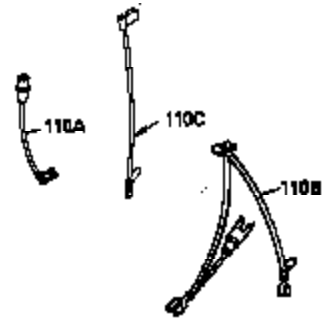

Ref #	Part Number	Qty	Description
92	650880	1	Flywheel Washer
93	650881	1	Flywheel Nut
260	36234	1	Blower Housing
262	29747B	2	Screw, Torx T-40, 5/16-24 x 21/32"
285	35985B	1	Starter Cup
287	29752	4	Nut & Lockwasher, 1/4-28
308A	35437	1	Fill Tube Clip
314	650873	2	Screw, 1/4-20 x 3/4"
315	611104	1	Alternator Coil (3/5 Split)(Incl.321, 322,323)
321	611161	1	Diode
322	611142	1	Connector Body
323	611118	2	Terminal
327	35392	1	Starter Plug
330	611167	1	Wire Harness (Ship Loose)
370B	35274	1	Instruction Decal
390	590704	1	Recoil Starter