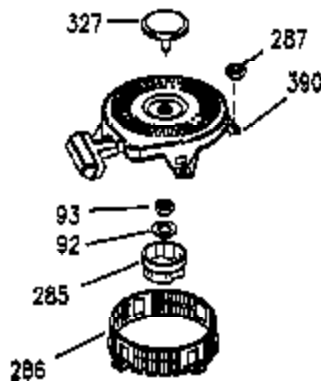

Ref #	Part Number	Qty	Description
92	650880	1	Flywheel Washer
93	650881	1	Flywheel Nut
260	36234	1	Blower Housing
262	29747B	2	Screw, Torx T-40, 5/16-24 x 21/32"
285	35985B	1	Starter Cup
287	29752	4	Nut & Lockwasher, 1/4-28
308A	35437	1	Fill Tube Clip
314	650873	2	Screw, 1/4-20 x 3/4"
315	611104	1	Alternator Coil (3/5 Split)(Incl.321, 322,323)
321	611161	1	Diode
322	611142	1	Connector Body
323	611118	2	Terminal
327	35392	1	Starter Plug
330	611167	1	Wire Harness (Ship Loose)
370B	35274	1	Instruction Decal
390	590704	1	Recoil Starter