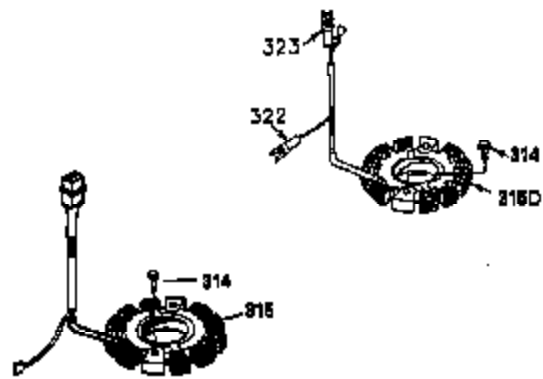

Ref #	Part Number	Qty	Description
92	650880	1	Flywheel Washer
93	650881	1	Flywheel Nut
260	36234	1	Blower Housing
262	29747B	2	Screw, Torx T-40, 5/16-24 x 21/32"
285	35985B	1	Starter Cup
287	29752	4	Nut & Lockwasher, 1/4-28
308A	35437	1	Fill Tube Clip
314	650873	2	Screw, 1/4-20 x 3/4"
315	611104	1	Alternator Coil (3/5 Split)(Incl.321, 322,323)
321	611161	1	Diode
322	611142	1	Connector Body
323	611118	2	Terminal
327	35392	1	Starter Plug
330	611167	1	Wire Harness (Ship Loose)
370B	35274	1	Instruction Decal
390	590704	1	Recoil Starter