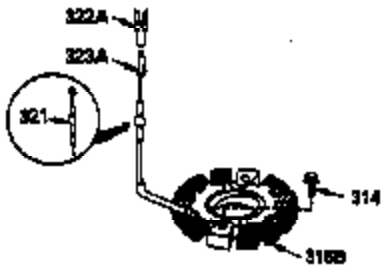

Ref #	Part Number	Qty	Description
92	650880	1	Flywheel Washer
93	650881	1	Flywheel Nut
260	36234	1	Blower Housing
262	29747B	2	Screw, Torx T-40, 5/16-24 x 21/32"
285	35985B	1	Starter Cup
287	29752	4	Nut & Lockwasher, 1/4-28
308A	35437	1	Fill Tube Clip
314	650873	2	Screw, 1/4-20 x 3/4"
315	611104	1	Alternator Coil (3/5 Split)(Incl.321, 322,323)
321	611161	1	Diode
322	611142	1	Connector Body
323	611118	2	Terminal
327	35392	1	Starter Plug
330	611167	1	Wire Harness (Ship Loose)
370B	35274	1	Instruction Decal
390	590704	1	Recoil Starter