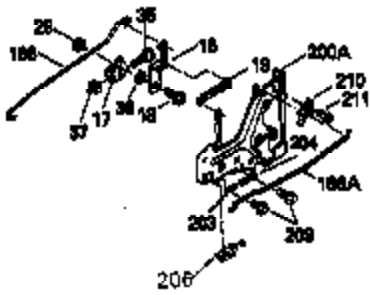

Ref #	Part Number	Qty	Description
92	650880	1	Flywheel Washer
93	650881	1	Flywheel Nut
260	36234	1	Blower Housing
262	29747B	2	Screw, Torx T-40, 5/16-24 x 21/32"
285	35985B	1	Starter Cup
287	29752	4	Nut & Lockwasher, 1/4-28
308A	35437	1	Fill Tube Clip
314	650873	2	Screw, 1/4-20 x 3/4"
315	611104	1	Alternator Coil (3/5 Split)(Incl.321, 322,323)
321	611161	1	Diode
322	611142	1	Connector Body
323	611118	2	Terminal
327	35392	1	Starter Plug
330	611167	1	Wire Harness (Ship Loose)
370B	35274	1	Instruction Decal
390	590704	1	Recoil Starter