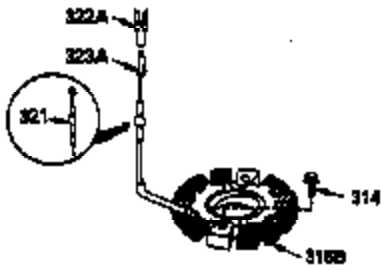

Ref #	Part Number	Qty	Description
64	650990	1	Screw, 5/16-18 x 15/32"
92	650880	1	Lock Washer
93	650881	1	Flywheel Nut
260	36234	1	Blower Housing
262	29747B	2	Screw, Torx T-40, 5/16-24 x 21/32"
285	35985B	1	Starter Cup
287	29752	4	Nut & Lock Washer, 1/4-28
308A	35437	1	Fill Tube Clip
314	650873	2	Screw, 1/4-20 x 3/4"
315	611113	1	Alternator Coil (3/5 Split)(Incl.321, 322,323)
321	611161	1	Diode
322	610921	1	Connector Body
323	610922	2	Terminal
327	35392	1	Starter Plug
370B	35274	1	Instruction Decal
390	590704	1	Rewind Starter