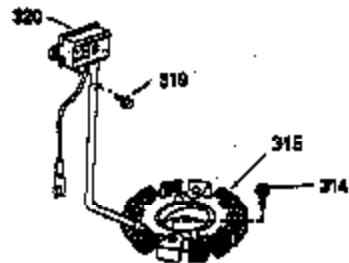

Ref #	Part Number	Qty	Description
64	650990	1	Screw, 5/16-18 x 15/32"
92	650880	1	Lock Washer
93	650881	1	Flywheel Nut
260	36234	1	Blower Housing
262	29747B	2	Screw, Torx T-40, 5/16-24 x 21/32"
285	35985B	1	Starter Cup
287	29752	4	Nut & Lock Washer, 1/4-28
308A	35437	1	Fill Tube Clip
314	650873	2	Screw, 1/4-20 x 3/4"
315	611113	1	Alternator Coil (3/5 Split)(Incl.321, 322,323)
321	611161	1	Diode
322	610921	1	Connector Body
323	610922	2	Terminal
327	35392	1	Starter Plug
370B	35274	1	Instruction Decal
390	590704	1	Rewind Starter