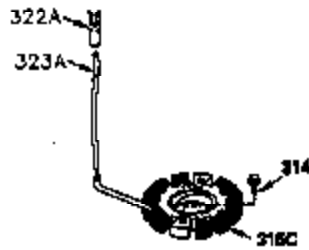

Ref #	Part Number	Qty	Description
64	650990	1	Screw, 5/16-18 x 15/32"
92	650880	1	Lock Washer
93	650881	1	Flywheel Nut
260	36234	1	Blower Housing
262	29747B	2	Screw, Torx T-40, 5/16-24 x 21/32"
285	35985B	1	Starter Cup
287	29752	4	Nut & Lock Washer, 1/4-28
308A	35437	1	Fill Tube Clip
314	650873	2	Screw, 1/4-20 x 3/4"
315	611113	1	Alternator Coil (3/5 Split)(Incl.321, 322,323)
321	611161	1	Diode
322	610921	1	Connector Body
323	610922	2	Terminal
327	35392	1	Starter Plug
370B	35274	1	Instruction Decal
390	590704	1	Rewind Starter