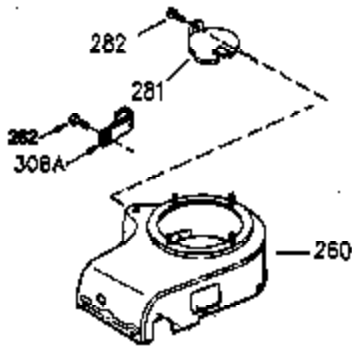

Ref #	Part Number	Qty	Description
64	650990	1	Screw, 5/16-18 x 15/32"
92	650880	1	Lock Washer
93	650881	1	Flywheel Nut
260	36234	1	Blower Housing
262	29747B	2	Screw, Torx T-40, 5/16-24 x 21/32"
285	35985B	1	Starter Cup
287	29752	4	Nut & Lock Washer, 1/4-28
308A	35437	1	Fill Tube Clip
314	650873	2	Screw, 1/4-20 x 3/4"
315	611113	1	Alternator Coil (3/5 Split)(Incl.321, 322,323)
321	611161	1	Diode
322	610921	1	Connector Body
323	610922	2	Terminal
327	35392	1	Starter Plug
370B	35274	1	Instruction Decal
390	590704	1	Rewind Starter