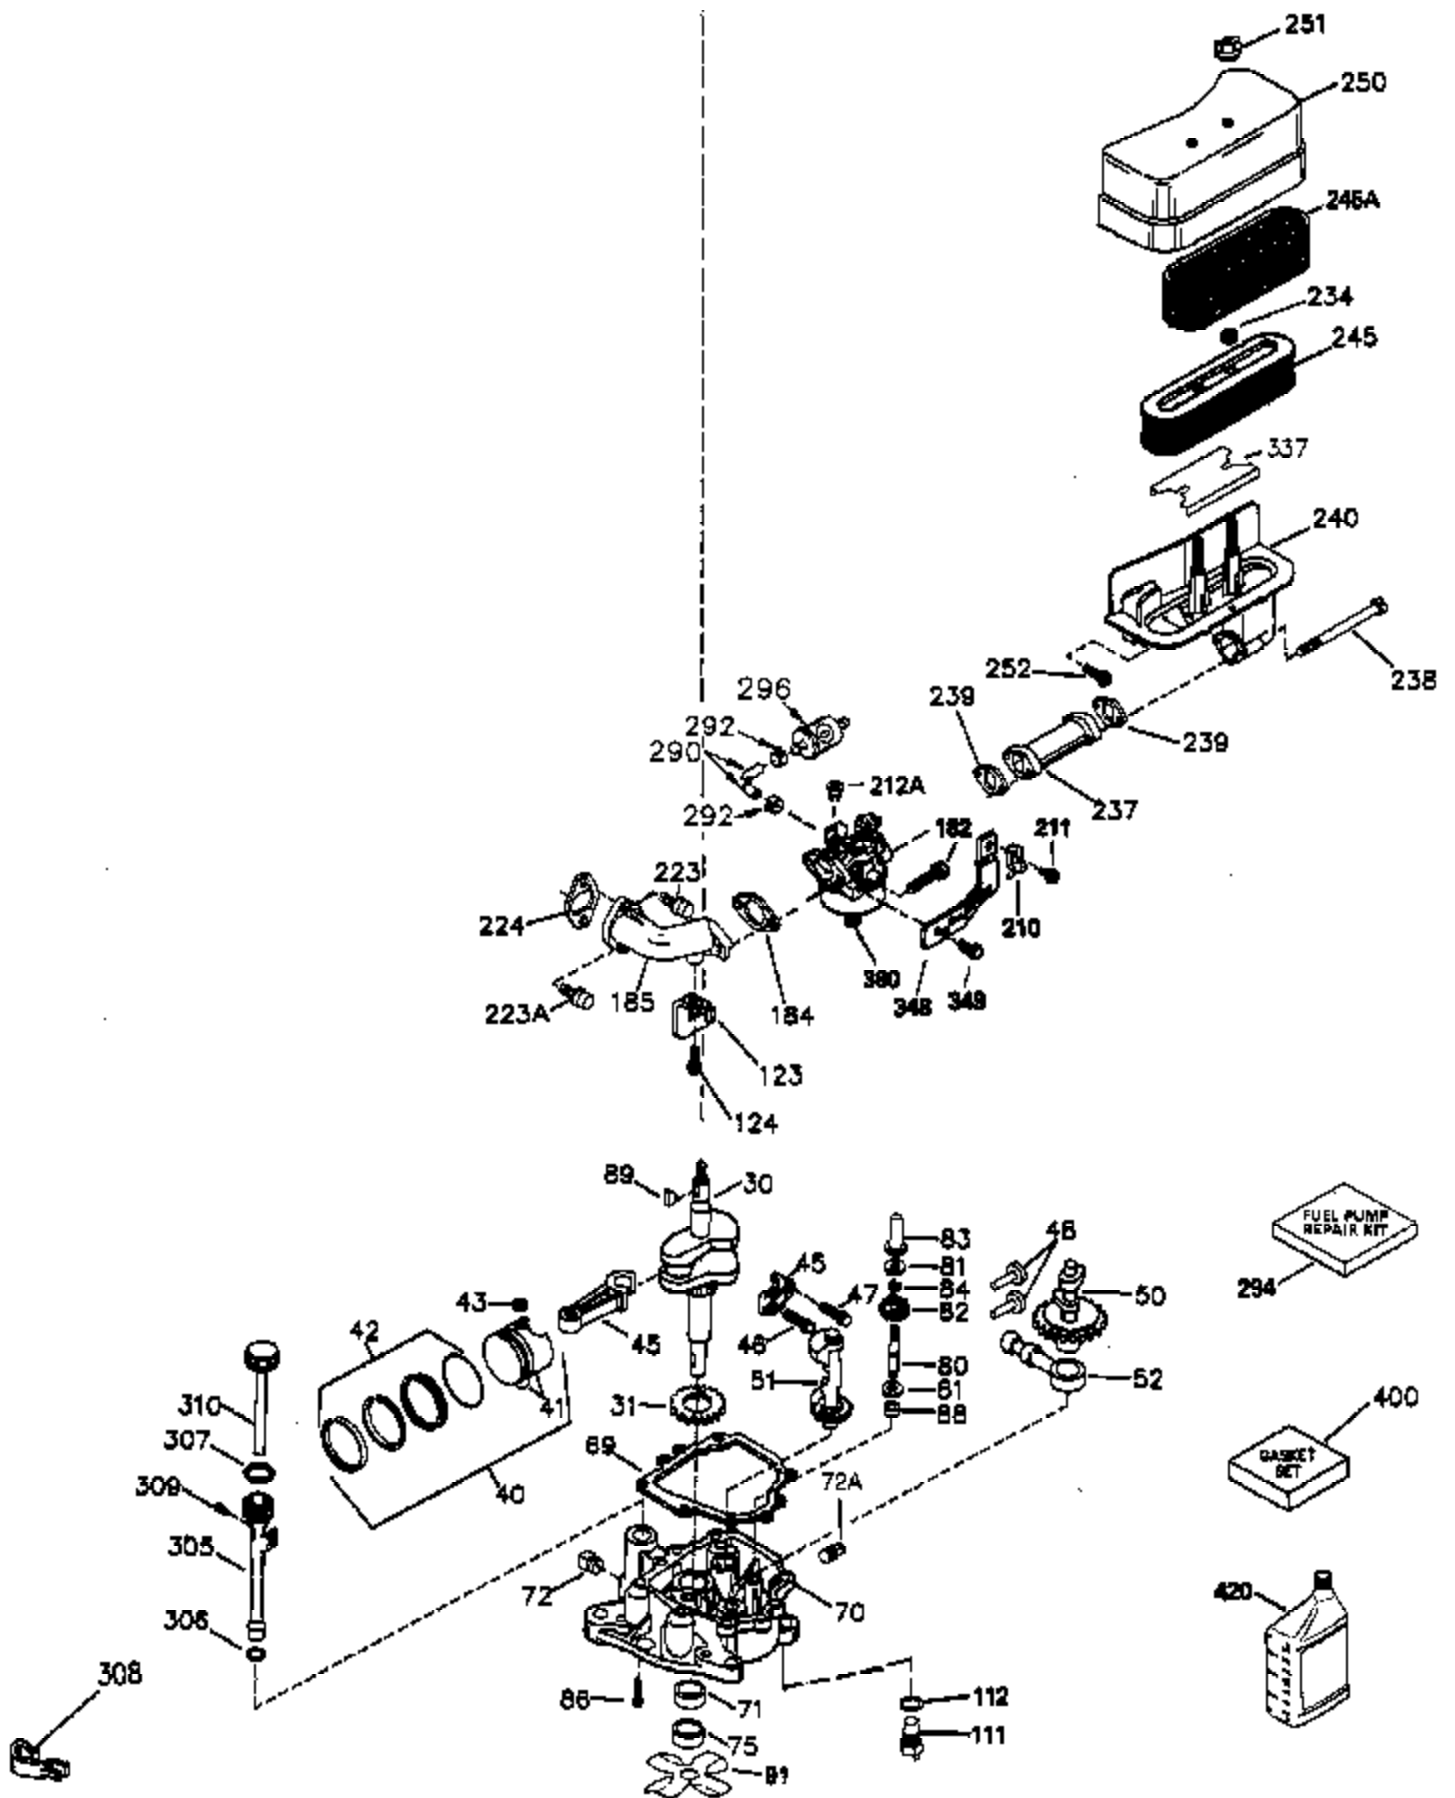

Ref #	Part Number	Qty	Description
30	35335A	1	Crankshaft
31	35327	1	Counterbalance Gear
40	35776	1	Piston, Pin & Ring Set (Std.)
40	35777	1	Piston, Pin & Ring Set (.010" OS)
40	35778	1	Piston, Pin & Ring Set (.020" OS)
41	35773	1	Piston & Pin Ass'y. (Std.) (Incl. 43)
41	35774	1	Piston & Pin Ass'y. (.010" OS) (Incl. 43)
41	35775	1	Piston & Pin Ass'y. (.020" OS) (Incl. 43)
42	35779	1	Ring Set (Std.)
42	35780	1	Ring Set (.010" OS)
42	35781	1	Ring Set (.020" OS)
43	35772	2	Piston Pin Retaining Ring
45	35330A	1	Connecting Rod Ass'y. (Incl. 46 & 47)
46	650908	1	Connecting Rod Bolt
47	650882	1	Connecting Rod Bolt
48	35313	2	Valve Lifter
50	35939	1	Camshaft (MCR)
51	35315A	1	Counterbalance Weight
52	31356	1	Oil Pump Ass'y.
64	650990	1	Screw, 5/16-18 x 15/32"
69	35317	1	* Mounting Flange Gasket
70	35711A	1	Mounting Flange (Incl. 72, 75 & 80)
72	31927	1	Oil Drain Plug
75	35319	1	Oil Seal
80	35712	1	Governor Shaft
81	35479	2	Washer
82	35321	1	Governor Gear Ass'y.
83	35322	1	Governor Spool
84	29193	1	Retaining Ring
86	650833	7	Screw, 1/4-20 x 1-3/16"
88	31707A	1	Spacer
89	32589	1	Flywheel Key
123	35288	1	Intake Pipe Brace
124	650738	2	Screw, 1/4-20 x 5/8"
182	650517	2	Screw, 1/4-20 x 27/32"
184	33263	1	* Carburetor To Intake Pipe Gasket
185	35955	1	Intake Pipe
210	27793	1	Conduit Clip
211	28942	1	Screw, 10-32 x 3/8"
212A	36288	2	Bushing
223	650971	2	Screw, Torx T-30, 5/16-18 x 7/8"
224	35958	1	* Intake Pipe Gasket
234	650825	2	Nut & Lock Washer, 1/4-20
237	35286	1	Air Cleaner Adapter
238	650875	2	Screw, 10-32 x 5-1/4"
239	33629	2	* Air Cleaner Gasket
240	35960	1	Air Cleaner Body (Incl. 239)
245	35403	1	Air Cleaner Filter (Incl. 234)
245A	35404	1	Air Cleaner Filter
250	35961	1	Air Cleaner Cover
251	650886	2	Wing Nut, 1/4-20
290	29774	1	Fuel Line
292	26460	2	Fuel Line Clamp
296	34279B	1	Fuel Filter (Incl. 292)
305	35574	1	Oil Fill Tube
307	35499	1	"O" Ring
308	33997	1	Fill Tube Clip
310	35576	1	Dipstick