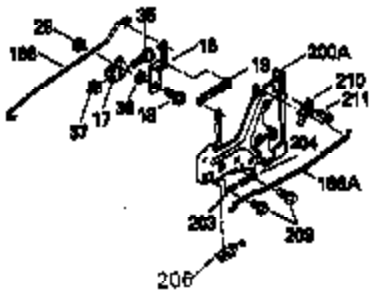

Ref #	Part Number	Qty	Description
64	650990	1	Screw, 5/16-18 x 15/32"
92	650880	1	Lock Washer
93	650881	1	Flywheel Nut
260	36234	1	Blower Housing
262	29747B	2	Screw, Torx T-40, 5/16-24 x 21/32"
285	35985B	1	Starter Cup
287	29752	4	Nut & Lock Washer, 1/4-28
308A	35437	1	Fill Tube Clip
314	650873	2	Screw, 1/4-20 x 3/4"
315	611113	1	Alternator Coil (3/5 Split)(Incl.321, 322,323)
321	611161	1	Diode
322	610921	1	Connector Body
323	610922	2	Terminal
327	35392	1	Starter Plug
370B	35274	1	Instruction Decal
390	590704	1	Rewind Starter