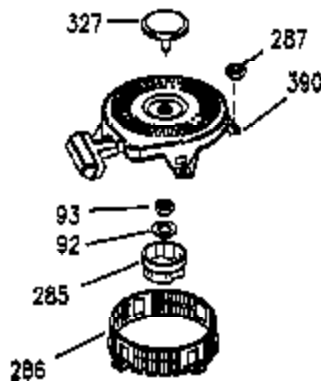

Ref #	Part Number	Qty	Description
64	650990	1	Screw, 5/16-18 x 15/32"
92	650880	1	Lock Washer
93	650881	1	Flywheel Nut
260	36234	1	Blower Housing
262	29747B	2	Screw, Torx T-40, 5/16-24 x 21/32"
285	35985B	1	Starter Cup
287	29752	4	Nut & Lock Washer, 1/4-28
308A	35437	1	Fill Tube Clip
314	650873	2	Screw, 1/4-20 x 3/4"
315	611113	1	Alternator Coil (3/5 Split)(Incl.321, 322,323)
321	611161	1	Diode
322	610921	1	Connector Body
323	610922	2	Terminal
327	35392	1	Starter Plug
370B	35274	1	Instruction Decal
390	590704	1	Rewind Starter