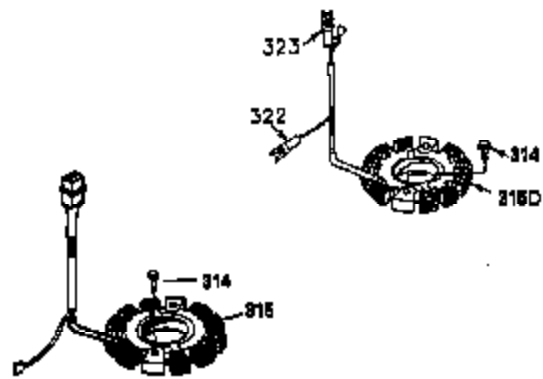

Ref #	Part Number	Qty	Description
64	650990	1	Screw, 5/16-18 x 15/32"
92	650880	1	Lock Washer
93	650881	1	Flywheel Nut
260	36234	1	Blower Housing
262	29747B	2	Screw, Torx T-40, 5/16-24 x 21/32"
285	35985B	1	Starter Cup
287	29752	4	Nut & Lock Washer, 1/4-28
308A	35437	1	Fill Tube Clip
314	650873	2	Screw, 1/4-20 x 3/4"
315	611113	1	Alternator Coil (3/5 Split)(Incl.321, 322,323)
321	611161	1	Diode
322	610921	1	Connector Body
323	610922	2	Terminal
327	35392	1	Starter Plug
370B	35274	1	Instruction Decal
390	590704	1	Rewind Starter