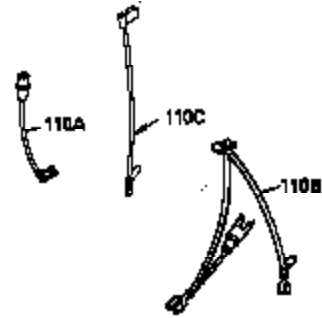

Ref #	Part Number	Qty	Description
64	650990	1	Screw, 5/16-18 x 15/32"
92	650880	1	Lock Washer
93	650881	1	Flywheel Nut
260	36234	1	Blower Housing
262	29747B	2	Screw, Torx T-40, 5/16-24 x 21/32"
285	35985B	1	Starter Cup
287	29752	4	Nut & Lock Washer, 1/4-28
308A	35437	1	Fill Tube Clip
314	650873	2	Screw, 1/4-20 x 3/4"
315	611113	1	Alternator Coil (3/5 Split)(Incl.321, 322,323)
321	611161	1	Diode
322	610921	1	Connector Body
323	610922	2	Terminal
327	35392	1	Starter Plug
370B	35274	1	Instruction Decal
390	590704	1	Rewind Starter