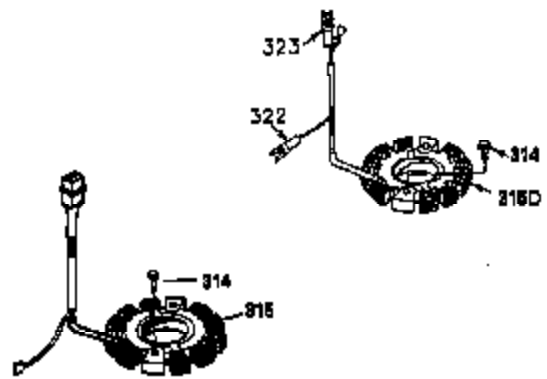

Ref #	Part Number	Qty	Description
92	650880	1	Belleville Washer
93	650881	1	Flywheel Nut
260	36252	1	Blower Housing
262	29747B	2	Screw, Torx T-40, 5/16-24 x 21/32"
285	35985B	1	Starter Cup
287	29752	4	Nut & Lock Washer, 1/4-28
308A	35437	1	Fill Tube Clip
314	650873	2	Screw, 1/4-20 x 3/4"
315	611104	1	Alternator Coil (3/5 Split)(Incl.321, 322,323)
321	611161	1	Diode
322	611142	1	Connector Body
323	611118	2	Terminal
327	35392	1	Starter Decal
330	611167	1	Wire Harness
390	590704	1	Rewind Starter