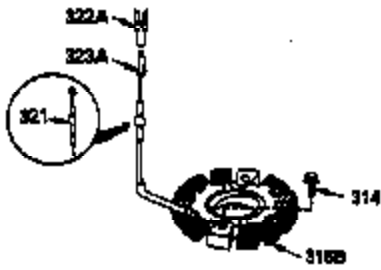

Ref #	Part Number	Qty	Description
92	650880	1	Belleville Washer
93	650881	1	Flywheel Nut
260	36252	1	Blower Housing
262	29747B	2	Screw, Torx T-40, 5/16-24 x 21/32"
285	35985B	1	Starter Cup
287	29752	4	Nut & Lock Washer, 1/4-28
308A	35437	1	Fill Tube Clip
314	650873	2	Screw, 1/4-20 x 3/4"
315	611104	1	Alternator Coil (3/5 Split)(Incl.321, 322,323)
321	611161	1	Diode
322	611142	1	Connector Body
323	611118	2	Terminal
327	35392	1	Starter Decal
330	611167	1	Wire Harness
390	590704	1	Rewind Starter