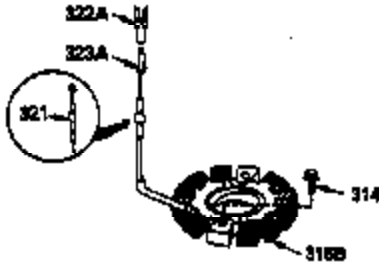

Ref #	Part Number	Qty	Description
92	650880	1	Lock Washer
93	650881	1	Flywheel Nut
260	35964	1	Blower Housing
262	29747B	2	Screw, Torx T-40, 5/16-24 x 21/32"
286	35962	1	Cup & Screen
308A	35437	1	Fill Tube Clip
370I	34414	1	Warning Decal
370E	34387	1	Air Cleaner Decal