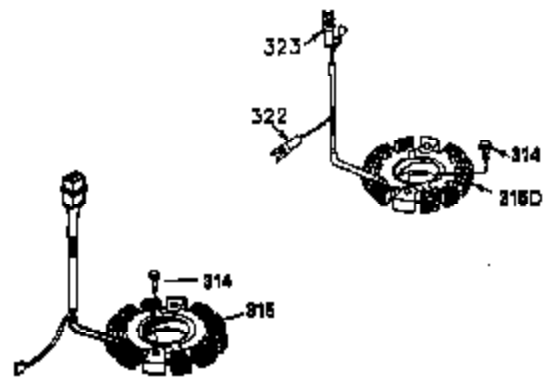

Ref #	Part Number	Qty	Description
92	650880	1	Lock Washer
93	650881	1	Flywheel Nut
260	35964	1	Blower Housing
262	29747B	2	Screw, Torx T-40, 5/16-24 x 21/32"
286	35962	1	Cup & Screen
308A	35437	1	Fill Tube Clip
370I	34414	1	Warning Decal
370E	34387	1	Air Cleaner Decal