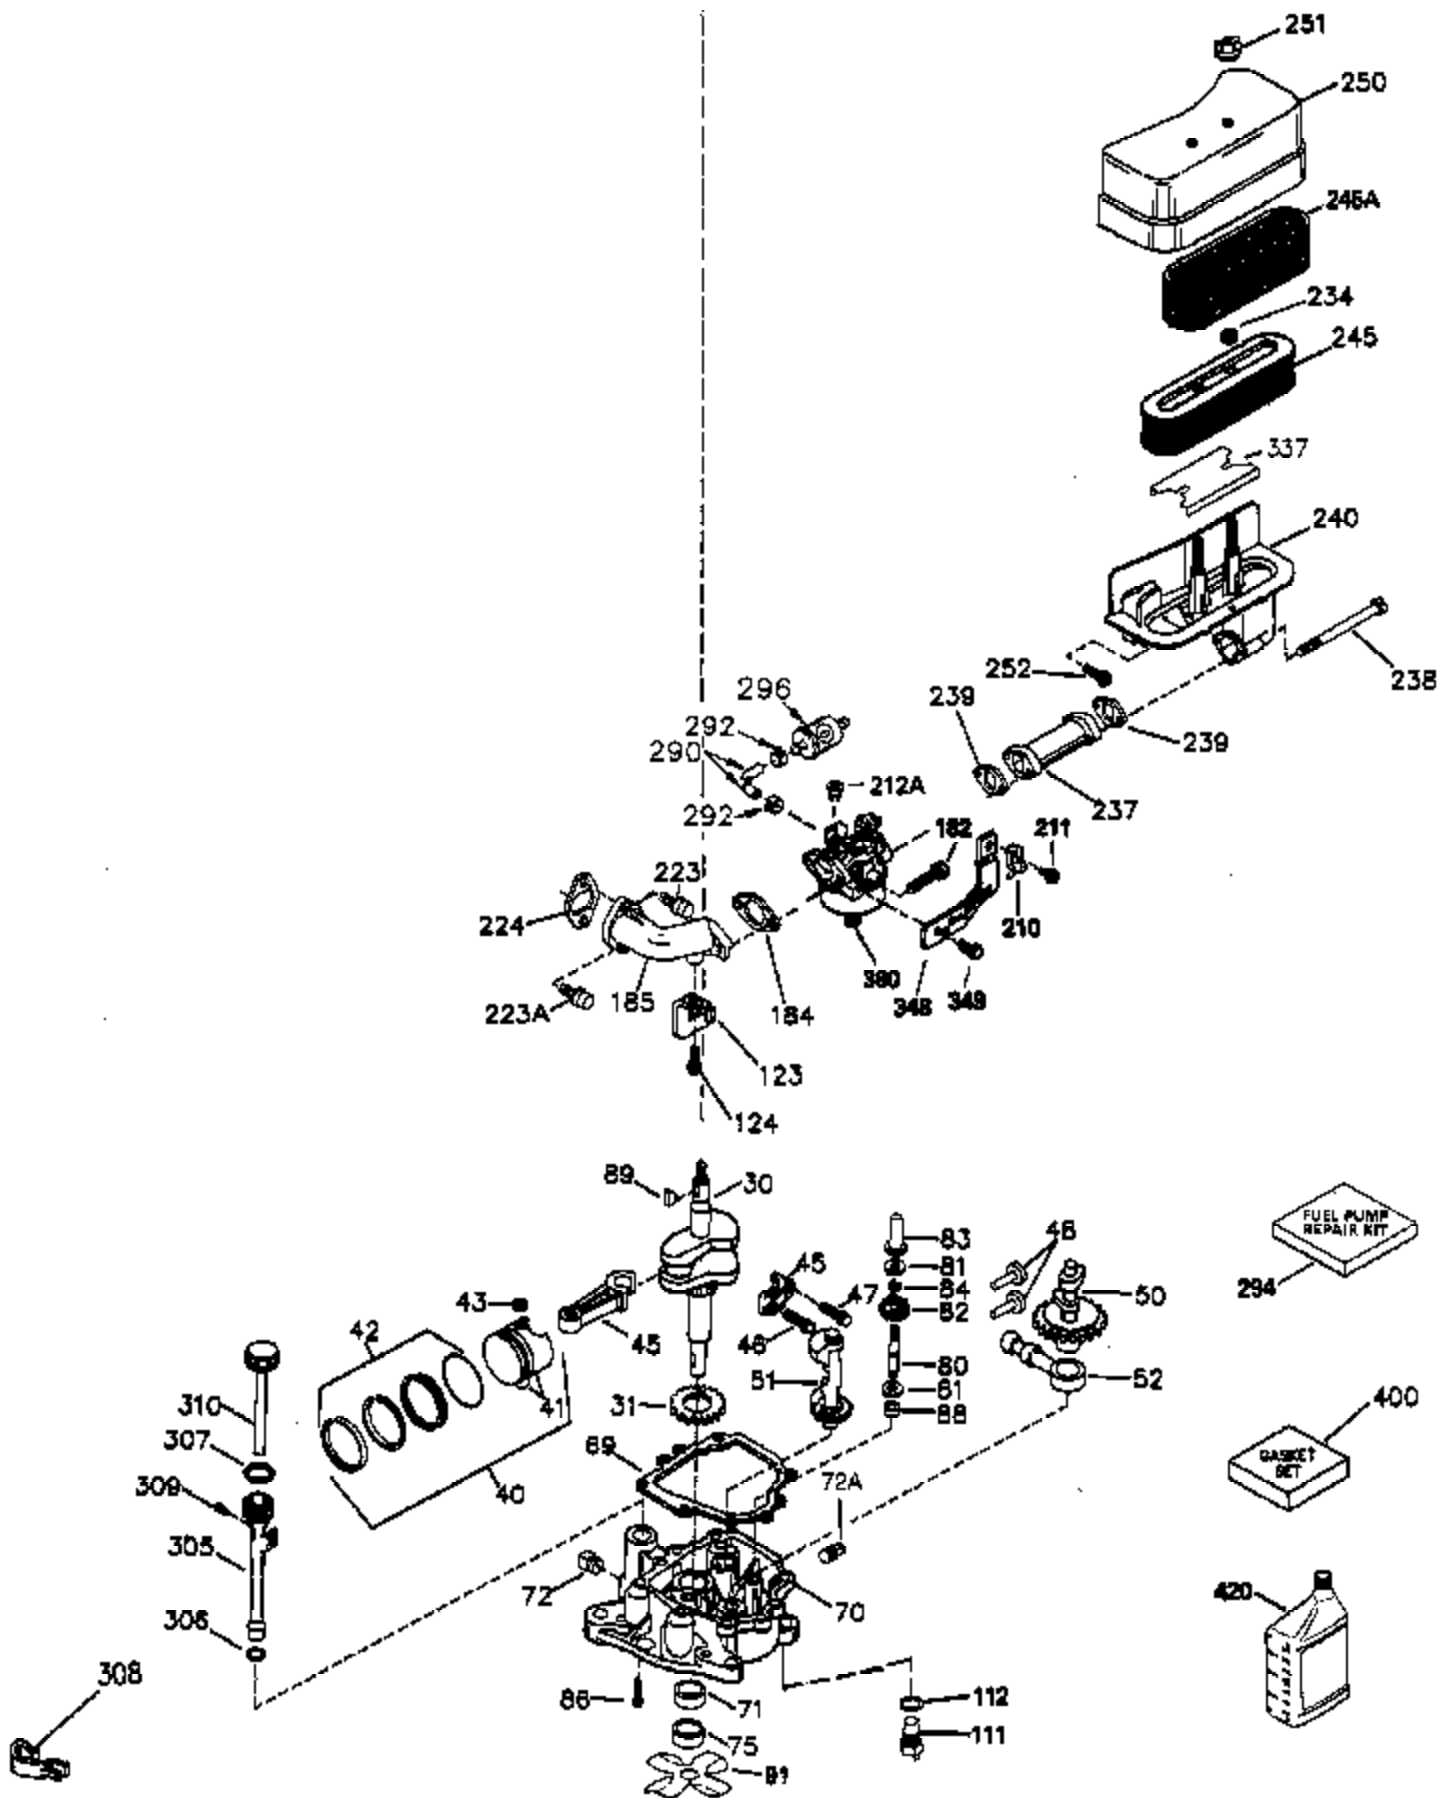

Ref #	Part Number	Qty	Description
30	35335A	1	Crankshaft
31	35327	1	Counterbalance Gear
40	35776	1	Piston, Pin & Ring Set (Std.)
40	35777	1	Piston, Pin & Ring Set (.010" OS)
40	35778	1	Piston, Pin & Ring Set (.020" OS)
41	35773	1	Piston & Pin Ass'y. (Std.) (Incl. 43)
41	35774	1	Piston & Pin Ass'y. (.010" OS) (Incl. 43)
41	35775	1	Piston & Pin Ass'y. (.020" OS) (Incl. 43)
42	35779	1	Ring Set (Std.)
42	35780	1	Ring Set (.010" OS)
42	35781	1	Ring Set (.020" OS)
43	35772	2	Piston Pin Retaining Ring
45	36895	1	Connecting Rod Ass'y. (Incl. 46)
46	651033	1	Connecting Rod Bolt
48	35313	2	Valve Lifter
50	35939	1	Camshaft (MCR)
51	35315A	1	Counterbalance Weight
52	31356	1	Oil Pump Ass'y.
69	35317	1	* Mounting Flange Gasket
70	35711A	1	Mounting Flange (Incl. 72, 75 & 80)
72	31927	1	Oil Drain Plug
75	35319	1	Oil Seal
80	35712	1	Governor Shaft
81	35479	2	Washer
82	35321	1	Governor Gear Ass'y.
83	35322	1	Governor Spool
84	29193	1	Retaining Ring
86	650833	7	Screw, 1/4-20 x 1-3/16"
88	31707A	1	Spacer
89	32589	1	Flywheel Key
123	35288	1	Intake Pipe Brace
124	650738	2	Screw, 1/4-20 x 5/8"
182	650517	2	Screw, 1/4-20 x 27/32"
184	33263	1	* Carburetor To Intake Pipe Gasket
185	35955	1	Intake Pipe
210	27793	2	Conduit Clip
211	28942	2	Screw, 10-32 x 3/8"
212A	36288	2	Bushing
223	650971	2	Screw, Torx T-30, 5/16-18 x 7/8"
224	35958	1	* Intake Pipe Gasket
234	650825	2	Nut & Lock Washer, 1/4-20
237	35286	1	Air Cleaner Adapter
238	650875	2	Screw, 10-32 x 5-1/4"
239	33629	2	* Air Cleaner Gasket
240	35960	1	Air Cleaner Body (Incl. 239)
245A	35404	1	Air Cleaner Filter
245	35403	1	Air Cleaner Filter (Incl. 234)
250	35961	1	Air Cleaner Cover
251	650886	2	Wing Nut, 1/4-20
290	30705	1	Fuel Line
292	26460	2	Fuel Line Clamp
296	34279B	1	Fuel Filter (Incl. 292)
305	35574	1	Oil Fill Tube
307	35499	1	"O" Ring
308	33997	1	Fill Tube Clip
310	35576	1	Dipstick
337	36407	1	Deflector
348	35426	1	Choke Bracket