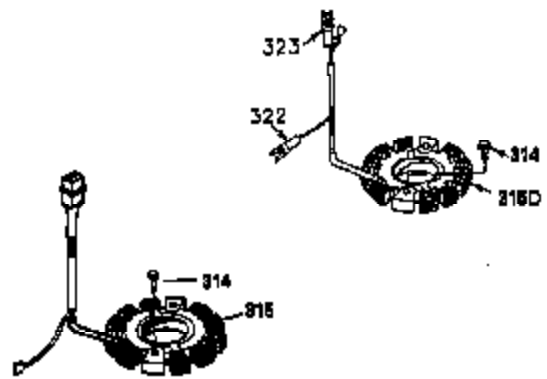

Ref #	Part Number	Qty	Description
92	650880	1	Lock Washer
93	650881	1	Flywheel Nut
260	35964	1	Blower Housing
262	29747B	2	Screw, Torx T-40, 5/16-24 x 21/32"
286	35962	1	Cup & Screen
308A	35437	1	Fill Tube Clip
314	650873	2	Screw, 1/4-20 x 3/4"
315	611104	1	Alternator Coil (3/5 Split)(Incl.321, 322,323)
321	611161	1	Diode
322	611142	1	Connector Body
323	611118	2	Terminal
394A	650948	1	Washer