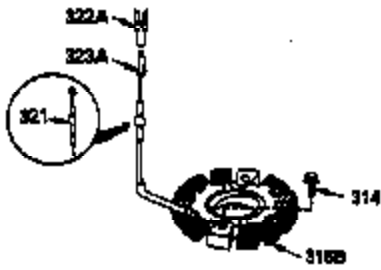

Ref #	Part Number	Qty	Description
92	650880	1	Lock Washer
93	650881	1	Flywheel Nut
260	35964	1	Blower Housing
262	29747B	2	Screw, Torx T-40, 5/16-24 x 21/32"
286	35962	1	Cup & Screen
308A	35437	1	Fill Tube Clip
314	650873	2	Screw, 1/4-20 x 3/4"
315	611104	1	Alternator Coil (3/5 Split)(Incl.321, 322,323)
321	611161	1	Diode
322	611142	1	Connector Body
323	611118	2	Terminal
394A	650948	1	Washer