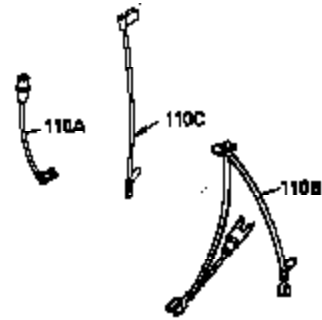

Ref #	Part Number	Qty	Description
92	650880	1	Lock Washer
93	650881	1	Flywheel Nut
260	35964	1	Blower Housing
262	29747B	2	Screw, Torx T-40, 5/16-24 x 21/32"
286	35962	1	Cup & Screen
308A	35437	1	Fill Tube Clip
314	650873	2	Screw, 1/4-20 x 3/4"
315	611104	1	Alternator Coil (3/5 Split)(Incl.321, 322,323)
321	611161	1	Diode
322	611142	1	Connector Body
323	611118	2	Terminal
394A	650948	1	Washer