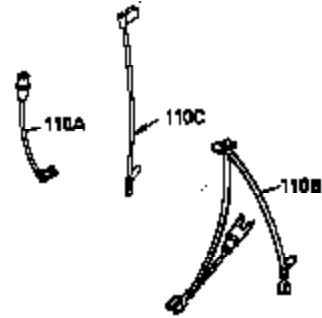

Ref #	Part Number	Qty	Description
92	650880	1	Belleville Washer
93	650881	1	Flywheel Nut
260	36252	1	Blower Housing
262	29747B	2	Screw, Torx T-40, 5/16-24 x 21/32"
285	35985B	1	Starter Hub
287	29752	4	Nut & Lock Washer, 1/4-28
308A	35437	1	Fill Tube Clip
314	650873	2	Screw, 1/4-20 x 3/4"
315	611104	1	Alternator Coil (3/5 Split)(Incl.321, 322,323)
321	611161	1	Diode
322	611142	1	Connector Body
323	611118	2	Terminal
327	35392	1	Starter Plug
330	611167	1	Wire Harness
370B	35274	1	Instruction Decal
390	590704	1	Rewind Starter