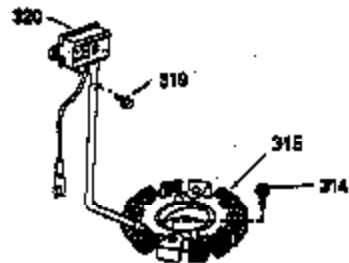

Ref #	Part Number	Qty	Description
92	650880	1	Belleville Washer
93	650881	1	Flywheel Nut
260	36252	1	Blower Housing
262	29747B	2	Screw, Torx T-40, 5/16-24 x 21/32"
285	35985B	1	Starter Hub
287	29752	4	Nut & Lock Washer, 1/4-28
308A	35437	1	Fill Tube Clip
314	650873	2	Screw, 1/4-20 x 3/4"
315	611104	1	Alternator Coil (3/5 Split)(Incl.321, 322,323)
321	611161	1	Diode
322	611142	1	Connector Body
323	611118	2	Terminal
327	35392	1	Starter Plug
330	611167	1	Wire Harness
370B	35274	1	Instruction Decal
390	590704	1	Rewind Starter