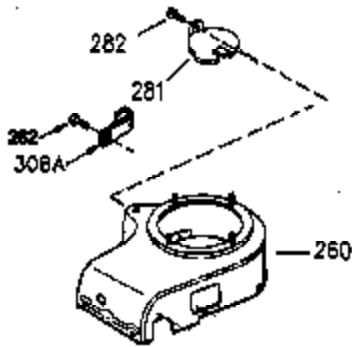

Ref #	Part Number	Qty	Description
92	650880	1	Belleville Washer
93	650881	1	Flywheel Nut
260	36252	1	Blower Housing
262	29747B	2	Screw, Torx T-40, 5/16-24 x 21/32"
285	35985B	1	Starter Hub
287	29752	4	Nut & Lock Washer, 1/4-28
308A	35437	1	Fill Tube Clip
314	650873	2	Screw, 1/4-20 x 3/4"
315	611104	1	Alternator Coil (3/5 Split)(Incl.321, 322,323)
321	611161	1	Diode
322	611142	1	Connector Body
323	611118	2	Terminal
327	35392	1	Starter Plug
330	611167	1	Wire Harness
370B	35274	1	Instruction Decal
390	590704	1	Rewind Starter