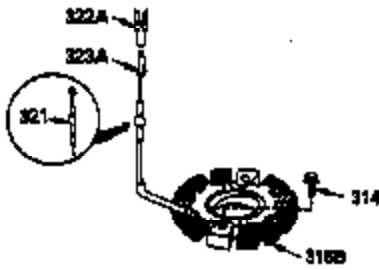

Ref #	Part Number	Qty	Description
92	650880	1	Belleville Washer
93	650881	1	Flywheel Nut
260	36252	1	Blower Housing
262	29747B	2	Screw, Torx T-40, 5/16-24 x 21/32"
285	35985B	1	Starter Hub
287	29752	4	Nut & Lock Washer, 1/4-28
308A	35437	1	Fill Tube Clip
314	650873	2	Screw, 1/4-20 x 3/4"
315	611104	1	Alternator Coil (3/5 Split)(Incl.321, 322,323)
321	611161	1	Diode
322	611142	1	Connector Body
323	611118	2	Terminal
327	35392	1	Starter Plug
330	611167	1	Wire Harness
370B	35274	1	Instruction Decal
390	590704	1	Rewind Starter