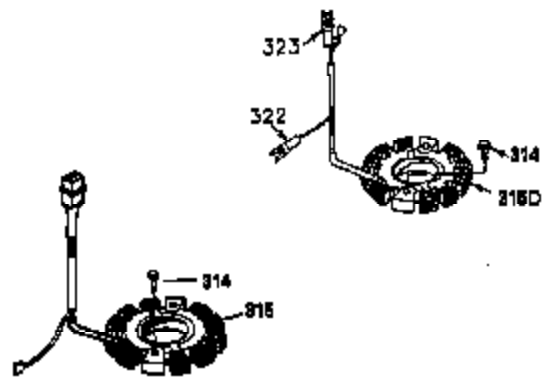

Ref #	Part Number	Qty	Description
92	650880	1	Belleville Washer
93	650881	1	Flywheel Nut
260	36252	1	Blower Housing
262	29747B	2	Screw, Torx T-40, 5/16-24 x 21/32"
285	35985B	1	Starter Hub
287	29752	4	Nut & Lock Washer, 1/4-28
308A	35437	1	Fill Tube Clip
314	650873	2	Screw, 1/4-20 x 3/4"
315	611104	1	Alternator Coil (3/5 Split)(Incl.321, 322,323)
321	611161	1	Diode
322	611142	1	Connector Body
323	611118	2	Terminal
327	35392	1	Starter Plug
330	611167	1	Wire Harness
370B	35274	1	Instruction Decal
390	590704	1	Rewind Starter