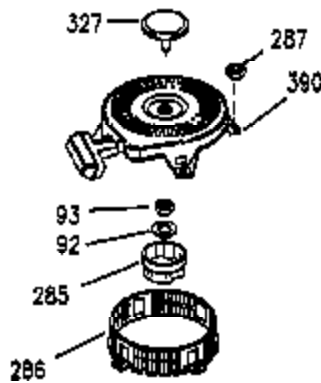

Ref #	Part Number	Qty	Description
92	650880	1	Belleville Washer
93	650881	1	Flywheel Nut
260	36252	1	Blower Housing
262	29747B	2	Screw, Torx T-40, 5/16-24 x 21/32"
285	35985B	1	Starter Hub
287	29752	4	Nut & Lock Washer, 1/4-28
308A	35437	1	Fill Tube Clip
314	650873	2	Screw, 1/4-20 x 3/4"
315	611104	1	Alternator Coil (3/5 Split)(Incl.321, 322,323)
321	611161	1	Diode
322	611142	1	Connector Body
323	611118	2	Terminal
327	35392	1	Starter Plug
330	611167	1	Wire Harness
370B	35274	1	Instruction Decal
390	590704	1	Rewind Starter