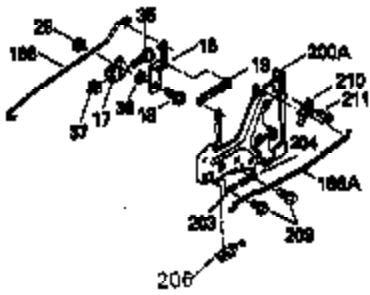

Ref #	Part Number	Qty	Description
92	650880	1	Belleville Washer
93	650881	1	Flywheel Nut
260	36252	1	Blower Housing
262	29747B	2	Screw, Torx T-40, 5/16-24 x 21/32"
285	35985B	1	Starter Hub
287	29752	4	Nut & Lock Washer, 1/4-28
308A	35437	1	Fill Tube Clip
314	650873	2	Screw, 1/4-20 x 3/4"
315	611104	1	Alternator Coil (3/5 Split)(Incl.321, 322,323)
321	611161	1	Diode
322	611142	1	Connector Body
323	611118	2	Terminal
327	35392	1	Starter Plug
330	611167	1	Wire Harness
370B	35274	1	Instruction Decal
390	590704	1	Rewind Starter