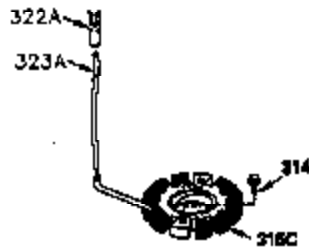

Ref #	Part Number	Qty	Description
92	650880	1	Belleville Washer
93	650881	1	Flywheel Nut
260	36252	1	Blower Housing
262	29747B	2	Screw, Torx T-40, 5/16-24 x 21/32"
285	35985B	1	Starter Hub
287	29752	4	Nut & Lock Washer, 1/4-28
308A	35437	1	Fill Tube Clip
314	650873	2	Screw, 1/4-20 x 3/4"
315	611104	1	Alternator Coil (3/5 Split)(Incl.321, 322,323)
321	611161	1	Diode
322	611142	1	Connector Body
323	611118	2	Terminal
327	35392	1	Starter Plug
330	611167	1	Wire Harness
370B	35274	1	Instruction Decal
390	590704	1	Rewind Starter