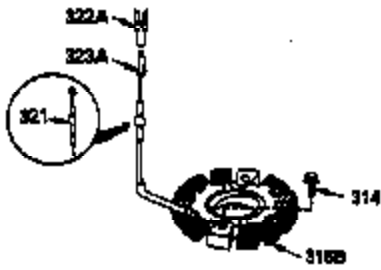

Ref #	Part Number	Qty	Description
400	35947	1	* Gasket Set (Incl. items marked PK i n notes) Incl. part #'s 27896 (2), 33263 (1), 33629 (2), 34265 (1), 35317 (1), 35762 (2), 35946 (1), 35352 (1), 35958 (1)
420	730225A	1	SAE 30 4-Cycle Engine Oil (Quart)