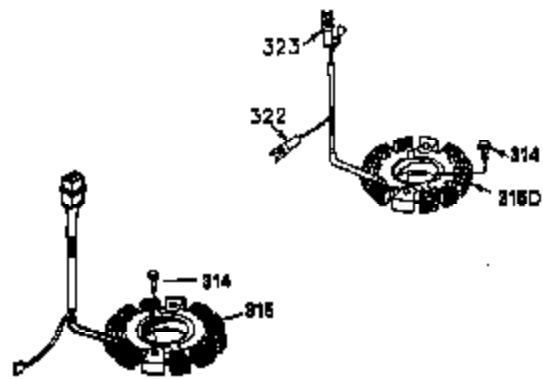

Ref #	Part Number	Qty	Description
400	35947	1	* Gasket Set (Incl. items marked PK i n notes) Incl. part #'s 27896 (2), 33263 (1), 33629 (2), 34265 (1), 35317 (1), 35762 (2), 35946 (1), 35352 (1), 35958 (1)
420	730225A	1	SAE 30 4-Cycle Engine Oil (Quart)